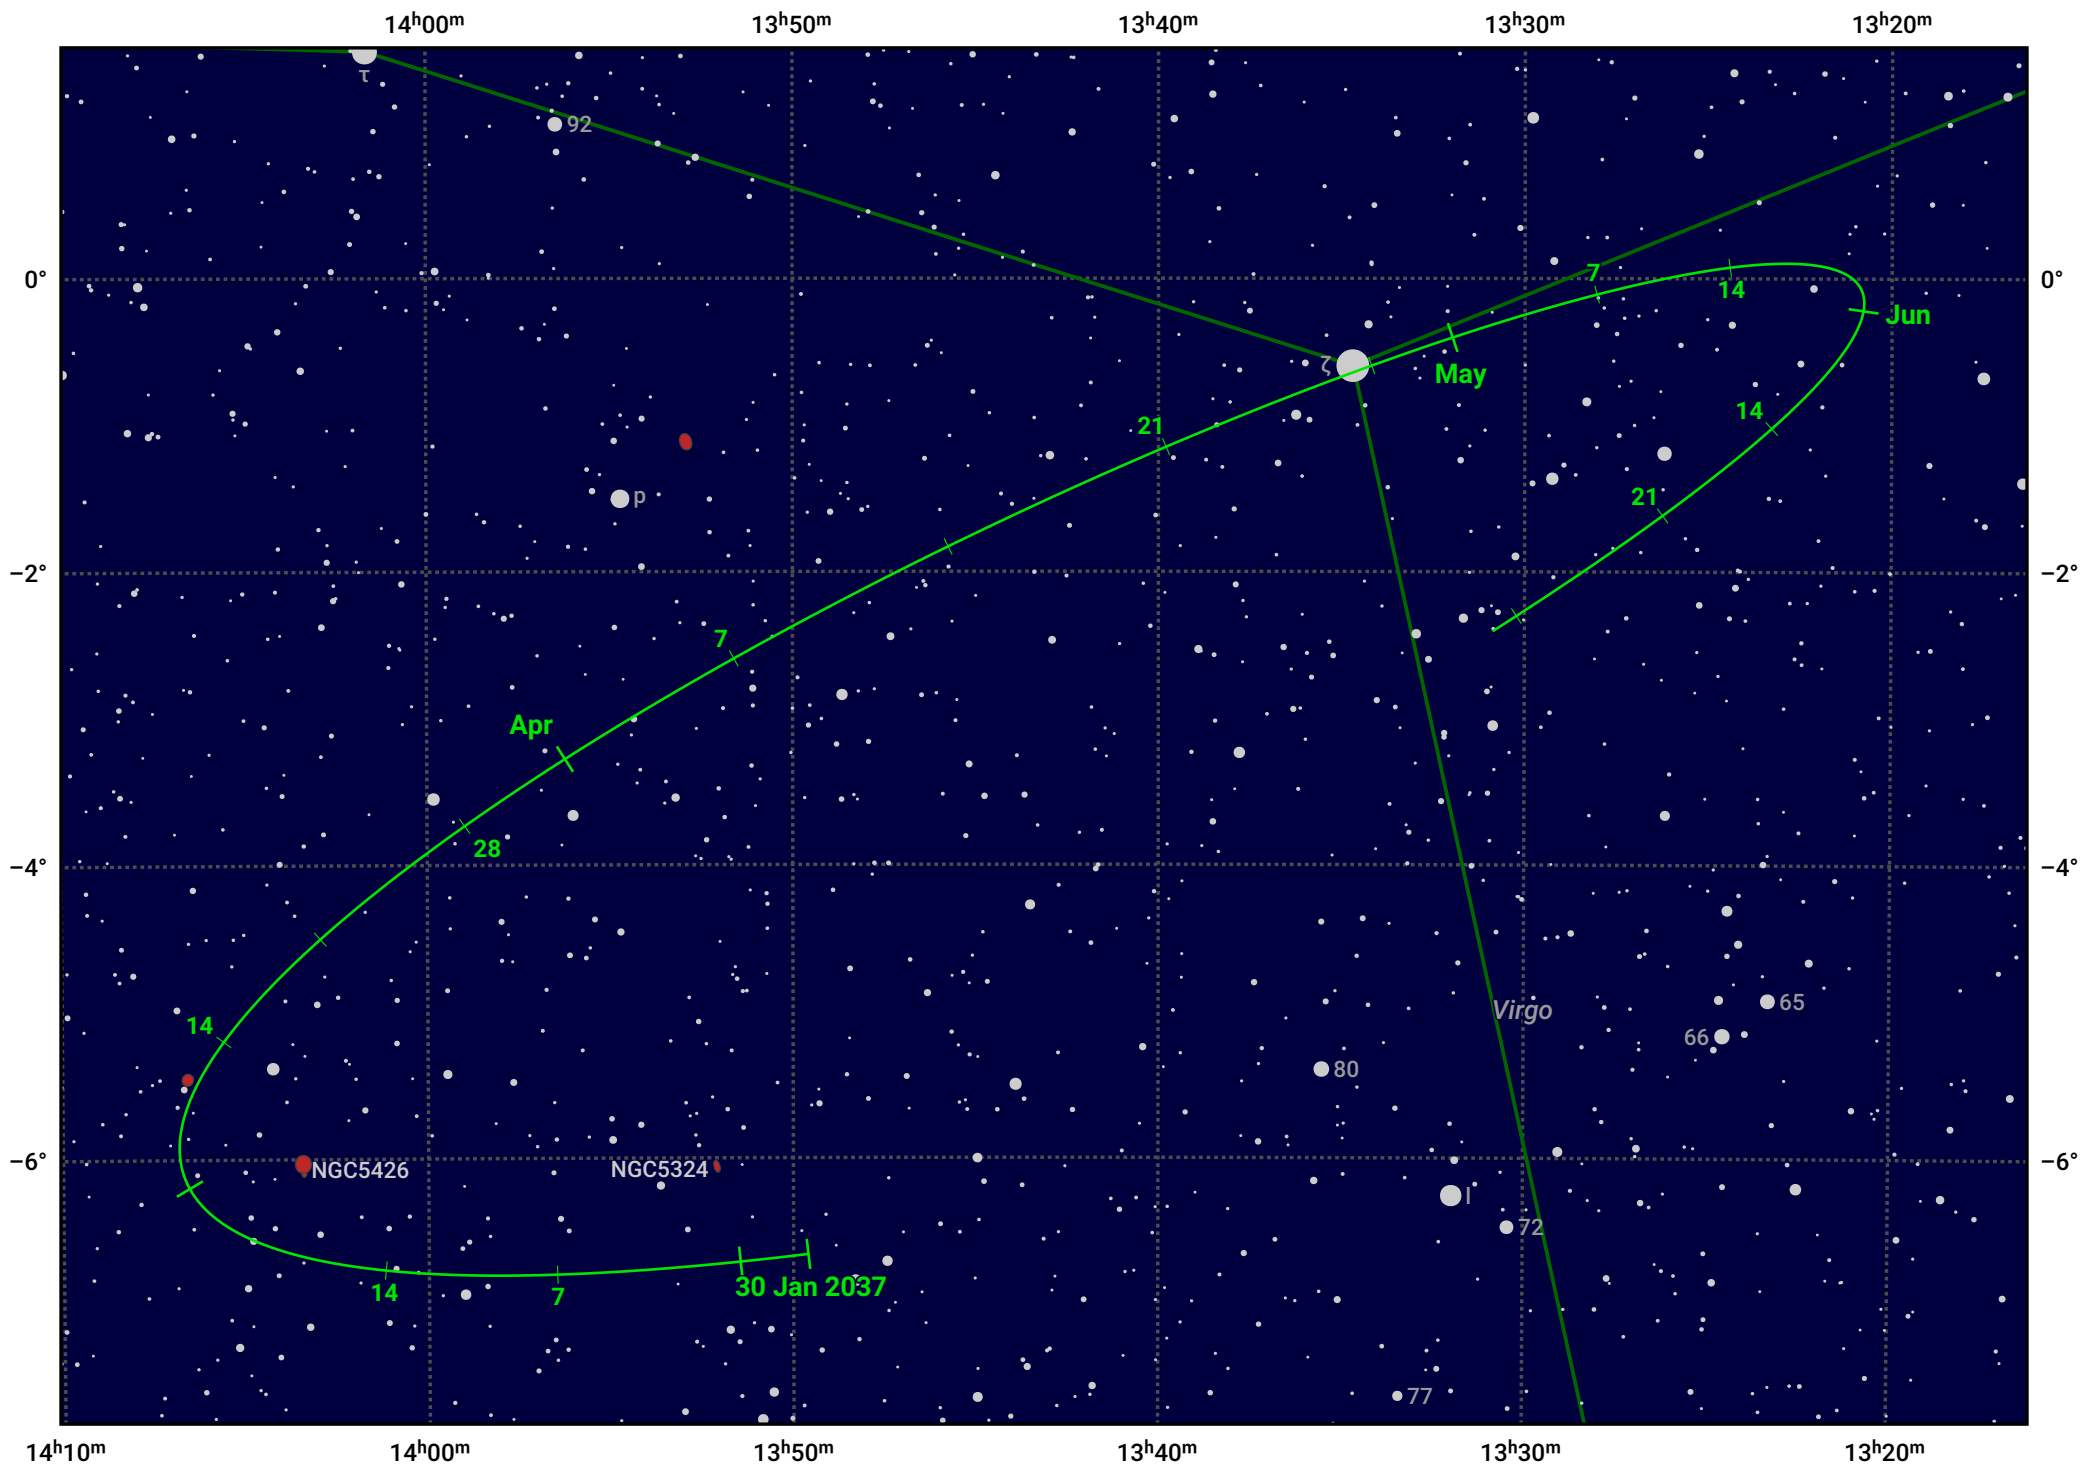

The path of Asteroid 5 Astraea around opposition on 15 Apr 2037

© Dominic Ford 2011–2024. Date markers placed at midnight UTC. Downloaded from <https://in-the-sky.org>

Magnitude scale: 11.0 10.0 9.0 8.0 7.0 6.0 5.0 4.0 3.0

— Ecliptic Plane

Galaxy Bright nebula Open cluster Globular cluster

Date	Mag	Phase
2037 Feb 1	11.1	95%
2037 Mar 1	10.6	97%
2037 Mar 25	10.1	99%
2037 Apr 1	9.9	99%
2037 May 1	10.1	99%
2037 Jun 1	10.9	97%
2037 Jun 8	11.1	97%