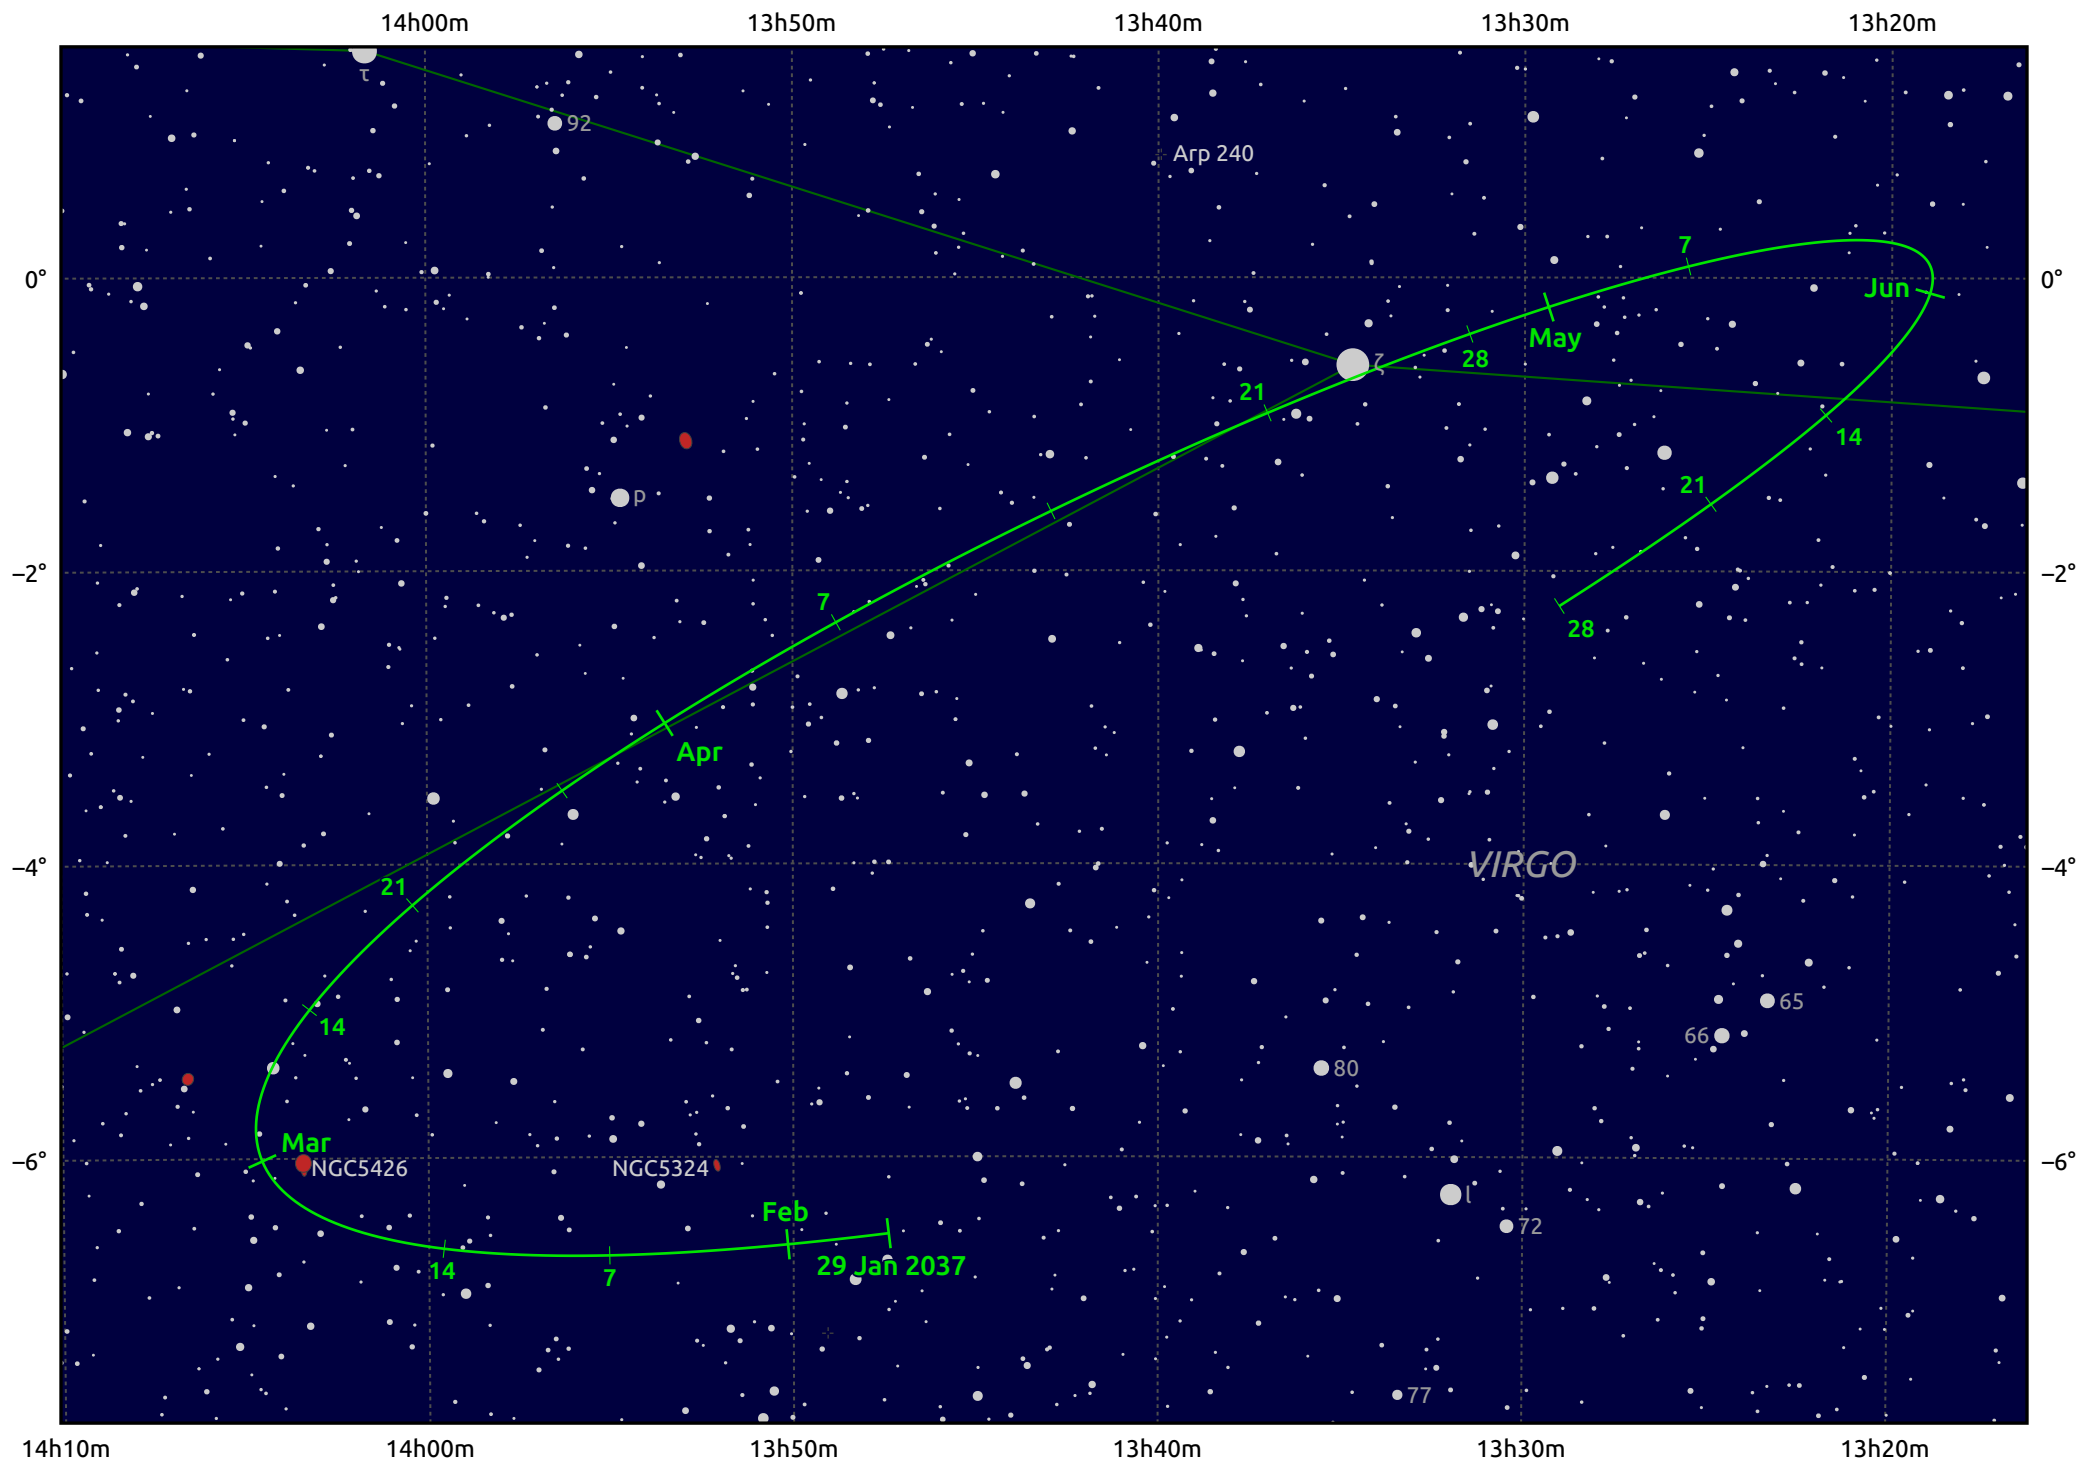

# The path of Asteroid 5 Astraea around opposition on 14 Apr 2037

© Dominic Ford 2011–2026. Date markers placed at midnight UTC. Downloaded from <https://in-the-sky.org>

Magnitude scale: 11.0 10.0 9.0 8.0 7.0 6.0 5.0 4.0 3.0

— Ecliptic Plane

Galaxy Bright nebula Open cluster Globular cluster Planetary nebula

Date	Mag	Phase
2037 Feb 1	11.0	95%
2037 Mar 1	10.5	97%
2037 Mar 24	10.0	99%
2037 Apr 1	9.9	100%
2037 May 1	10.1	99%
2037 Jun 1	10.9	97%
2037 Jun 7	11.1	97%