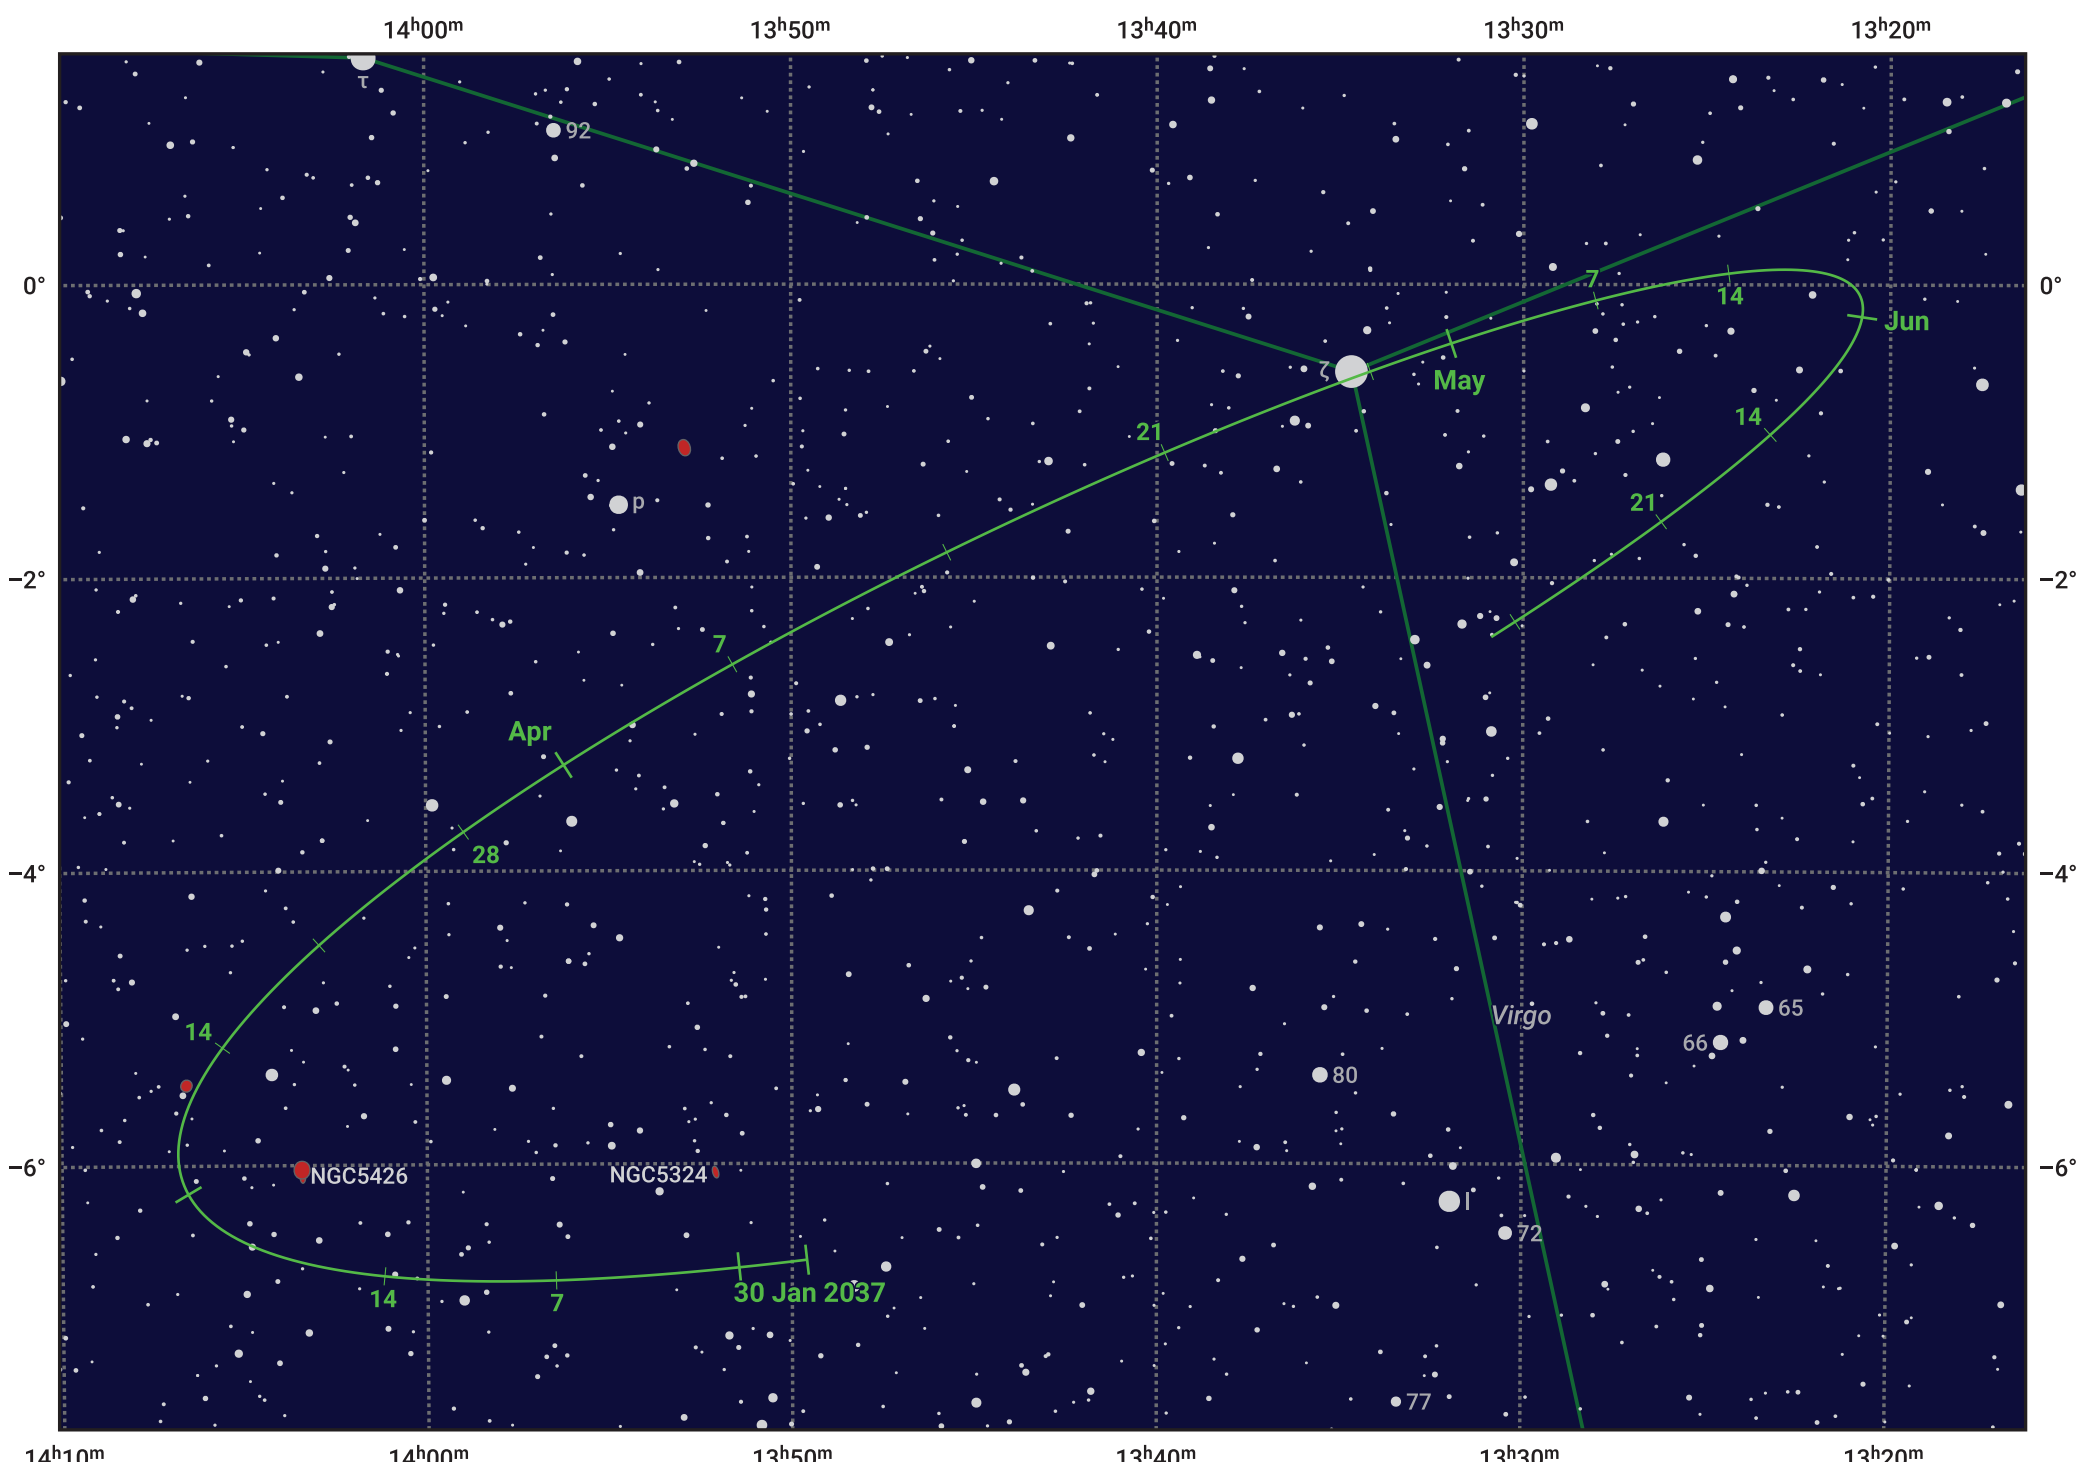

The path of Asteroid 5 Astraea around opposition on 15 Apr 2037

© Dominic Ford 2011–2024. Date markers placed at midnight UTC. Downloaded from <https://in-the-sky.org>

Magnitude scale: 11.0 10.0 9.0 8.0 7.0 6.0 5.0 4.0 3.0

— Ecliptic Plane

- Galaxy
- Bright nebula
- Open cluster
- Globular cluster

Date	Mag	Phase
2037 Feb 1	11.1	95%
2037 Mar 1	10.6	97%
2037 Mar 25	10.1	99%
2037 Apr 1	9.9	99%
2037 May 1	10.1	99%
2037 Jun 1	10.9	97%
2037 Jun 8	11.1	97%