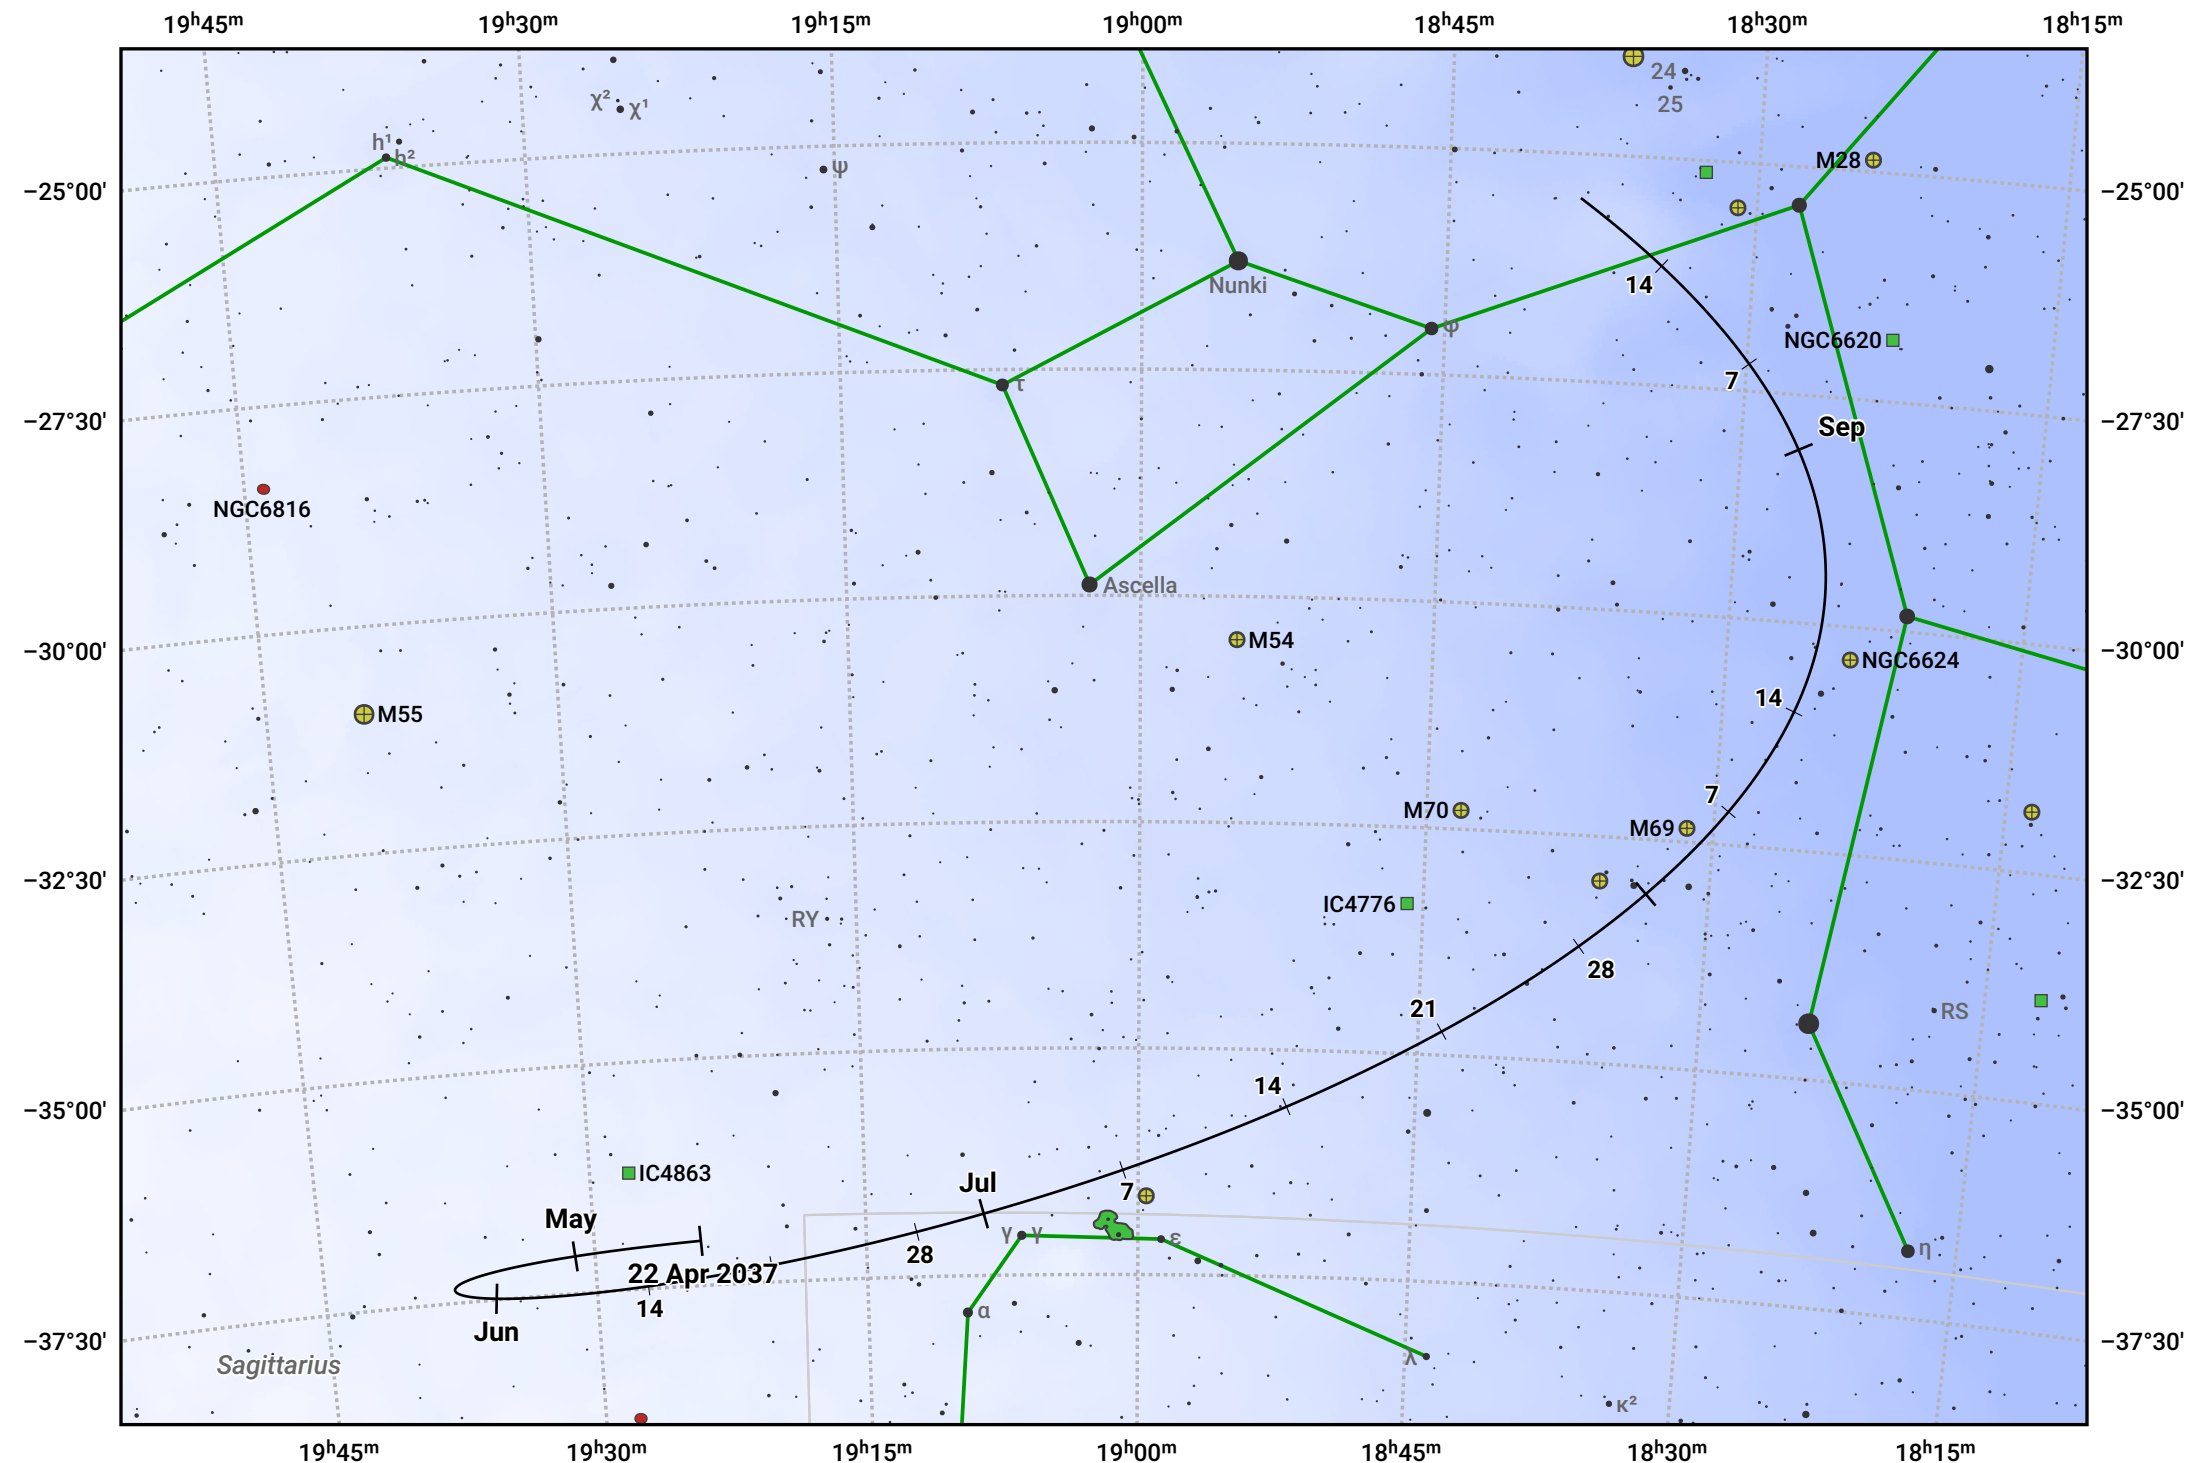

The path of Asteroid 89 Julia around opposition on 6 Jul 2037

© Dominic Ford 2011–2024. Date markers placed at midnight UTC. Downloaded from <https://in-the-sky.org>

Magnitude scale: 9.0 8.0 7.0 6.0 5.0 4.0 3.0 2.0 1.0

— Ecliptic Plane

Galaxy Bright nebula Open cluster Globular cluster

Date	Mag	Phase
2037 May 1	10.8	96%
2037 Jun 1	10.1	98%
2037 Jun 6	10.0	98%
2037 Jul 1	9.4	100%
2037 Aug 1	9.7	99%
2037 Sep 1	10.2	96%