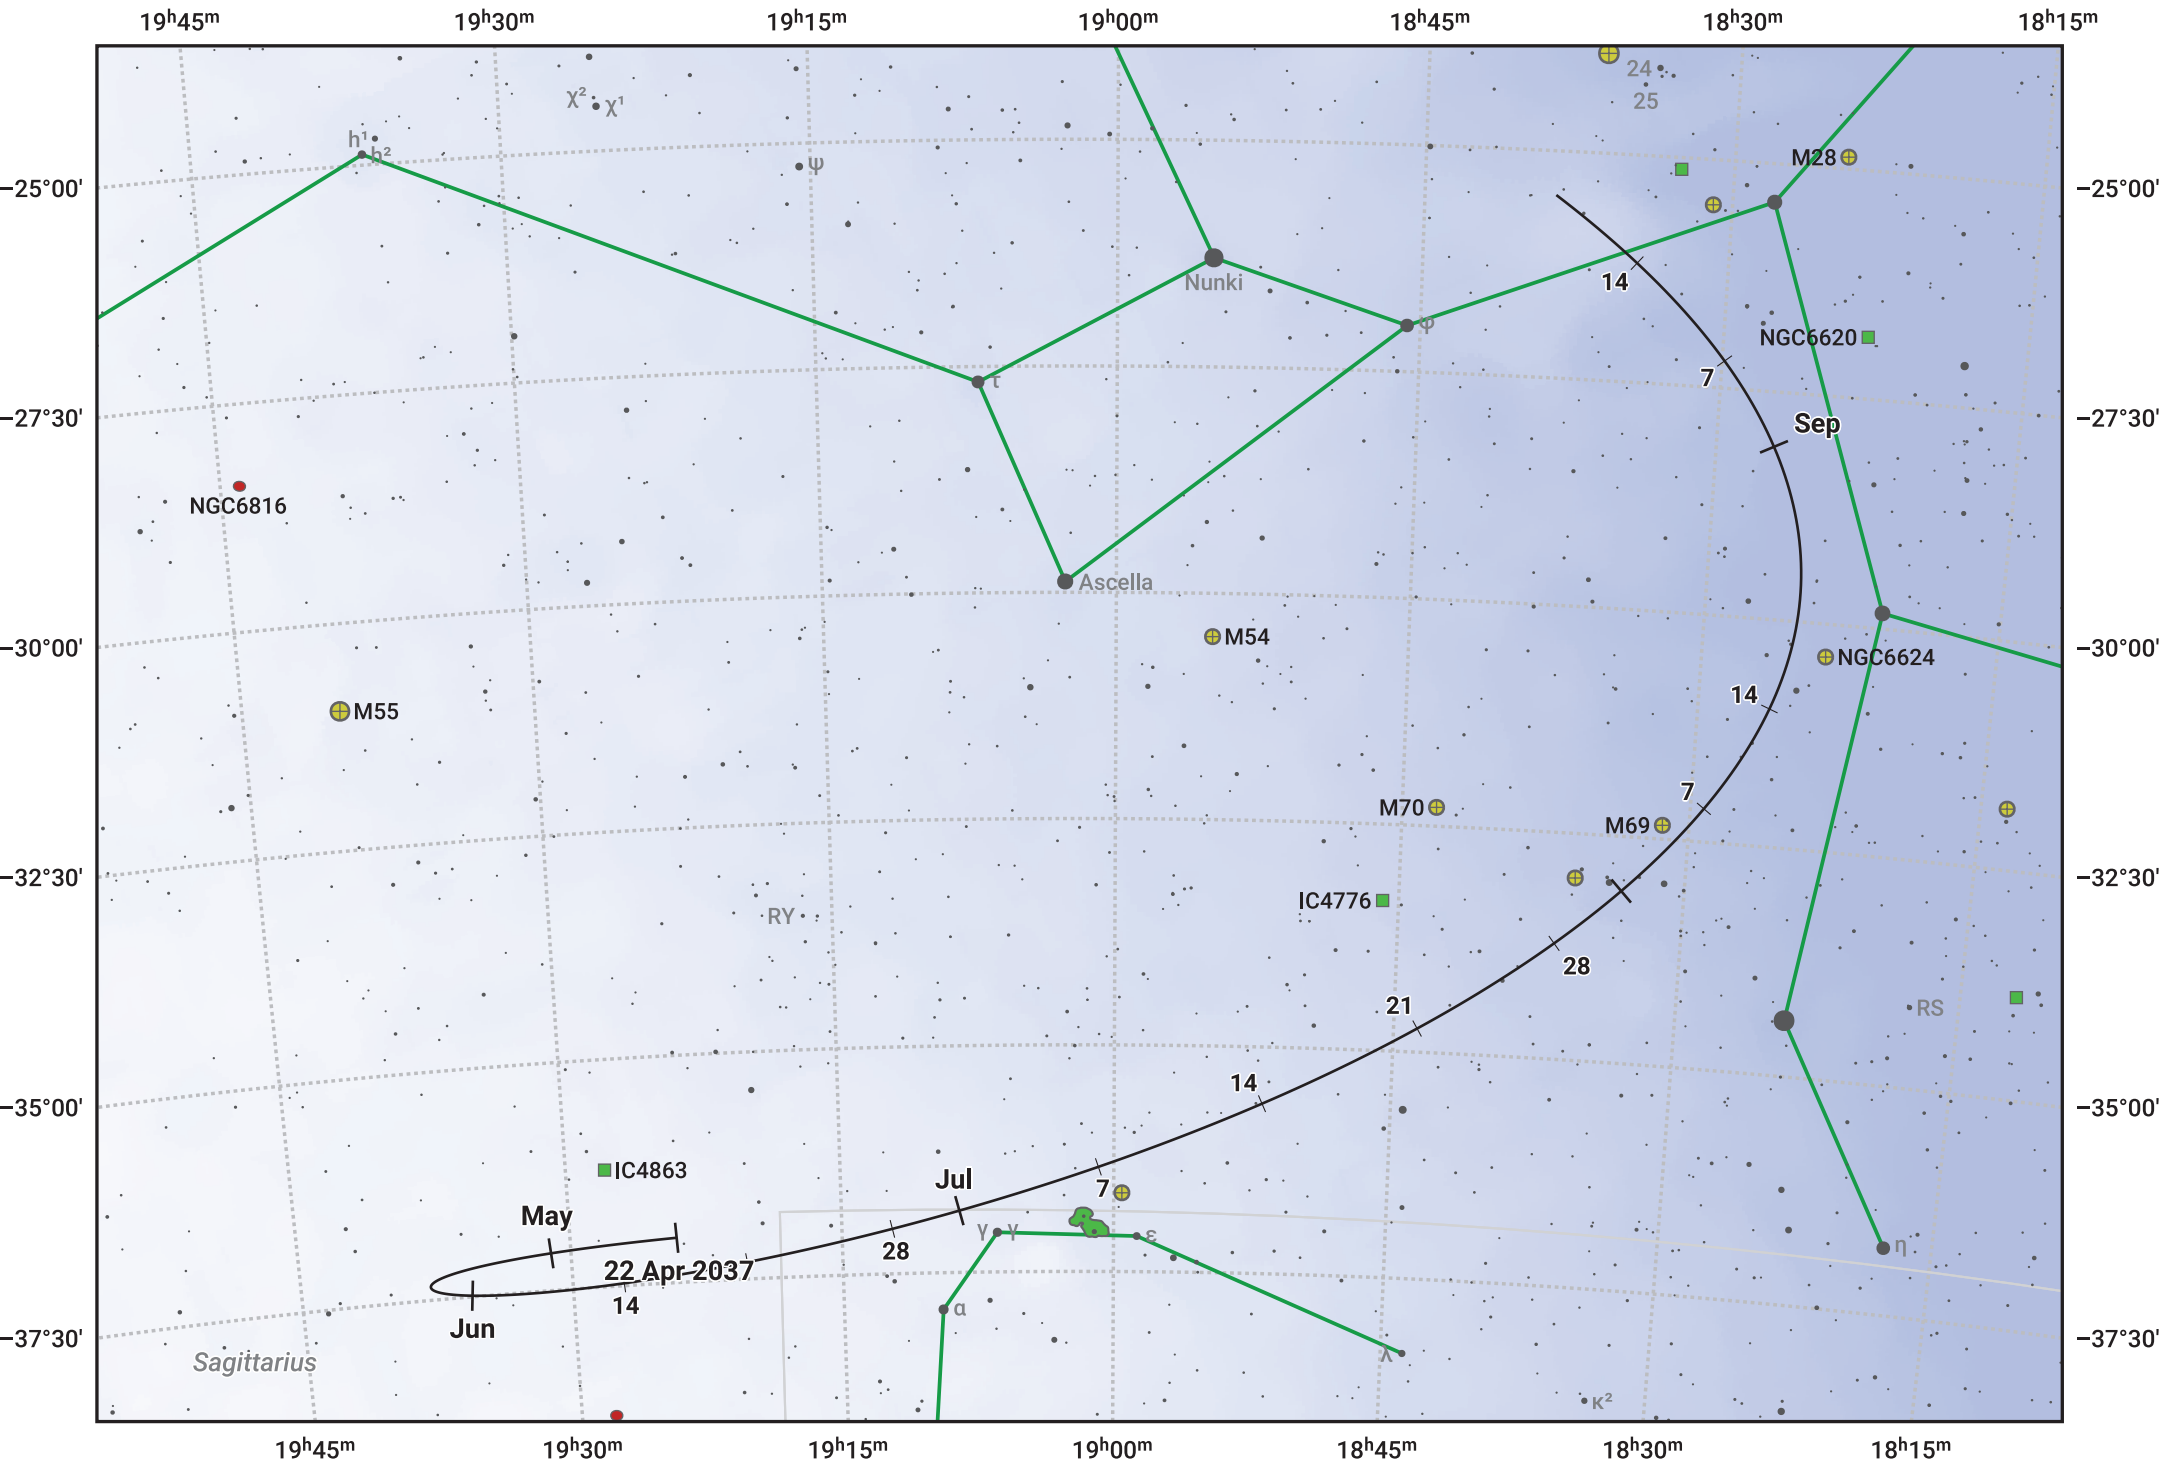

The path of Asteroid 89 Julia around opposition on 6 Jul 2037

© Dominic Ford 2011–2024. Date markers placed at midnight UTC. Downloaded from <https://in-the-sky.org>

Magnitude scale: 9.0 8.0 7.0 6.0 5.0 4.0 3.0 2.0 1.0

— Ecliptic Plane

Galaxy Bright nebula Open cluster Globular cluster

Date	Mag	Phase
2037 May 1	10.8	96%
2037 Jun 1	10.1	98%
2037 Jun 6	10.0	98%
2037 Jul 1	9.4	100%
2037 Aug 1	9.7	99%
2037 Sep 1	10.2	96%