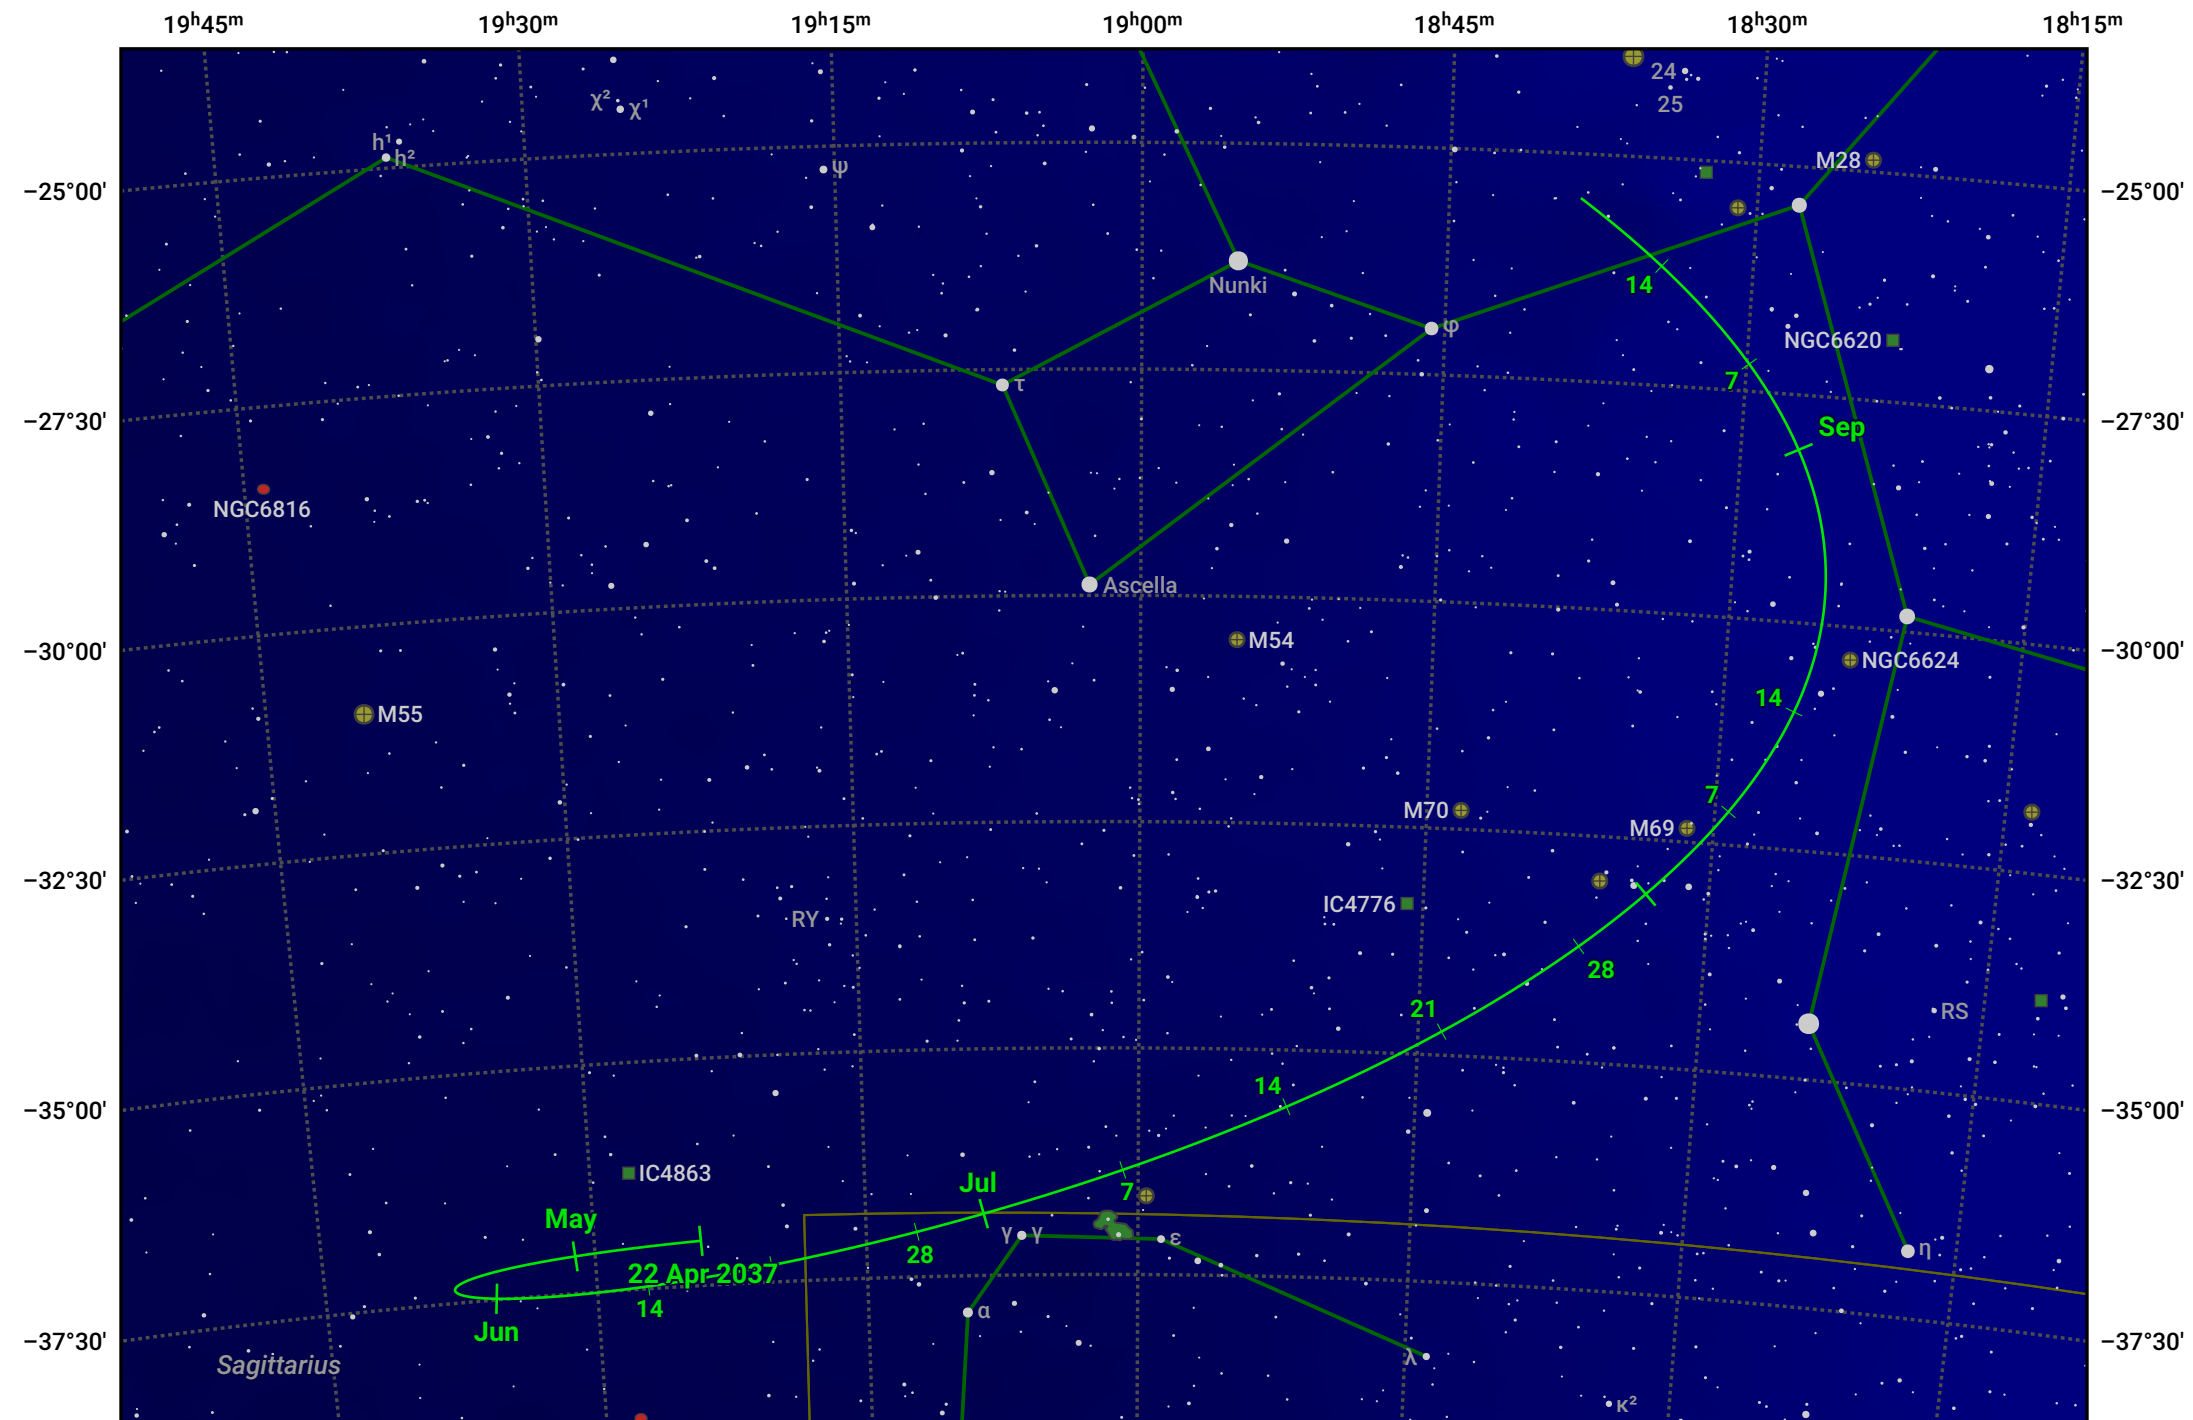

# The path of Asteroid 89 Julia around opposition on 6 Jul 2037

© Dominic Ford 2011–2024. Date markers placed at midnight UTC. Downloaded from <https://in-the-sky.org>

Magnitude scale: 9.0 8.0 7.0 6.0 5.0 4.0 3.0 2.0 1.0

— Ecliptic Plane

Galaxy Bright nebula Open cluster Globular cluster

Date	Mag	Phase
2037 May 1	10.8	96%
2037 Jun 1	10.1	98%
2037 Jun 6	10.0	98%
2037 Jul 1	9.4	100%
2037 Aug 1	9.7	99%
2037 Sep 1	10.2	96%