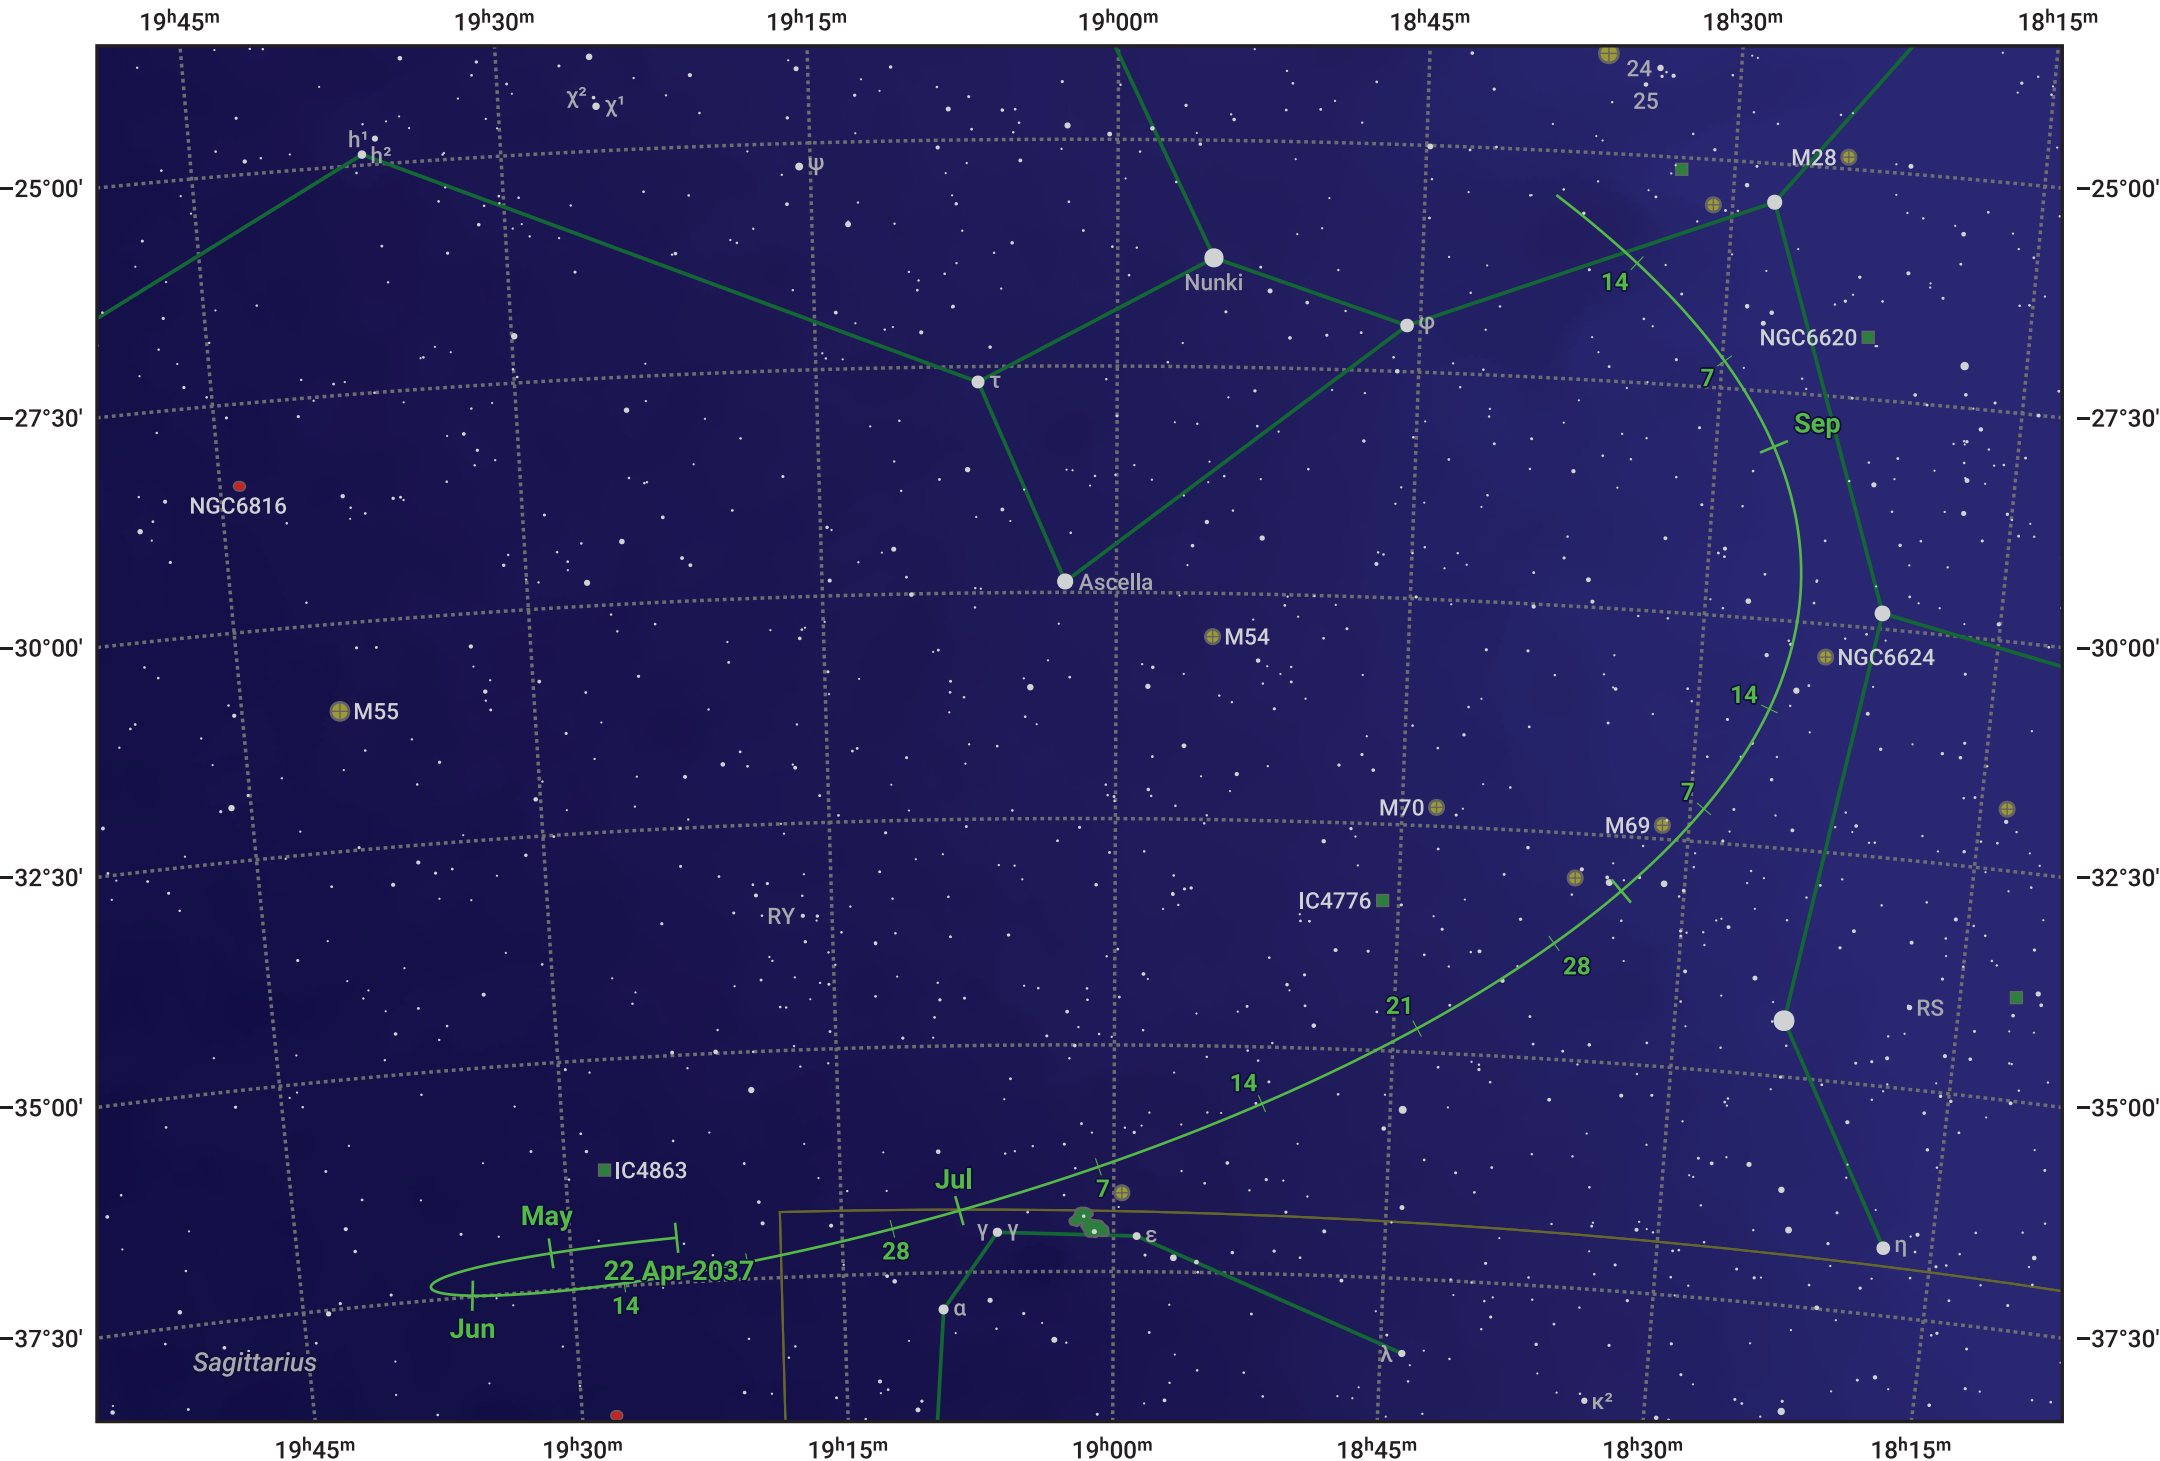

The path of Asteroid 89 Julia around opposition on 6 Jul 2037

© Dominic Ford 2011–2024. Date markers placed at midnight UTC. Downloaded from <https://in-the-sky.org>

Magnitude scale: 9.0 8.0 7.0 6.0 5.0 4.0 3.0 2.0 1.0

— Ecliptic Plane

Galaxy Bright nebula Open cluster Globular cluster

| Date | Mag | Phase |
|------------|------|-------|
| 2037 May 1 | 10.8 | 96% |
| 2037 Jun 1 | 10.1 | 98% |
| 2037 Jun 6 | 10.0 | 98% |
| 2037 Jul 1 | 9.4 | 100% |
| 2037 Aug 1 | 9.7 | 99% |
| 2037 Sep 1 | 10.2 | 96% |