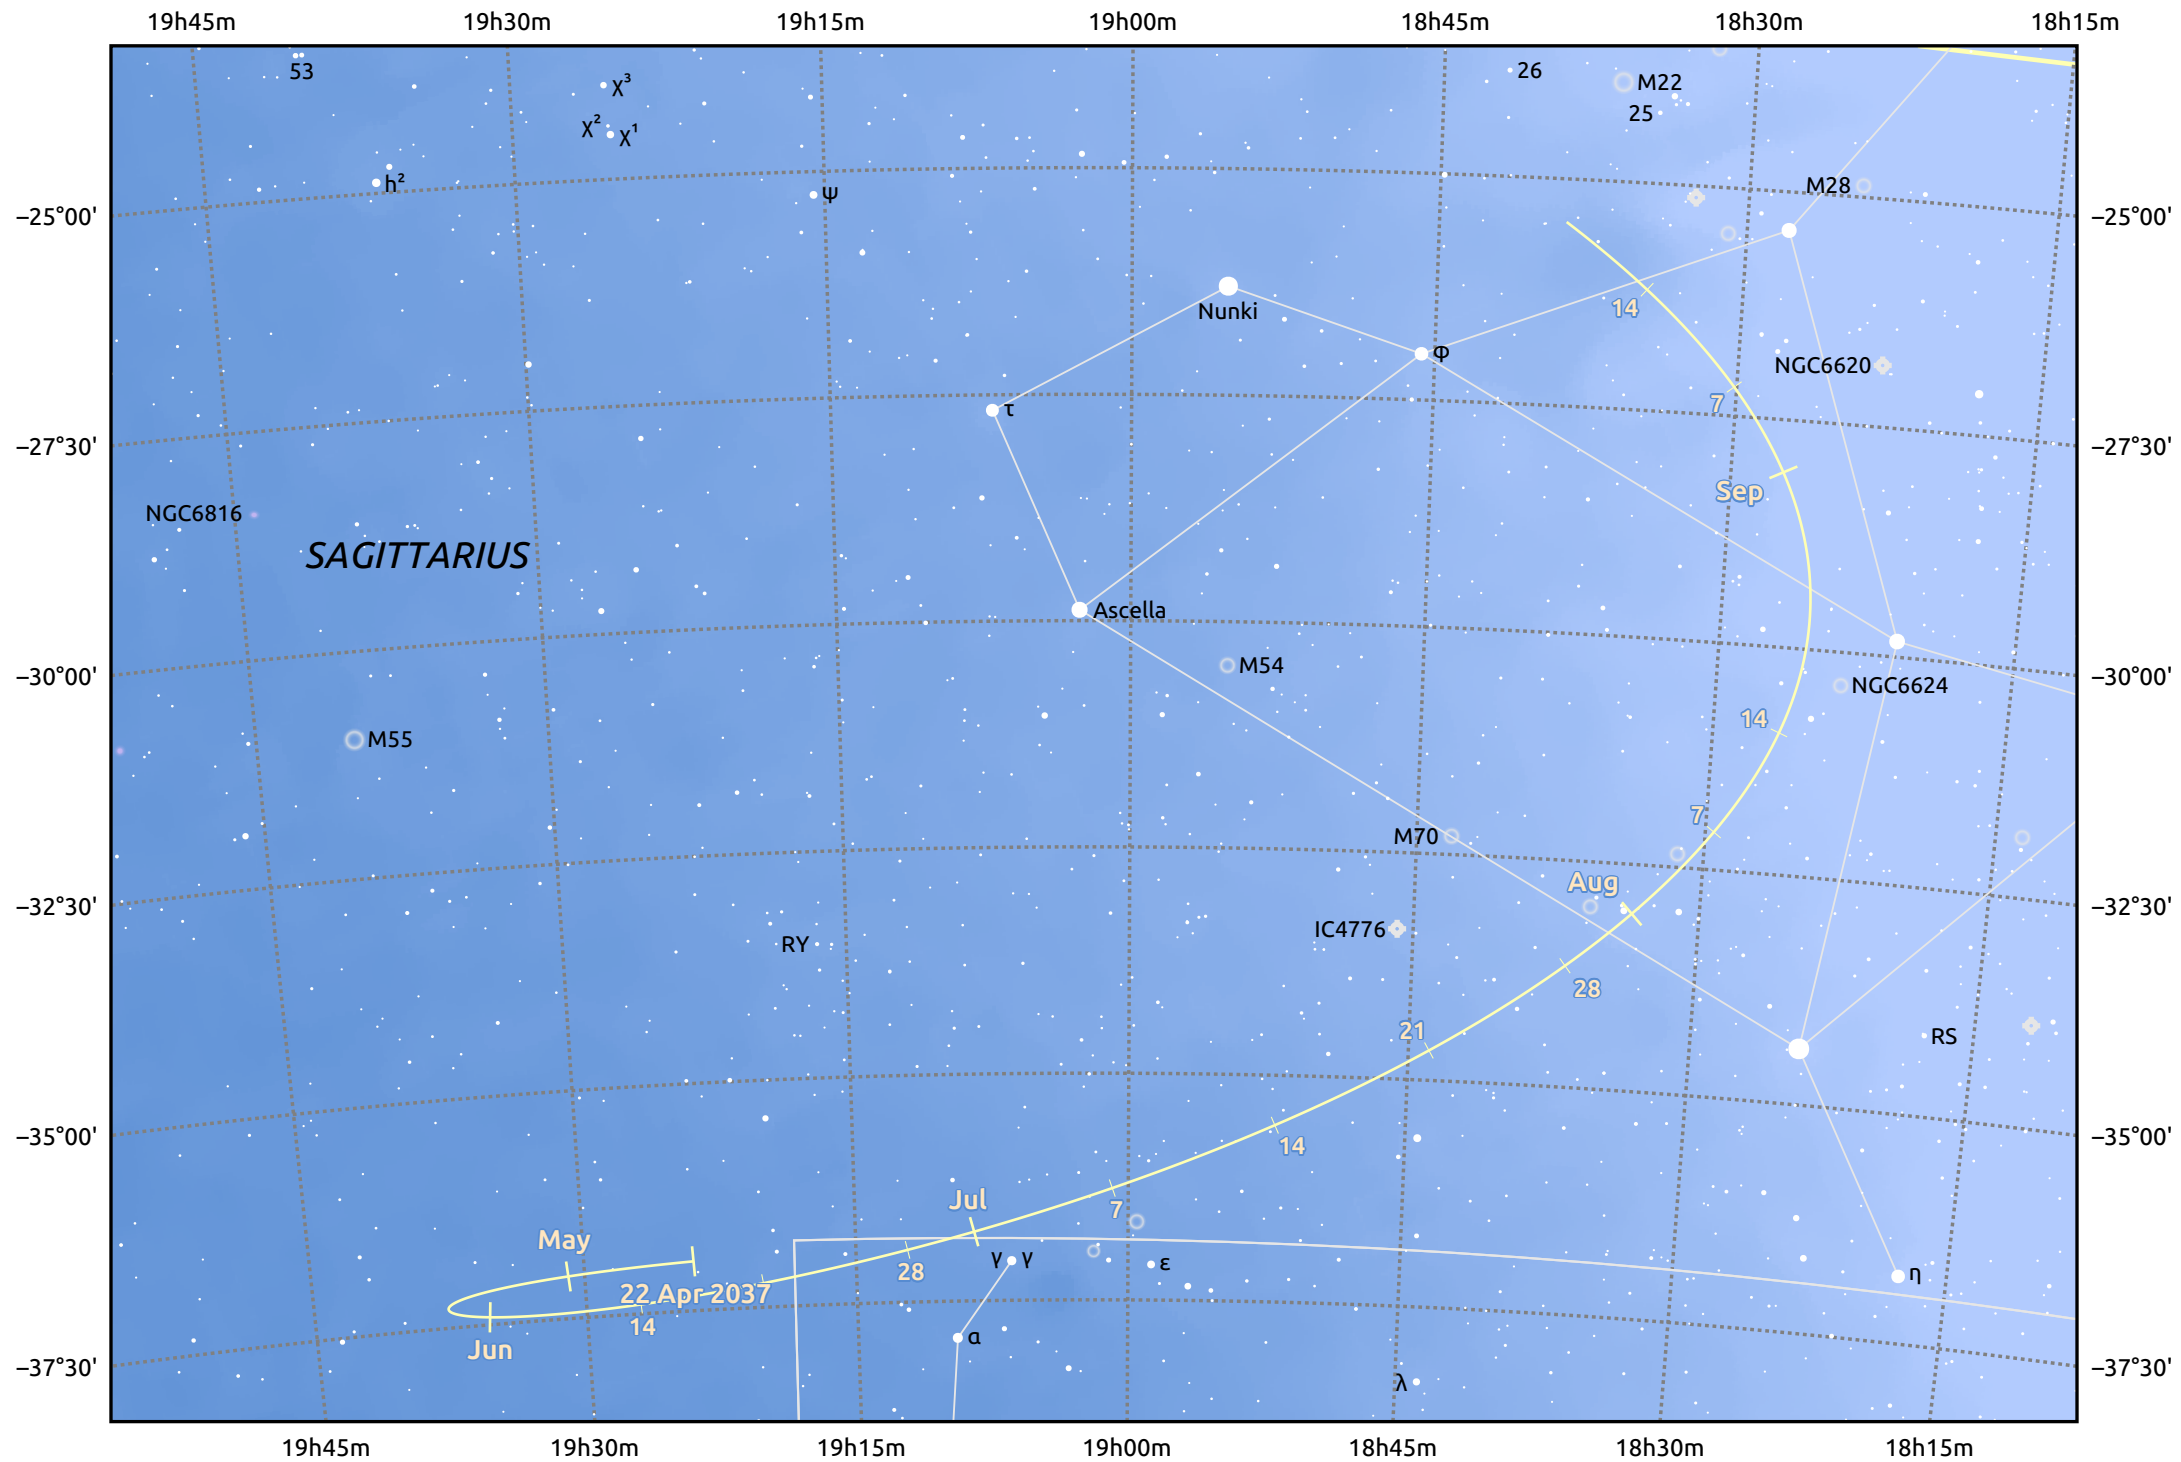

The path of Asteroid 89 Julia around opposition on 6 Jul 2037

© Dominic Ford 2011–2025. Date markers placed at midnight UTC. Downloaded from <https://in-the-sky.org>

Magnitude scale: 9.0 8.0 7.0 6.0 5.0 4.0 3.0 2.0 1.0

Ecliptic Plane

Galaxy Bright nebula Open cluster Globular cluster Planetary nebula

Date	Mag	Phase
2037 May 1	10.8	96%
2037 Jun 1	10.1	98%
2037 Jun 6	10.0	98%
2037 Jul 1	9.4	100%
2037 Aug 1	9.7	99%
2037 Sep 1	10.2	96%