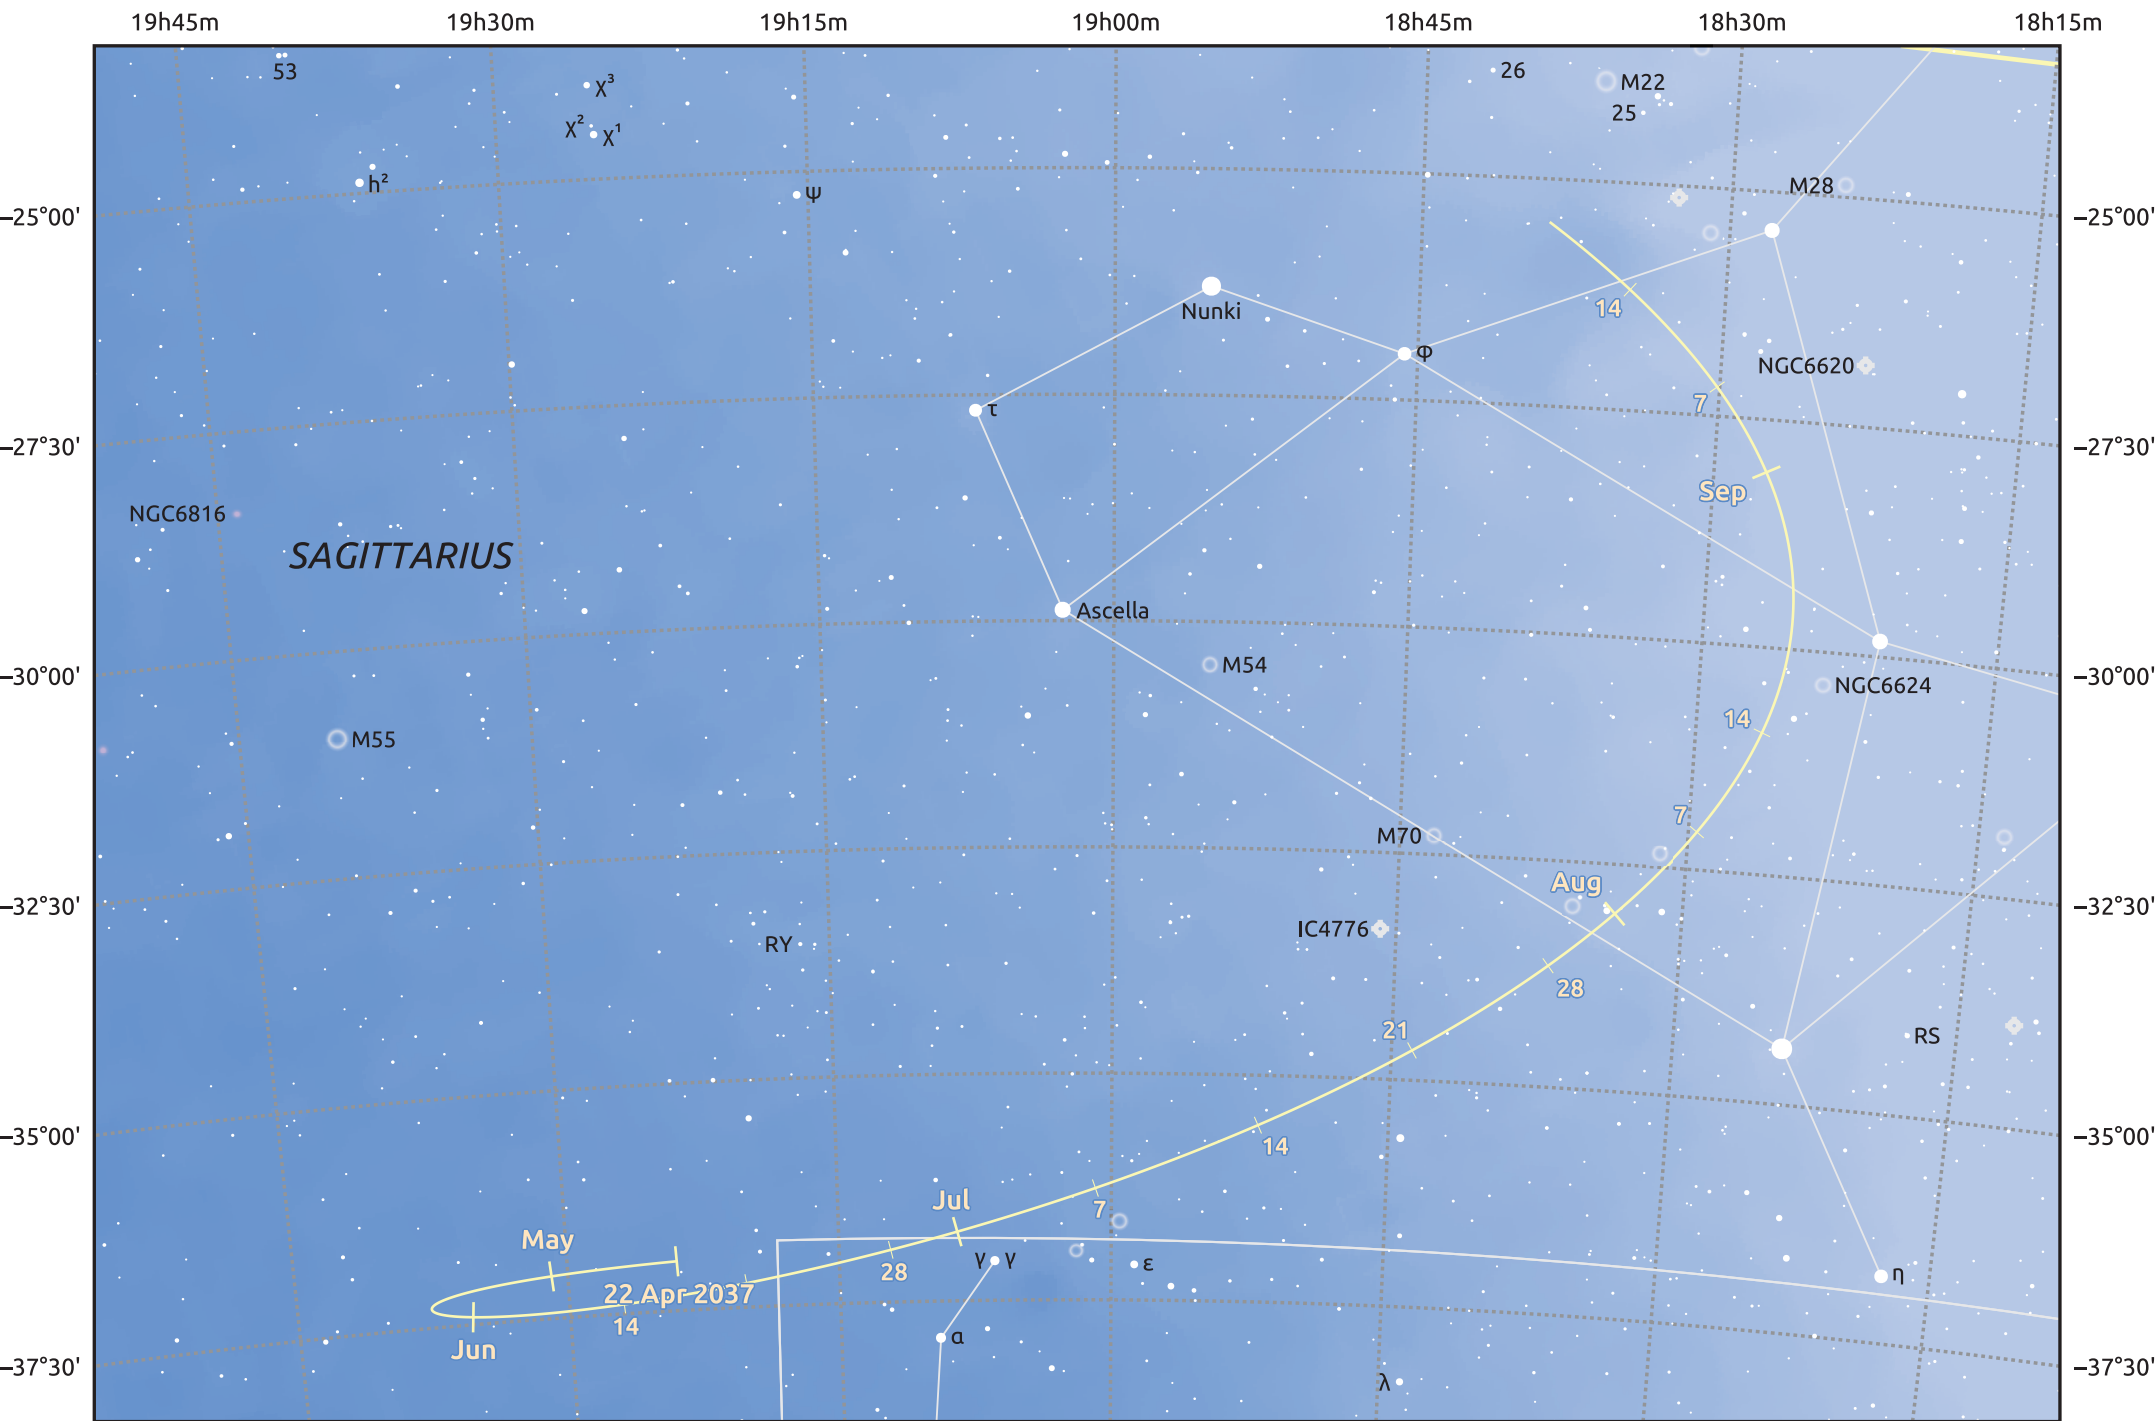

The path of Asteroid 89 Julia around opposition on 6 Jul 2037

© Dominic Ford 2011–2025. Date markers placed at midnight UTC. Downloaded from <https://in-the-sky.org>

Magnitude scale: 9.0 8.0 7.0 6.0 5.0 4.0 3.0 2.0 1.0

Ecliptic Plane

Galaxy Bright nebula Open cluster Globular cluster Planetary nebula

Date	Mag	Phase
2037 May 1	10.8	96%
2037 Jun 1	10.1	98%
2037 Jun 6	10.0	98%
2037 Jul 1	9.4	100%
2037 Aug 1	9.7	99%
2037 Sep 1	10.2	96%