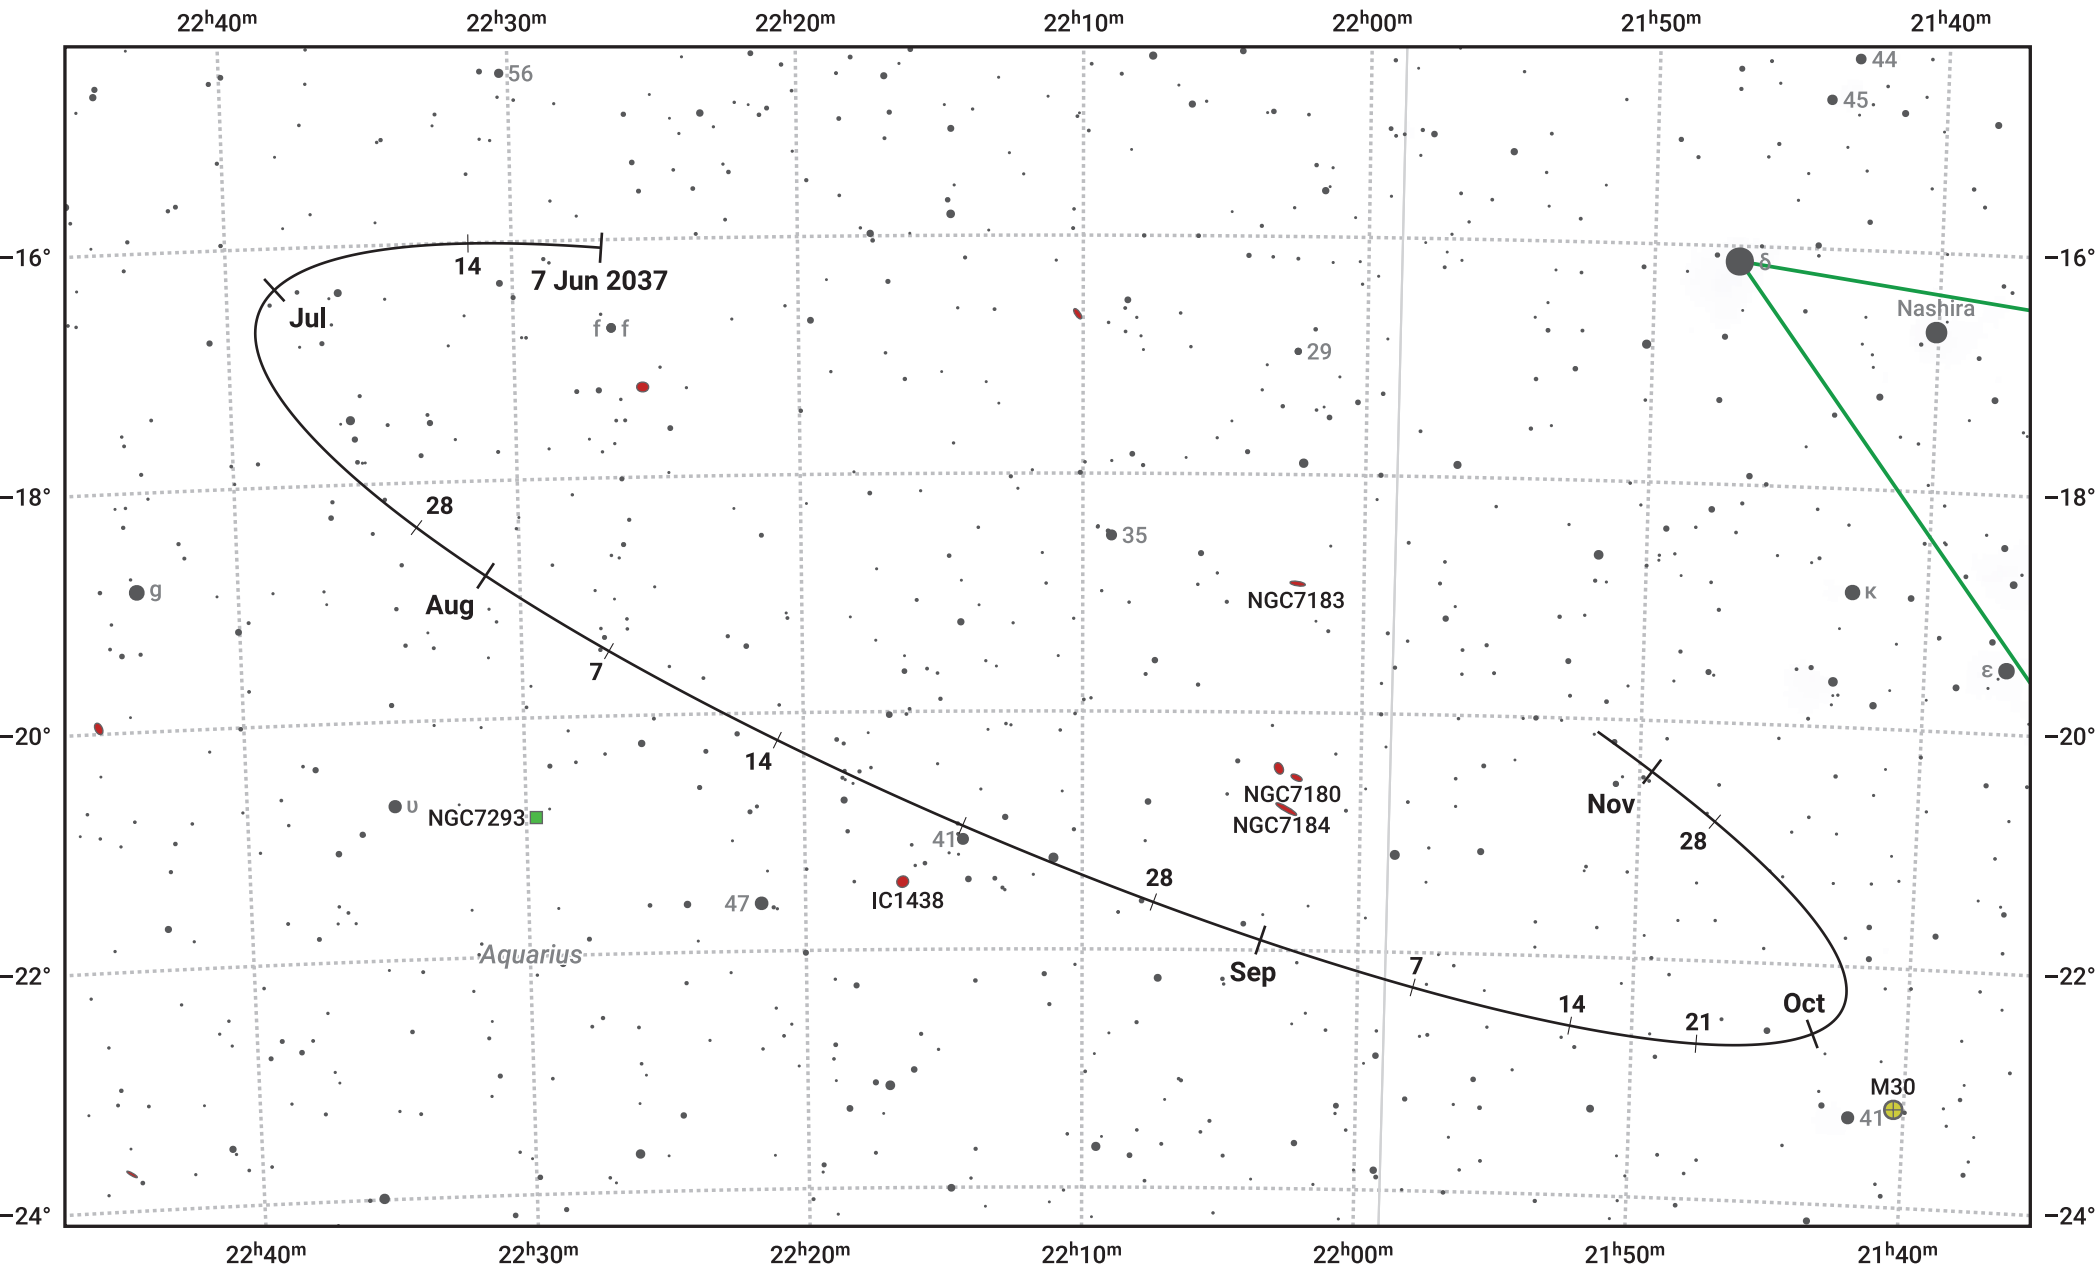

The path of Asteroid 9 Metis around opposition on 21 Aug 2037

© Dominic Ford 2011–2024. Date markers placed at midnight UTC. Downloaded from <https://in-the-sky.org>

Magnitude scale: 10.0 9.0 8.0 7.0 6.0 5.0 4.0 3.0 2.0

— Ecliptic Plane

Galaxy Bright nebula Open cluster Globular cluster

Date	Mag	Phase
2037 Jul 1	10.6	97%
2037 Jul 24	10.0	99%
2037 Aug 1	9.8	99%
2037 Sep 1	9.5	100%
2037 Oct 1	10.2	98%
2037 Nov 1	10.7	96%