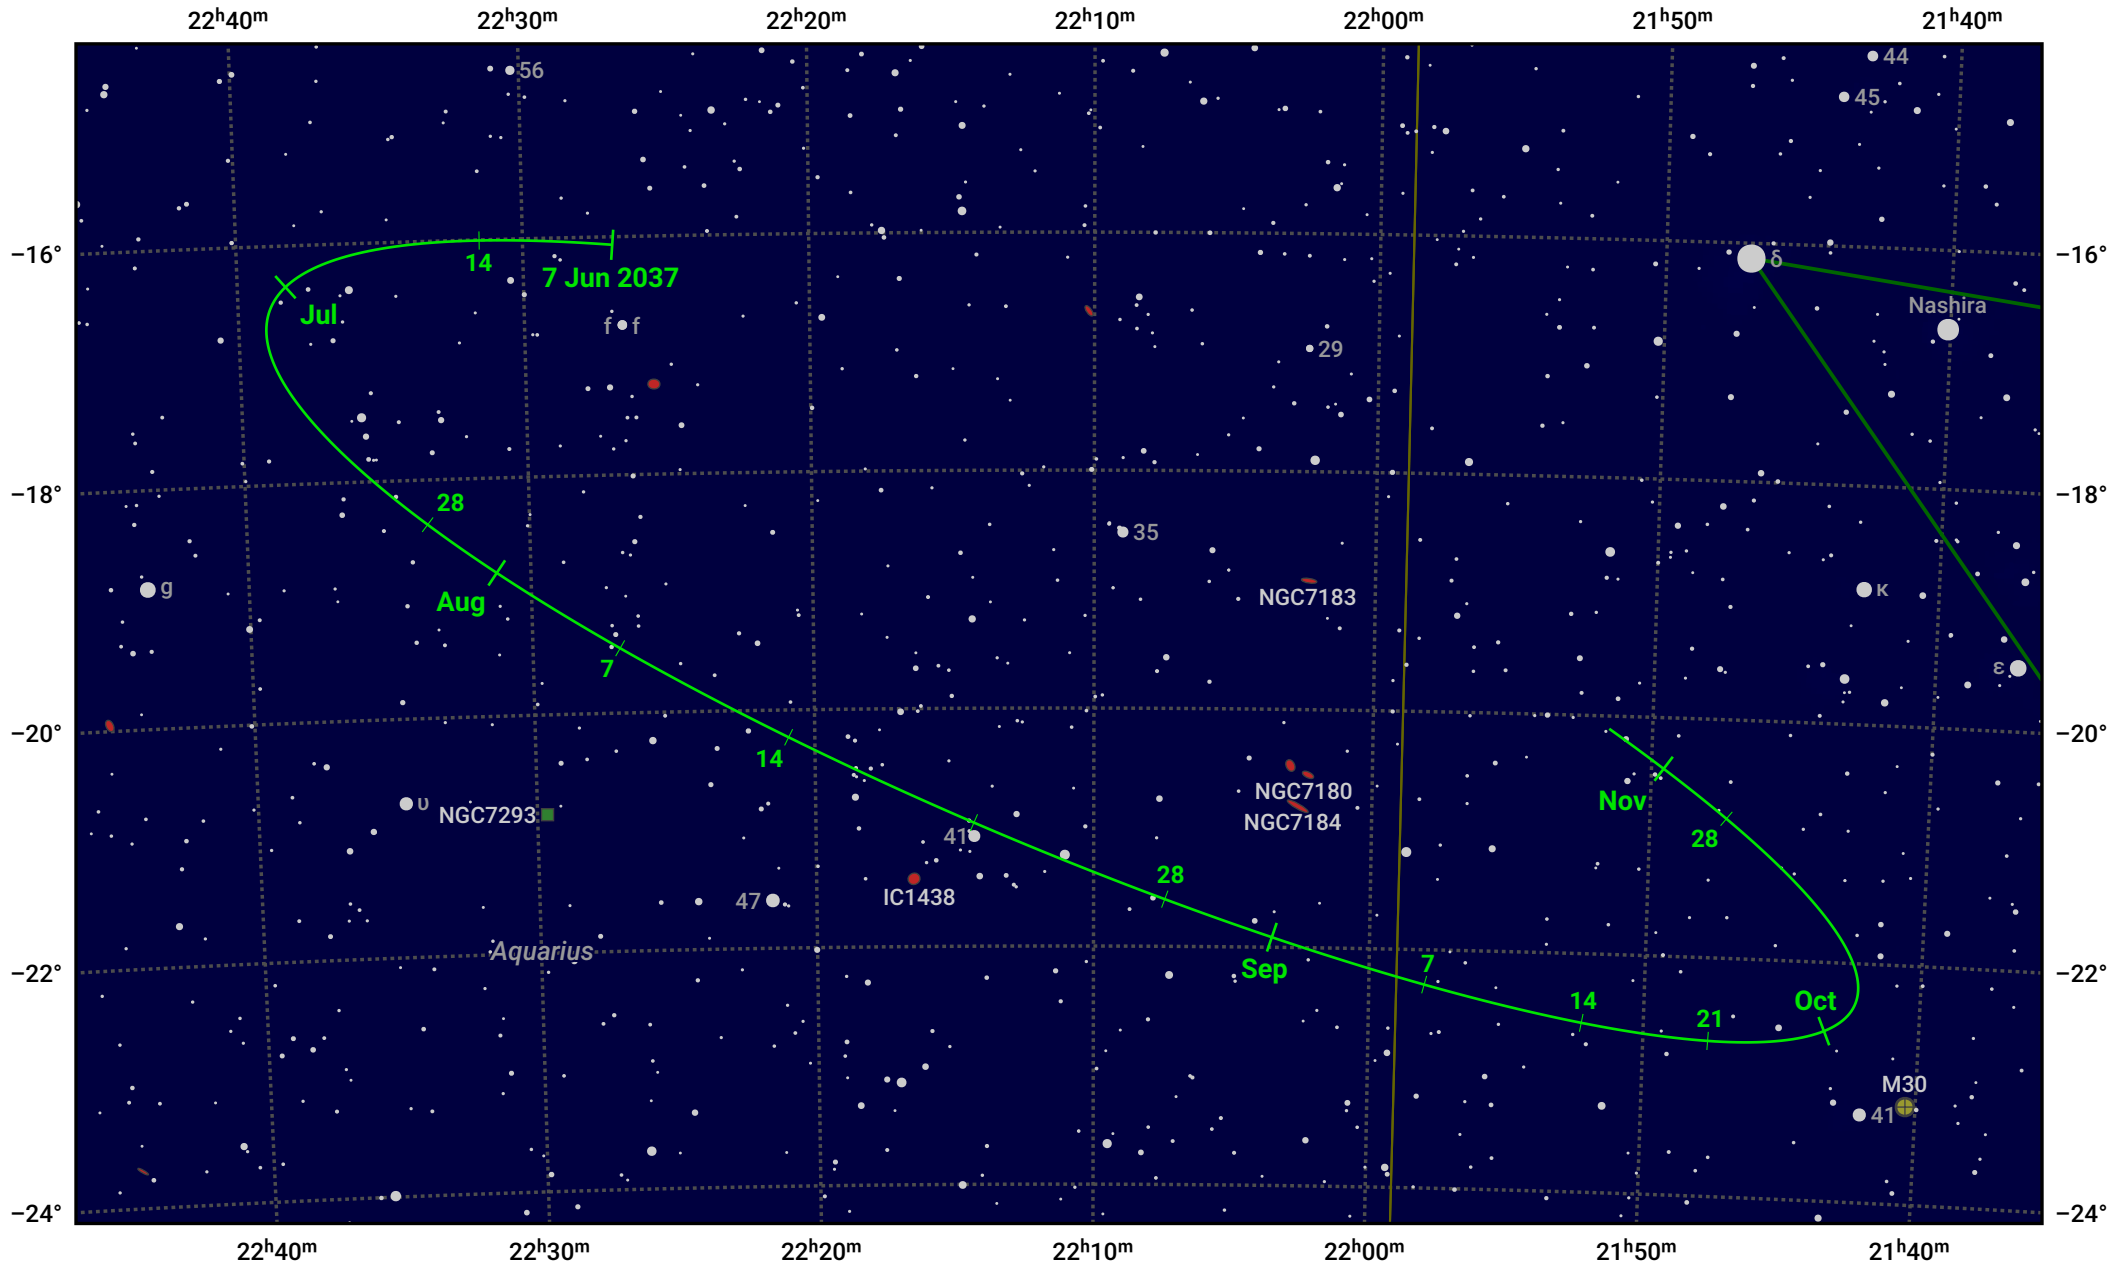

# The path of Asteroid 9 Metis around opposition on 21 Aug 2037

© Dominic Ford 2011–2024. Date markers placed at midnight UTC. Downloaded from <https://in-the-sky.org>

Magnitude scale: 10.0 9.0 8.0 7.0 6.0 5.0 4.0 3.0 2.0

— Ecliptic Plane

Galaxy    Bright nebula    Open cluster    Globular cluster

Date	Mag	Phase
2037 Jul 1	10.6	97%
2037 Jul 24	10.0	99%
2037 Aug 1	9.8	99%
2037 Sep 1	9.5	100%
2037 Oct 1	10.2	98%
2037 Nov 1	10.7	96%