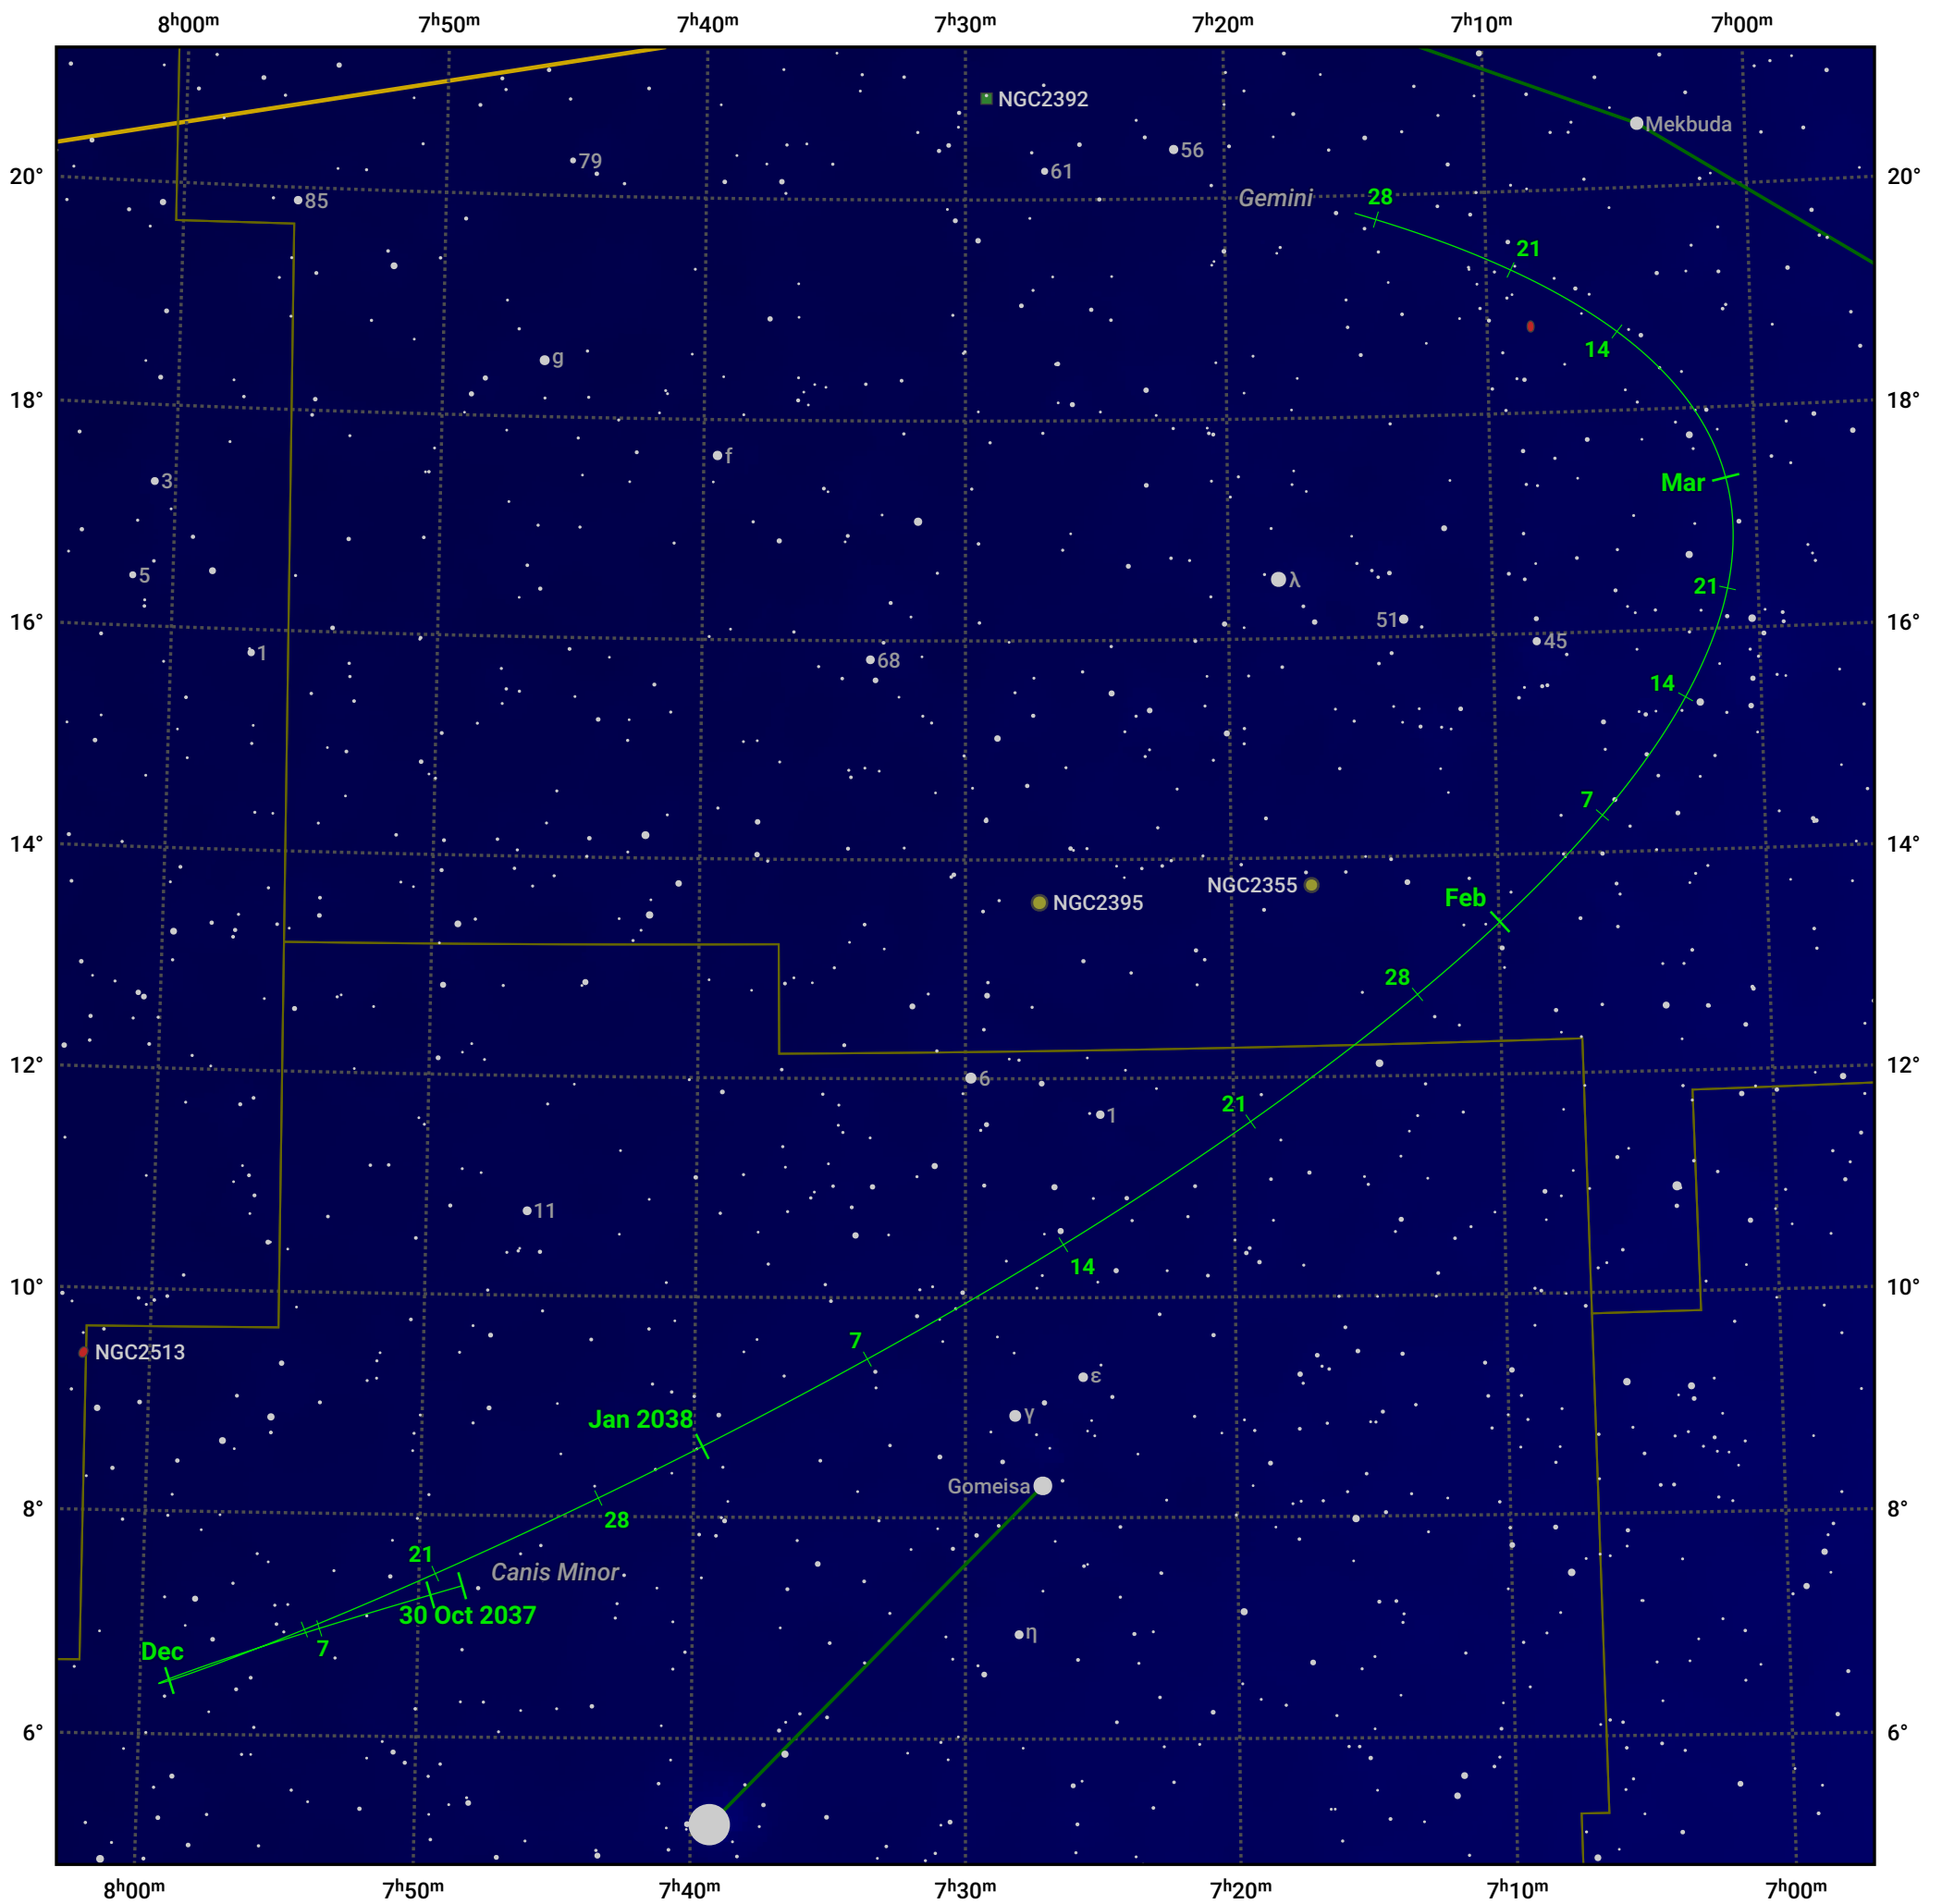

# The path of Asteroid 6 Hebe around opposition on 13 Jan 2038

© Dominic Ford 2011–2024. Date markers placed at midnight UTC. Downloaded from <https://in-the-sky.org>

Magnitude scale: 9.0 8.0 7.0 6.0 5.0 4.0 3.0 2.0 1.0 0.0

— Ecliptic Plane

Galaxy Bright nebula Open cluster Globular cluster

Date	Mag	Phase
2037 Nov 1	9.8	95%
2037 Dec 1	9.3	97%
2037 Dec 28	8.8	99%
2038 Jan 1	8.7	99%
2038 Feb 1	9.0	99%
2038 Mar 1	9.8	97%
2038 Mar 2	9.8	97%