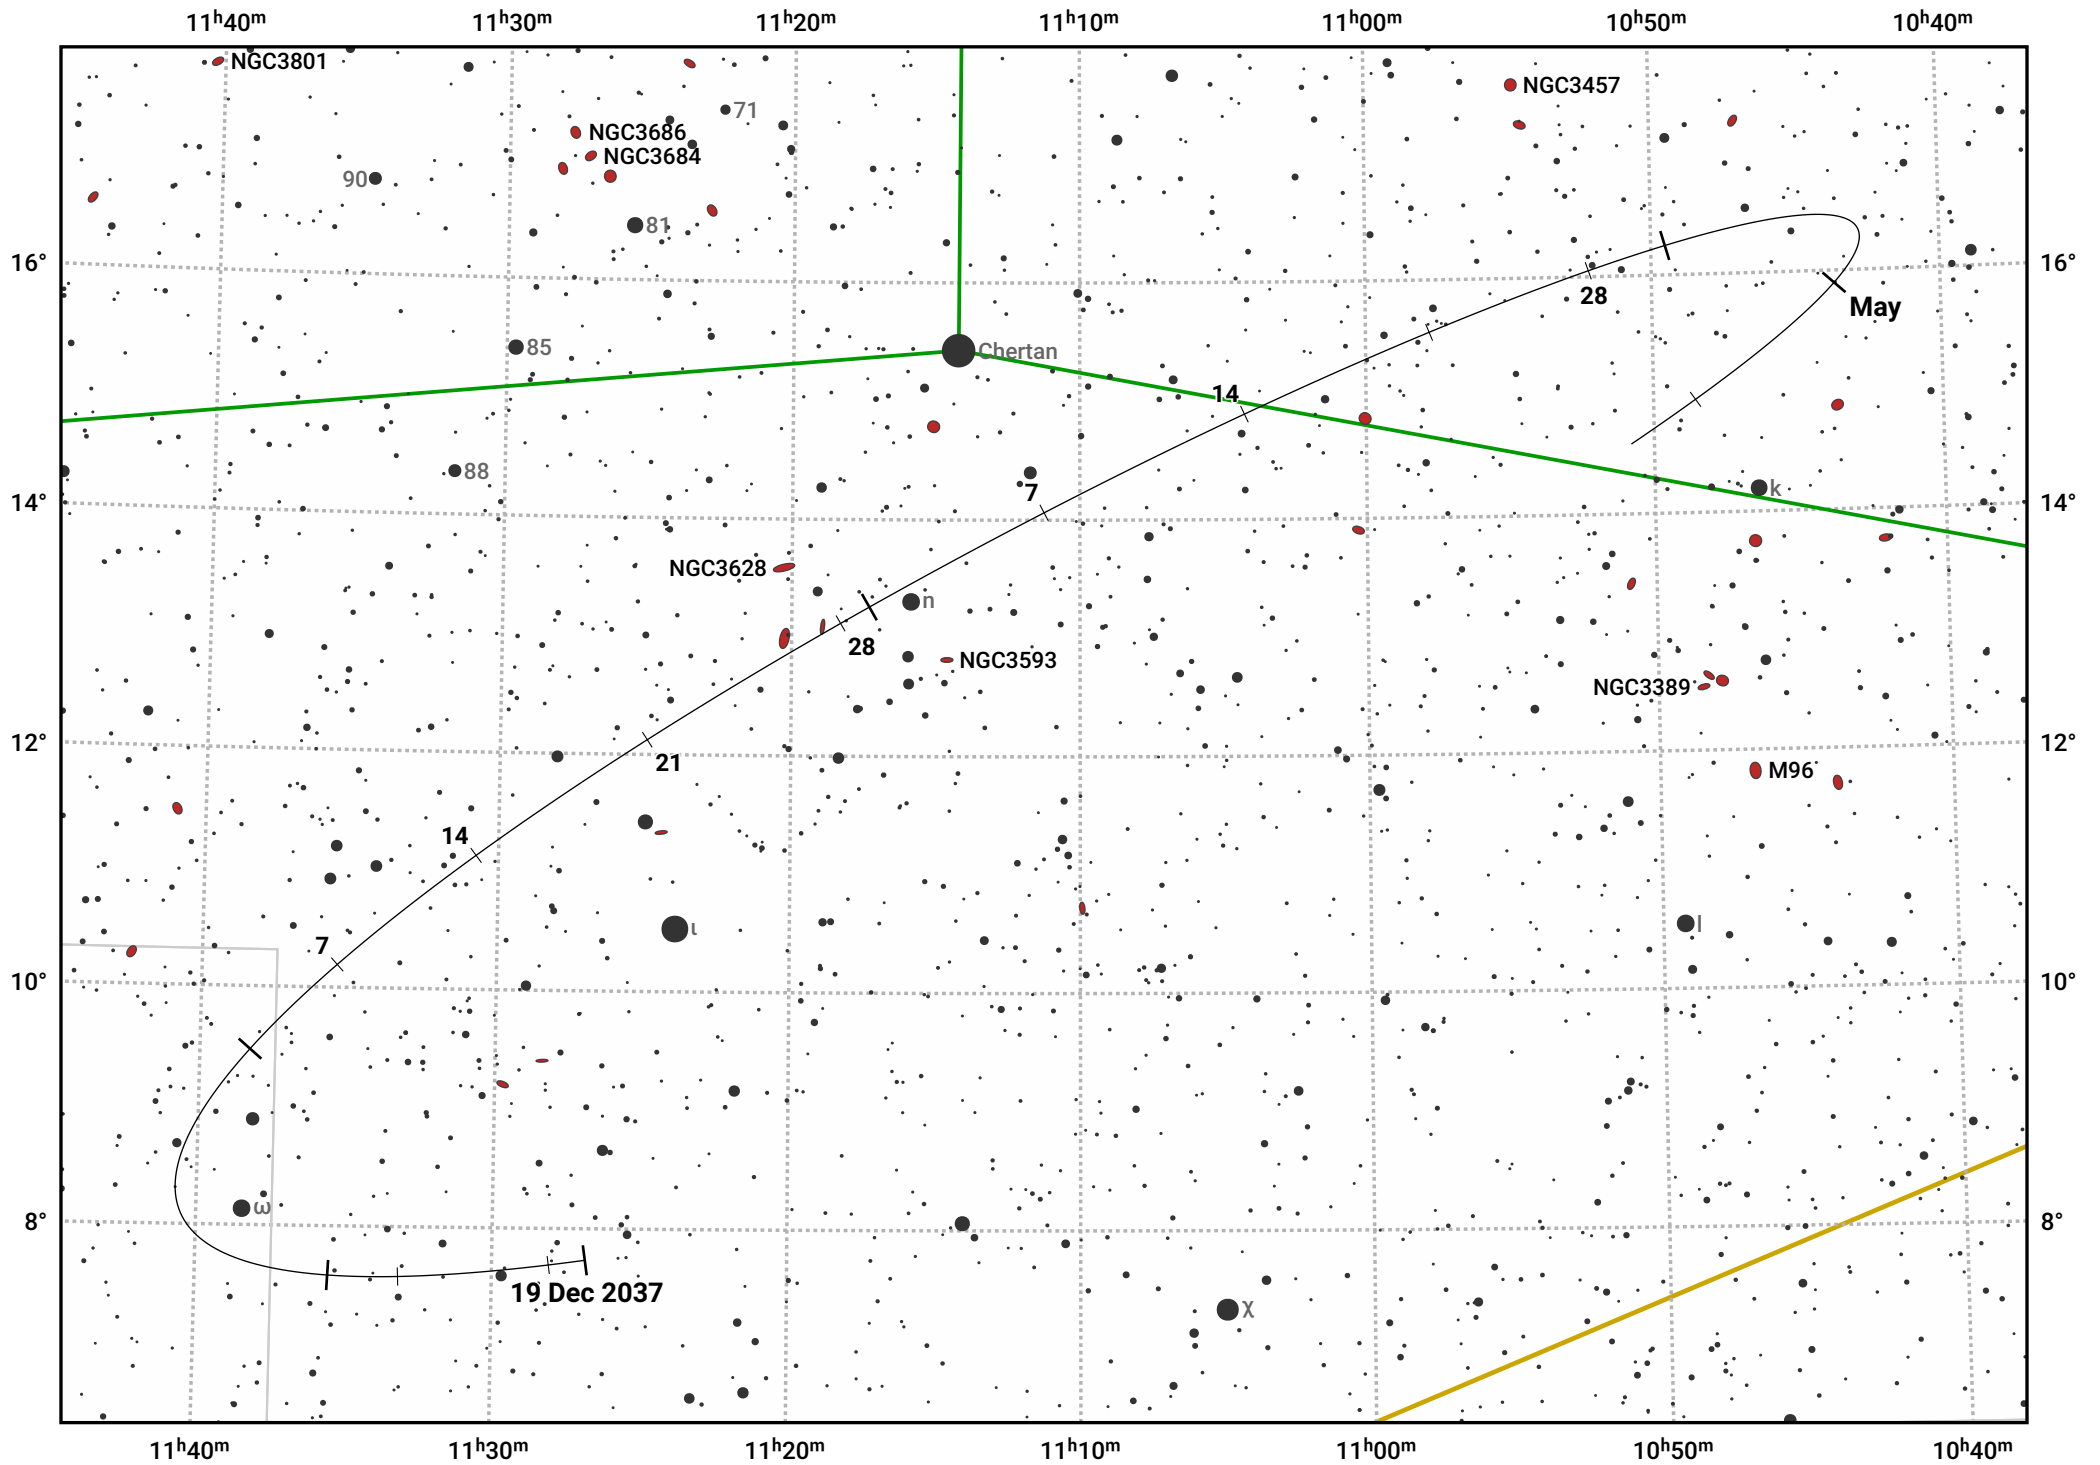

The path of Asteroid 8 Flora around opposition on 4 Mar 2038

© Dominic Ford 2011–2024. Date markers placed at midnight UTC. Downloaded from <https://in-the-sky.org>

Magnitude scale: 11.0 10.0 9.0 8.0 7.0 6.0 5.0 4.0 3.0

— Ecliptic Plane

Galaxy Bright nebula Open cluster Globular cluster

Date	Mag	Phase
2038 Jan 1	10.7	96%
2038 Feb 1	10.2	98%
2038 Feb 12	9.9	99%
2038 Mar 1	9.6	100%
2038 Apr 1	10.2	99%
2038 May 1	10.9	96%