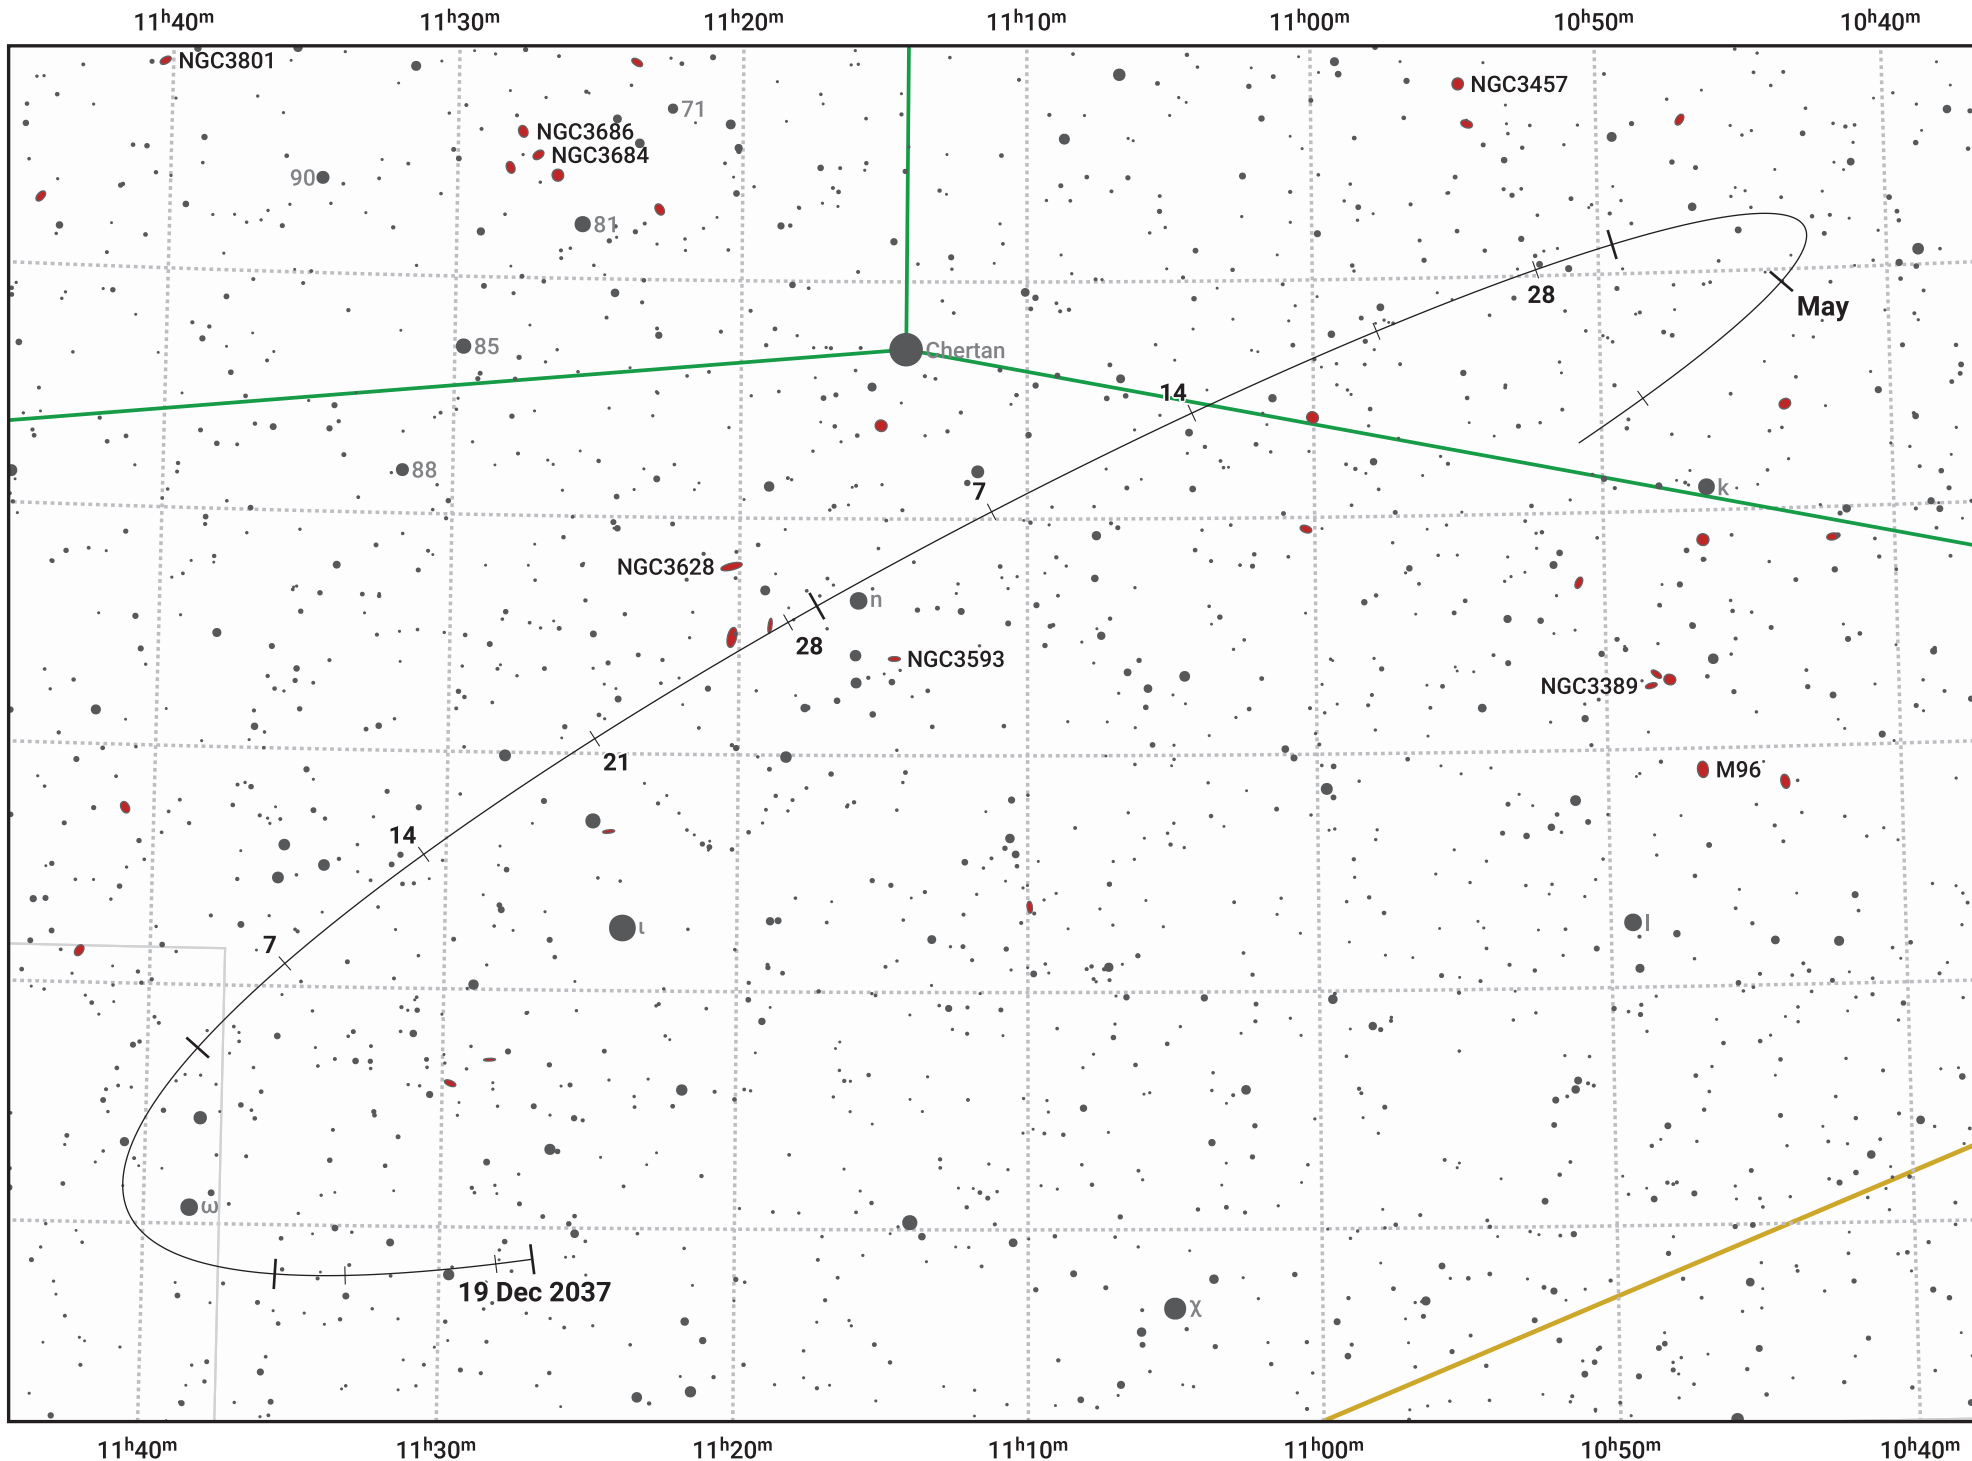

# The path of Asteroid 8 Flora around opposition on 4 Mar 2038

© Dominic Ford 2011–2024. Date markers placed at midnight UTC. Downloaded from <https://in-the-sky.org>

Magnitude scale: 11.0 10.0 9.0 8.0 7.0 6.0 5.0 4.0 3.0

— Ecliptic Plane

Galaxy Bright nebula Open cluster Globular cluster

Date	Mag	Phase
2038 Jan 1	10.7	96%
2038 Feb 1	10.2	98%
2038 Feb 12	9.9	99%
2038 Mar 1	9.6	100%
2038 Apr 1	10.2	99%
2038 May 1	10.9	96%