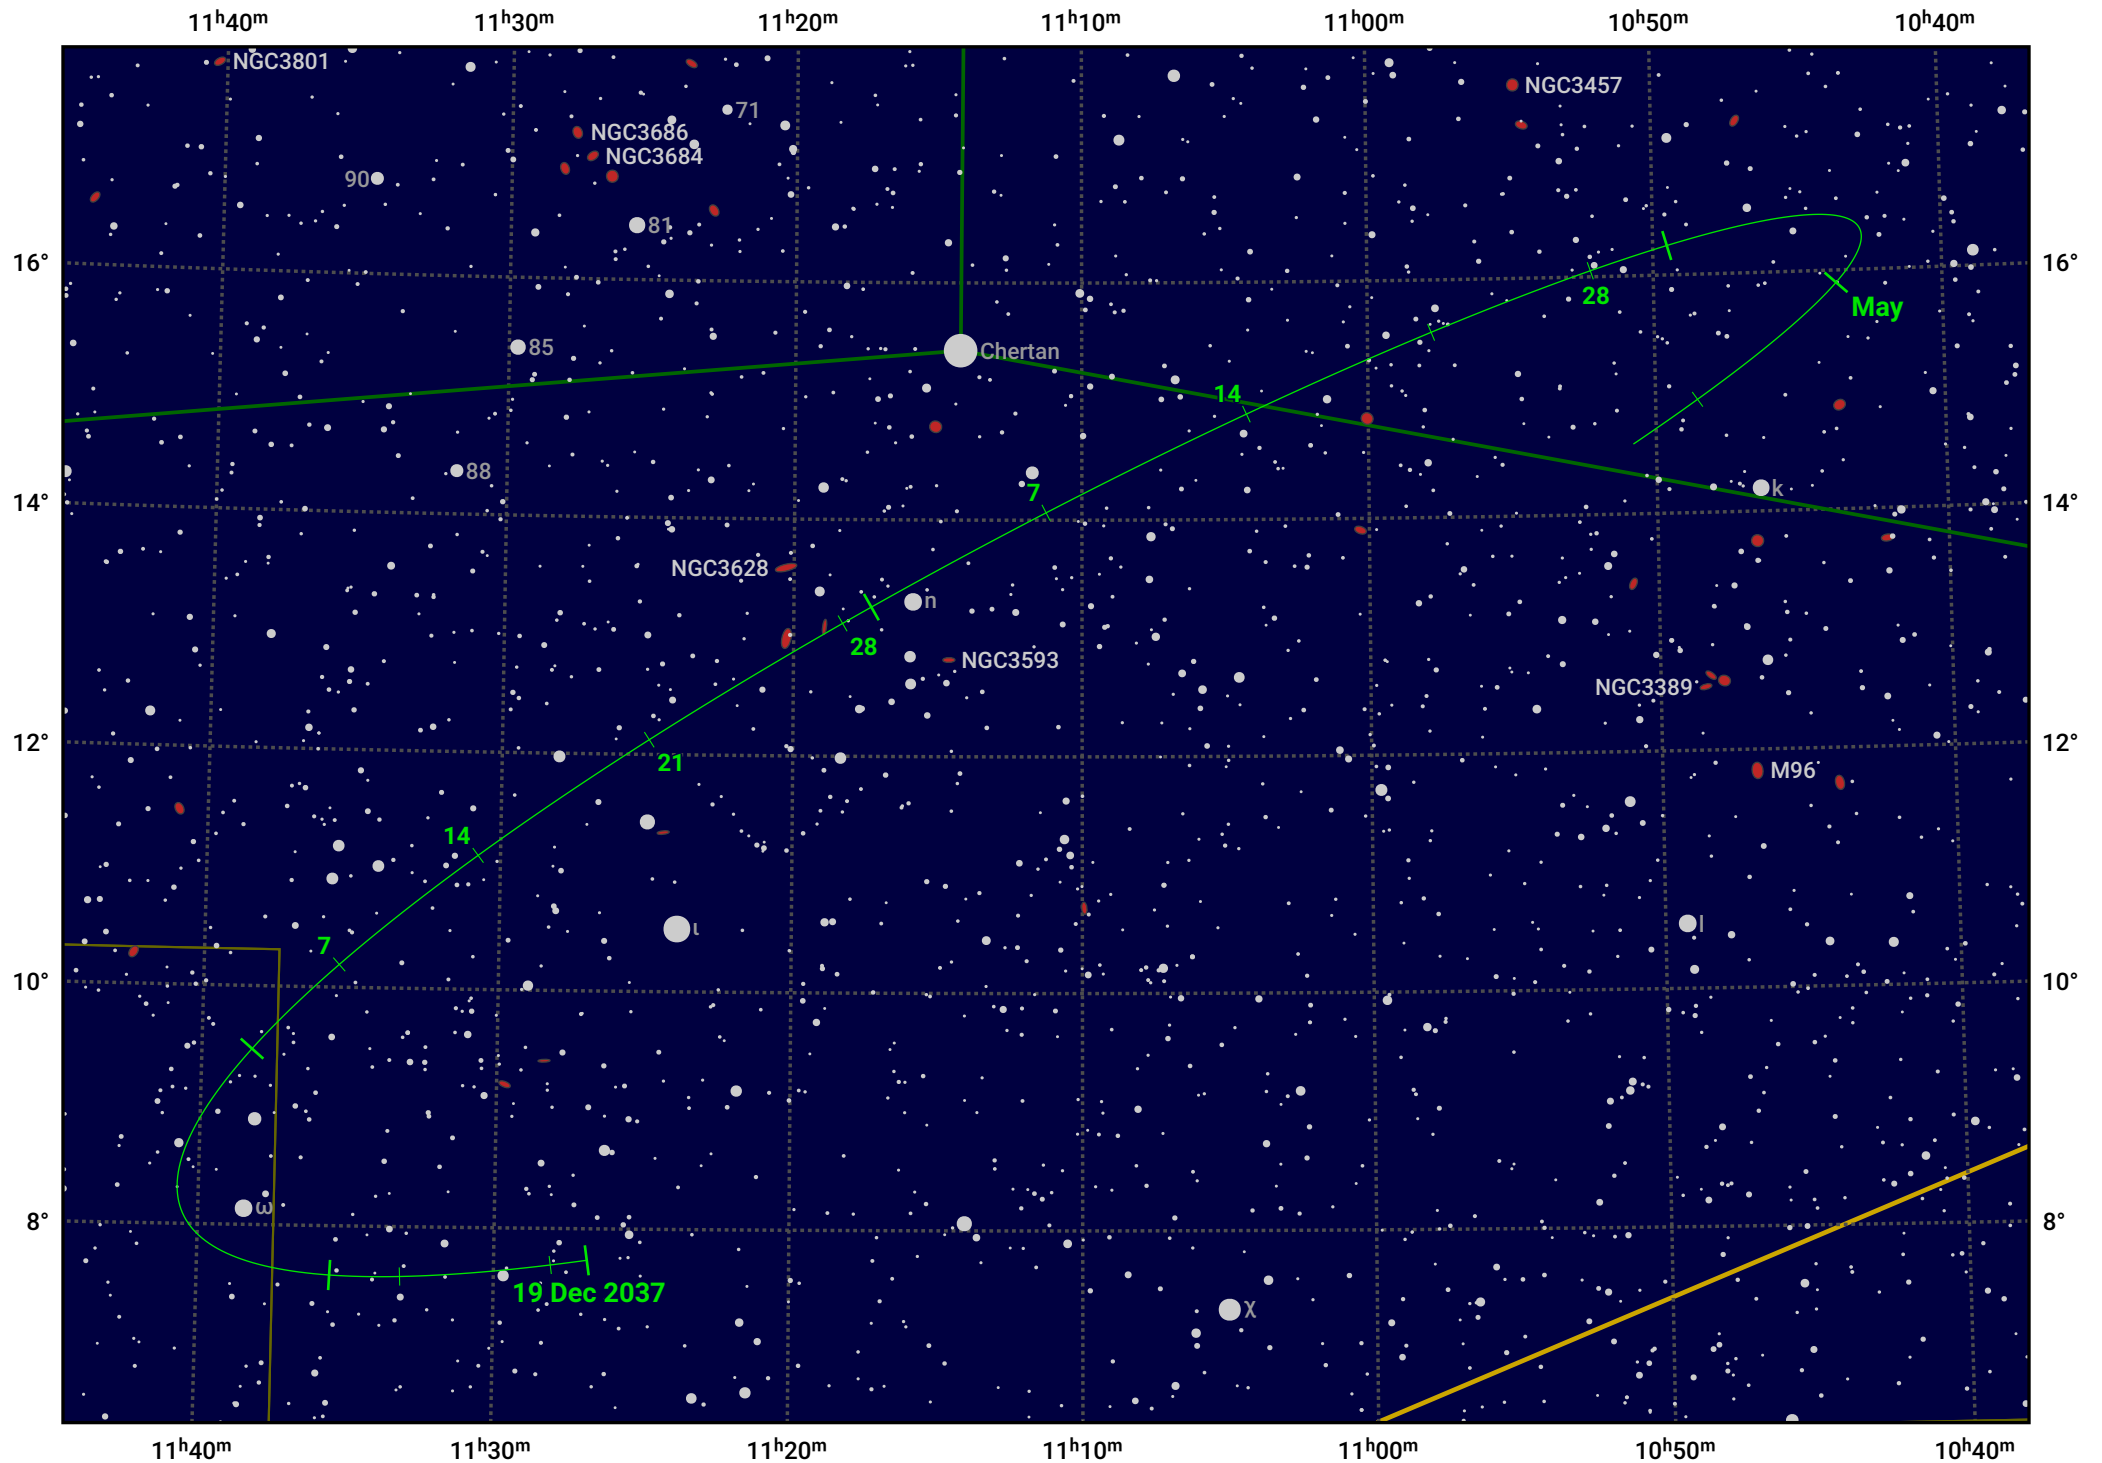

The path of Asteroid 8 Flora around opposition on 4 Mar 2038

© Dominic Ford 2011–2024. Date markers placed at midnight UTC. Downloaded from <https://in-the-sky.org>

Magnitude scale: 11.0 10.0 9.0 8.0 7.0 6.0 5.0 4.0 3.0

— Ecliptic Plane

Galaxy Bright nebula Open cluster Globular cluster

Date	Mag	Phase
2038 Jan 1	10.7	96%
2038 Feb 1	10.2	98%
2038 Feb 12	9.9	99%
2038 Mar 1	9.6	100%
2038 Apr 1	10.2	99%
2038 May 1	10.9	96%