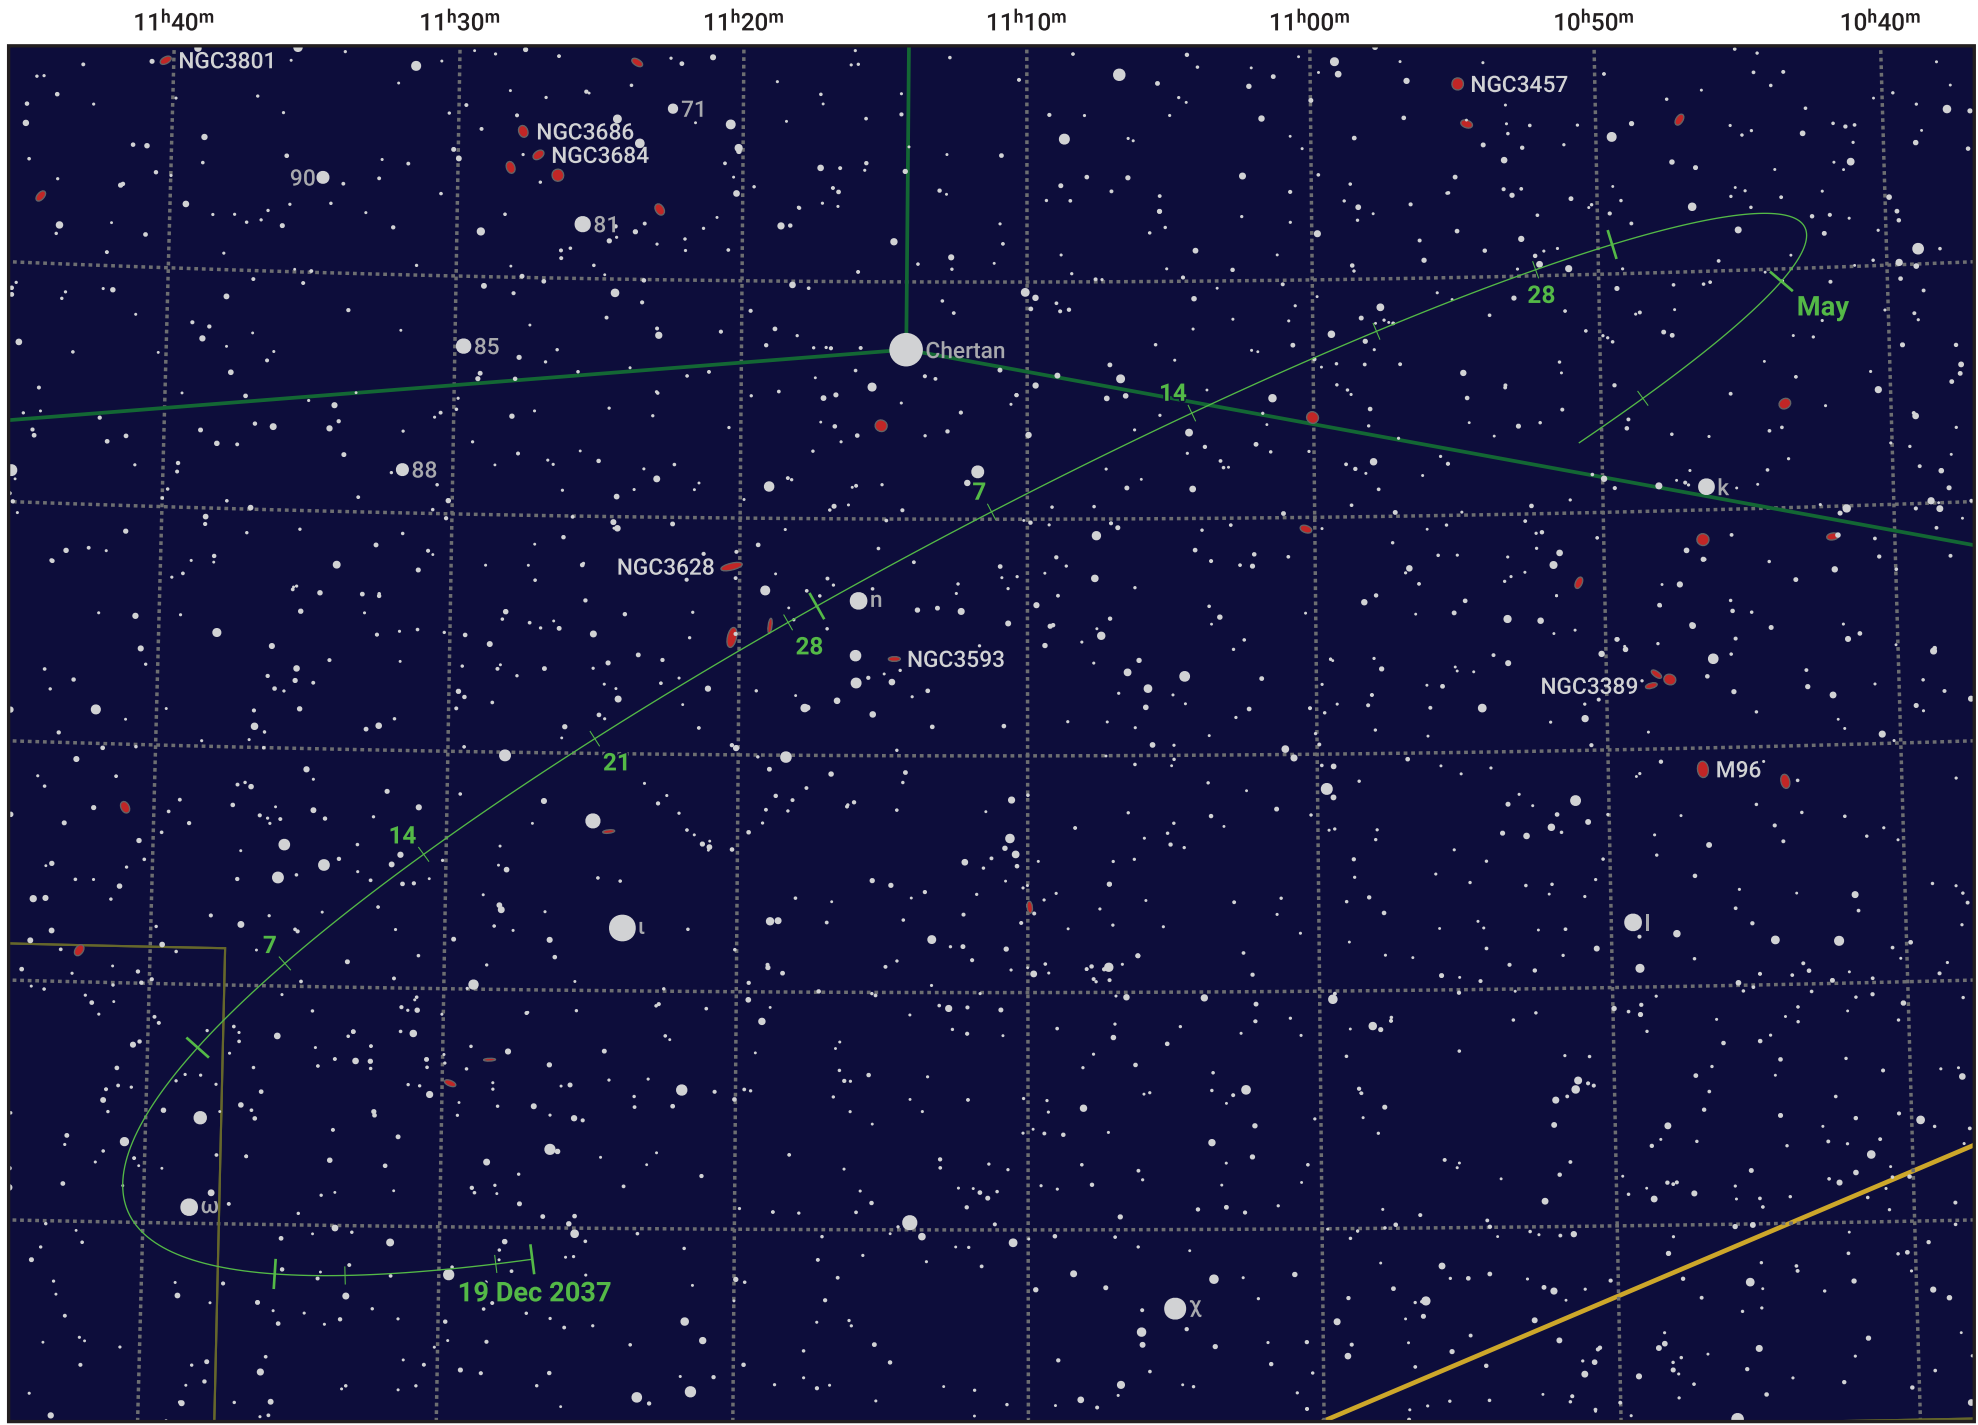

The path of Asteroid 8 Flora around opposition on 4 Mar 2038

© Dominic Ford 2011–2024. Date markers placed at midnight UTC. Downloaded from <https://in-the-sky.org>

Magnitude scale: 11.0 10.0 9.0 8.0 7.0 6.0 5.0 4.0 3.0

— Ecliptic Plane

Galaxy Bright nebula Open cluster Globular cluster

Date	Mag	Phase
2038 Jan 1	10.7	96%
2038 Feb 1	10.2	98%
2038 Feb 12	9.9	99%
2038 Mar 1	9.6	100%
2038 Apr 1	10.2	99%
2038 May 1	10.9	96%