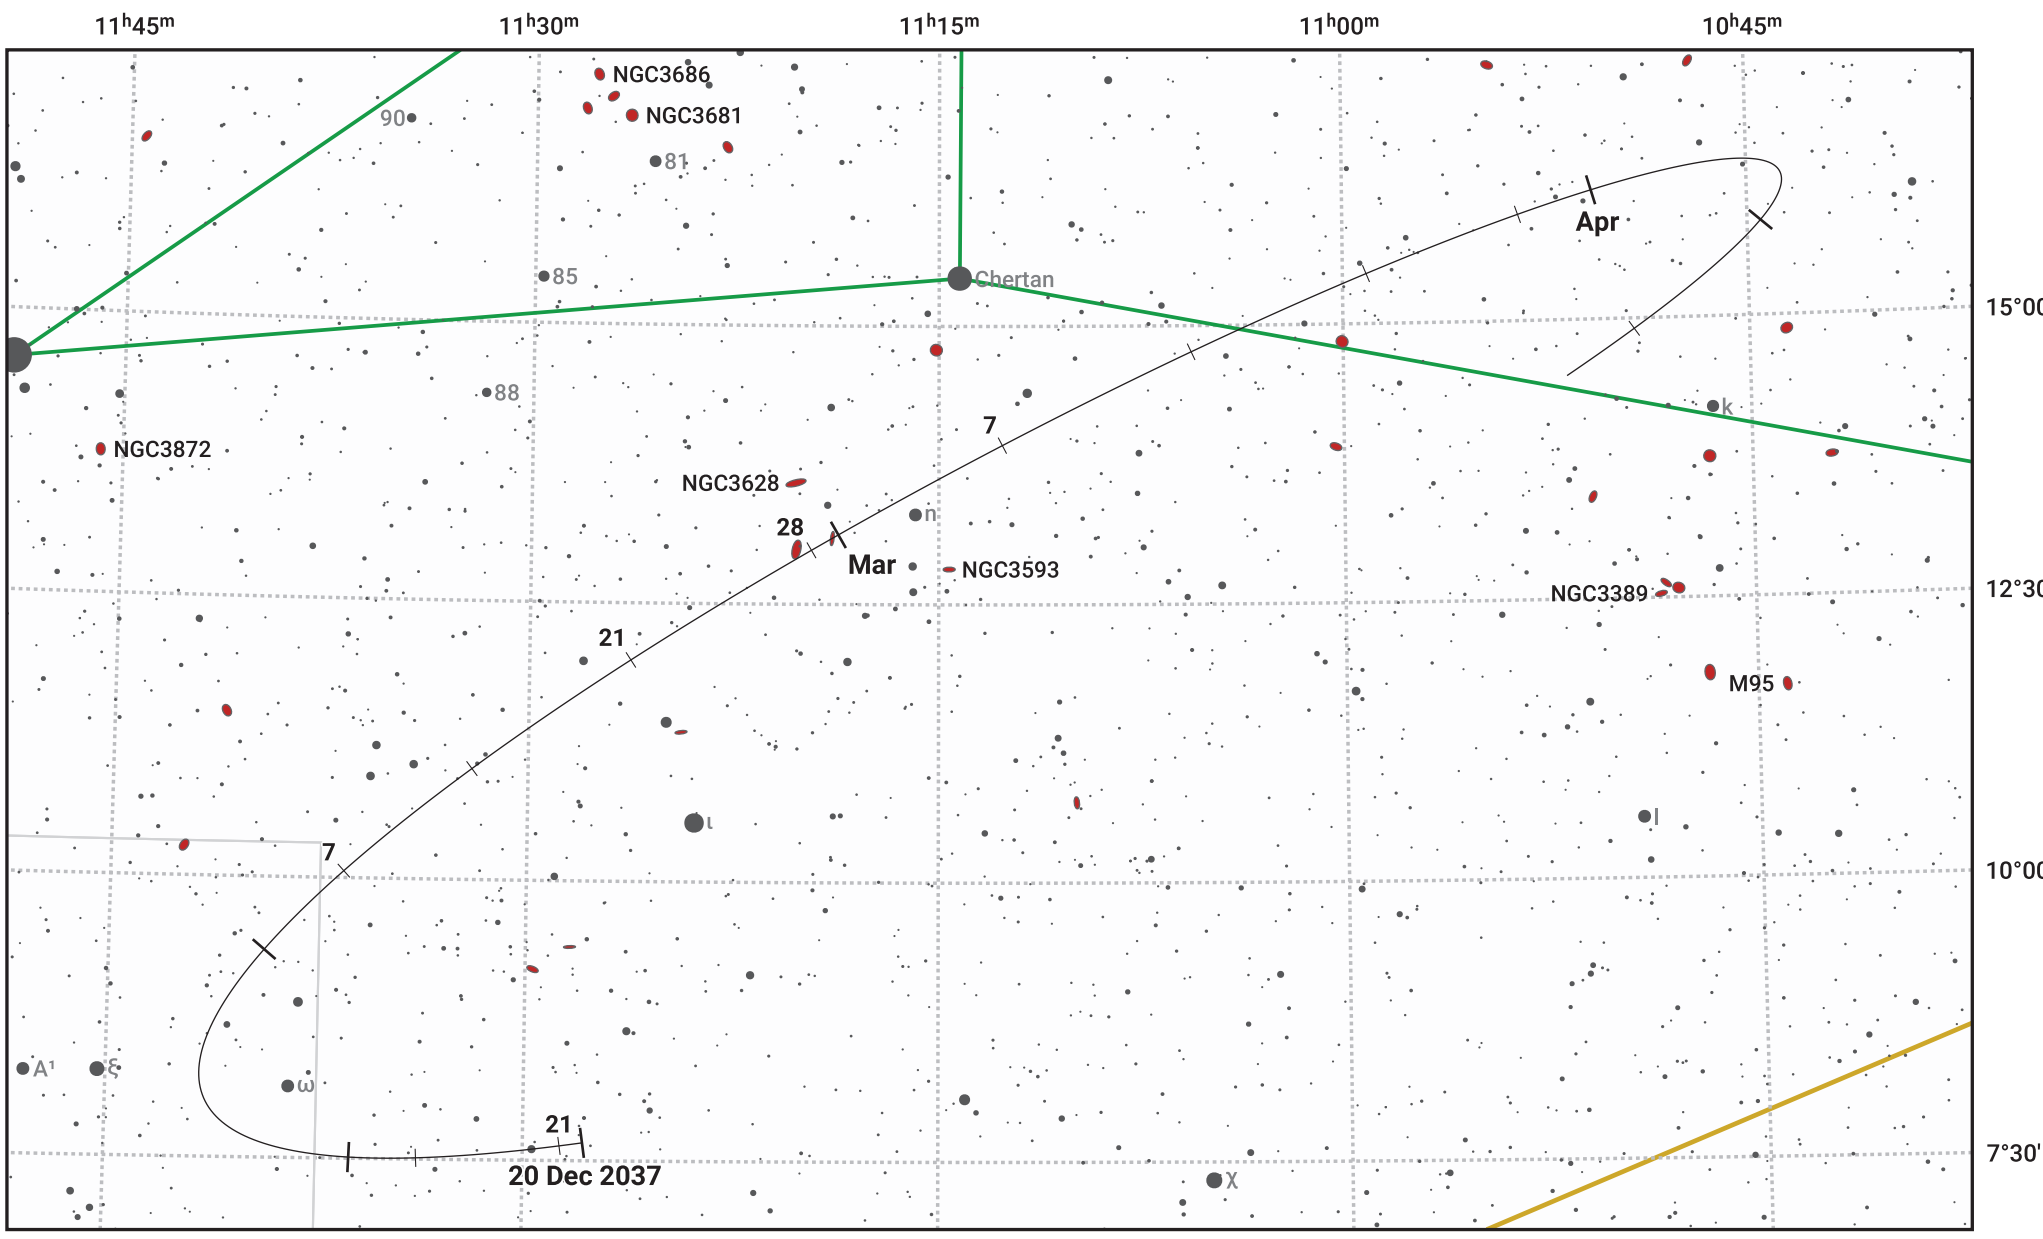

The path of Asteroid 8 Flora around opposition on 5 Mar 2038

© Dominic Ford 2011–2024. Date markers placed at midnight UTC. Downloaded from <https://in-the-sky.org>

Magnitude scale: ● 11.0 ● 10.0 ● 9.0 ● 8.0 ● 7.0 ● 6.0 ● 5.0 ● 4.0 ● 3.0 ● 2.0

— Ecliptic Plane

- Galaxy
- Bright nebula
- Open cluster
- ⊕ Globular cluster

Date	Mag	Phase
2038 Jan 1	10.8	96%
2038 Feb 1	10.2	98%
2038 Feb 12	9.9	99%
2038 Mar 1	9.6	100%
2038 Apr 1	10.2	99%
2038 May 1	10.9	96%
2038 May 2	10.9	96%