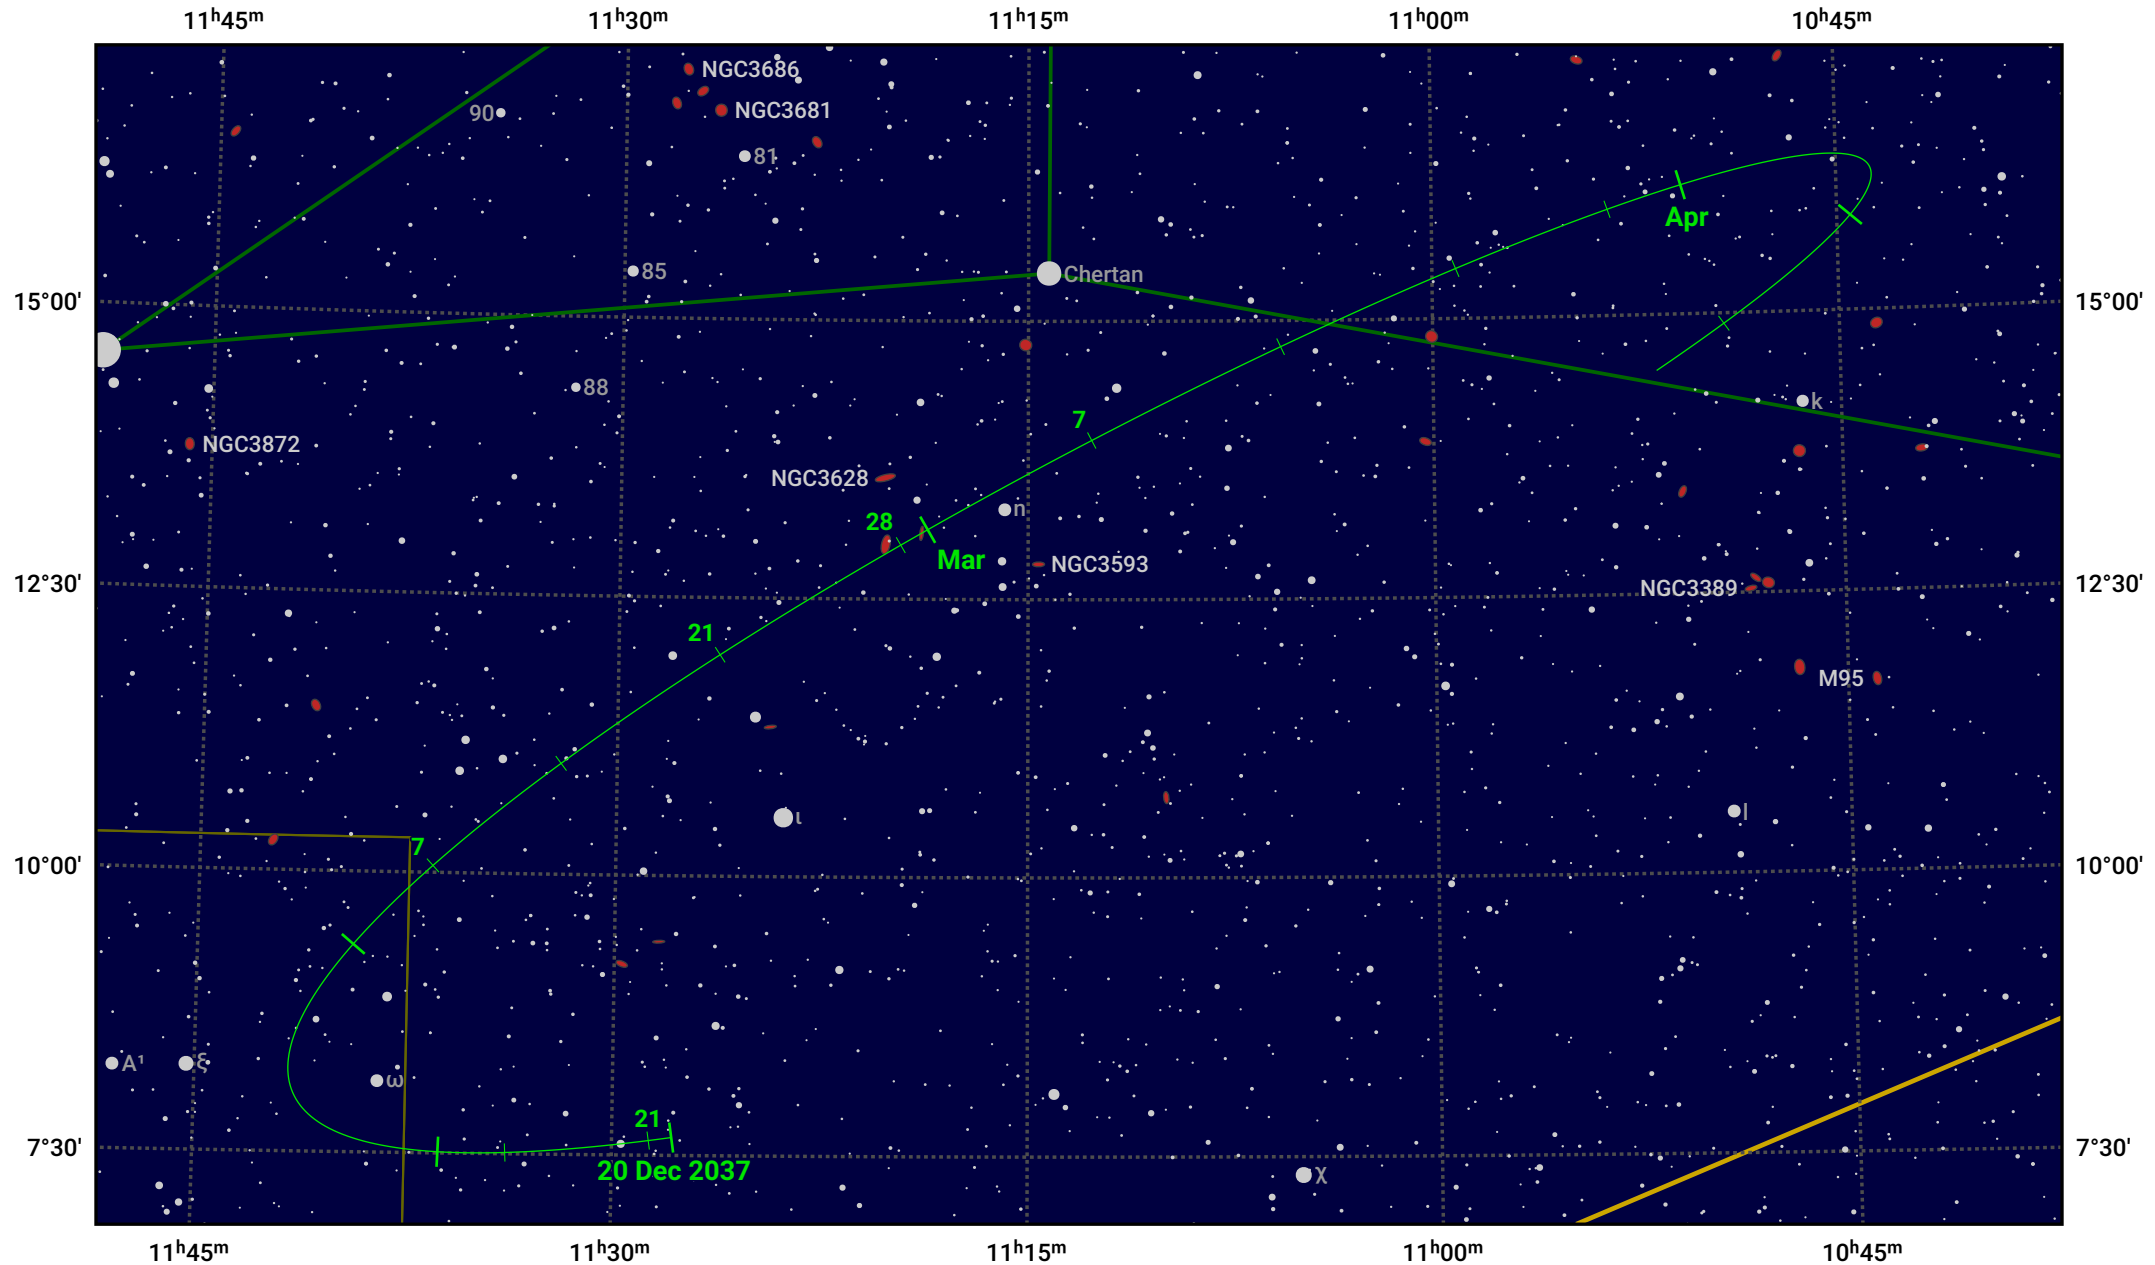

# The path of Asteroid 8 Flora around opposition on 5 Mar 2038

© Dominic Ford 2011–2024. Date markers placed at midnight UTC. Downloaded from <https://in-the-sky.org>

Magnitude scale: 11.0 10.0 9.0 8.0 7.0 6.0 5.0 4.0 3.0 2.0

— Ecliptic Plane

Galaxy Bright nebula Open cluster Globular cluster

Date	Mag	Phase
2038 Jan 1	10.8	96%
2038 Feb 1	10.2	98%
2038 Feb 12	9.9	99%
2038 Mar 1	9.6	100%
2038 Apr 1	10.2	99%
2038 May 1	10.9	96%
2038 May 2	10.9	96%