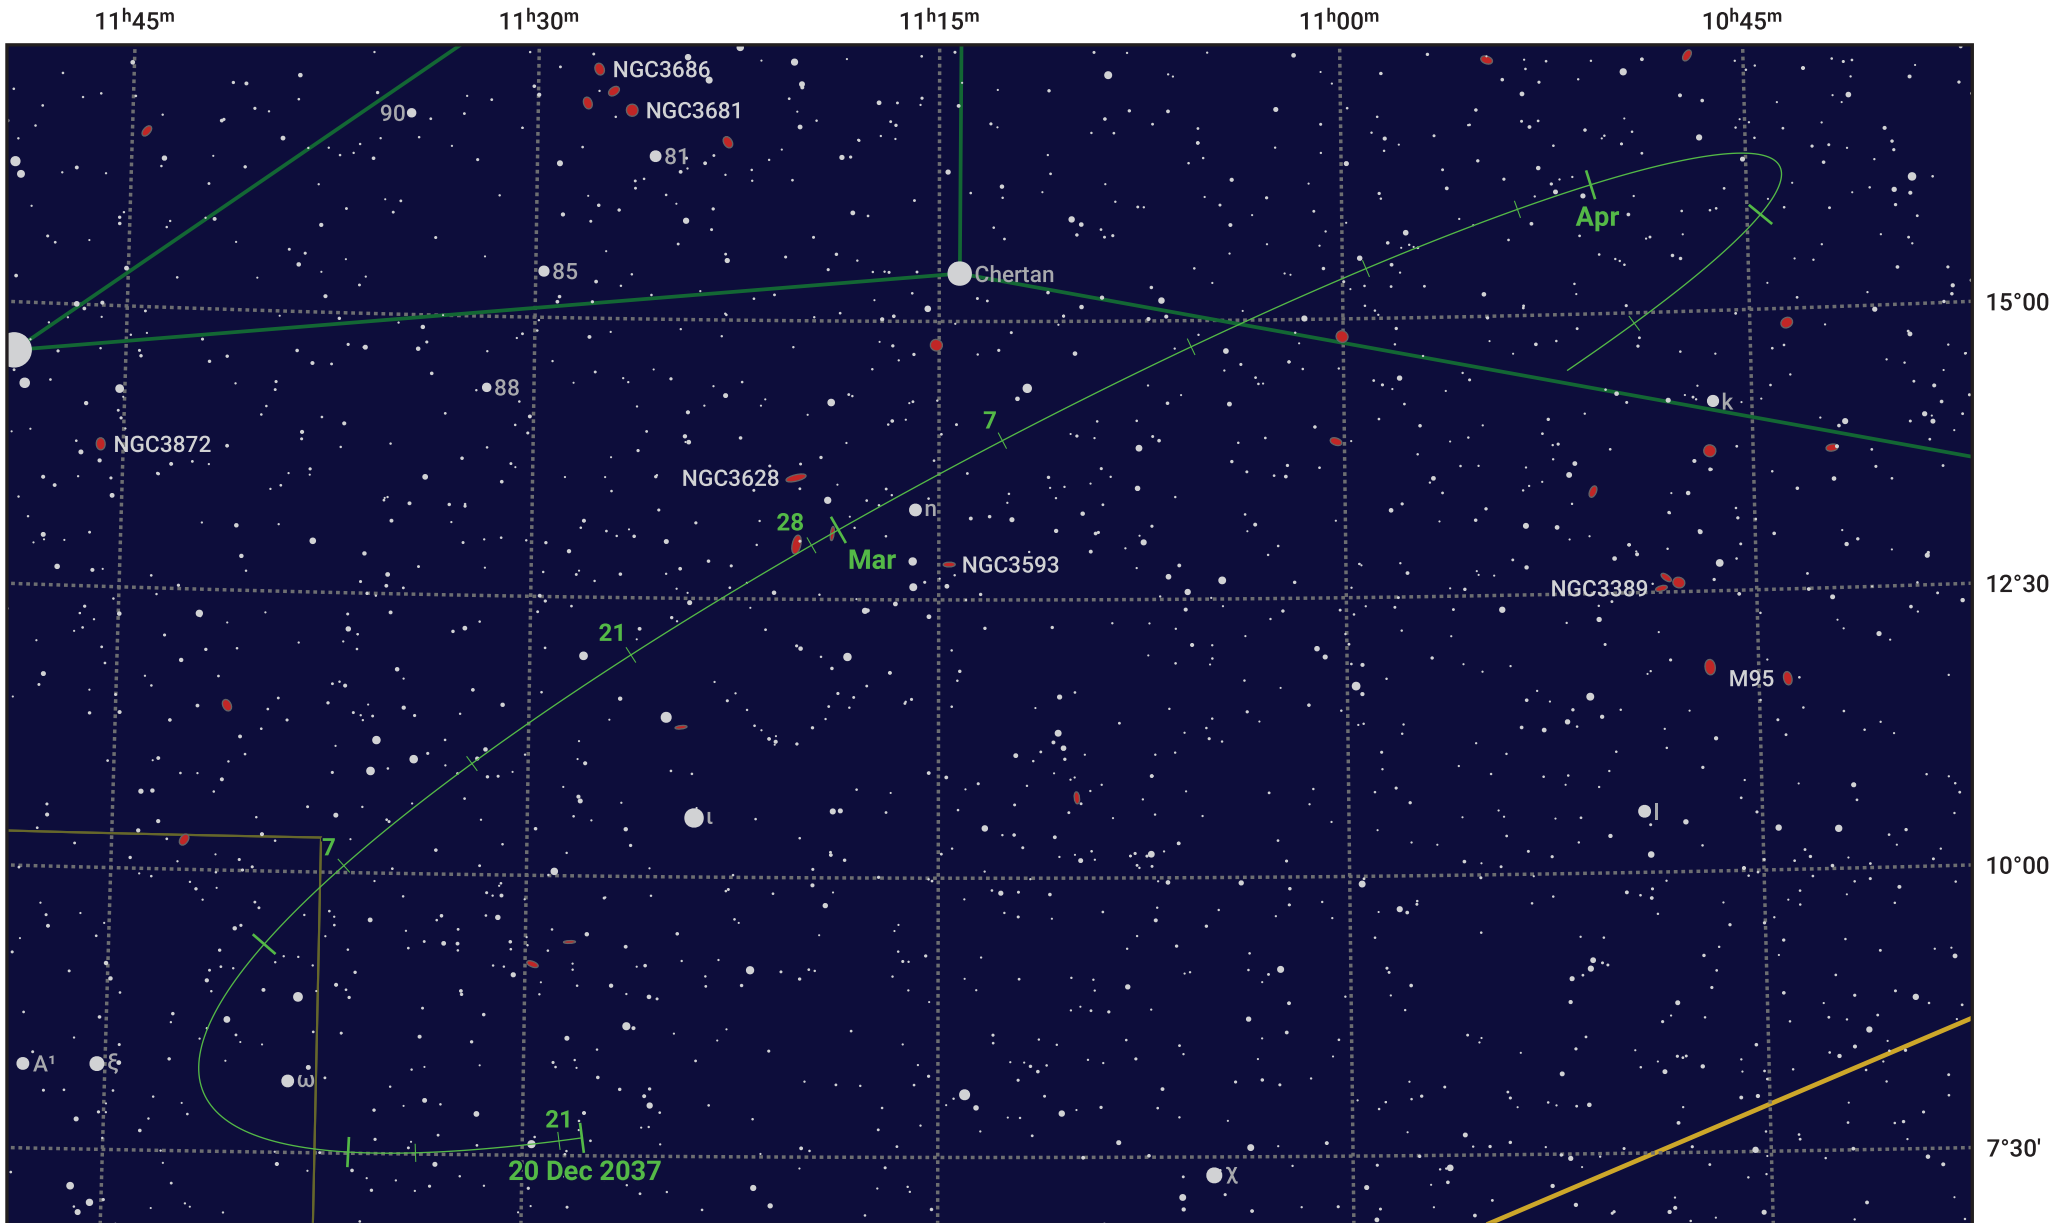

# The path of Asteroid 8 Flora around opposition on 5 Mar 2038

© Dominic Ford 2011–2024. Date markers placed at midnight UTC. Downloaded from <https://in-the-sky.org>

Magnitude scale: 11.0 10.0 9.0 8.0 7.0 6.0 5.0 4.0 3.0 2.0

- Galaxy
- Bright nebula
- Open cluster
- Globular cluster

Date	Mag	Phase
2038 Jan 1	10.8	96%
2038 Feb 1	10.2	98%
2038 Feb 12	9.9	99%
2038 Mar 1	9.6	100%
2038 Apr 1	10.2	99%
2038 May 1	10.9	96%
2038 May 2	10.9	96%