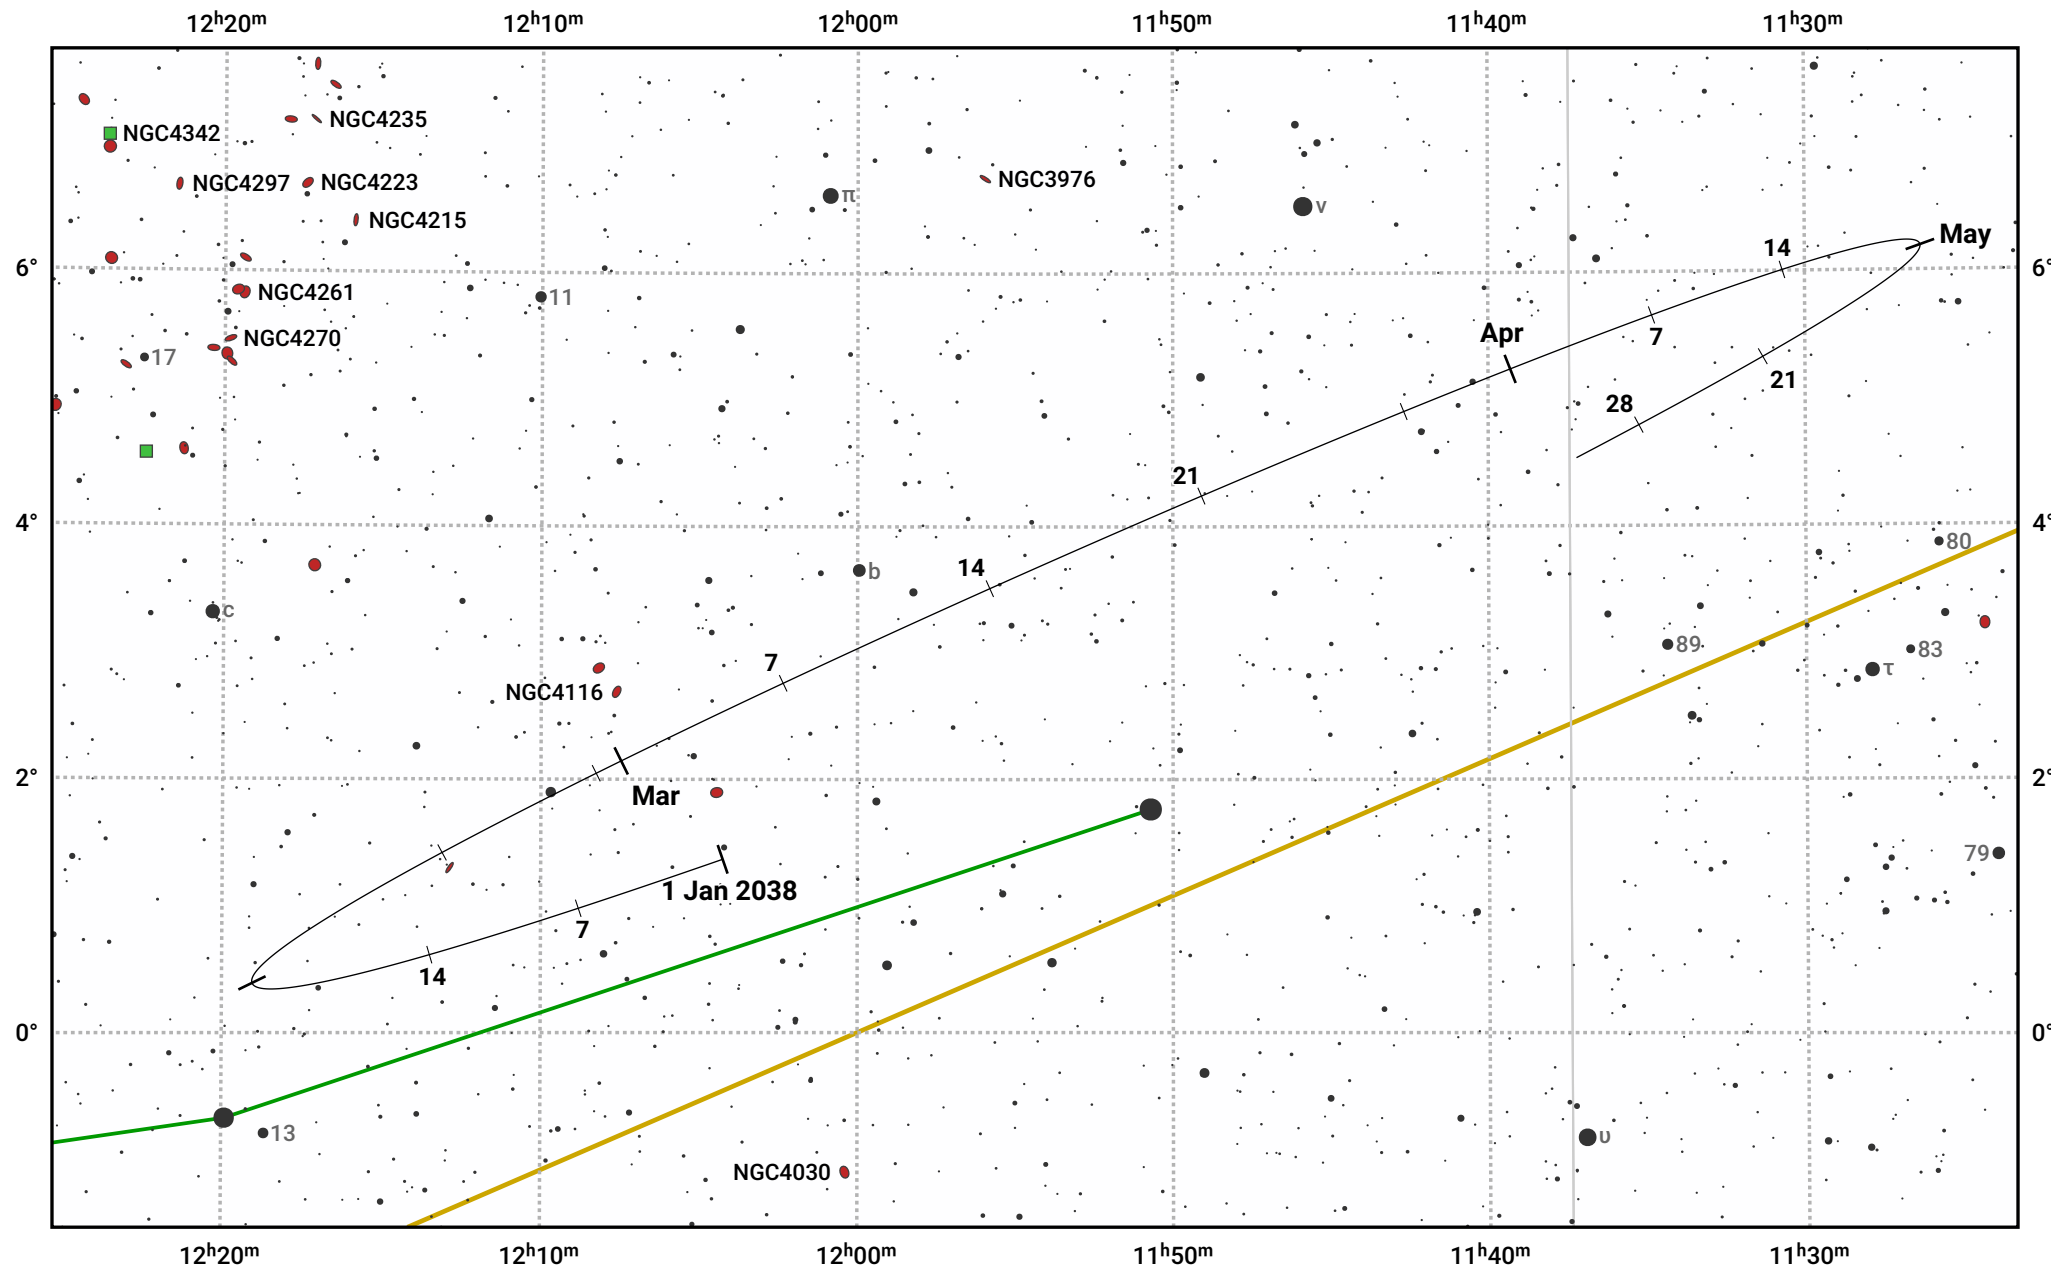

# The path of Asteroid 27 Euterpe around opposition on 17 Mar 2038

© Dominic Ford 2011–2024. Date markers placed at midnight UTC. Downloaded from <https://in-the-sky.org>

Magnitude scale: 11.0 10.0 9.0 8.0 7.0 6.0 5.0 4.0 3.0

— Ecliptic Plane

Galaxy Bright nebula Open cluster Globular cluster

Date	Mag	Phase
2038 Jan 1	11.1	94%
2038 Feb 1	10.6	97%
2038 Feb 23	10.1	99%
2038 Mar 1	9.9	99%
2038 Apr 1	10.0	100%
2038 May 1	10.9	97%
2038 May 9	11.1	97%