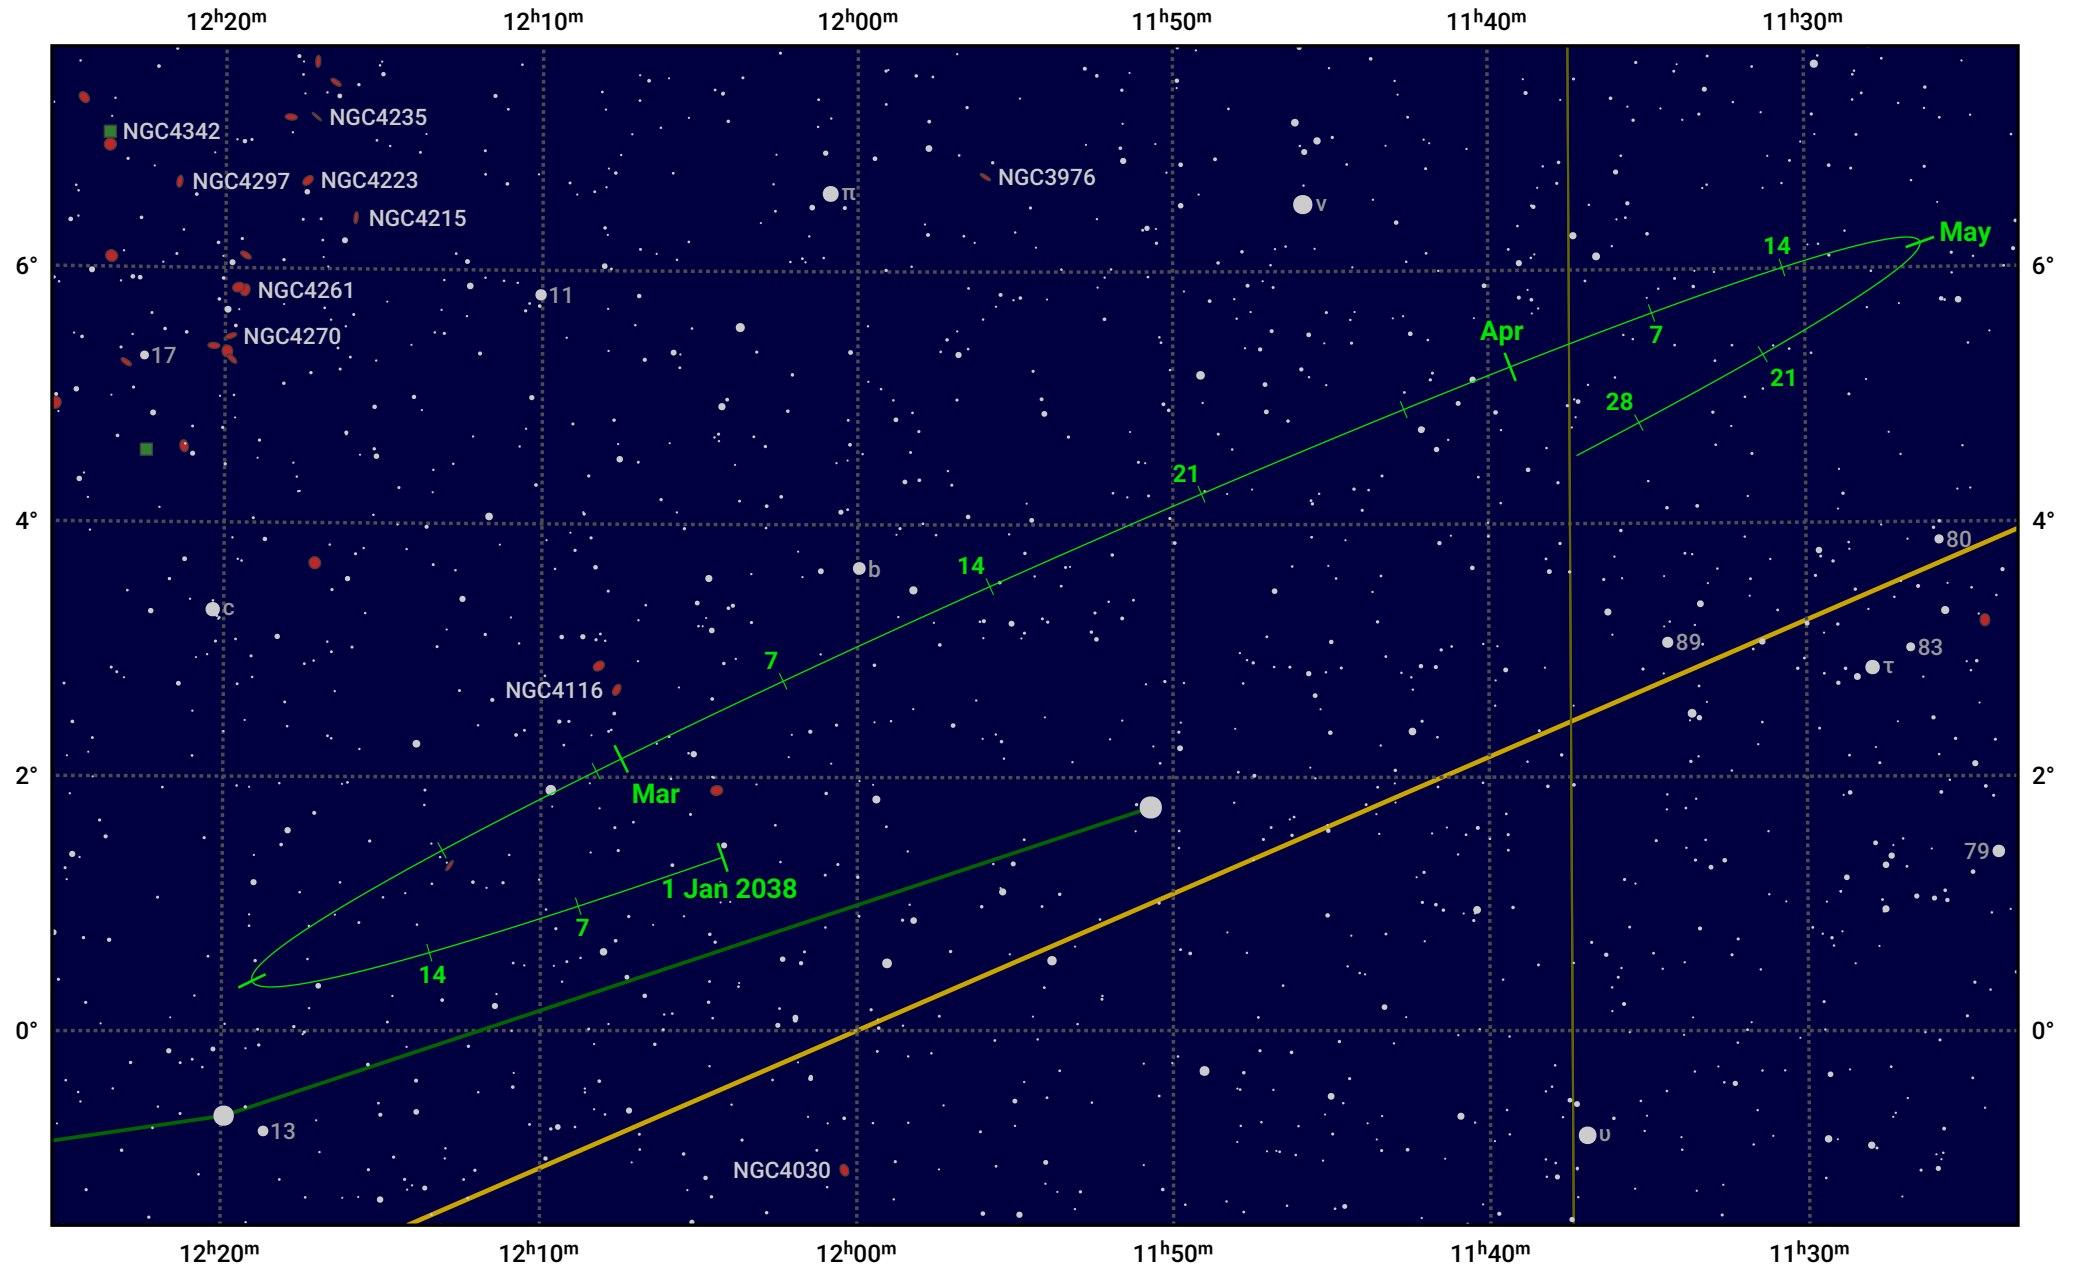

The path of Asteroid 27 Euterpe around opposition on 17 Mar 2038

© Dominic Ford 2011–2024. Date markers placed at midnight UTC. Downloaded from <https://in-the-sky.org>

Magnitude scale: 11.0 10.0 9.0 8.0 7.0 6.0 5.0 4.0 3.0

— Ecliptic Plane

Galaxy Bright nebula Open cluster Globular cluster

Date	Mag	Phase
2038 Jan 1	11.1	94%
2038 Feb 1	10.6	97%
2038 Feb 23	10.1	99%
2038 Mar 1	9.9	99%
2038 Apr 1	10.0	100%
2038 May 1	10.9	97%
2038 May 9	11.1	97%