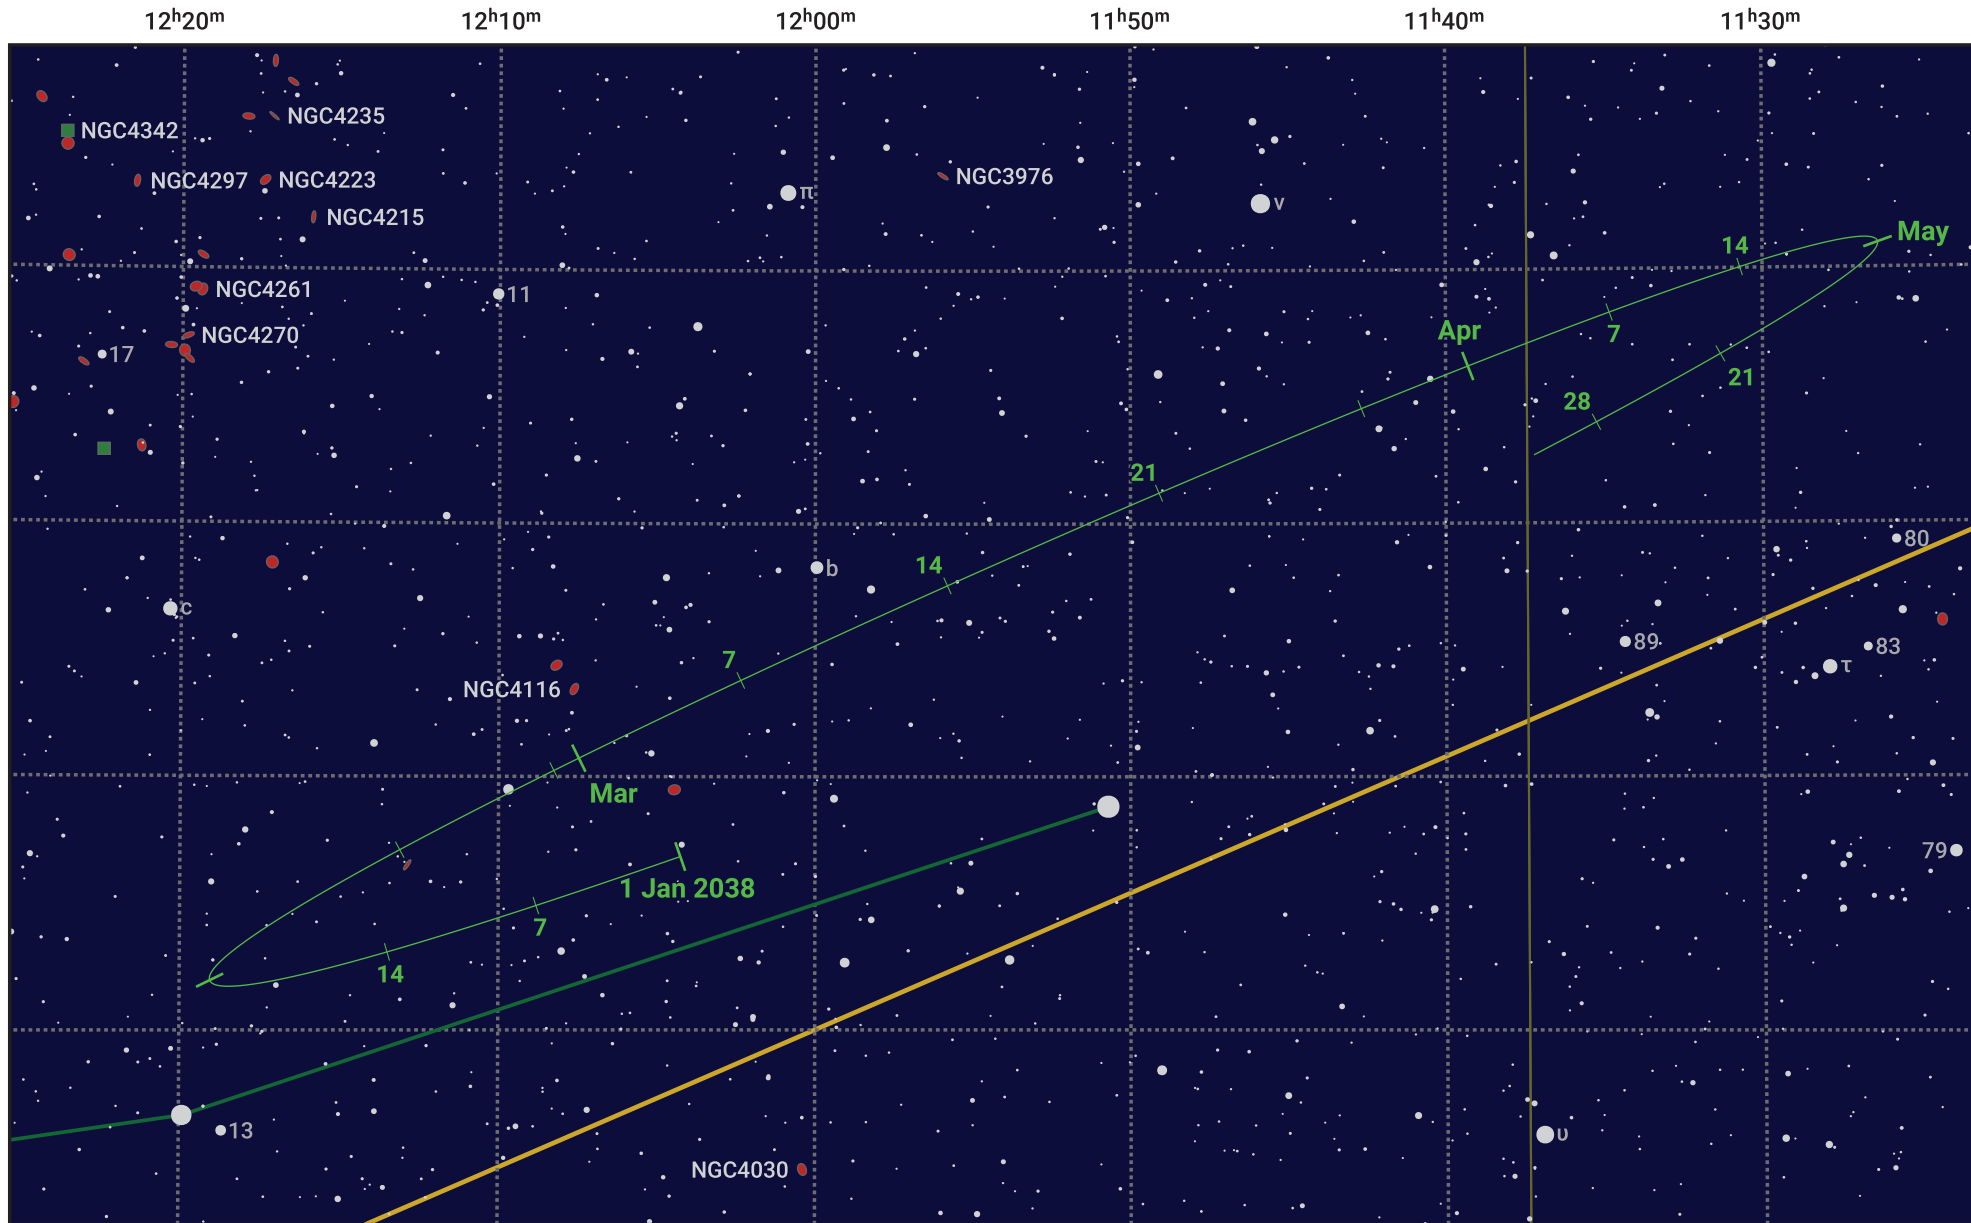

The path of Asteroid 27 Euterpe around opposition on 17 Mar 2038

© Dominic Ford 2011–2024. Date markers placed at midnight UTC. Downloaded from <https://in-the-sky.org>

Magnitude scale: 11.0 10.0 9.0 8.0 7.0 6.0 5.0 4.0 3.0

— Ecliptic Plane

Galaxy Bright nebula Open cluster Globular cluster

Date	Mag	Phase
2038 Jan 1	11.1	94%
2038 Feb 1	10.6	97%
2038 Feb 23	10.1	99%
2038 Mar 1	9.9	99%
2038 Apr 1	10.0	100%
2038 May 1	10.9	97%
2038 May 9	11.1	97%