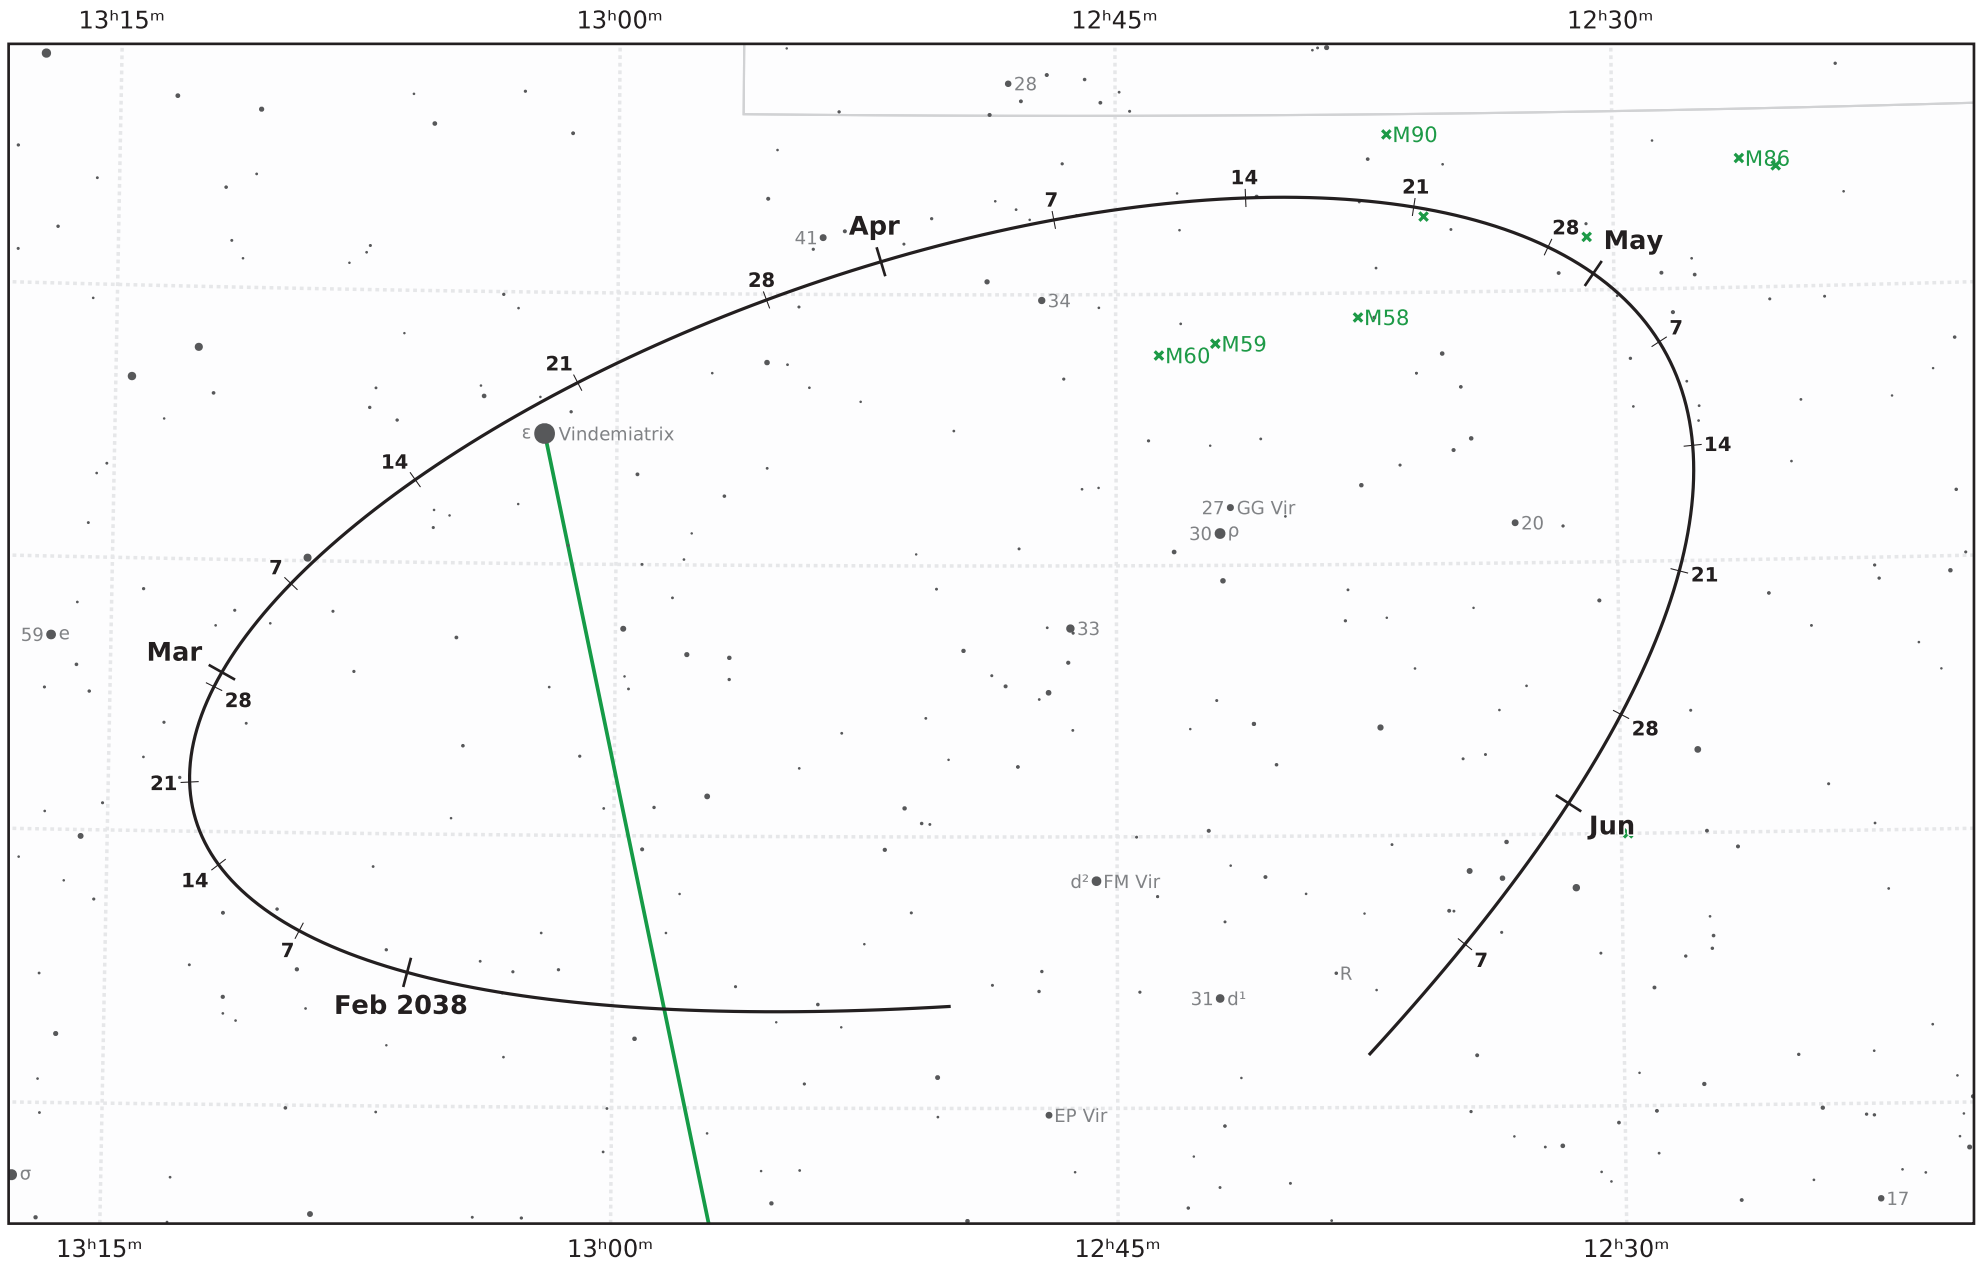

# The path of Asteroid 14 Irene around opposition on 29 Mar 2038

© Dominic Ford 2011-2021. Downloaded from <https://in-the-sky.org>

Magnitude scale: 9.5 9.0 8.5 8.0 7.5 7.0 6.5 6.0 5.5 5.0 4.5 4.0 3.5 3.0

● 2.5