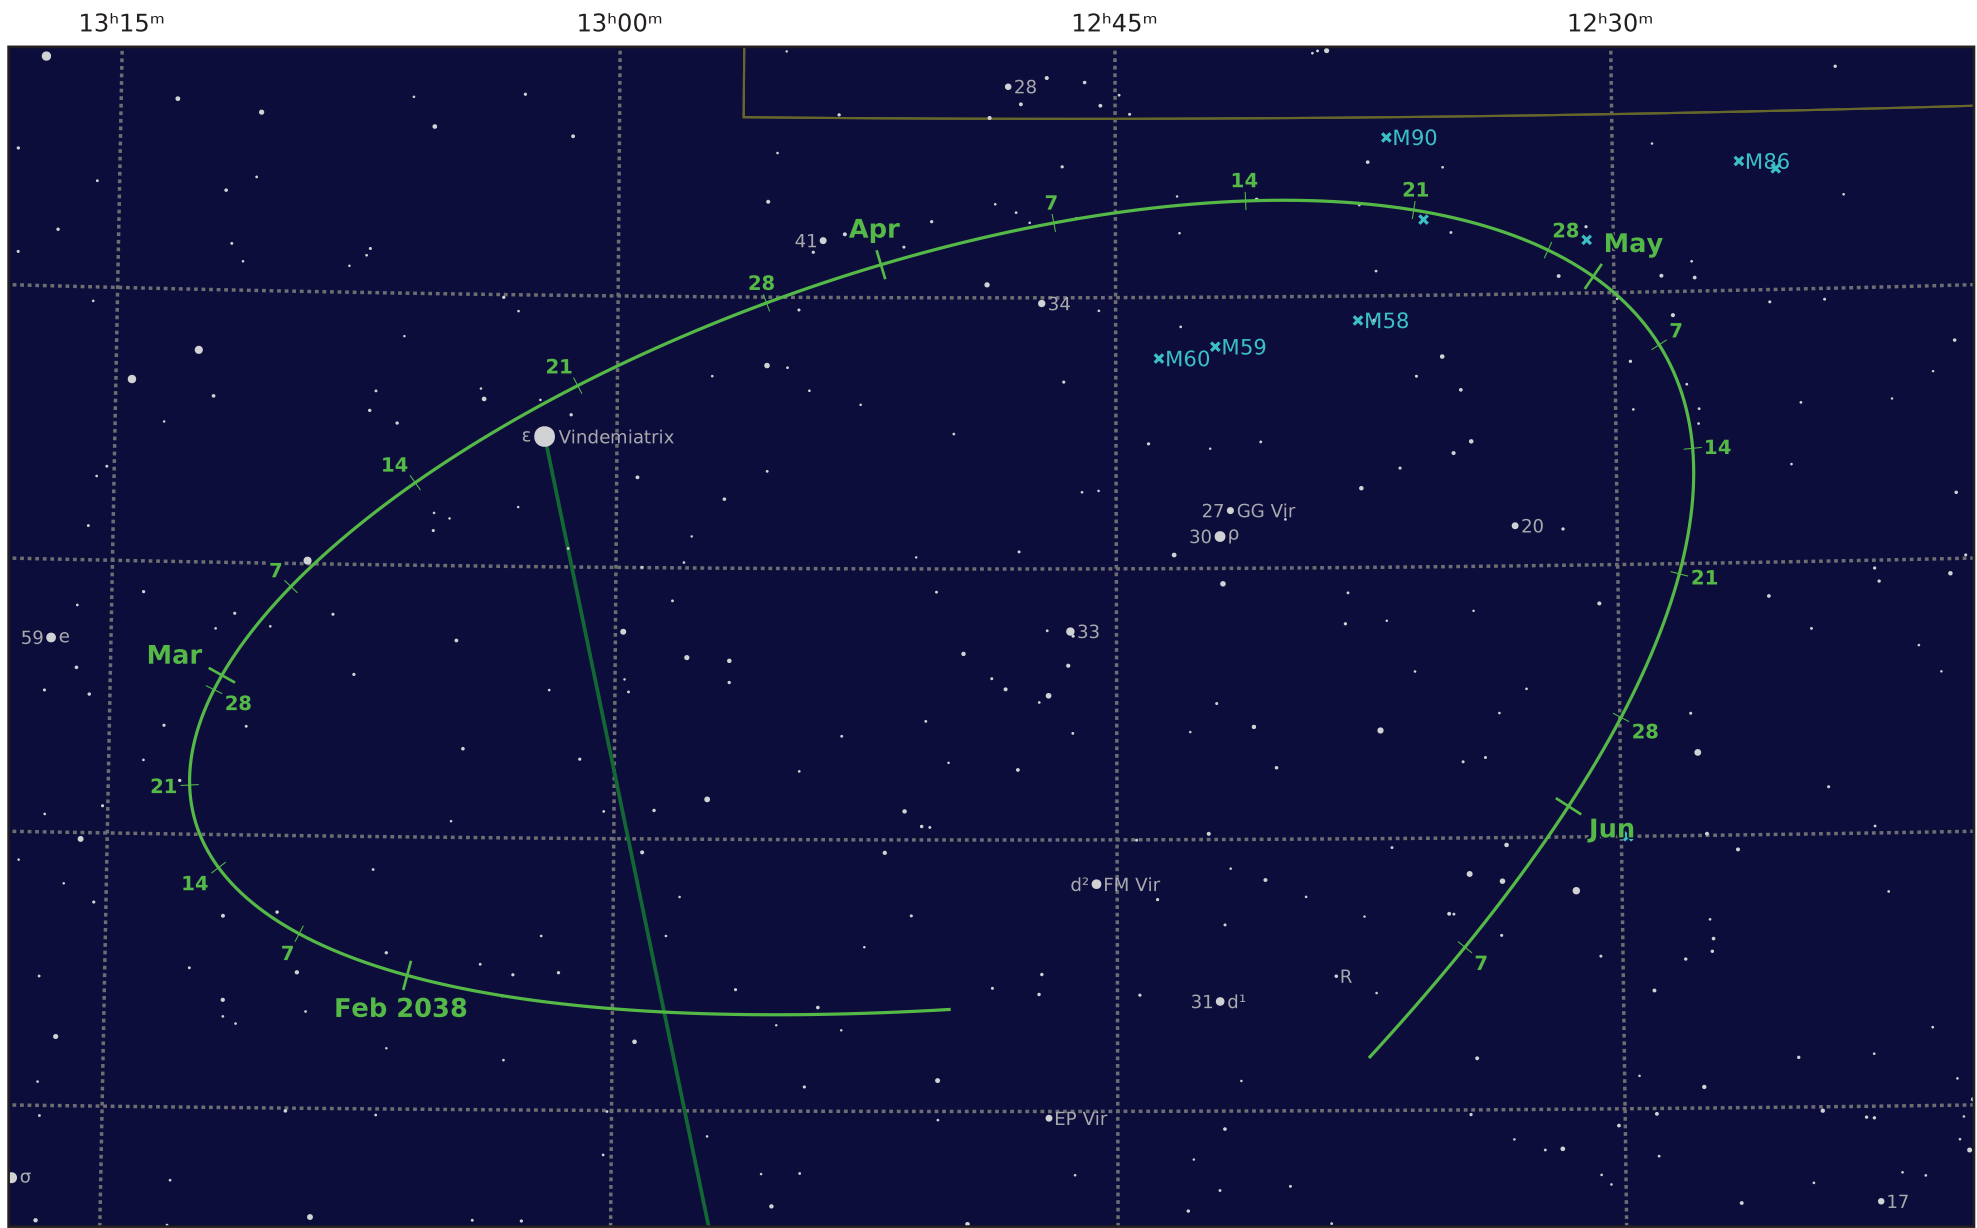

# The path of Asteroid 14 Irene around opposition on 29 Mar 2038

© Dominic Ford 2011-2021. Downloaded from <https://in-the-sky.org>

Magnitude scale: 9.5 9.0 8.5 8.0 7.5 7.0 6.5 6.0 5.5 5.0 4.5 4.0 3.5 3.0