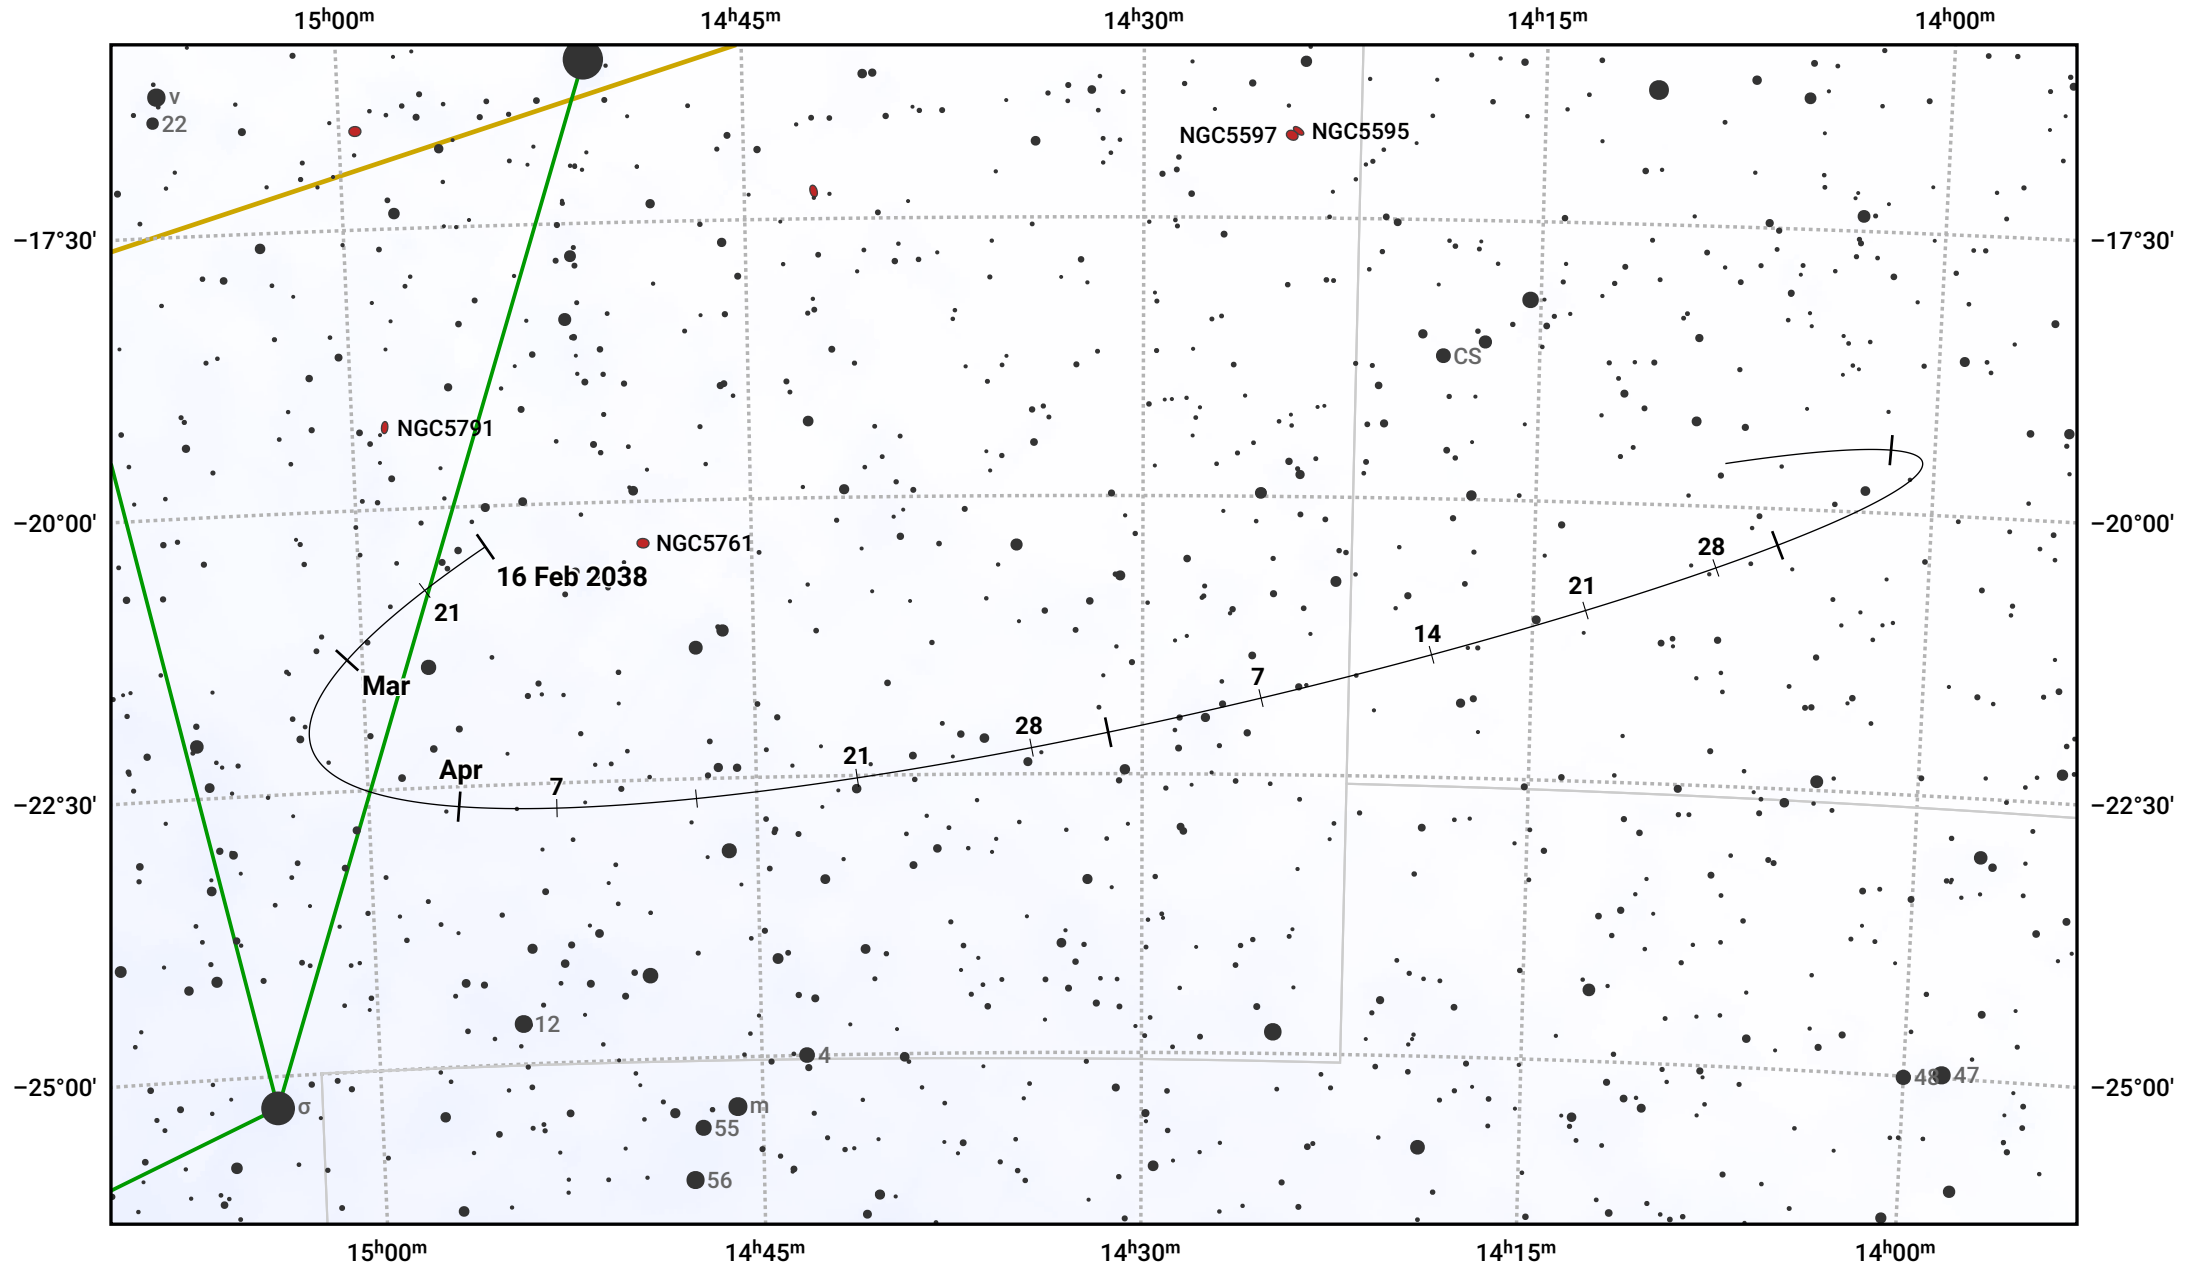

# The path of Asteroid 29 Amphitrite around opposition on 2 May 2038

© Dominic Ford 2011–2024. Date markers placed at midnight UTC. Downloaded from <https://in-the-sky.org>

Magnitude scale: ● 10.0 ● 9.0 ● 8.0 ● 7.0 ● 6.0 ● 5.0 ● 4.0 ● 3.0 ● 2.0

— Ecliptic Plane

● Galaxy    ■ Bright nebula    ● Open cluster    ⊕ Globular cluster

Date	Mag
2038 Mar 1	10.9
2038 Apr 1	10.3
2038 Apr 12	10.0
2038 May 1	9.7
2038 Jun 1	10.2
2038 Jul 1	10.8
2038 Jul 16	11.1