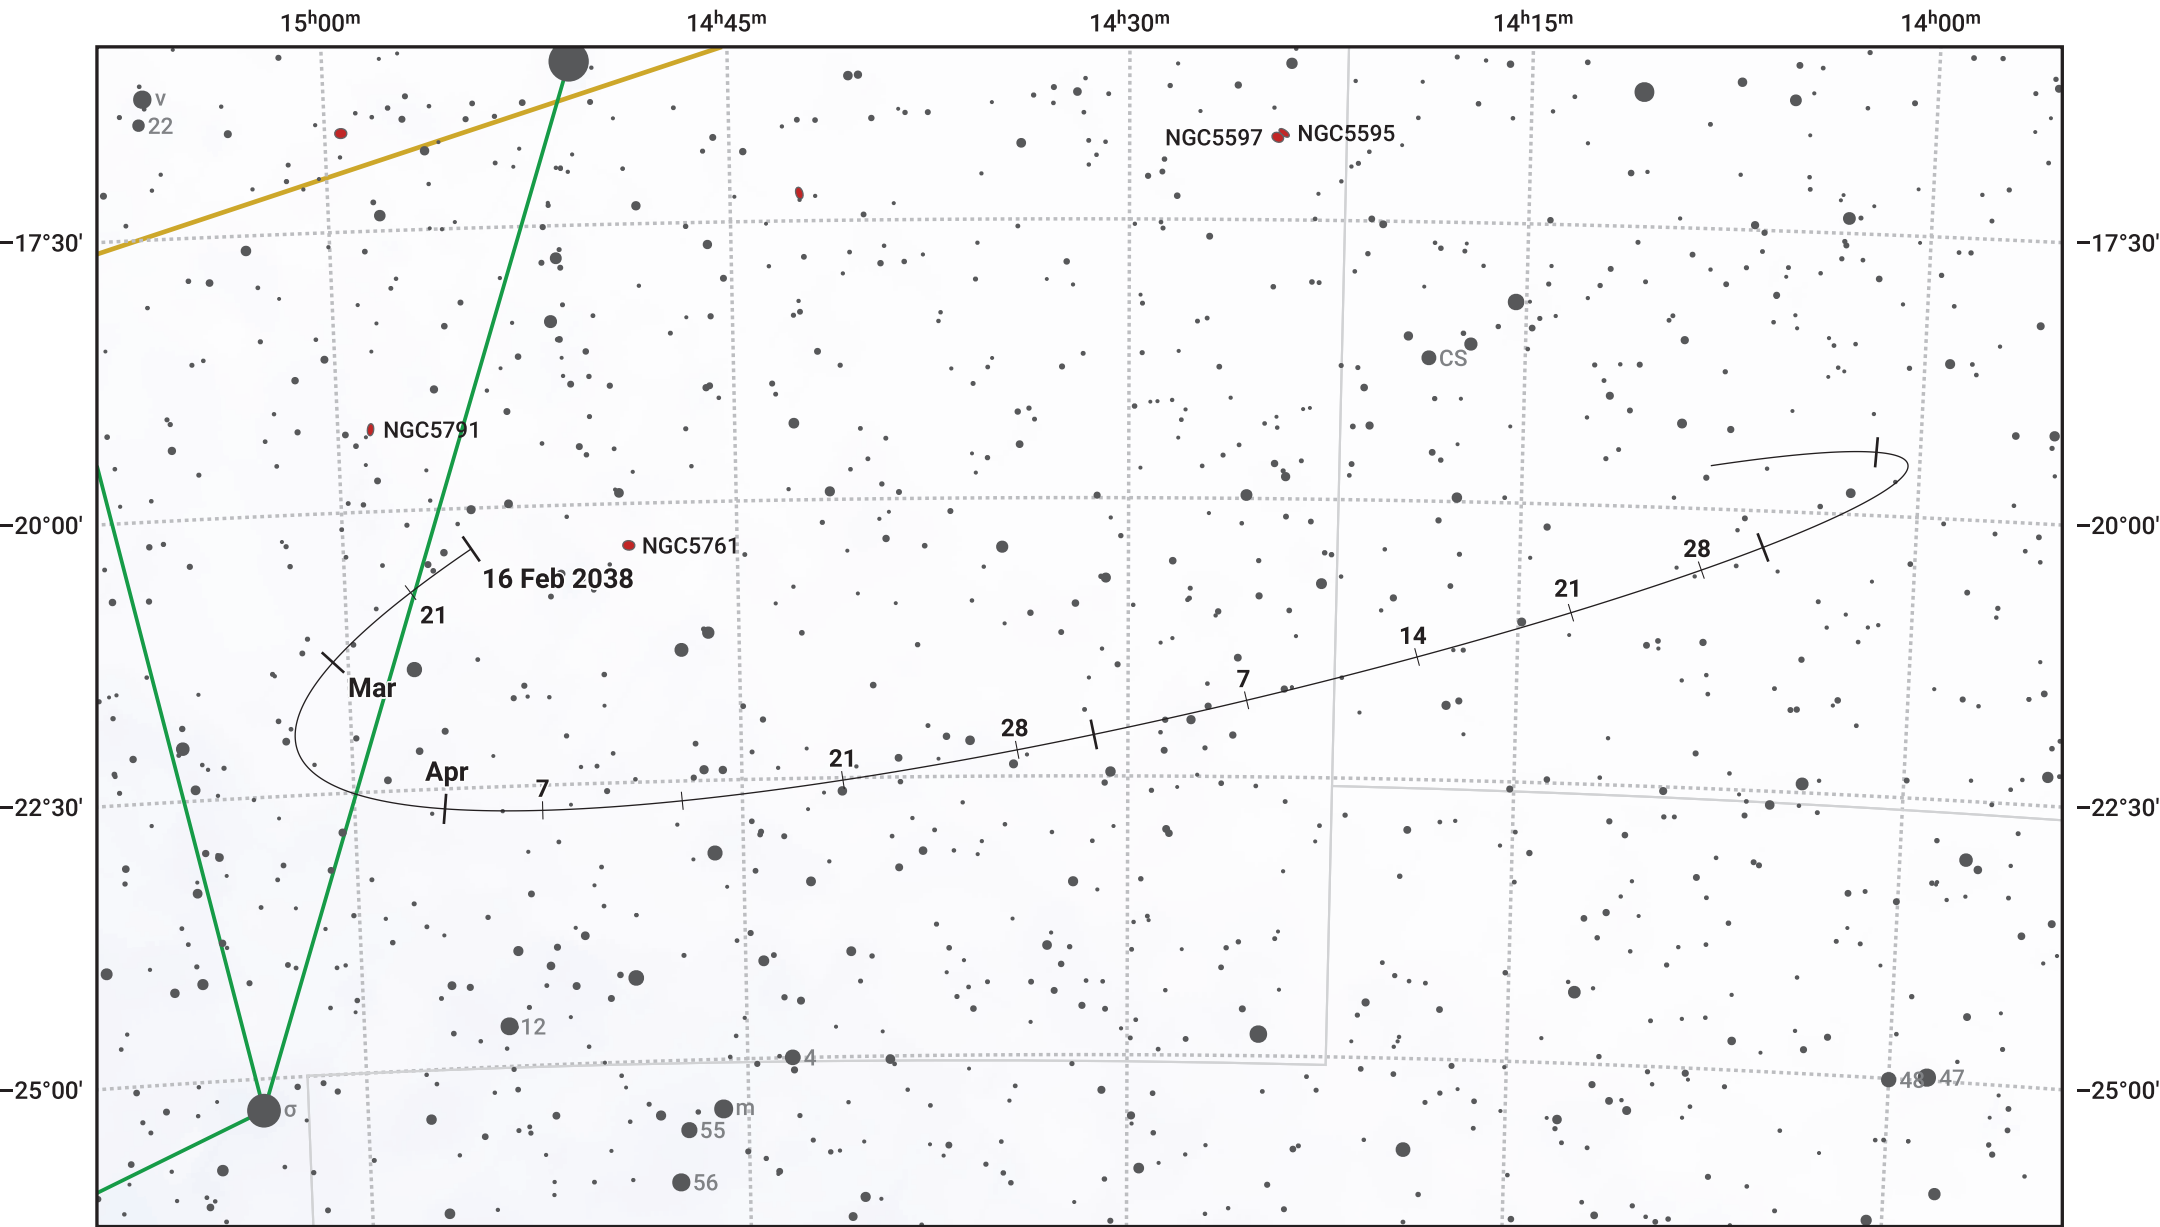

The path of Asteroid 29 Amphitrite around opposition on 2 May 2038

© Dominic Ford 2011–2024. Date markers placed at midnight UTC. Downloaded from <https://in-the-sky.org>

Magnitude scale: ● 10.0 ● 9.0 ● 8.0 ● 7.0 ● 6.0 ● 5.0 ● 4.0 ● 3.0 ● 2.0

— Ecliptic Plane

● Galaxy ■ Bright nebula ● Open cluster ● Globular cluster

Date	Mag
2038 Mar 1	10.9
2038 Apr 1	10.3
2038 Apr 12	10.0
2038 May 1	9.7
2038 Jun 1	10.2
2038 Jul 1	10.8
2038 Jul 16	11.1