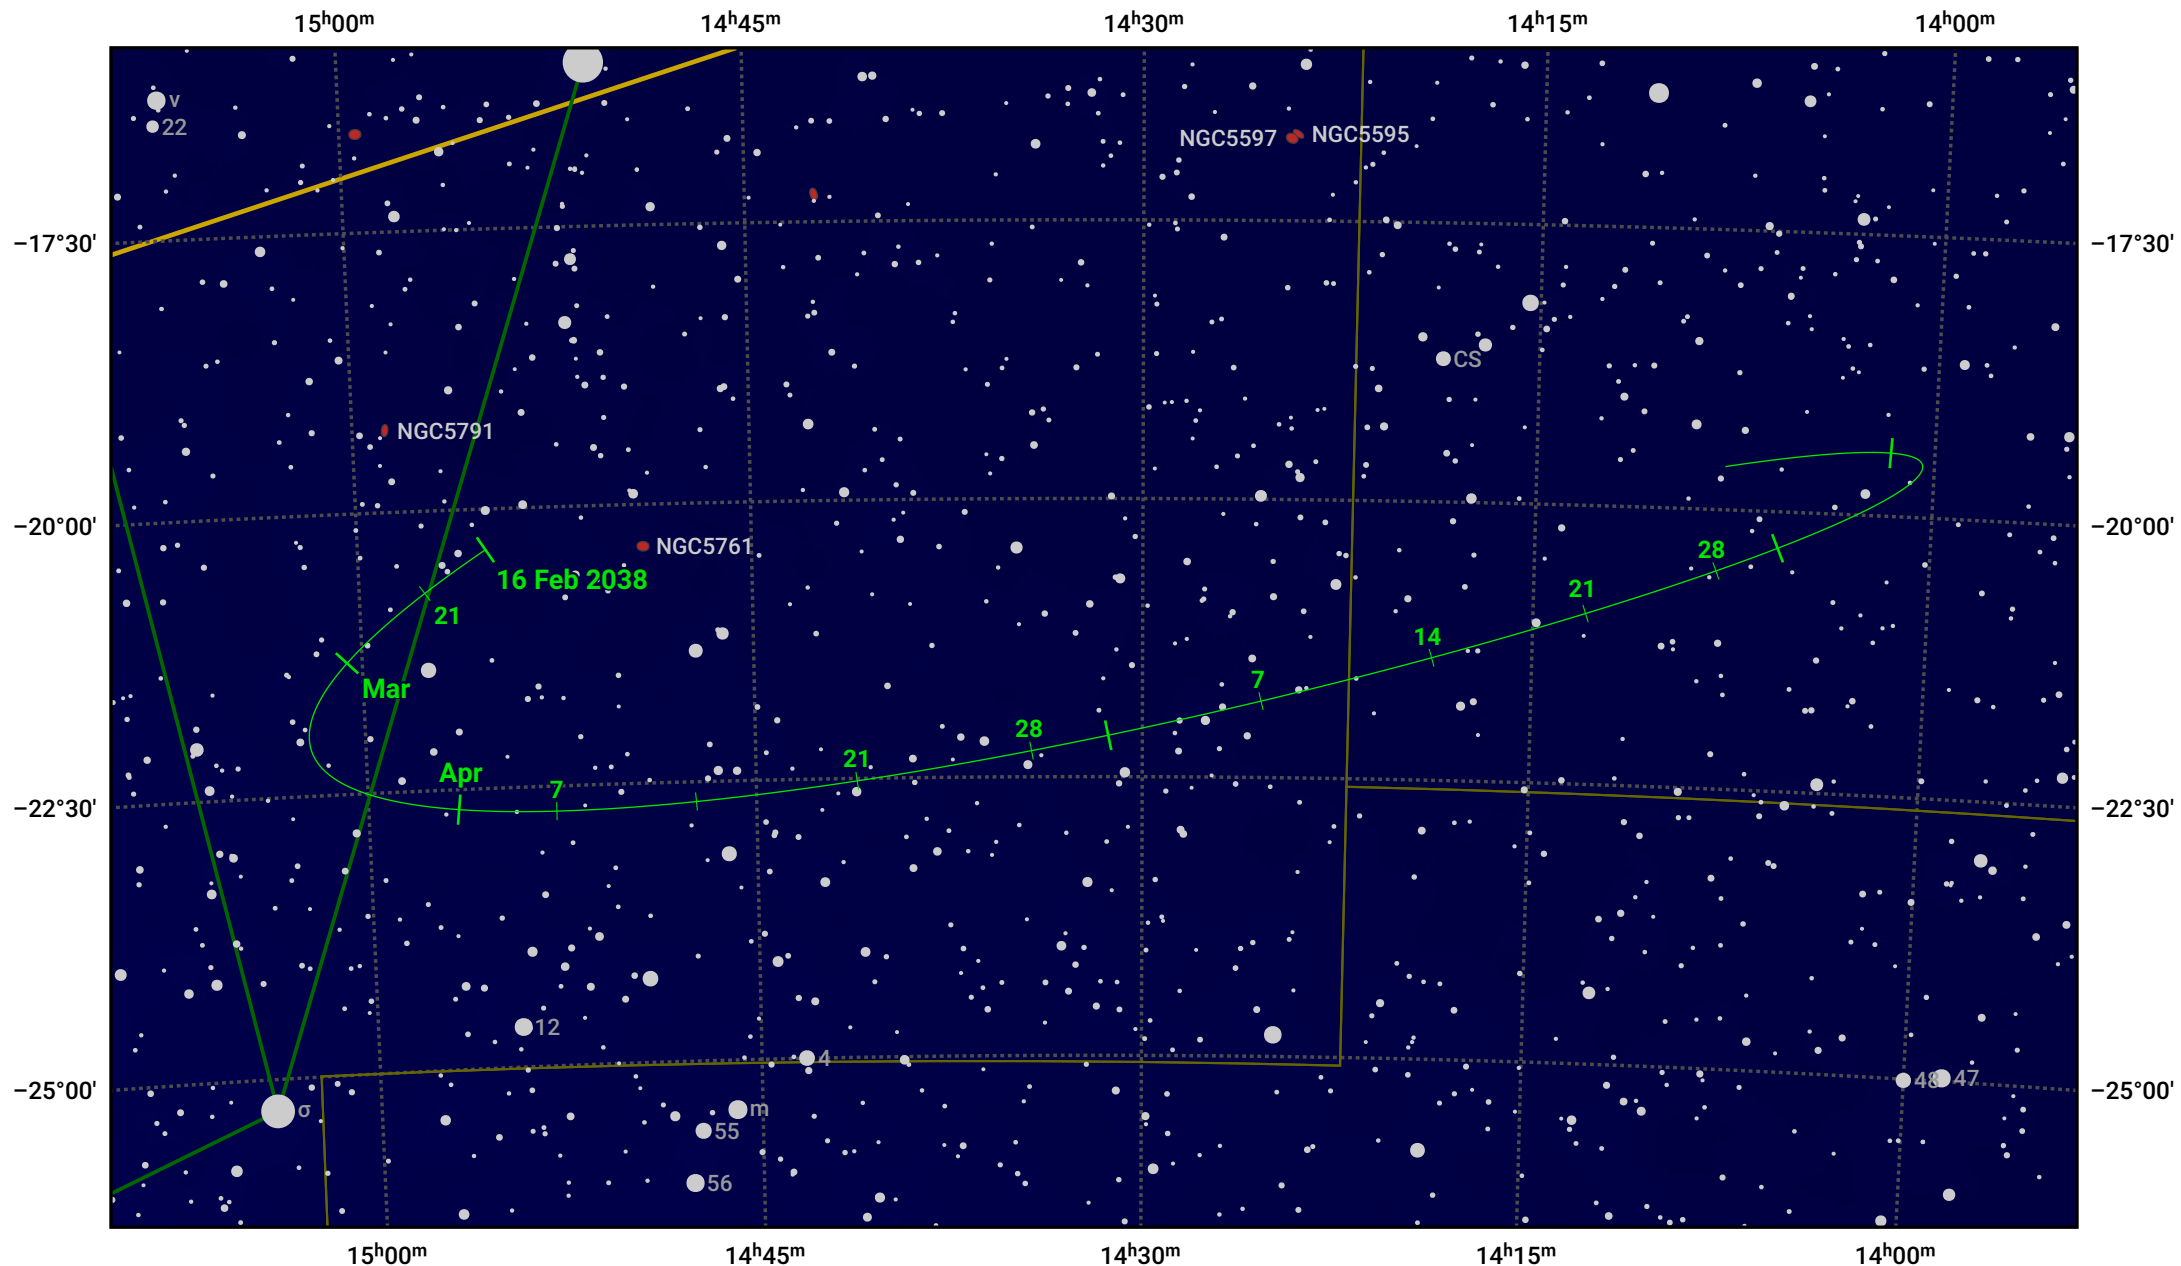

The path of Asteroid 29 Amphitrite around opposition on 2 May 2038

© Dominic Ford 2011–2024. Date markers placed at midnight UTC. Downloaded from <https://in-the-sky.org>

Magnitude scale: ● 10.0 ● 9.0 ● 8.0 ● 7.0 ● 6.0 ● 5.0 ● 4.0 ● 3.0 ● 2.0

— Ecliptic Plane

● Galaxy ■ Bright nebula ● Open cluster ● Globular cluster

Date	Mag
2038 Mar 1	10.9
2038 Apr 1	10.3
2038 Apr 12	10.0
2038 May 1	9.7
2038 Jun 1	10.2
2038 Jul 1	10.8
2038 Jul 16	11.1