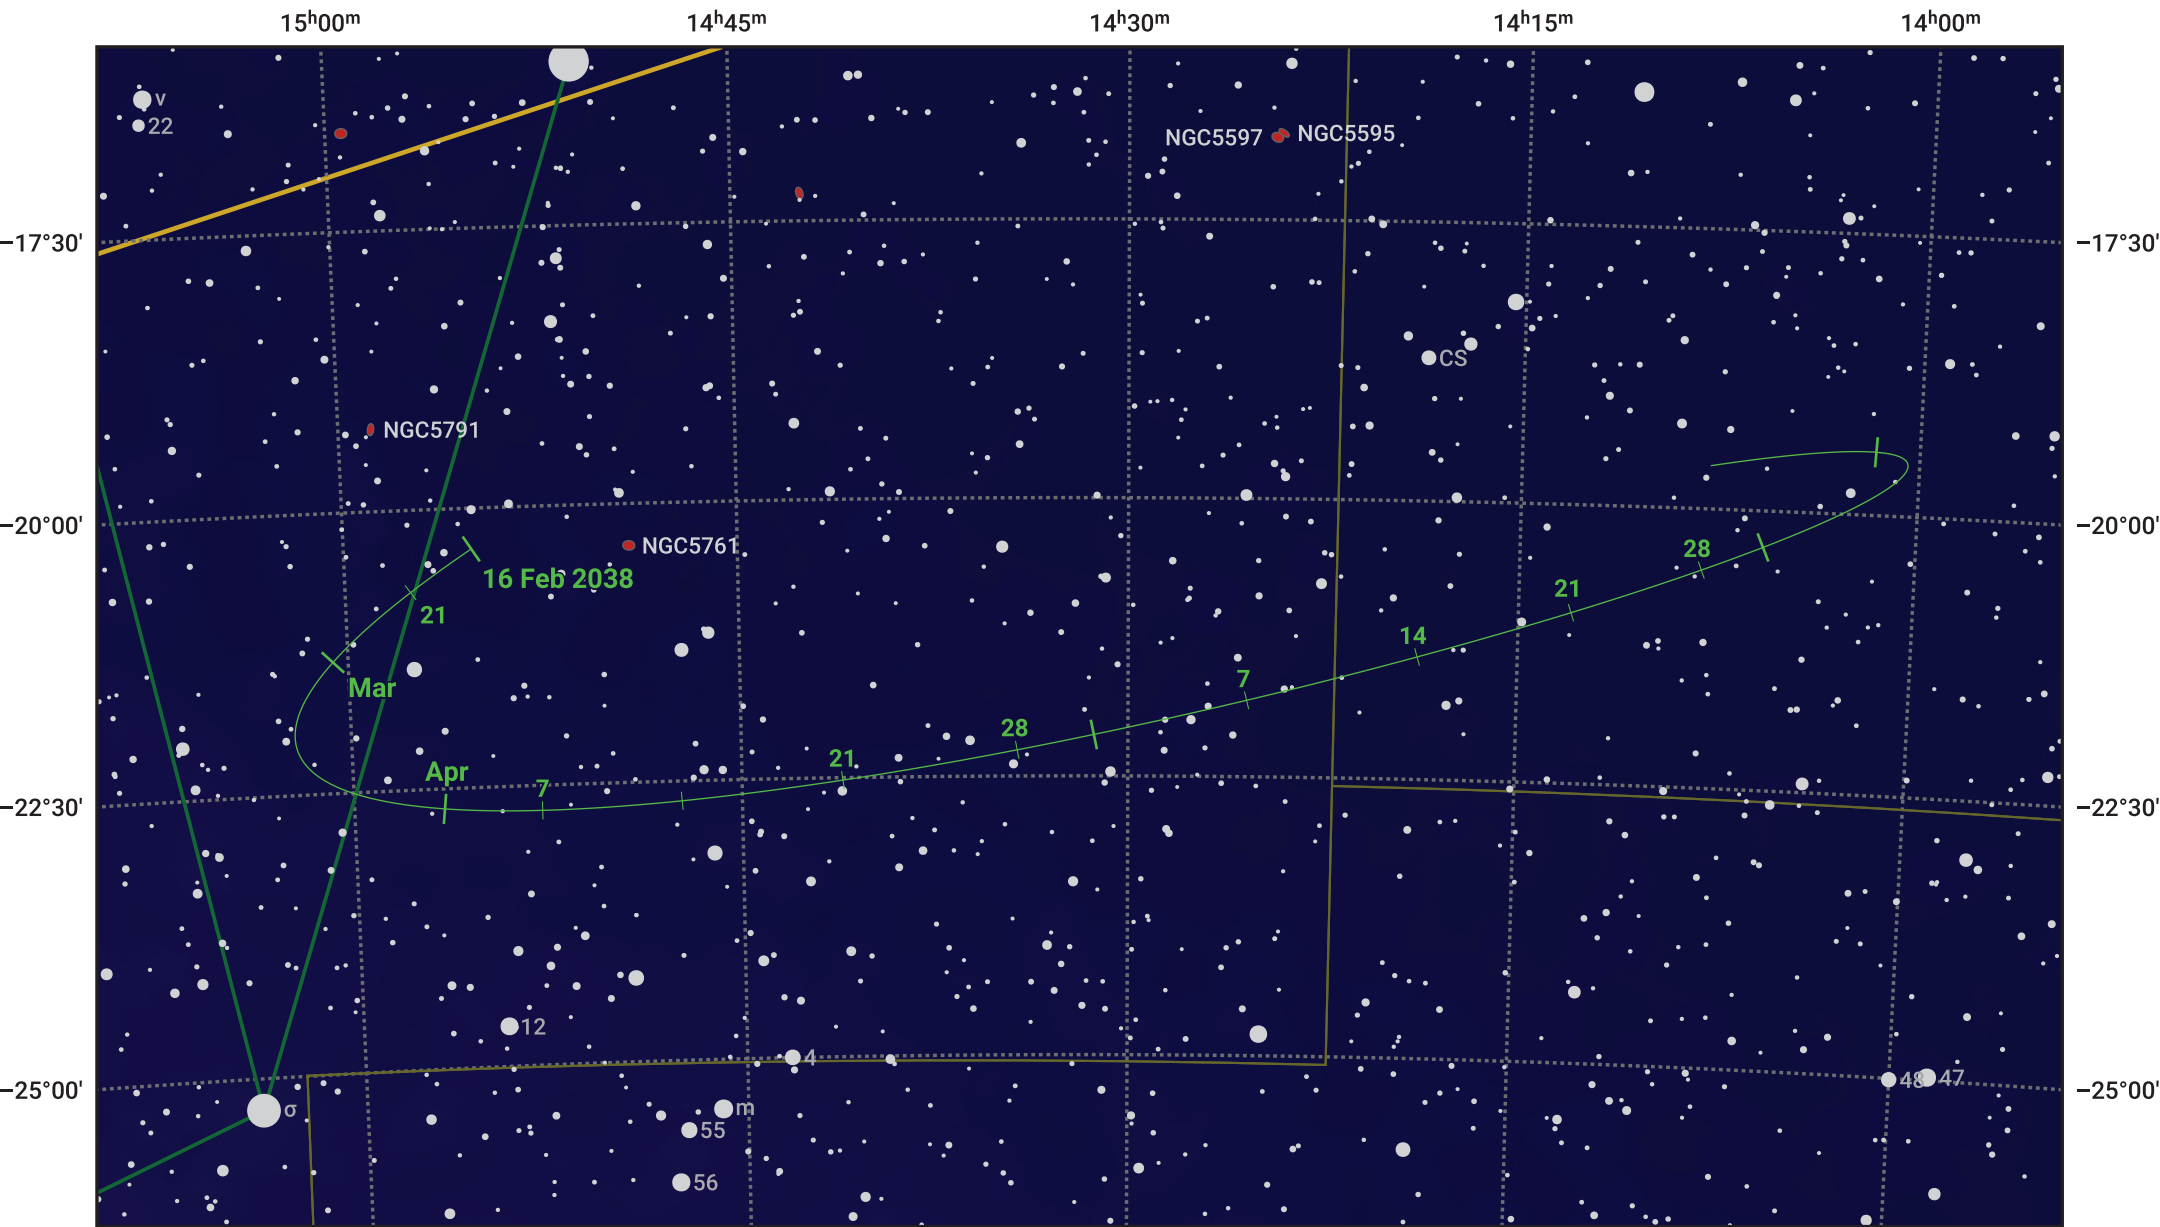

The path of Asteroid 29 Amphitrite around opposition on 2 May 2038

© Dominic Ford 2011–2024. Date markers placed at midnight UTC. Downloaded from <https://in-the-sky.org>

Magnitude scale: 10.0 9.0 8.0 7.0 6.0 5.0 4.0 3.0 2.0

— Ecliptic Plane

Galaxy Bright nebula Open cluster Globular cluster

Date	Mag
2038 Mar 1	10.9
2038 Apr 1	10.3
2038 Apr 12	10.0
2038 May 1	9.7
2038 Jun 1	10.2
2038 Jul 1	10.8
2038 Jul 16	11.1