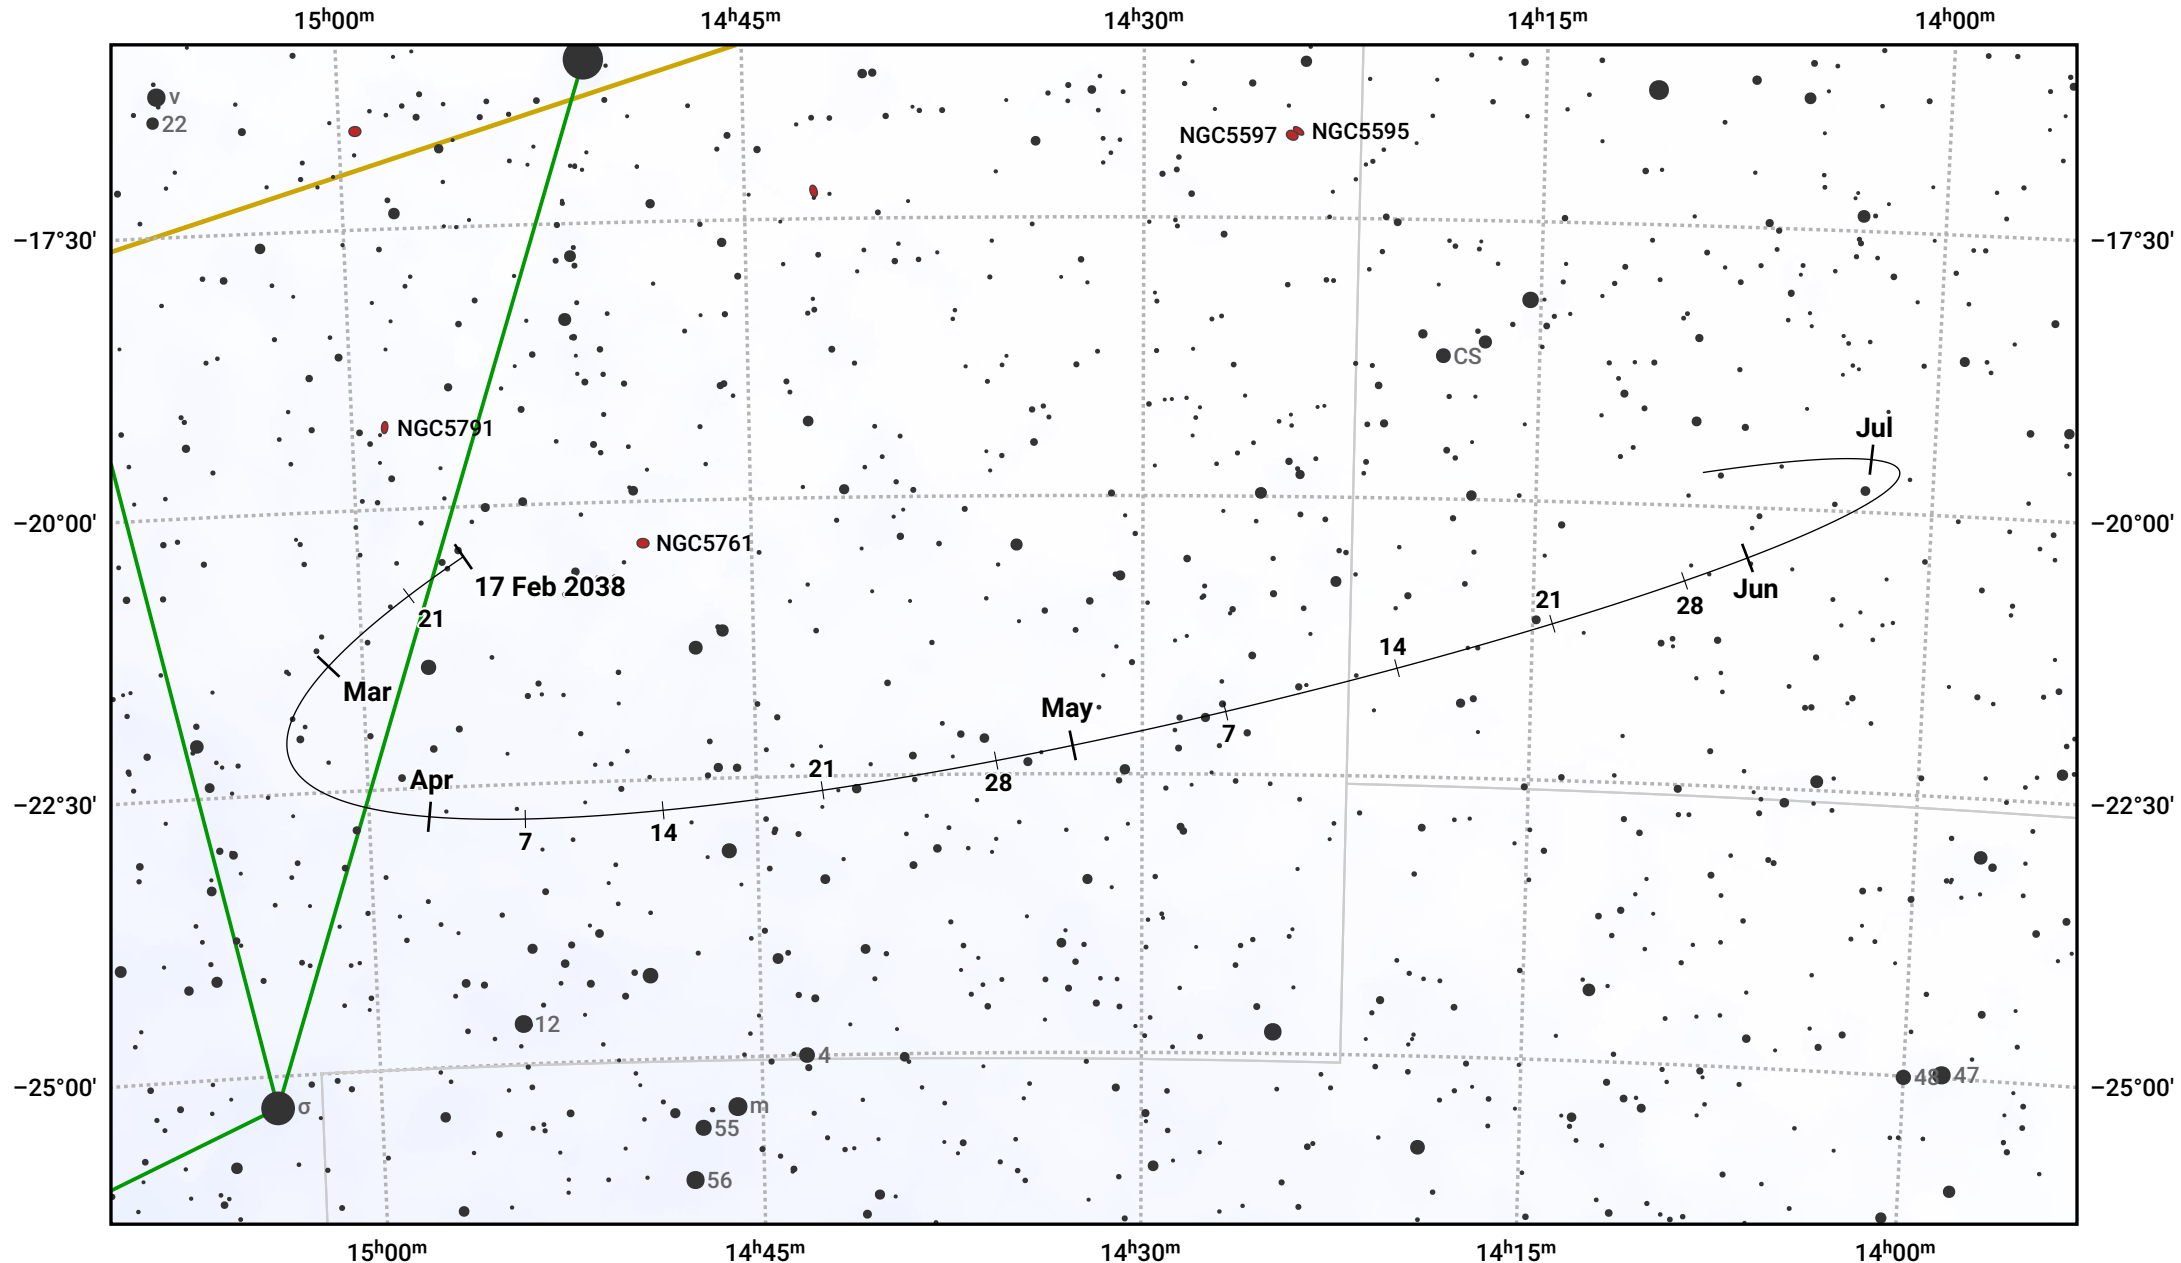

# The path of Asteroid 29 Amphitrite around opposition on 3 May 2038

© Dominic Ford 2011–2024. Date markers placed at midnight UTC. Downloaded from <https://in-the-sky.org>

Magnitude scale: ● 10.0 ● 9.0 ● 8.0 ● 7.0 ● 6.0 ● 5.0 ● 4.0 ● 3.0 ● 2.0

— Ecliptic Plane

● Galaxy    ■ Bright nebula    ● Open cluster    ⊕ Globular cluster

Date	Mag
2038 Mar 1	10.9
2038 Apr 1	10.3
2038 Apr 13	10.0
2038 May 1	9.6
2038 Jun 1	10.2
2038 Jul 1	10.8
2038 Jul 15	11.0