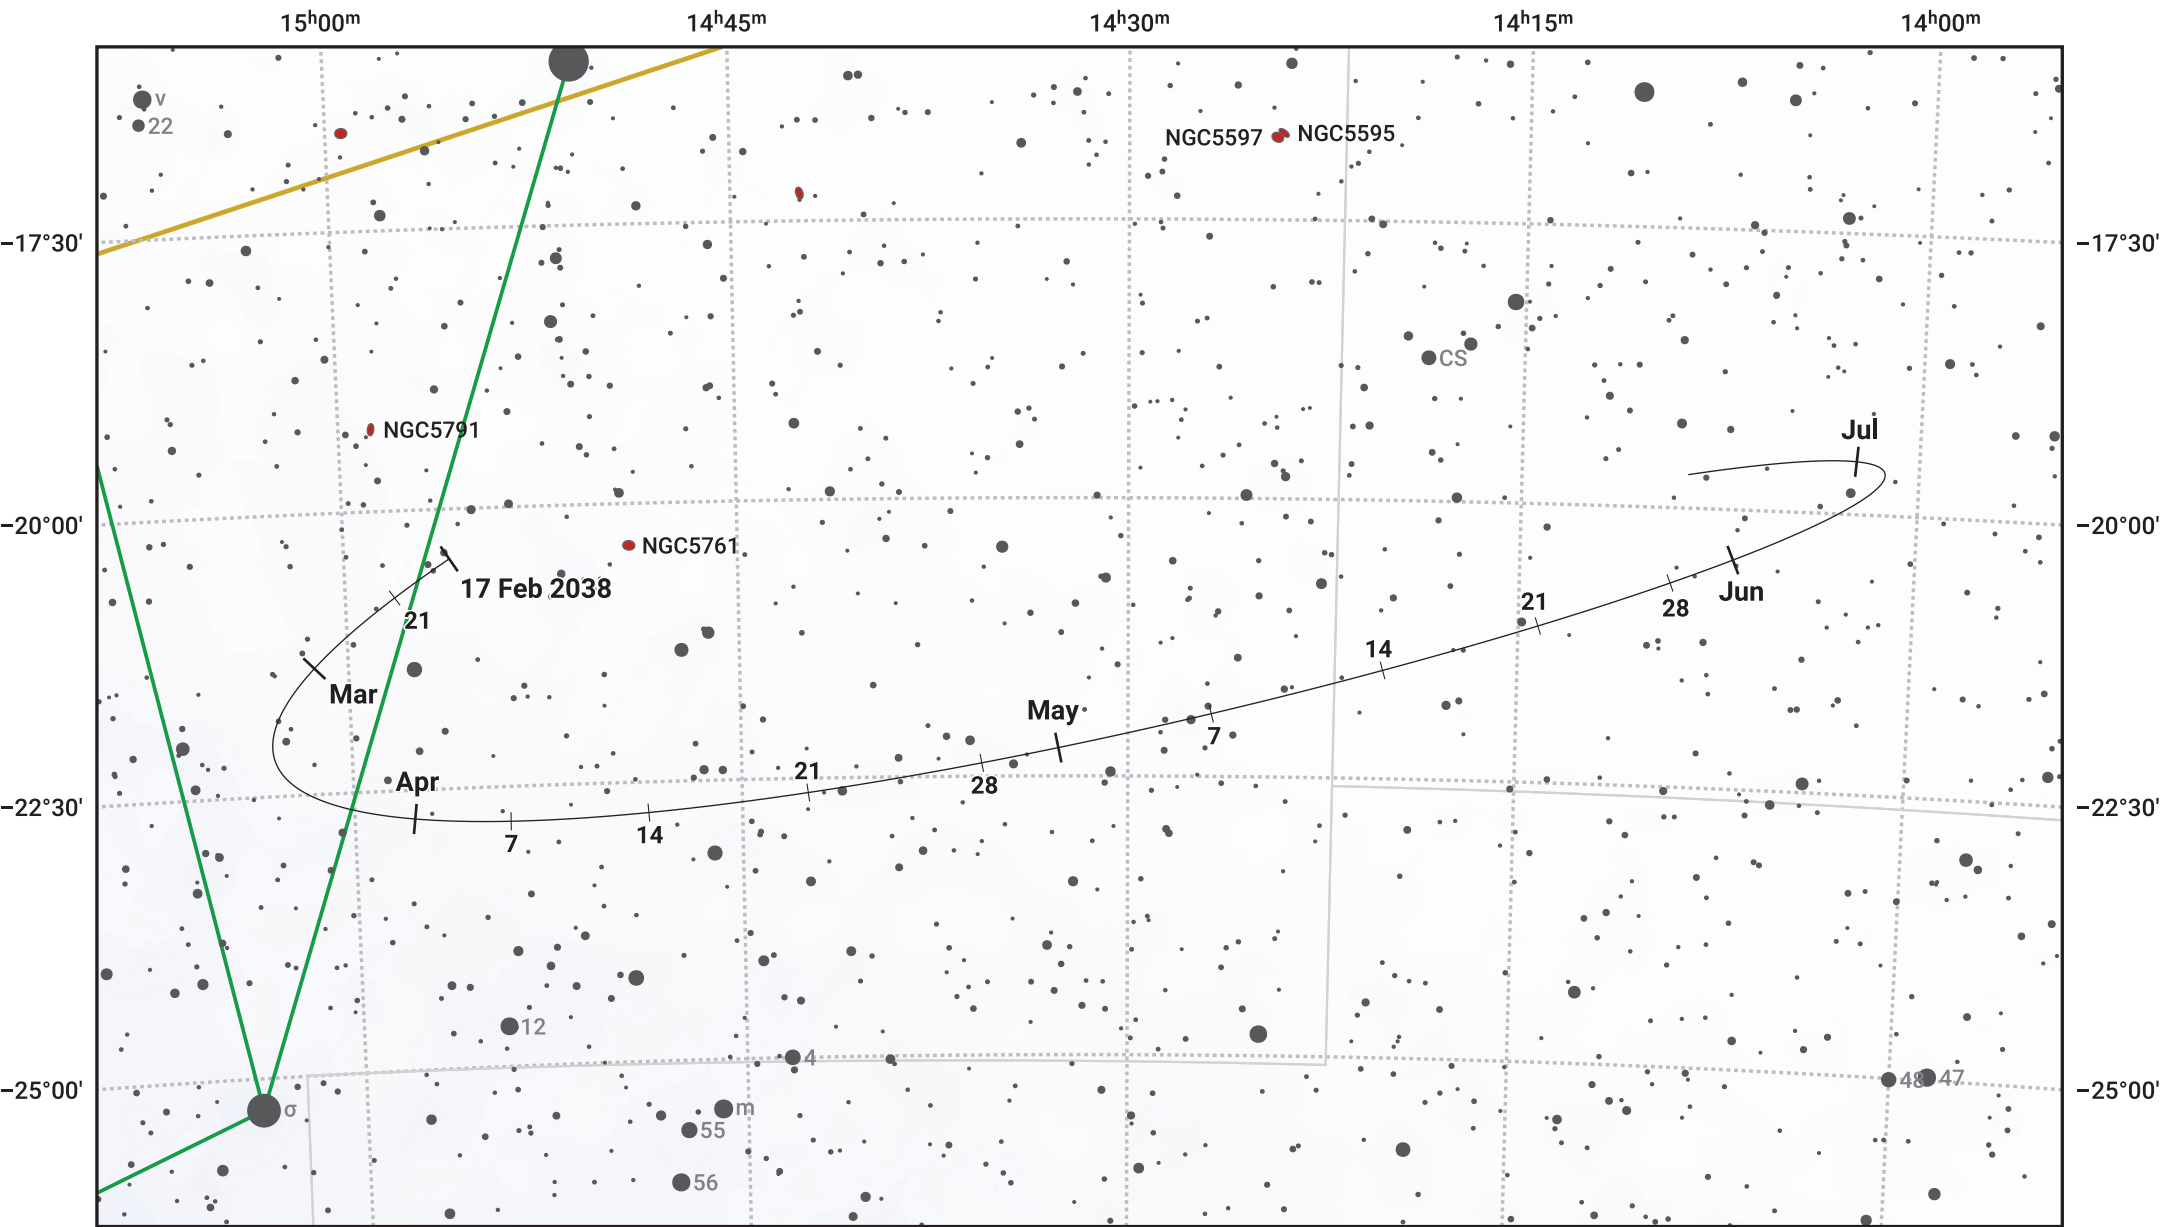

# The path of Asteroid 29 Amphitrite around opposition on 3 May 2038

© Dominic Ford 2011–2024. Date markers placed at midnight UTC. Downloaded from <https://in-the-sky.org>

Magnitude scale: ● 10.0 ● 9.0 ● 8.0 ● 7.0 ● 6.0 ● 5.0 ● 4.0 ● 3.0 ● 2.0

— Ecliptic Plane

● Galaxy    ■ Bright nebula    ● Open cluster    ● Globular cluster

| Date        | Mag  |
|-------------|------|
| 2038 Mar 1  | 10.9 |
| 2038 Apr 1  | 10.3 |
| 2038 Apr 13 | 10.0 |
| 2038 May 1  | 9.6  |
| 2038 Jun 1  | 10.2 |
| 2038 Jul 1  | 10.8 |
| 2038 Jul 15 | 11.0 |