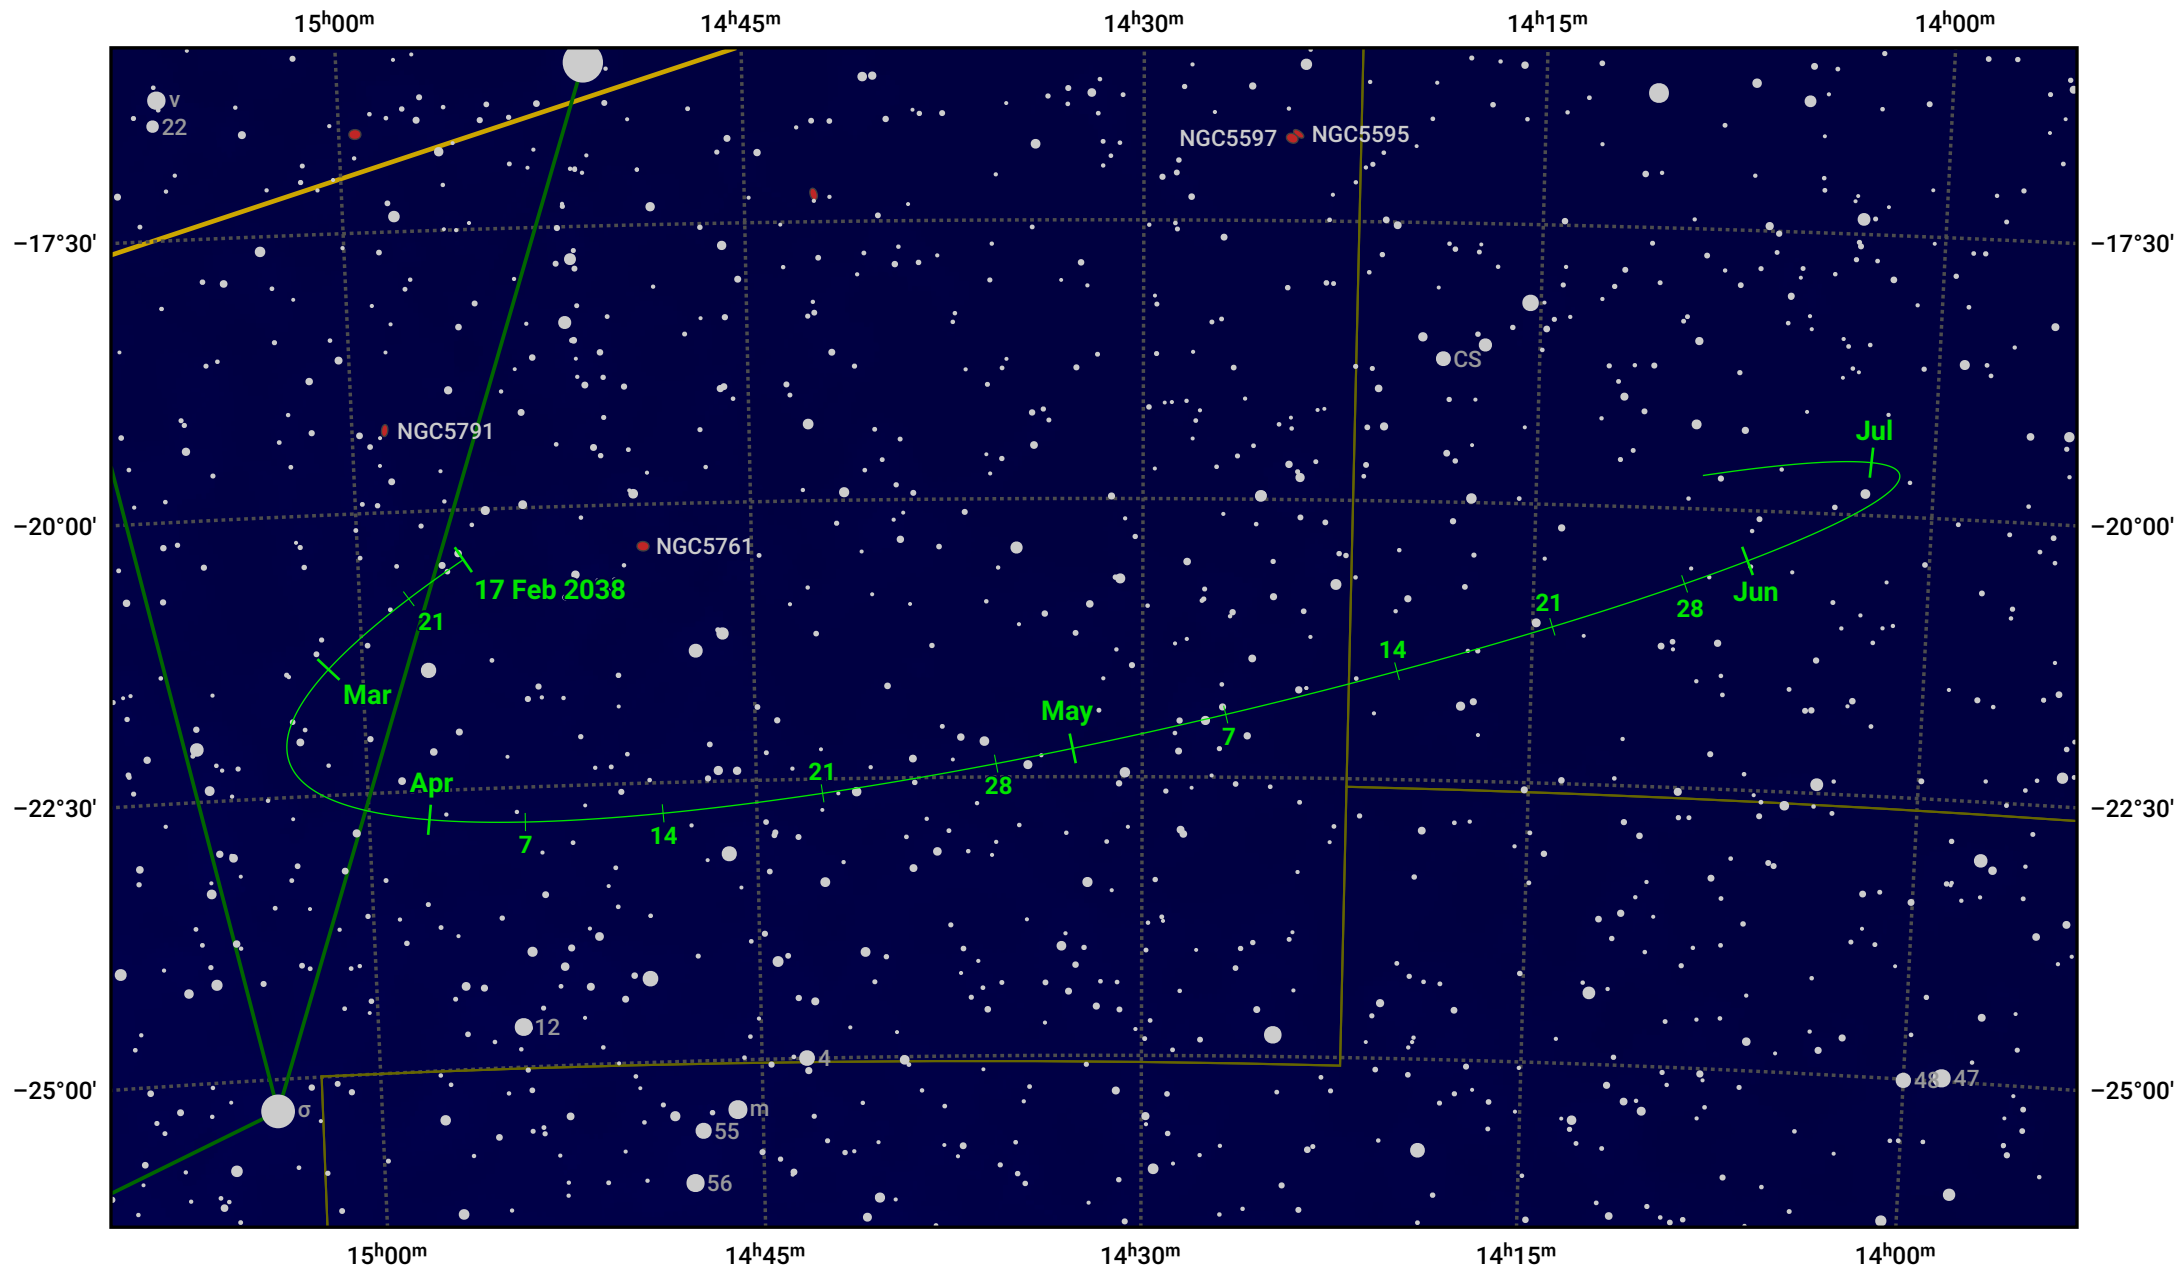

# The path of Asteroid 29 Amphitrite around opposition on 3 May 2038

© Dominic Ford 2011–2024. Date markers placed at midnight UTC. Downloaded from <https://in-the-sky.org>

Magnitude scale: 10.0 9.0 8.0 7.0 6.0 5.0 4.0 3.0 2.0

— Ecliptic Plane

Galaxy Bright nebula Open cluster Globular cluster

Date	Mag
2038 Mar 1	10.9
2038 Apr 1	10.3
2038 Apr 13	10.0
2038 May 1	9.6
2038 Jun 1	10.2
2038 Jul 1	10.8
2038 Jul 15	11.0