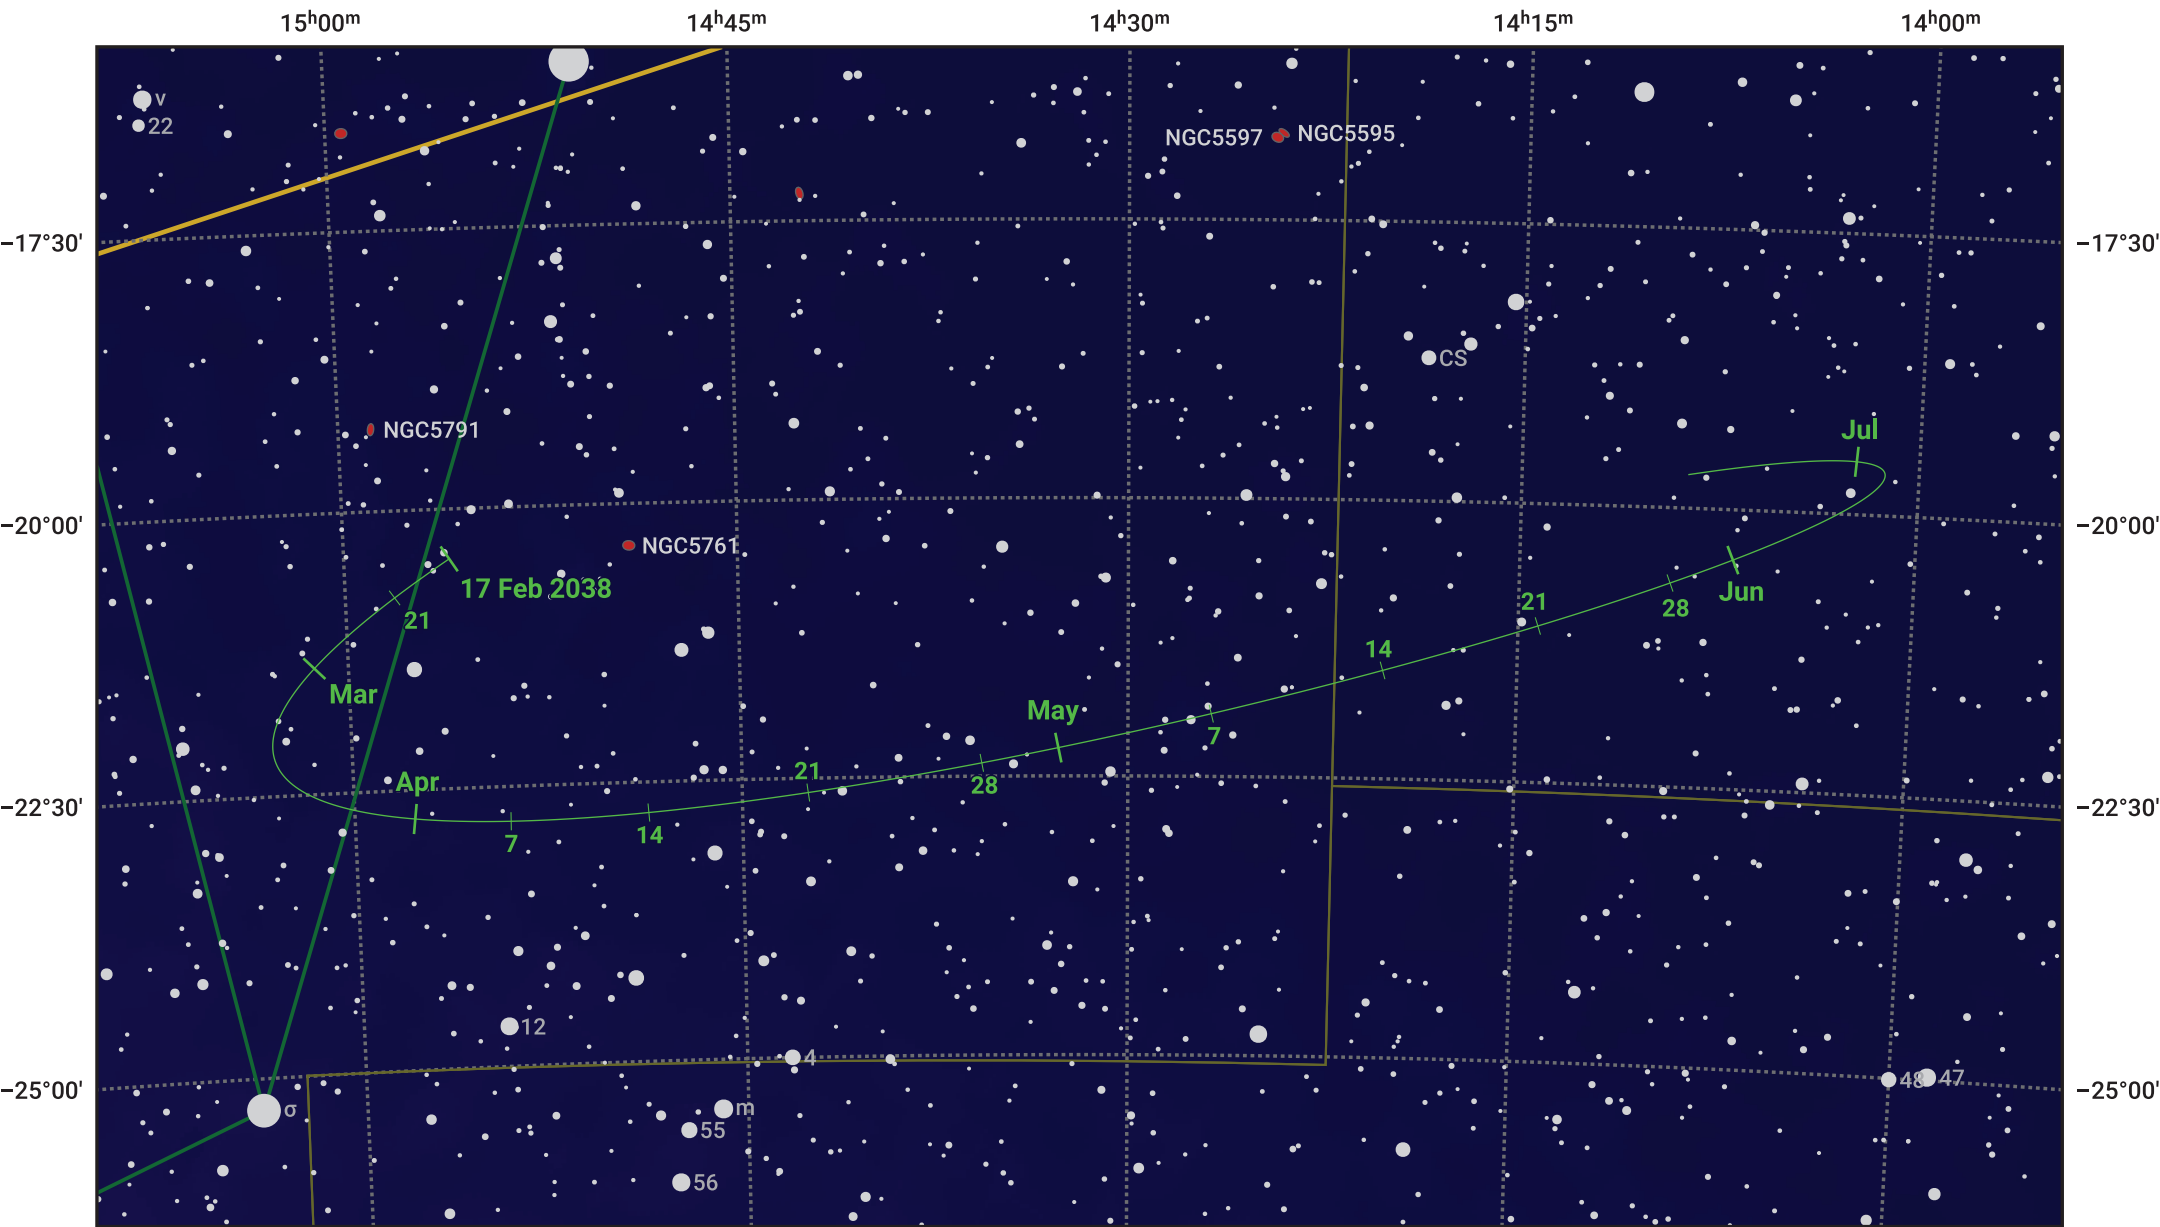

# The path of Asteroid 29 Amphitrite around opposition on 3 May 2038

© Dominic Ford 2011–2024. Date markers placed at midnight UTC. Downloaded from <https://in-the-sky.org>

Magnitude scale: 10.0 9.0 8.0 7.0 6.0 5.0 4.0 3.0 2.0

— Ecliptic Plane

Galaxy    Bright nebula    Open cluster    Globular cluster

Date	Mag
2038 Mar 1	10.9
2038 Apr 1	10.3
2038 Apr 13	10.0
2038 May 1	9.6
2038 Jun 1	10.2
2038 Jul 1	10.8
2038 Jul 15	11.0