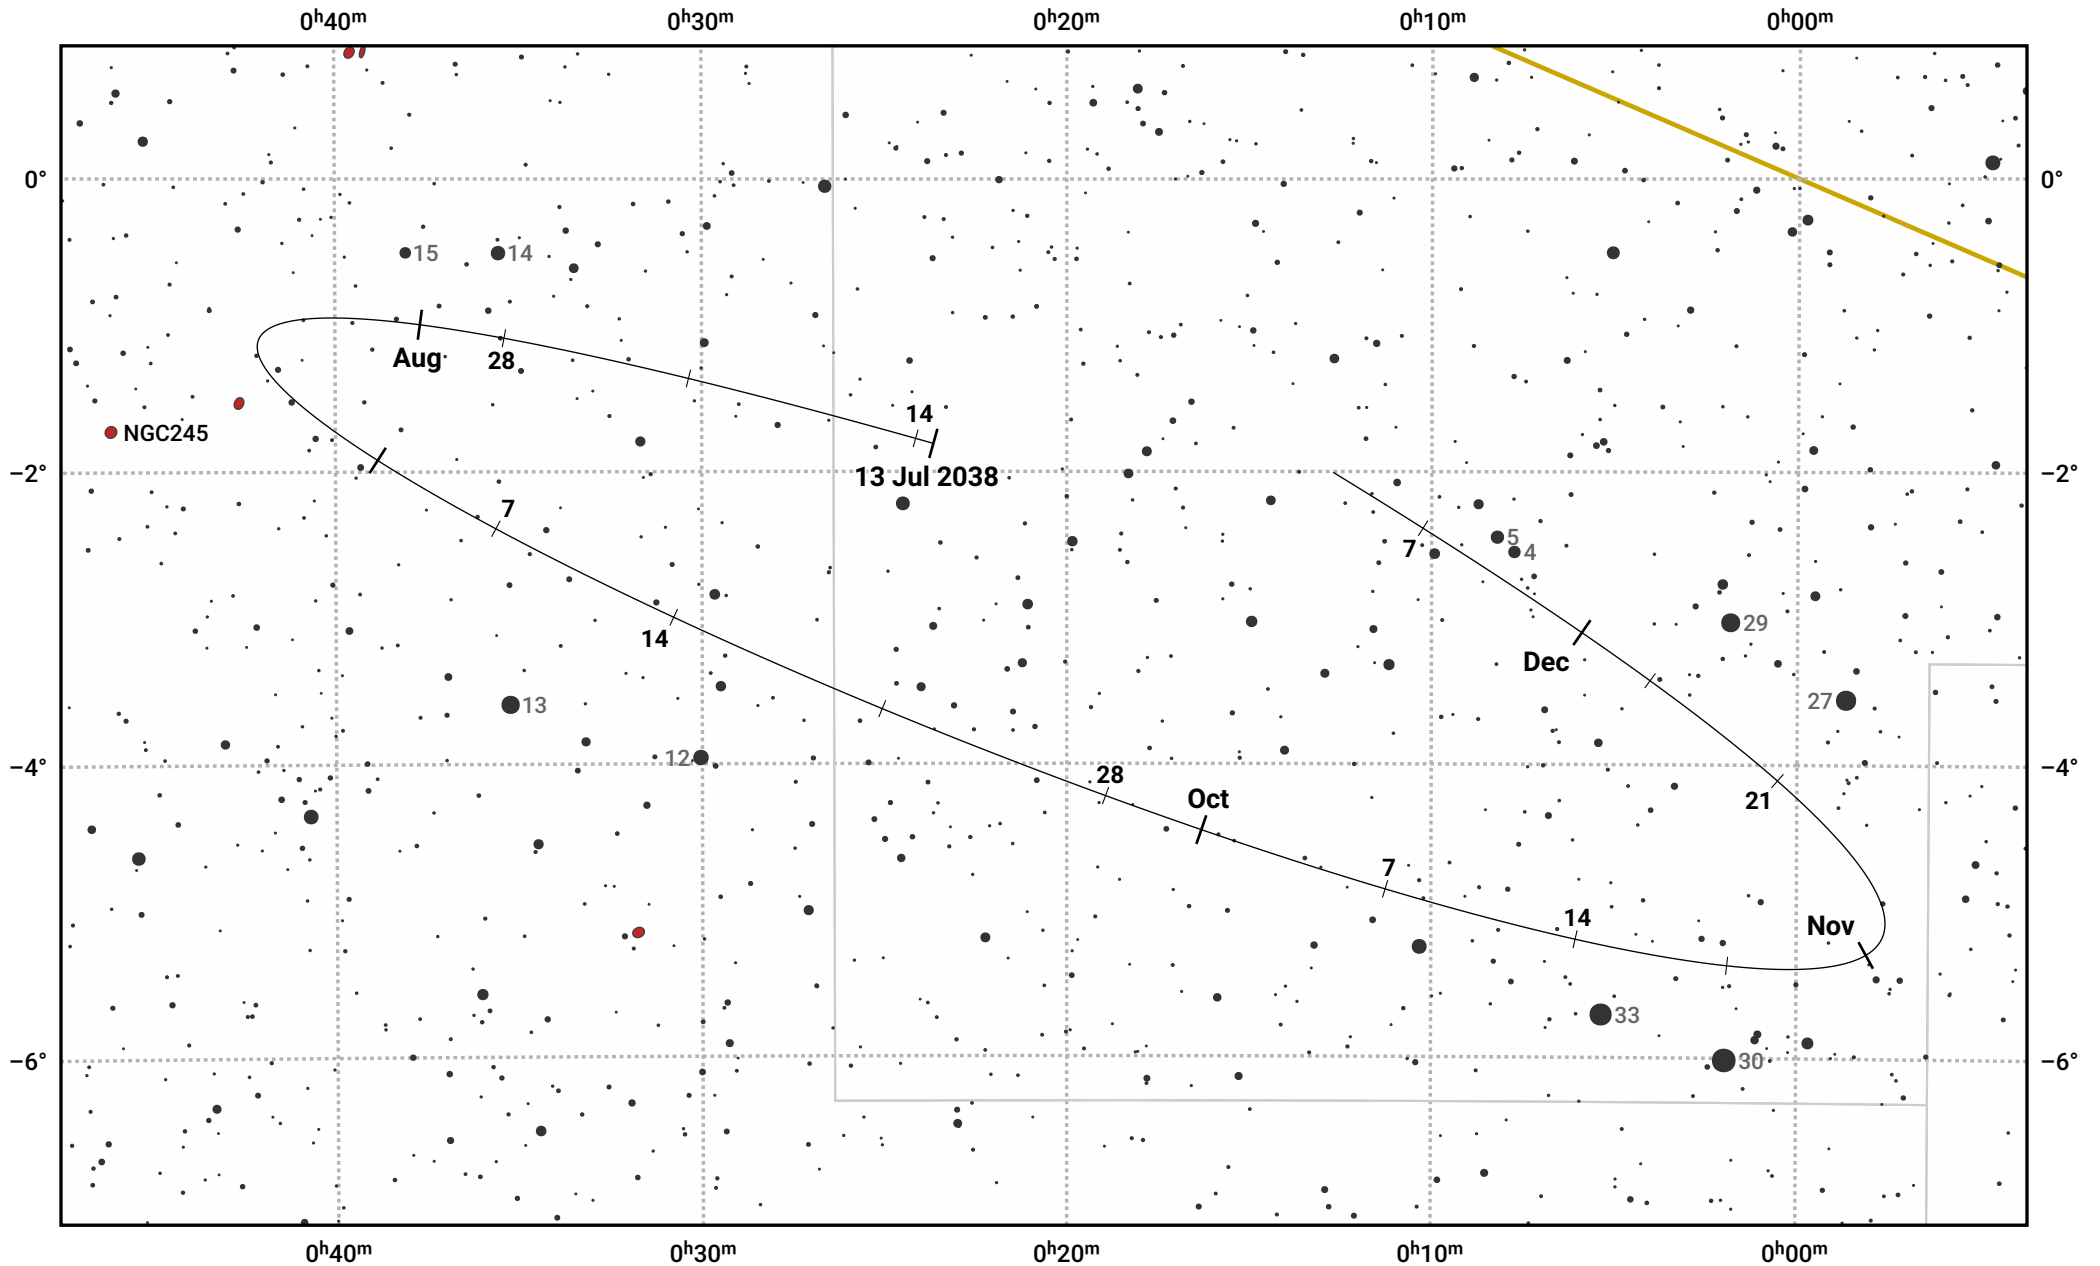

# The path of Asteroid 21 Lutetia around opposition on 26 Sep 2038

© Dominic Ford 2011–2024. Date markers placed at midnight UTC. Downloaded from <https://in-the-sky.org>

Magnitude scale: · 11.0 · 10.0 · 9.0 · 8.0 · 7.0 · 6.0 ● 5.0 ● 4.0

— Ecliptic Plane

● Galaxy    ■ Bright nebula    ● Open cluster    ⊕ Globular cluster

Date	Mag	Phase
2038 Aug 1	10.9	95%
2038 Aug 30	10.2	98%
2038 Sep 1	10.2	98%
2038 Oct 1	9.7	100%
2038 Nov 1	10.6	98%
2038 Nov 25	11.2	96%
2038 Dec 1	11.4	95%