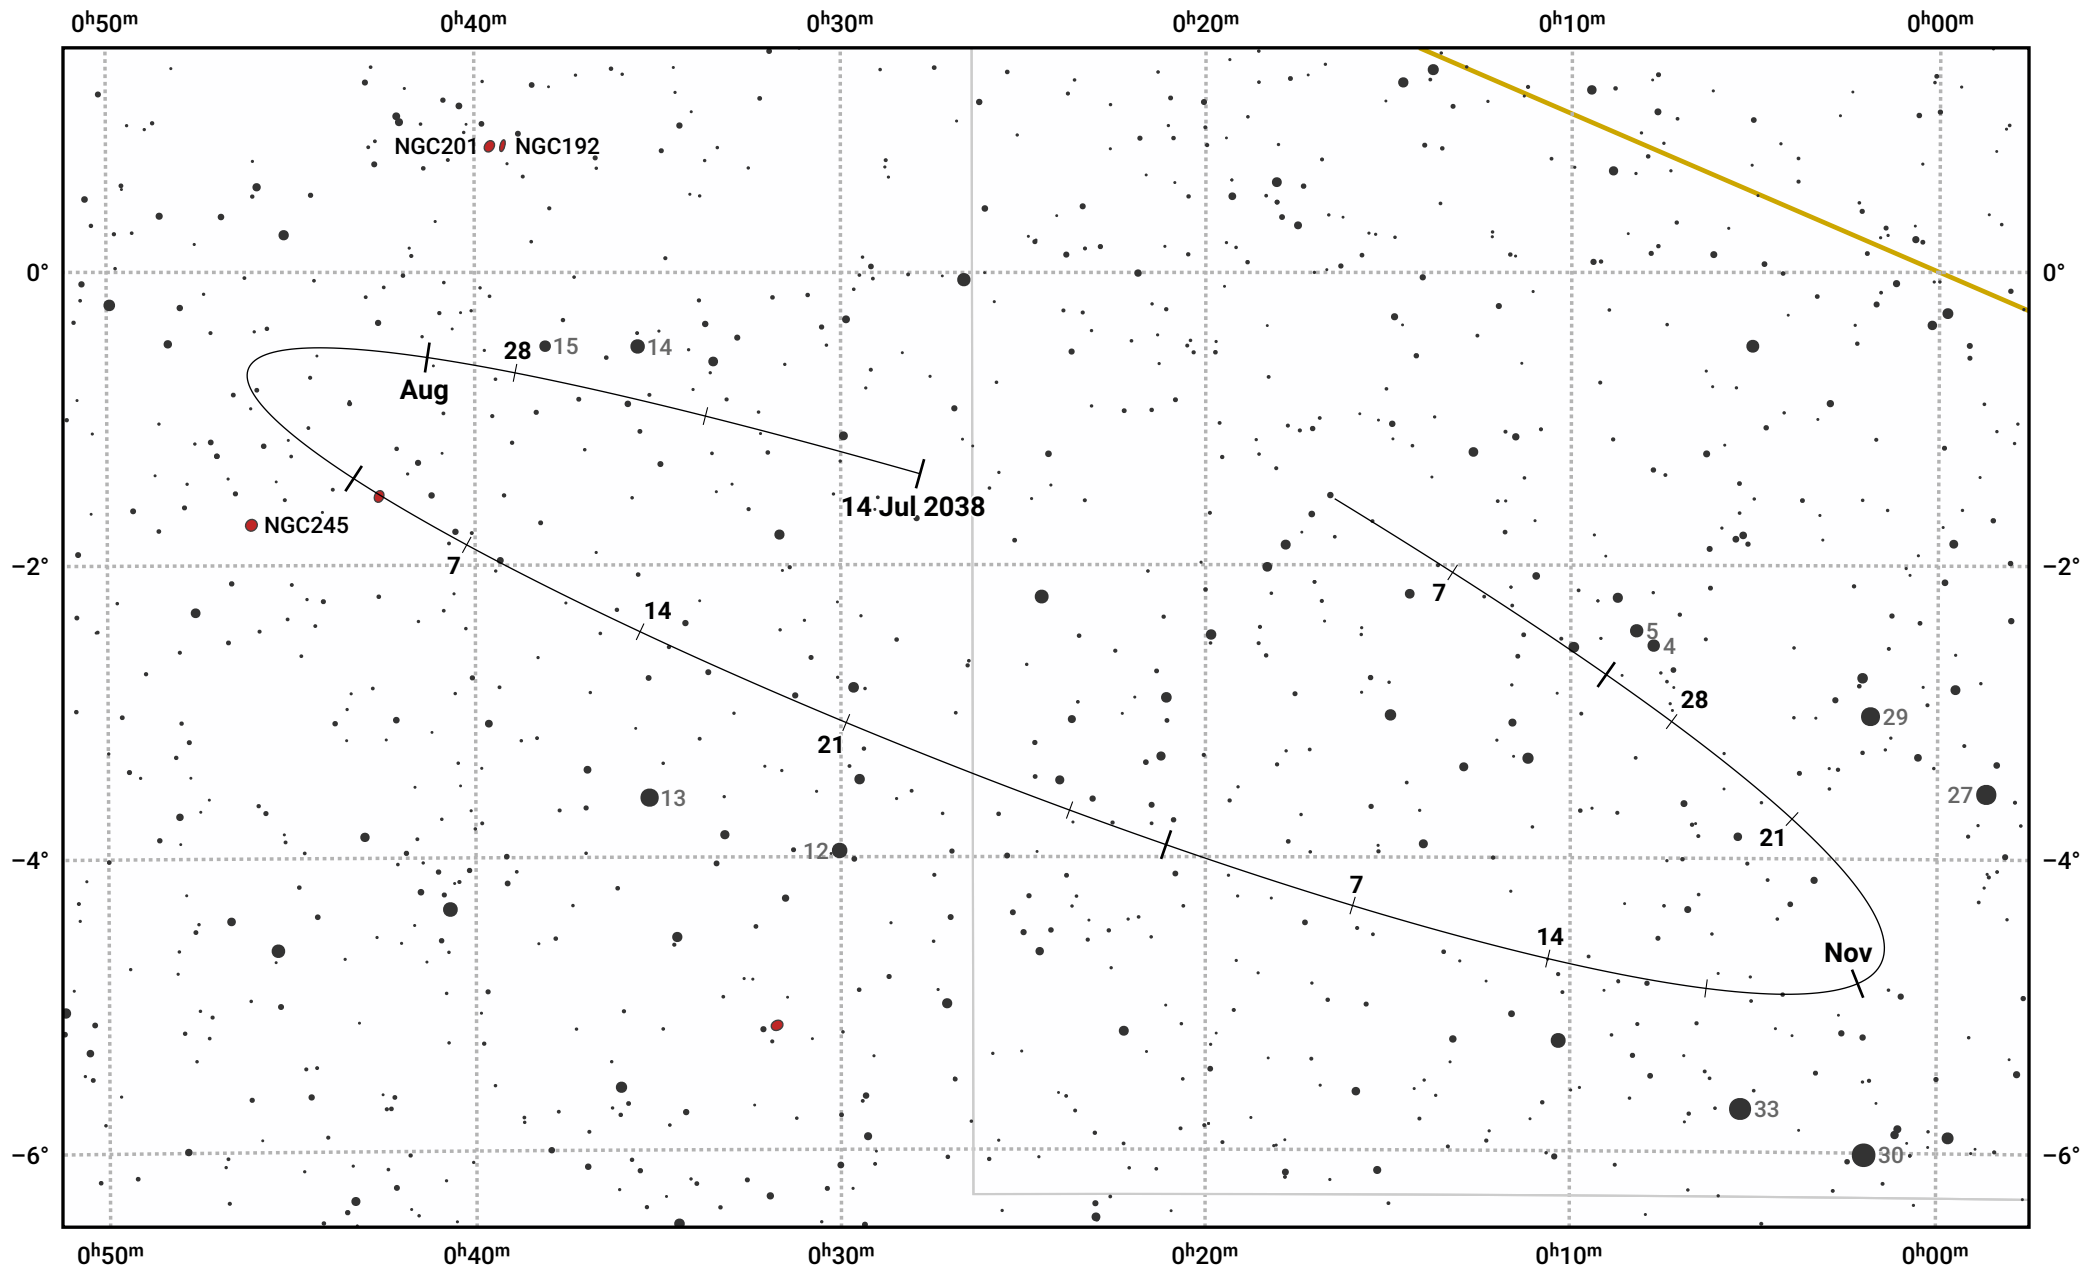

# The path of Asteroid 21 Lutetia around opposition on 27 Sep 2038

© Dominic Ford 2011–2024. Date markers placed at midnight UTC. Downloaded from <https://in-the-sky.org>

Magnitude scale: · 11.0 · 10.0 · 9.0 · 8.0 · 7.0 · 6.0 · 5.0 · 4.0

— Ecliptic Plane

● Galaxy    ■ Bright nebula    ● Open cluster    ⊕ Globular cluster

Date	Mag	Phase
2038 Aug 1	10.9	95%
2038 Aug 31	10.2	98%
2038 Sep 1	10.2	98%
2038 Oct 1	9.6	100%
2038 Nov 1	10.6	98%
2038 Nov 25	11.2	96%
2038 Dec 1	11.3	95%