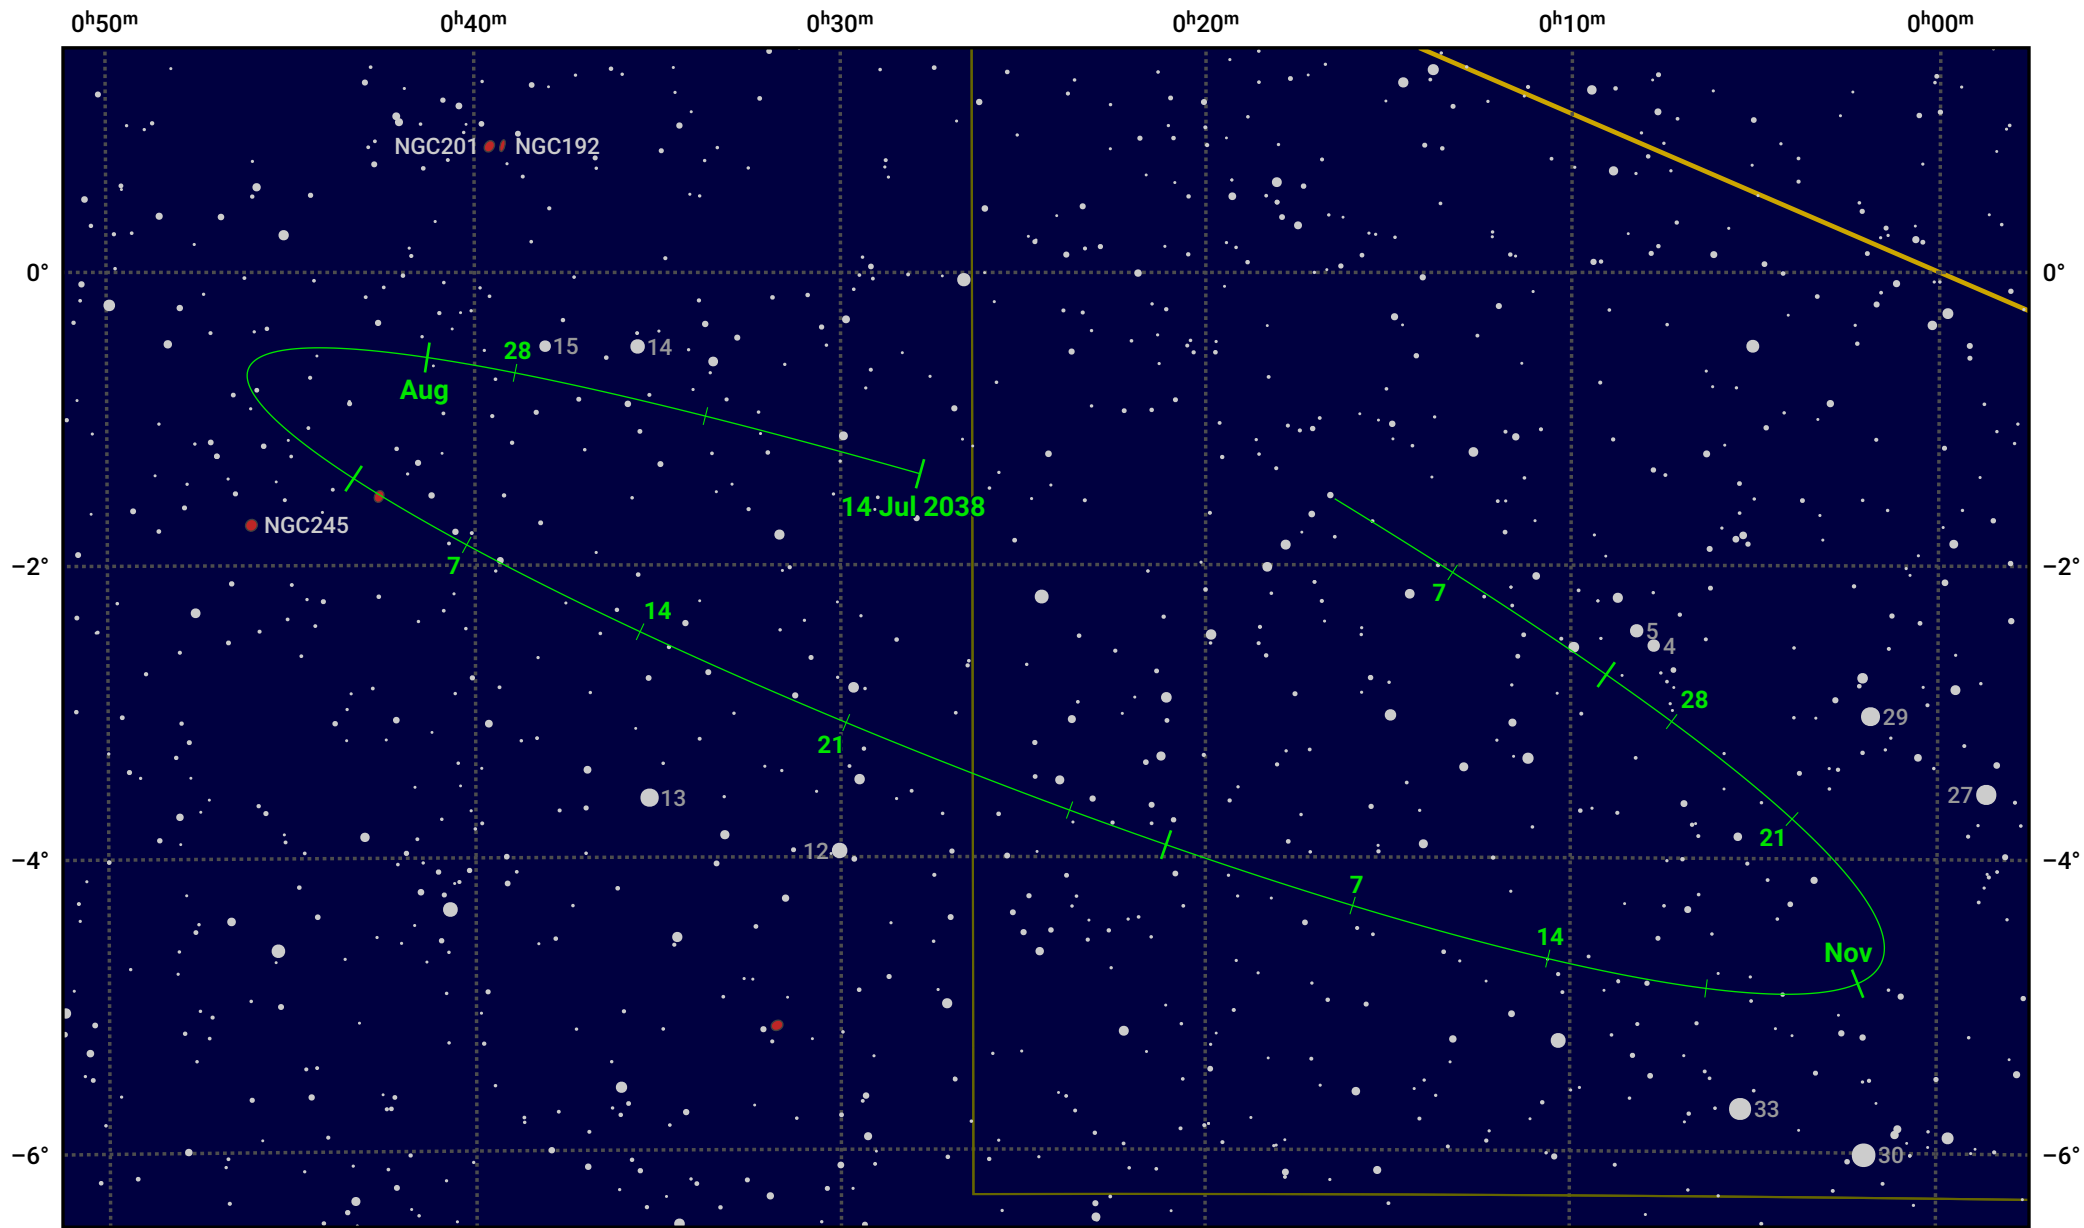

The path of Asteroid 21 Lutetia around opposition on 27 Sep 2038

© Dominic Ford 2011–2024. Date markers placed at midnight UTC. Downloaded from <https://in-the-sky.org>

Magnitude scale: · 11.0 · 10.0 · 9.0 · 8.0 · 7.0 · 6.0 · 5.0 · 4.0

— Ecliptic Plane

● Galaxy
 ■ Bright nebula
 ● Open cluster
 ⊕ Globular cluster

Date	Mag	Phase
2038 Aug 1	10.9	95%
2038 Aug 31	10.2	98%
2038 Sep 1	10.2	98%
2038 Oct 1	9.6	100%
2038 Nov 1	10.6	98%
2038 Nov 25	11.2	96%
2038 Dec 1	11.3	95%