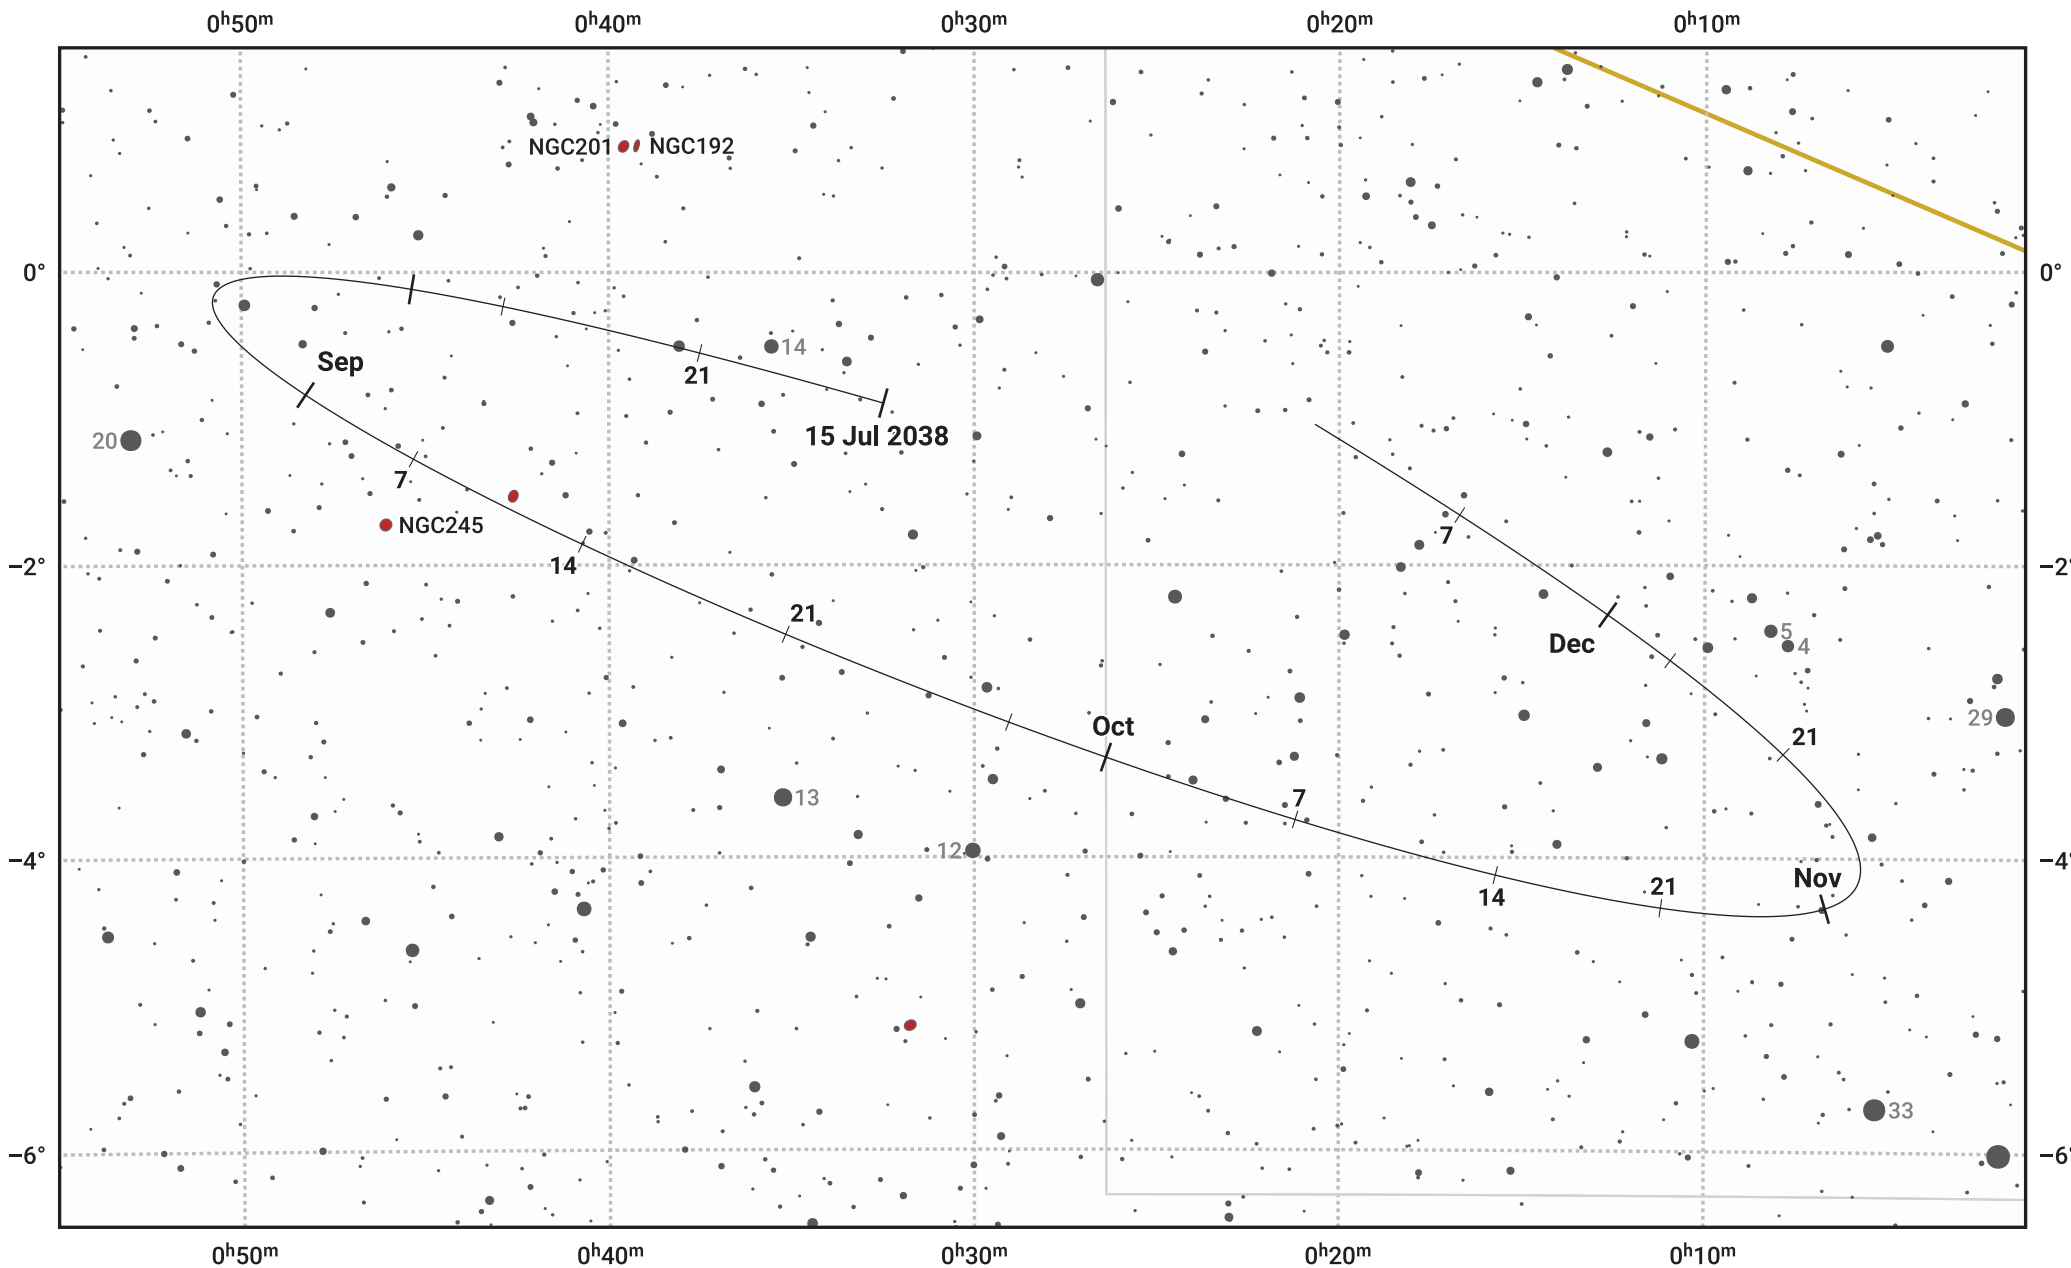

# The path of Asteroid 21 Lutetia around opposition on 28 Sep 2038

© Dominic Ford 2011–2024. Date markers placed at midnight UTC. Downloaded from <https://in-the-sky.org>

Magnitude scale: · 11.0 · 10.0 · 9.0 · 8.0 · 7.0 · 6.0 · 5.0 · 4.0

— Ecliptic Plane

● Galaxy    ■ Bright nebula    ● Open cluster    ⊕ Globular cluster

Date	Mag	Phase
2038 Aug 1	10.9	95%
2038 Sep 1	10.2	98%
2038 Oct 1	9.6	100%
2038 Nov 1	10.6	98%
2038 Nov 26	11.2	96%
2038 Dec 1	11.3	95%