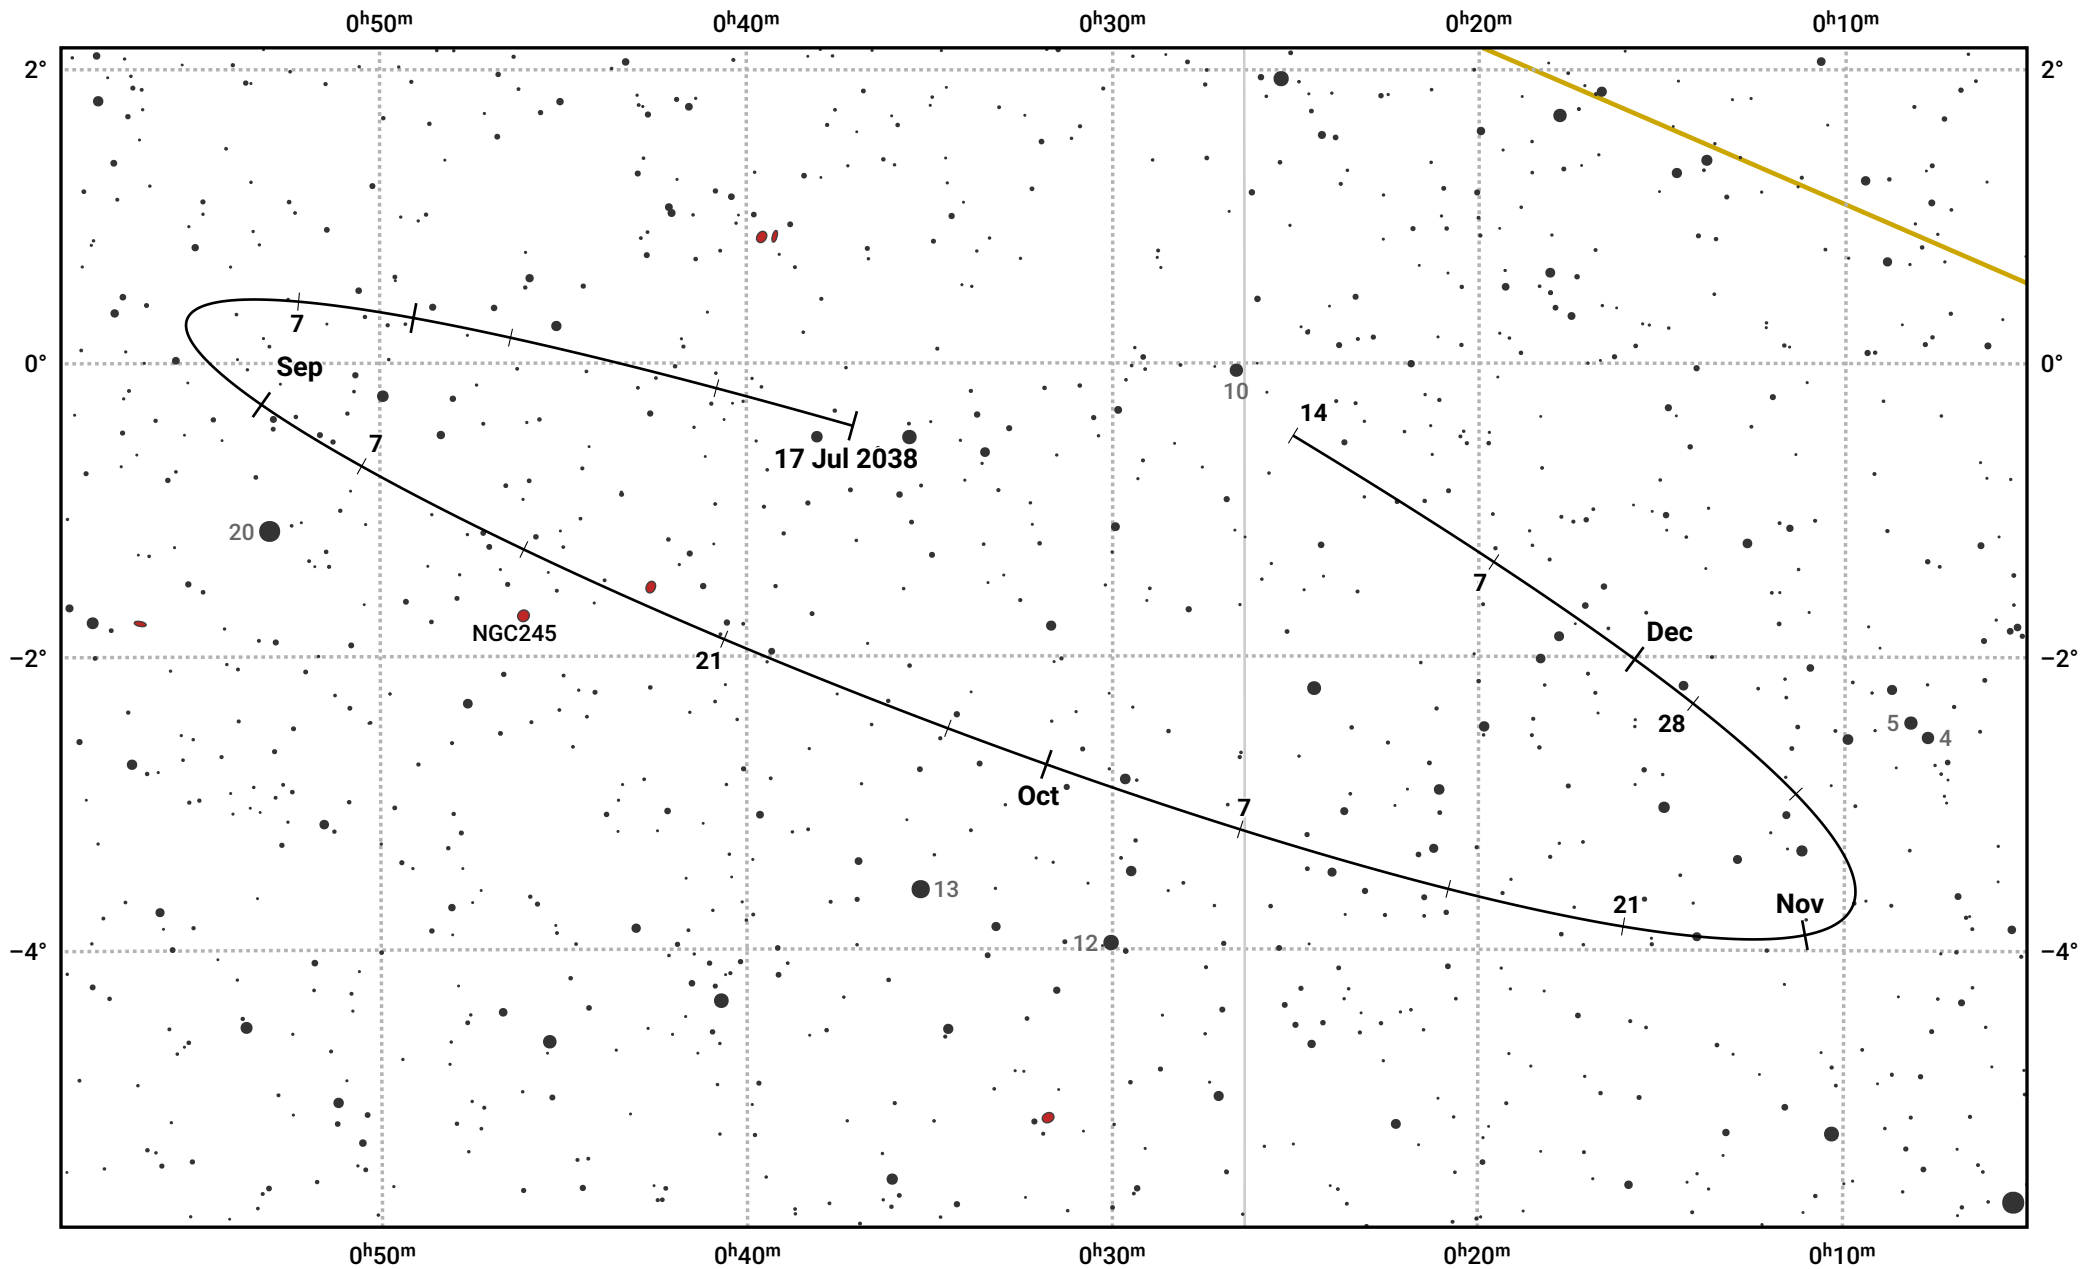

The path of Asteroid 21 Lutetia around opposition on 30 Sep 2038

© Dominic Ford 2011–2024. Date markers placed at midnight UTC. Downloaded from <https://in-the-sky.org>

Magnitude scale: · 11.0 · 10.0 · 9.0 · 8.0 · 7.0 · 6.0 ● 5.0 ● 4.0

— Ecliptic Plane

● Galaxy ■ Bright nebula ● Open cluster ⊕ Globular cluster

Date	Mag	Phase
2038 Aug 1	10.9	95%
2038 Sep 1	10.2	98%
2038 Sep 3	10.2	98%
2038 Oct 1	9.6	100%
2038 Nov 1	10.5	98%
2038 Nov 26	11.2	96%
2038 Dec 1	11.3	95%