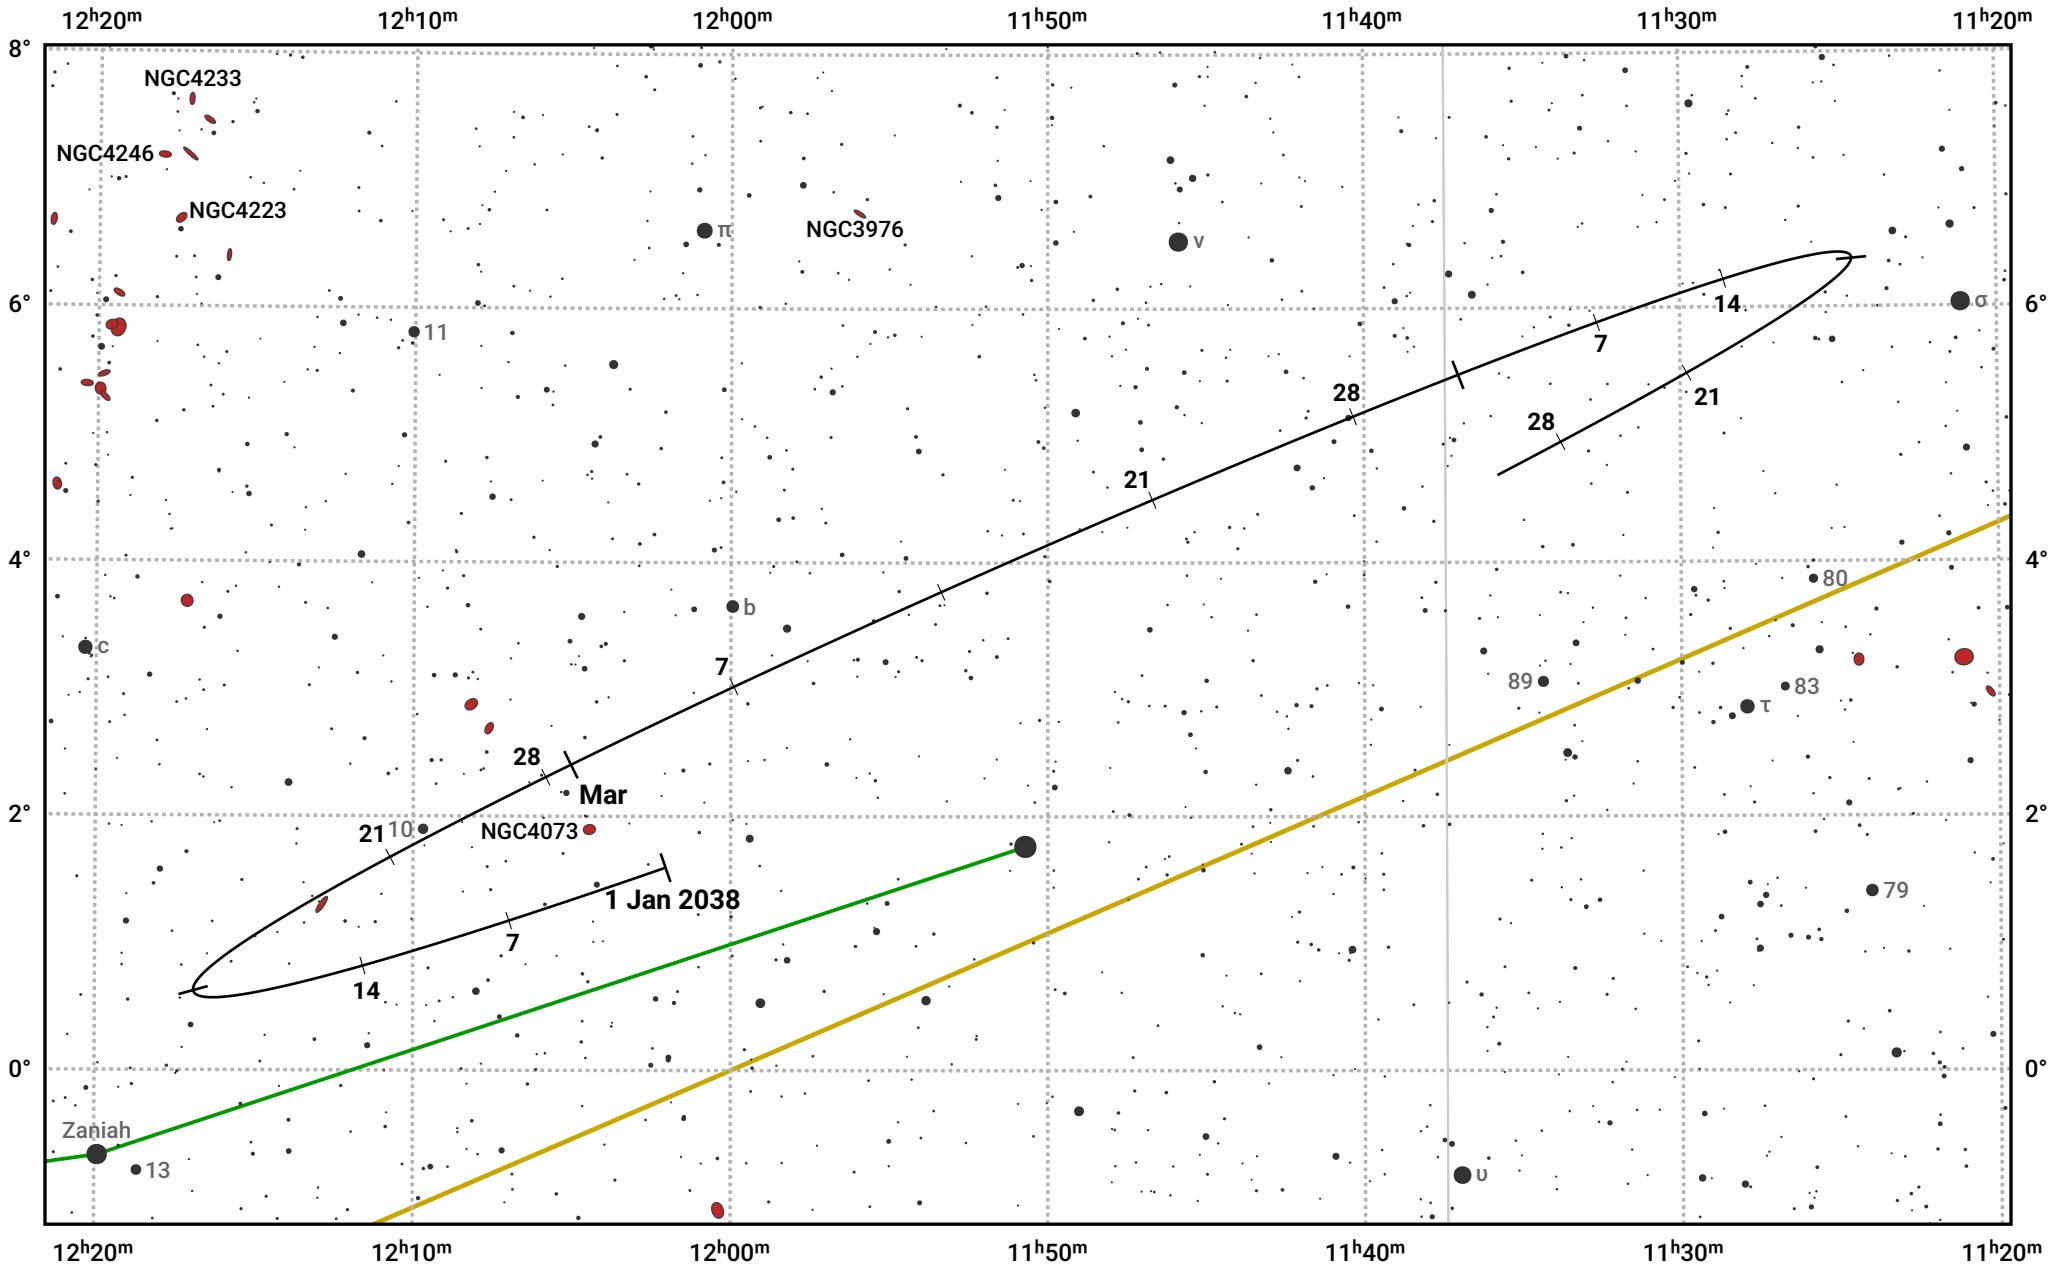

The path of Asteroid 27 Euterpe around opposition on 17 Mar 2038

© Dominic Ford 2011–2024. Date markers placed at midnight UTC. Downloaded from <https://in-the-sky.org>

Magnitude scale: • 11.0 • 10.0 • 9.0 • 8.0 • 7.0 • 6.0 • 5.0 • 4.0 • 3.0

— Ecliptic Plane

● Galaxy
 ■ Bright nebula
 ● Open cluster
 ⊕ Globular cluster

Date	Mag	Phase
2038 Jan 1	11.1	94%
2038 Feb 1	10.5	97%
2038 Feb 23	10.1	99%
2038 Mar 1	9.9	99%
2038 Apr 1	10.0	100%
2038 May 1	10.9	97%
2038 May 8	11.1	97%