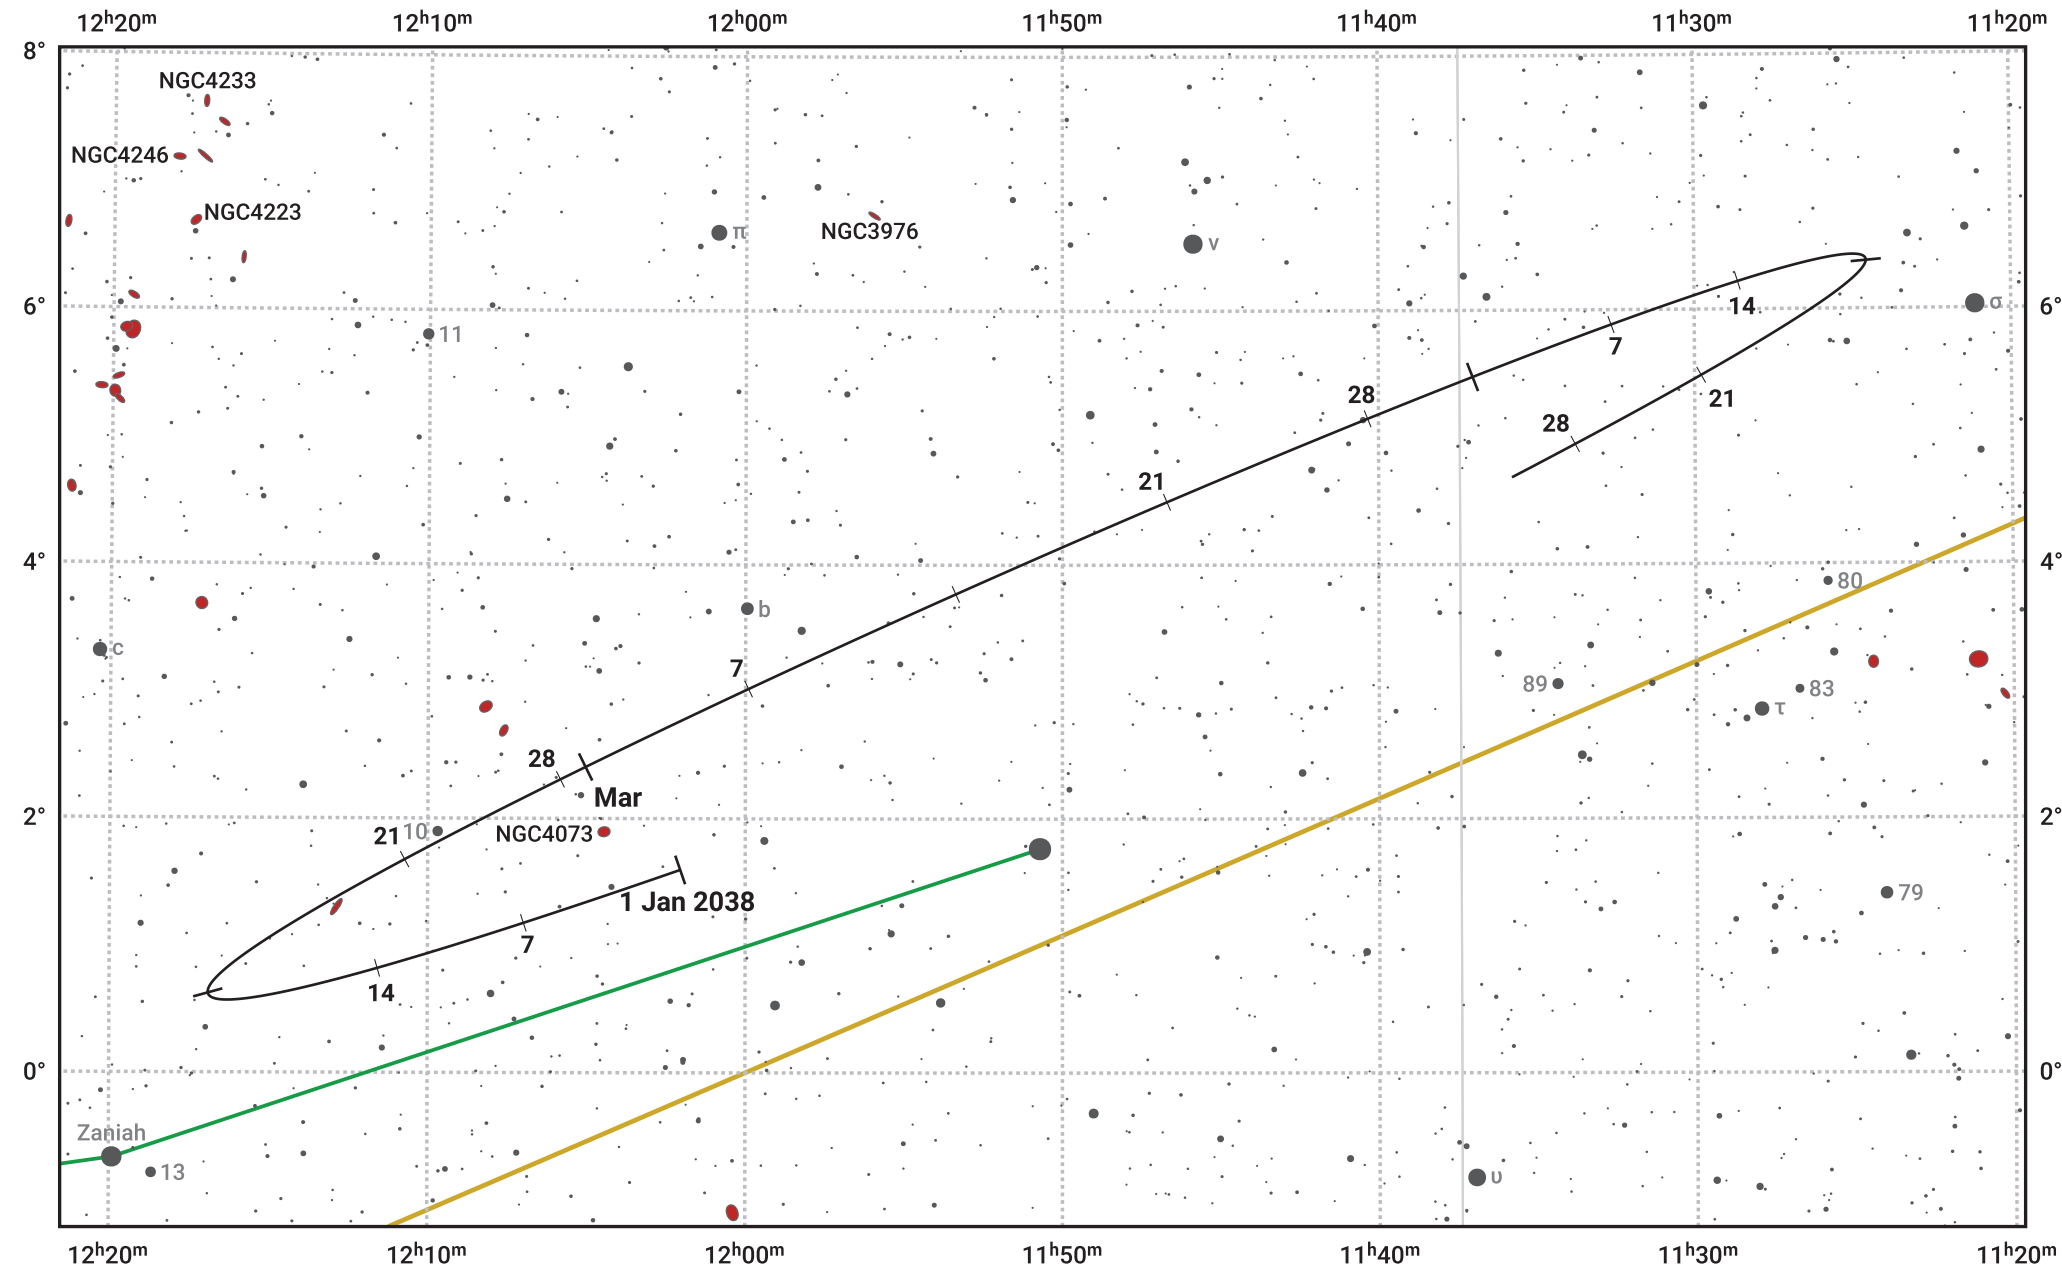

# The path of Asteroid 27 Euterpe around opposition on 17 Mar 2038

© Dominic Ford 2011–2024. Date markers placed at midnight UTC. Downloaded from <https://in-the-sky.org>

Magnitude scale: 11.0 10.0 9.0 8.0 7.0 6.0 5.0 4.0 3.0

— Ecliptic Plane

- Galaxy
- Bright nebula
- Open cluster
- Globular cluster

Date	Mag	Phase
2038 Jan 1	11.1	94%
2038 Feb 1	10.5	97%
2038 Feb 23	10.1	99%
2038 Mar 1	9.9	99%
2038 Apr 1	10.0	100%
2038 May 1	10.9	97%
2038 May 8	11.1	97%