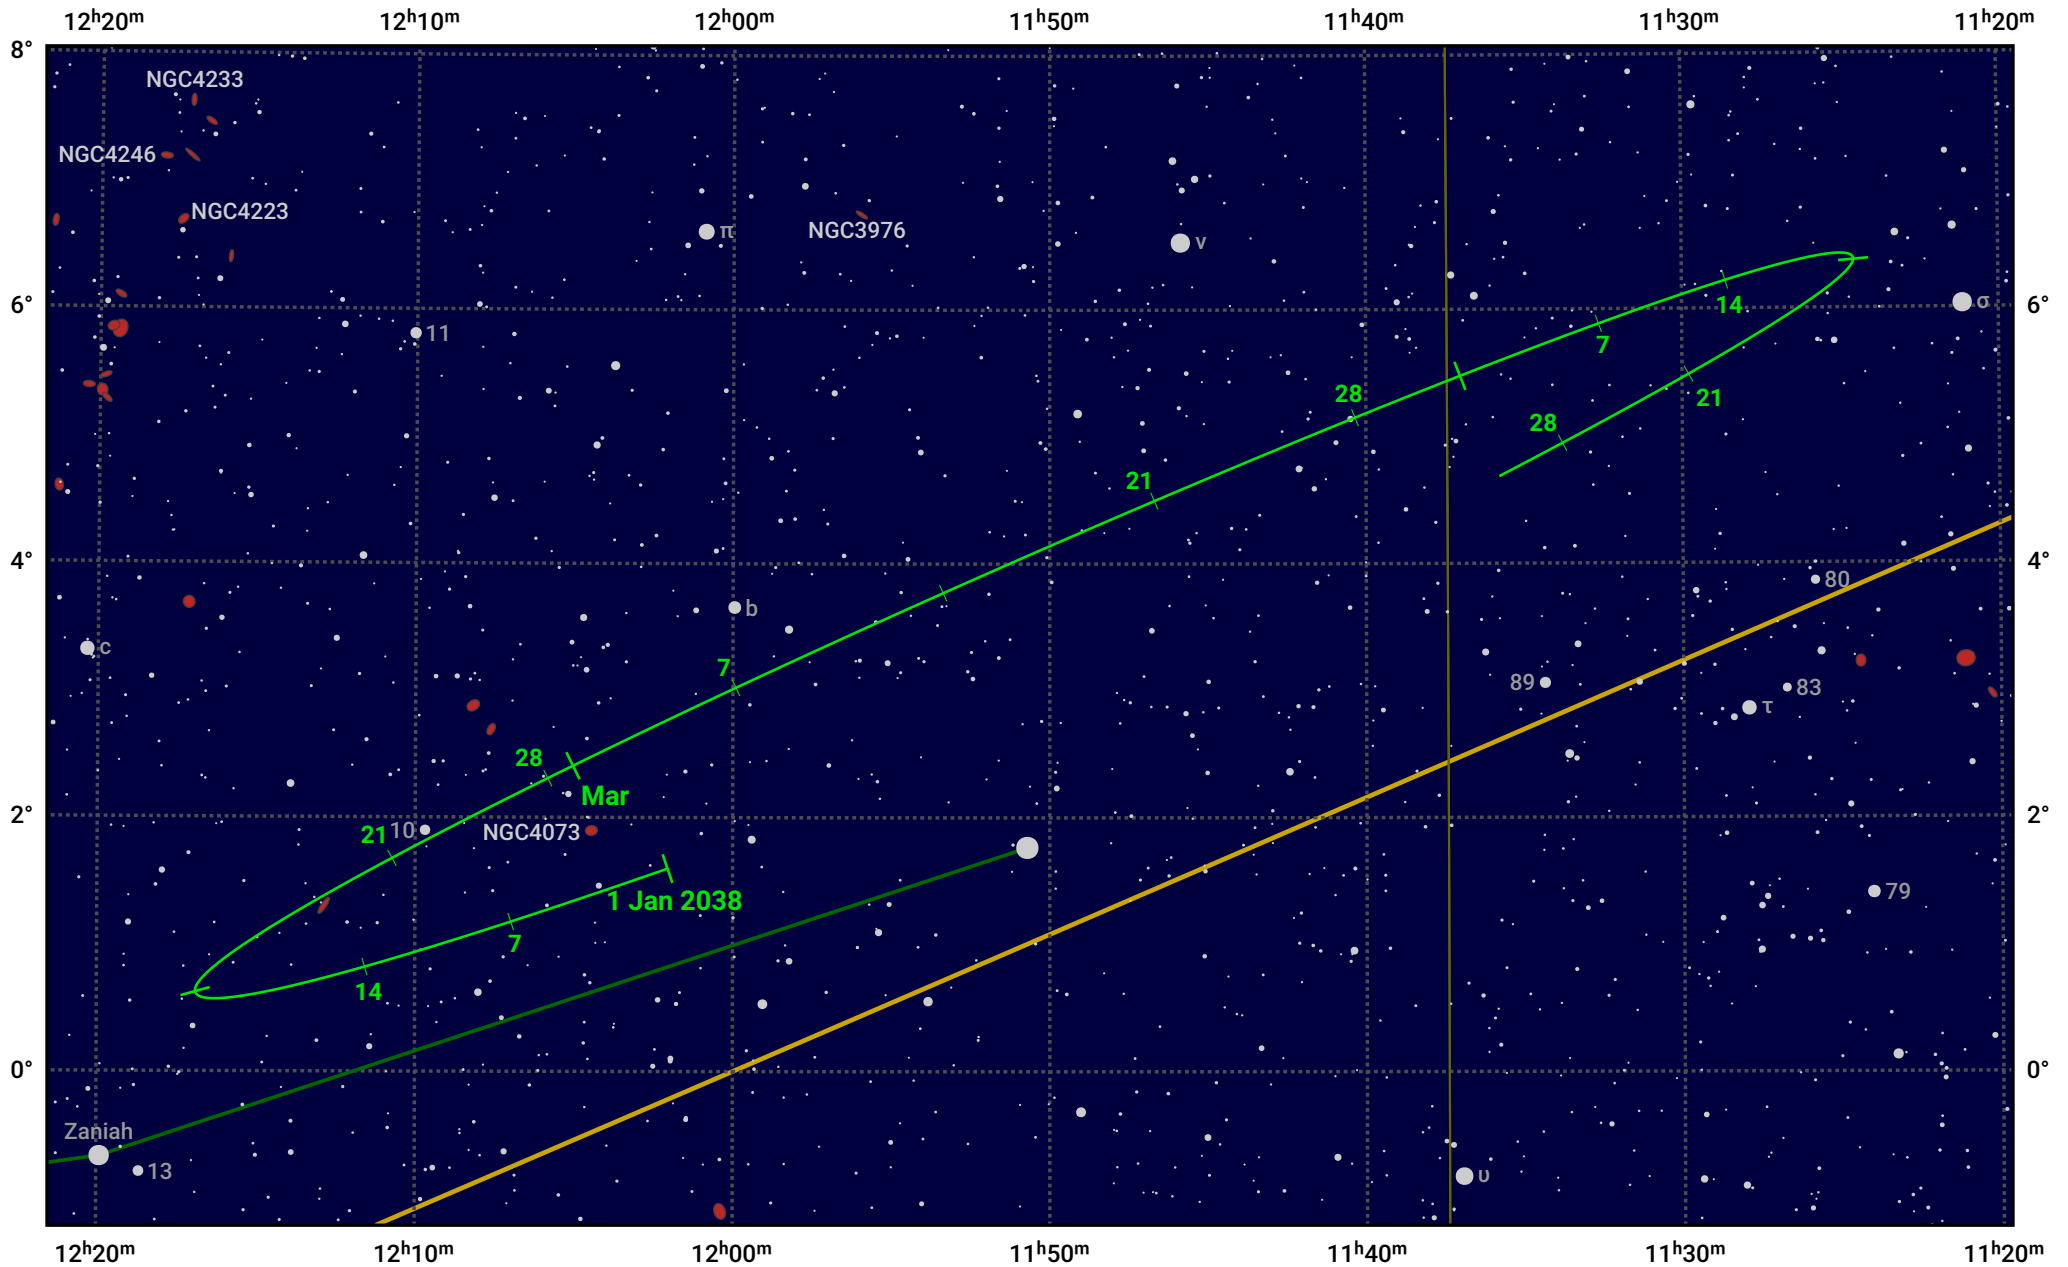

# The path of Asteroid 27 Euterpe around opposition on 17 Mar 2038

© Dominic Ford 2011–2024. Date markers placed at midnight UTC. Downloaded from <https://in-the-sky.org>

Magnitude scale: 11.0 10.0 9.0 8.0 7.0 6.0 5.0 4.0 3.0

— Ecliptic Plane

Galaxy Bright nebula Open cluster Globular cluster

Date	Mag	Phase
2038 Jan 1	11.1	94%
2038 Feb 1	10.5	97%
2038 Feb 23	10.1	99%
2038 Mar 1	9.9	99%
2038 Apr 1	10.0	100%
2038 May 1	10.9	97%
2038 May 8	11.1	97%