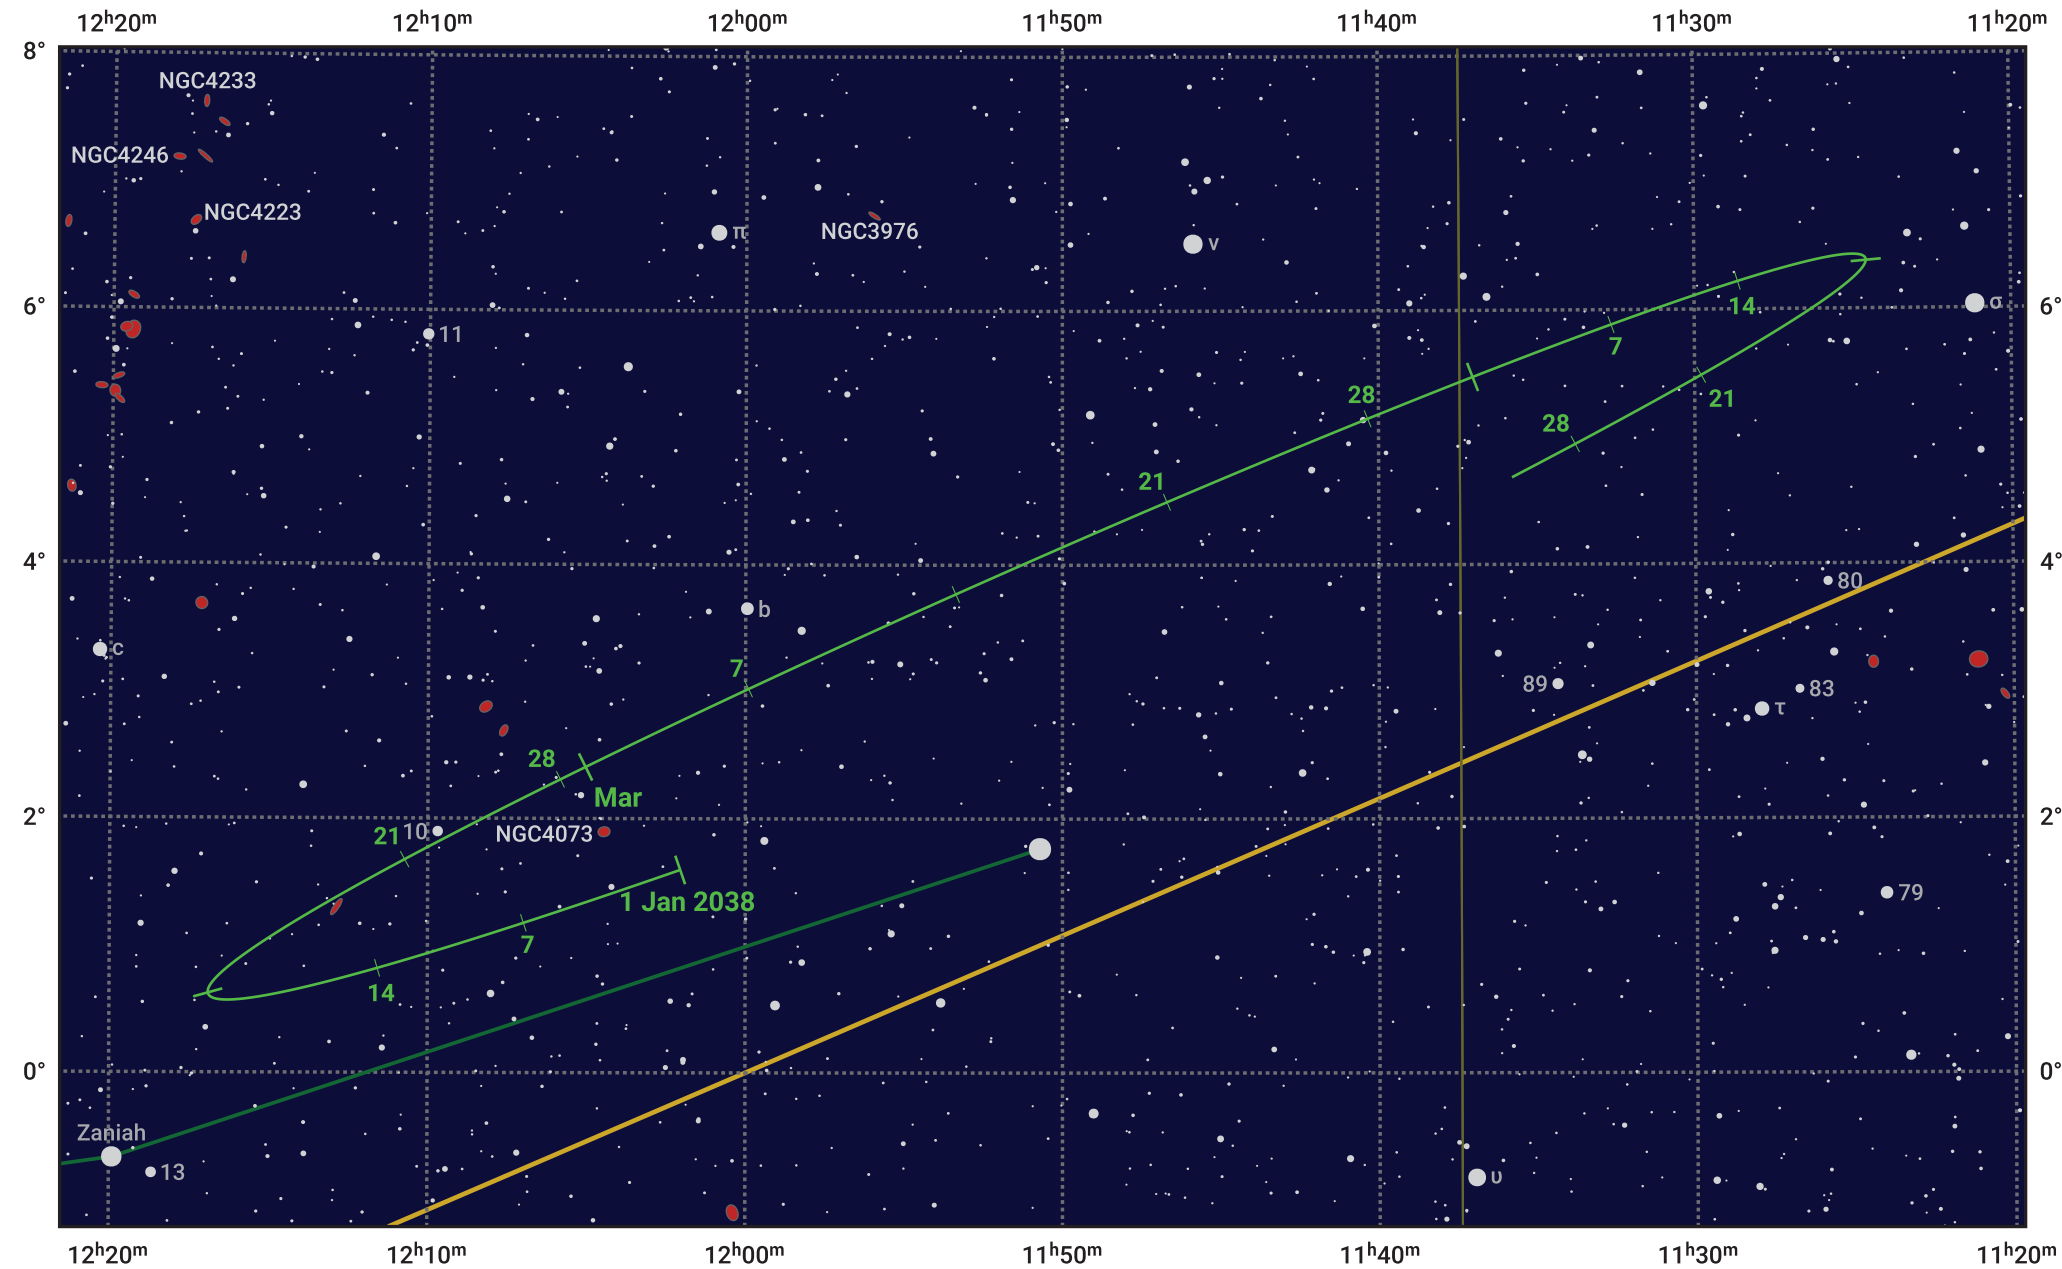

The path of Asteroid 27 Euterpe around opposition on 17 Mar 2038

© Dominic Ford 2011–2024. Date markers placed at midnight UTC. Downloaded from <https://in-the-sky.org>

Magnitude scale: 11.0 10.0 9.0 8.0 7.0 6.0 5.0 4.0 3.0

— Ecliptic Plane

- Galaxy
- Bright nebula
- Open cluster
- Globular cluster

Date	Mag	Phase
2038 Jan 1	11.1	94%
2038 Feb 1	10.5	97%
2038 Feb 23	10.1	99%
2038 Mar 1	9.9	99%
2038 Apr 1	10.0	100%
2038 May 1	10.9	97%
2038 May 8	11.1	97%