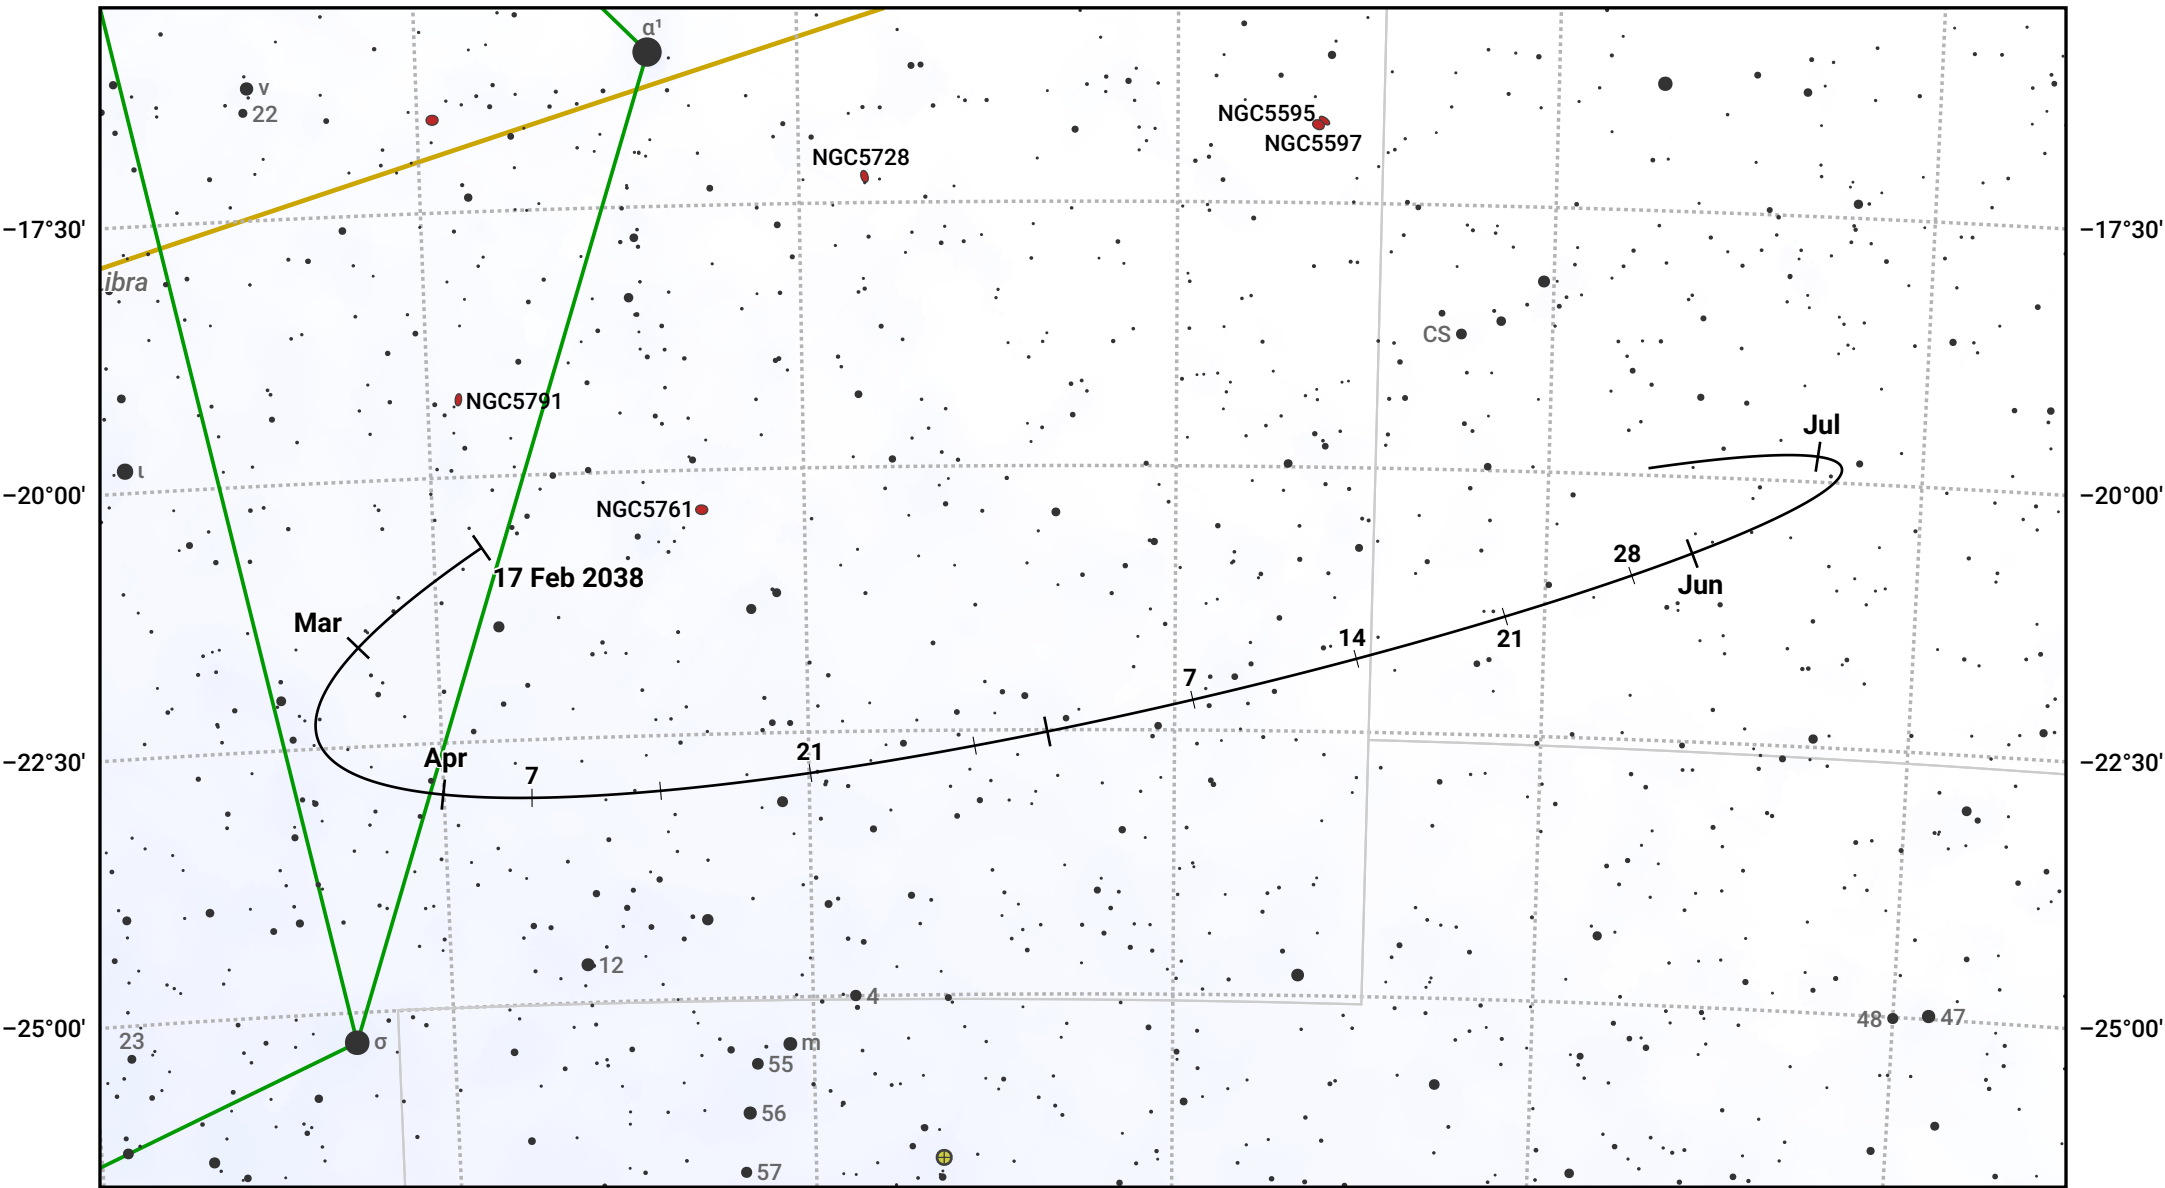

The path of Asteroid 29 Amphitrite around opposition on 3 May 2038

15^h00^m 14^h45^m 14^h30^m 14^h15^m 14^h00^m

© Dominic Ford 2011–2024. Date markers placed at midnight UTC. Downloaded from <https://in-the-sky.org>

Magnitude scale: 10.0 9.0 8.0 7.0 6.0 5.0 4.0 3.0 2.0

- Galaxy
- Bright nebula
- Open cluster
- ⊕ Globular cluster

Date	Mag
2038 Mar 1	10.9
2038 Apr 1	10.3
2038 Apr 13	10.0
2038 May 1	9.7
2038 Jun 1	10.2
2038 Jul 1	10.8
2038 Jul 17	11.1