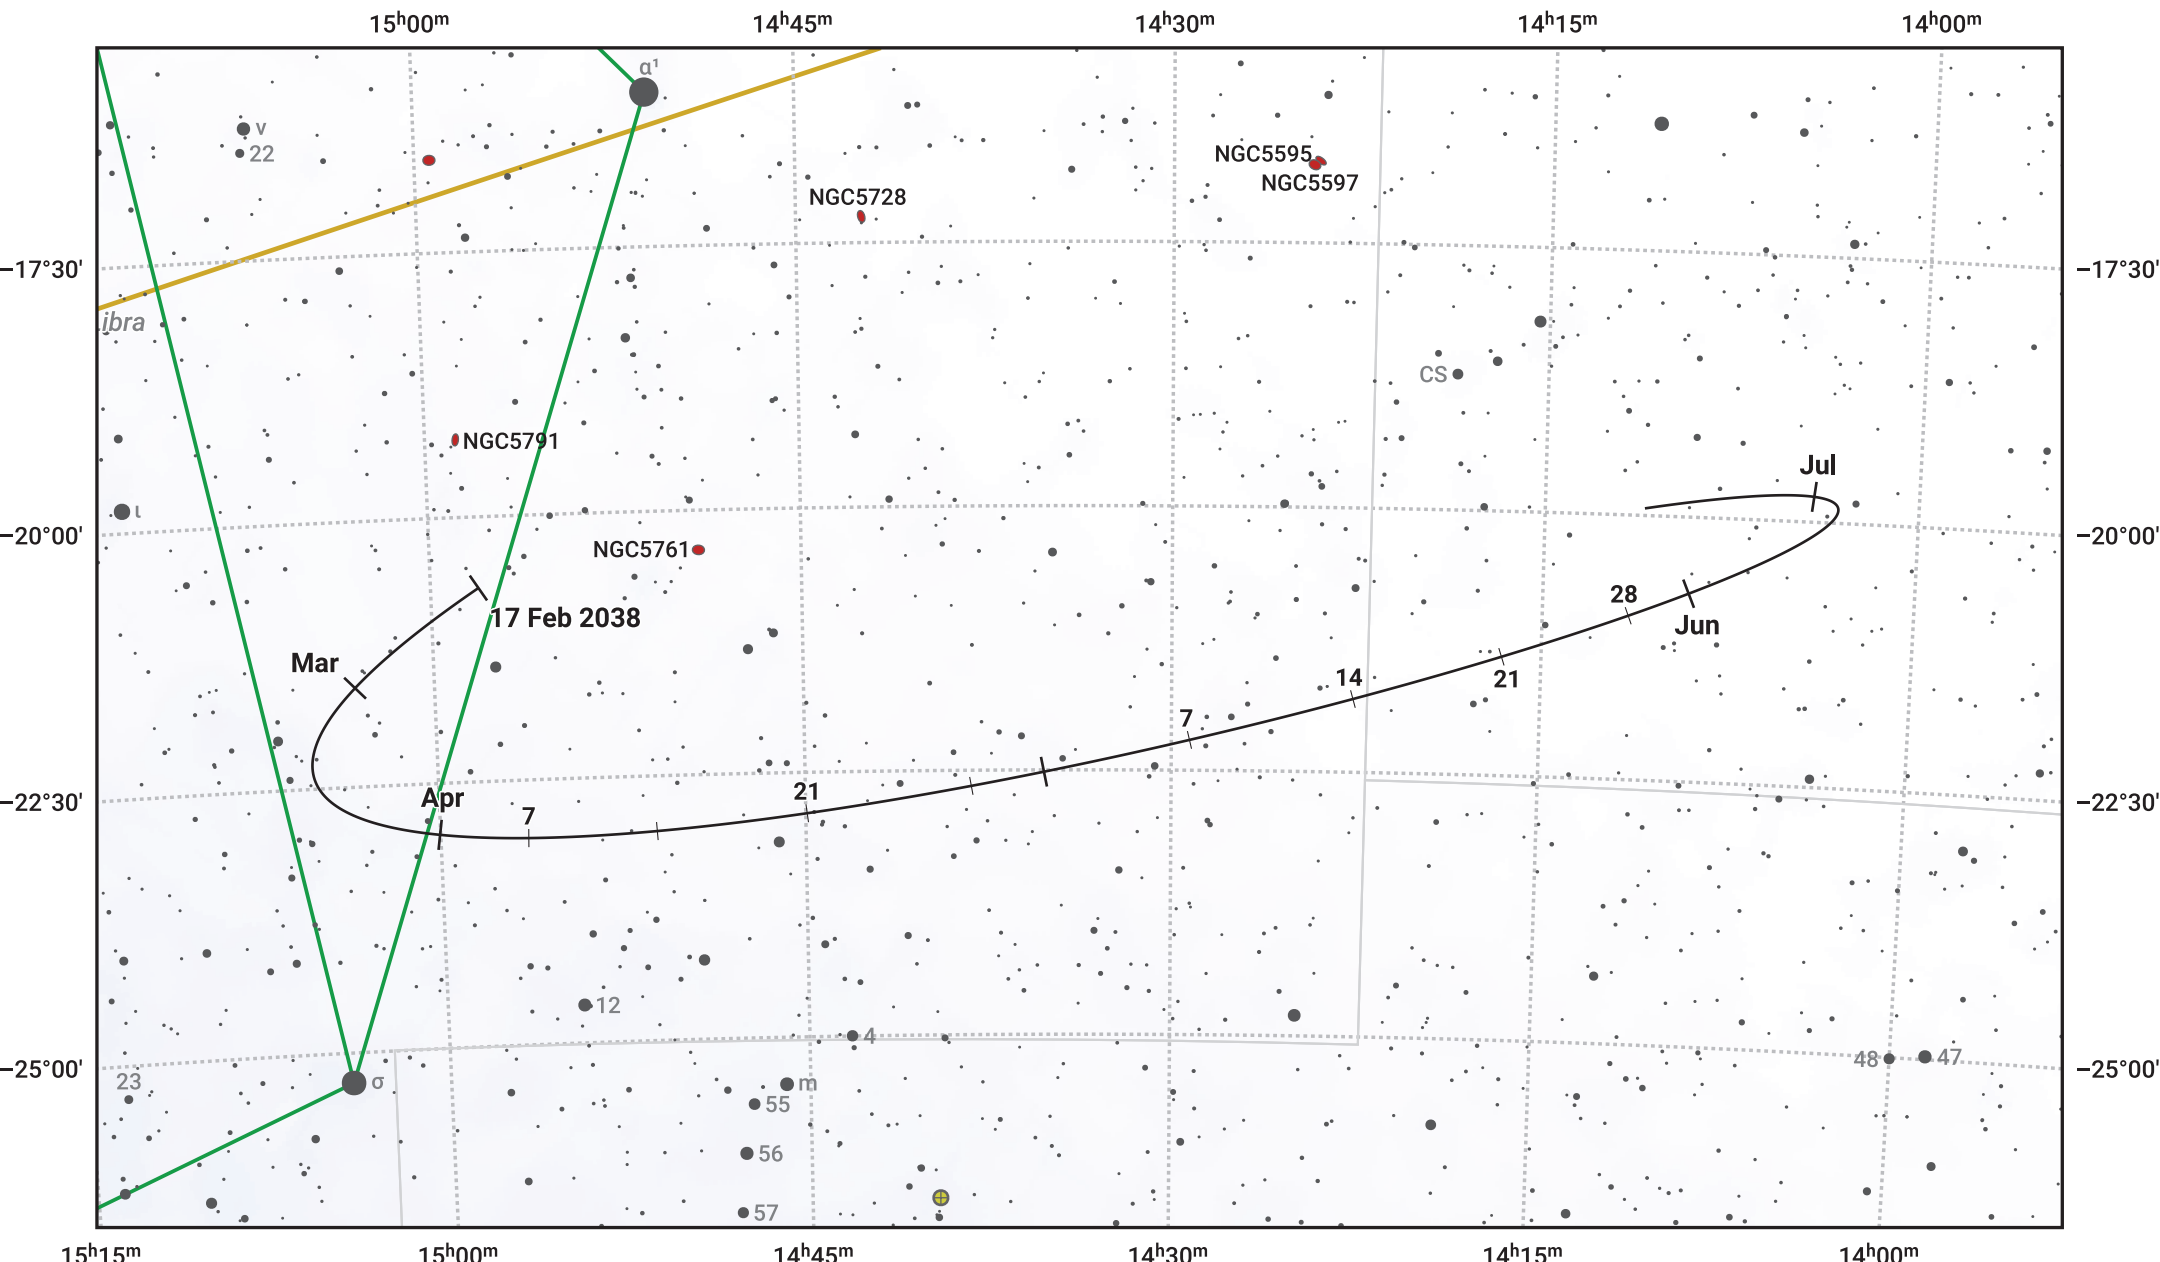

# The path of Asteroid 29 Amphitrite around opposition on 3 May 2038

© Dominic Ford 2011–2024. Date markers placed at midnight UTC. Downloaded from <https://in-the-sky.org>

Magnitude scale: 10.0 9.0 8.0 7.0 6.0 5.0 4.0 3.0 2.0

— Ecliptic Plane

Galaxy Bright nebula Open cluster Globular cluster

Date	Mag
2038 Mar 1	10.9
2038 Apr 1	10.3
2038 Apr 13	10.0
2038 May 1	9.7
2038 Jun 1	10.2
2038 Jul 1	10.8
2038 Jul 17	11.1