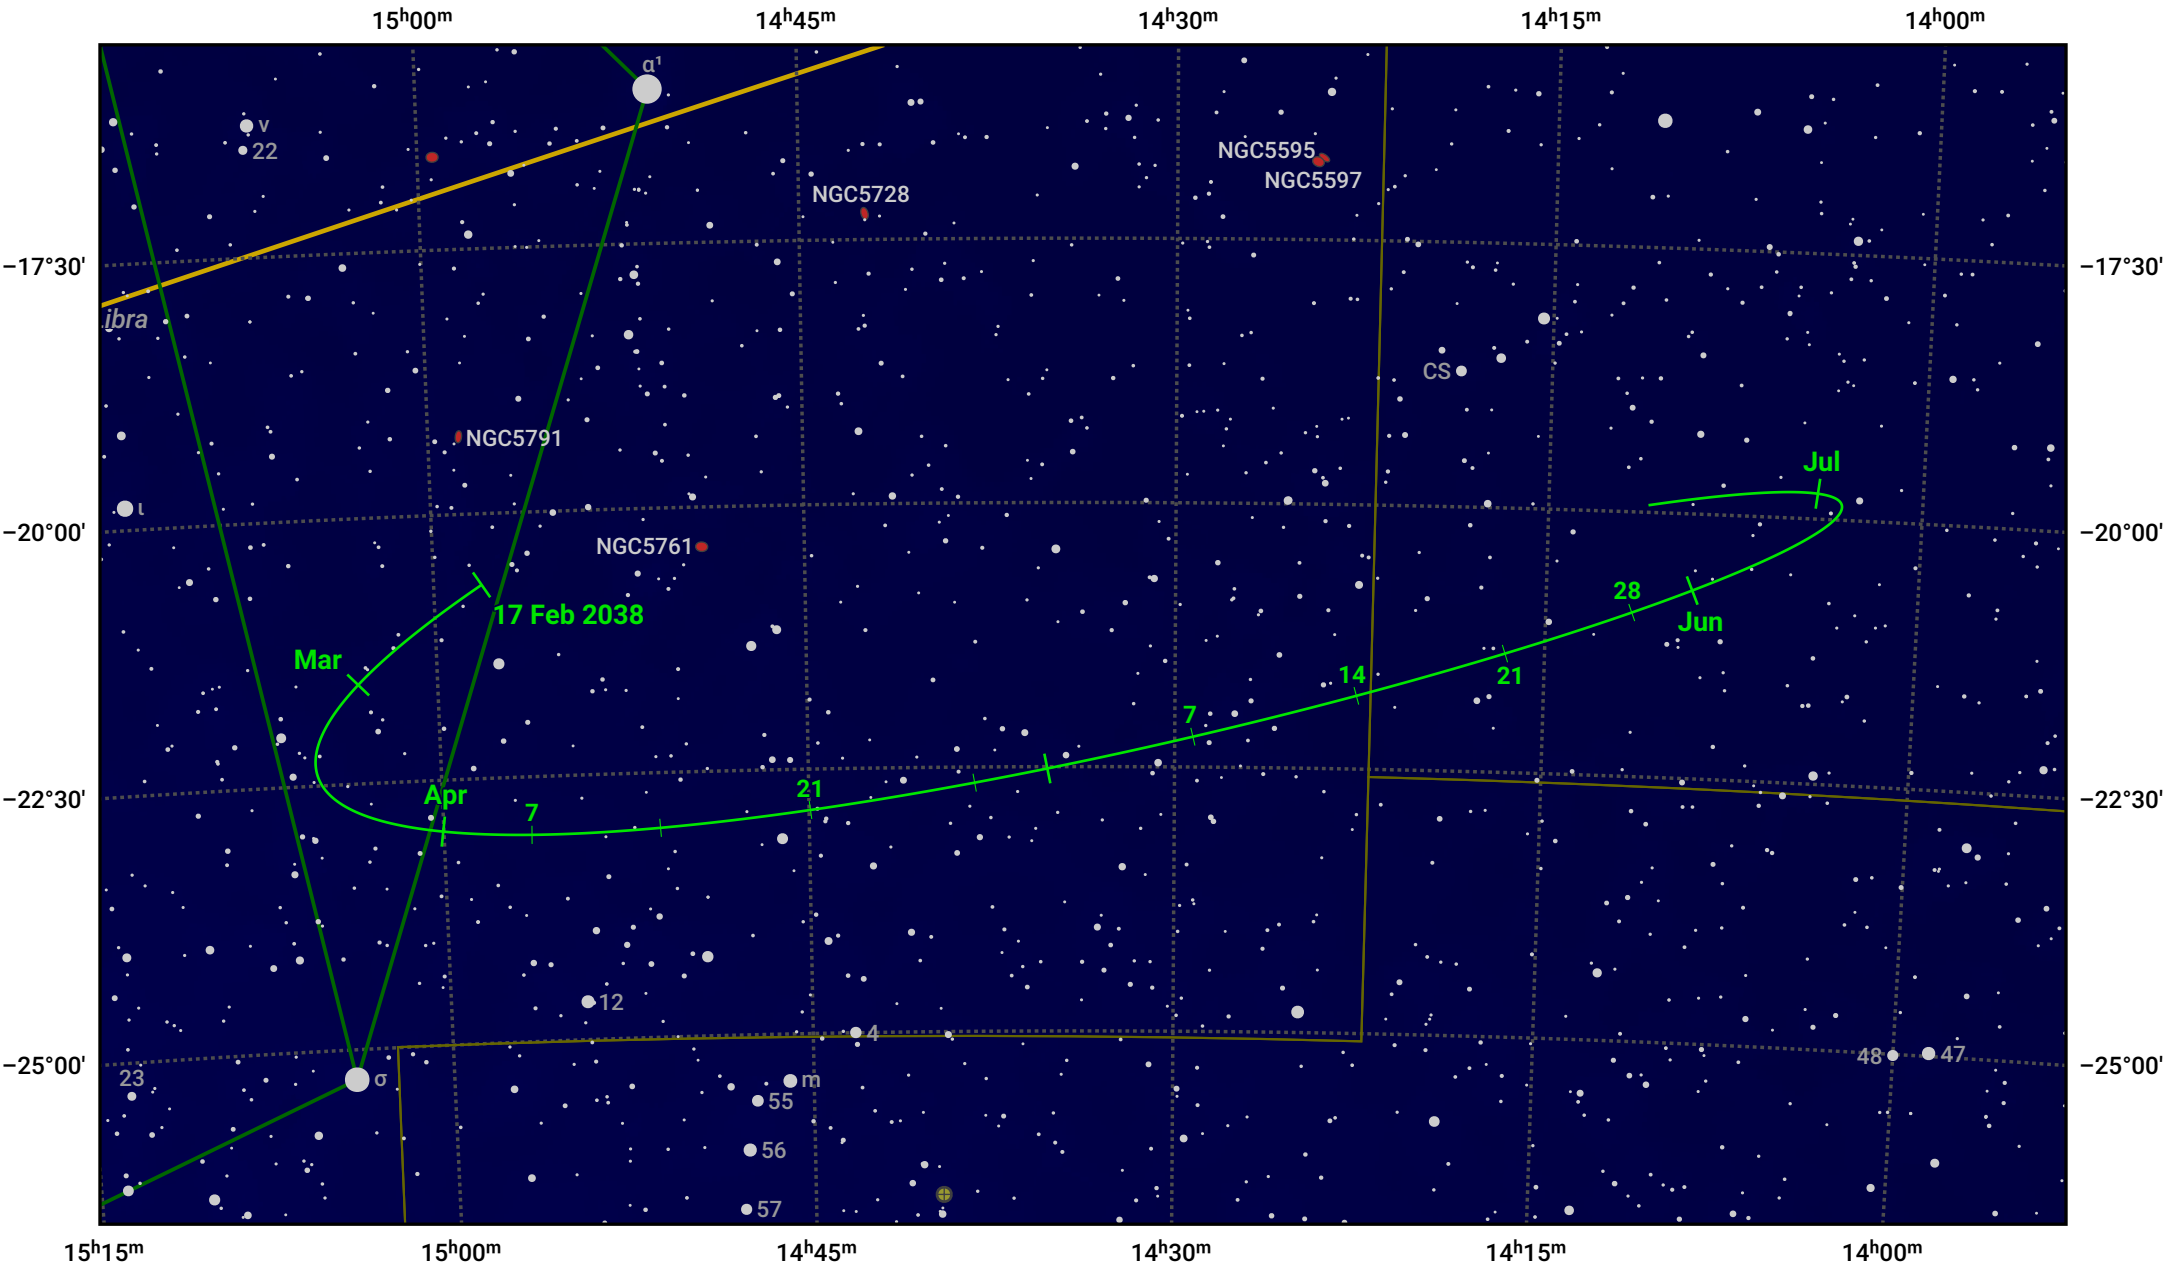

The path of Asteroid 29 Amphitrite around opposition on 3 May 2038

© Dominic Ford 2011–2024. Date markers placed at midnight UTC. Downloaded from <https://in-the-sky.org>

Magnitude scale: 10.0 9.0 8.0 7.0 6.0 5.0 4.0 3.0 2.0

— Ecliptic Plane

Galaxy Bright nebula Open cluster Globular cluster

Date	Mag
2038 Mar 1	10.9
2038 Apr 1	10.3
2038 Apr 13	10.0
2038 May 1	9.7
2038 Jun 1	10.2
2038 Jul 1	10.8
2038 Jul 17	11.1