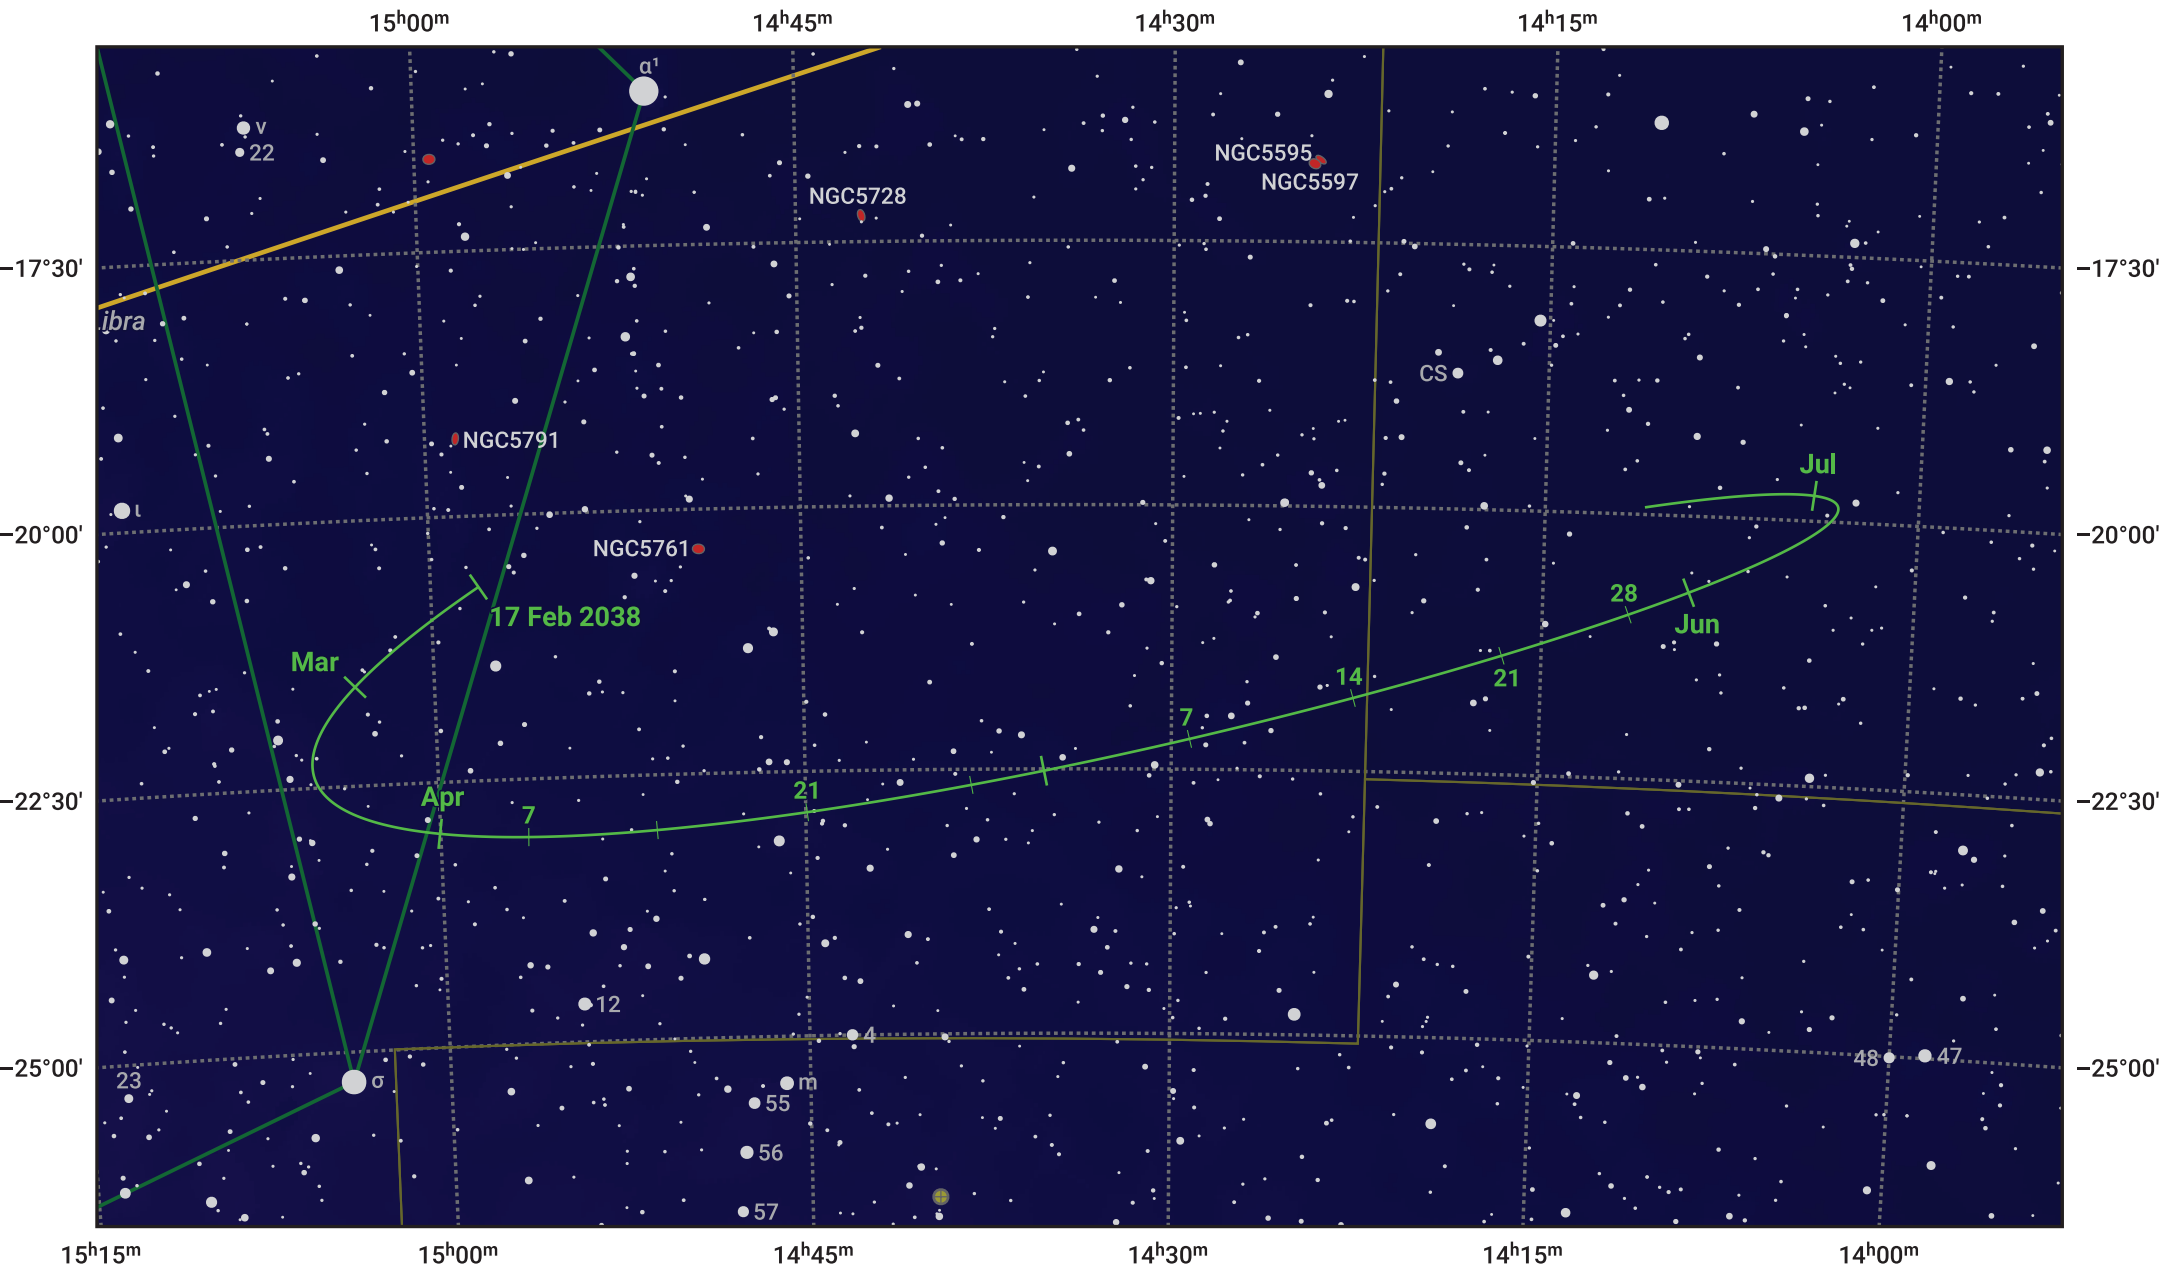

# The path of Asteroid 29 Amphitrite around opposition on 3 May 2038

© Dominic Ford 2011–2024. Date markers placed at midnight UTC. Downloaded from <https://in-the-sky.org>

Magnitude scale: ● 10.0 ● 9.0 ● 8.0 ● 7.0 ● 6.0 ● 5.0 ● 4.0 ● 3.0 ● 2.0

— Ecliptic Plane

● Galaxy    ■ Bright nebula    ● Open cluster    ● Globular cluster

Date	Mag
2038 Mar 1	10.9
2038 Apr 1	10.3
2038 Apr 13	10.0
2038 May 1	9.7
2038 Jun 1	10.2
2038 Jul 1	10.8
2038 Jul 17	11.1