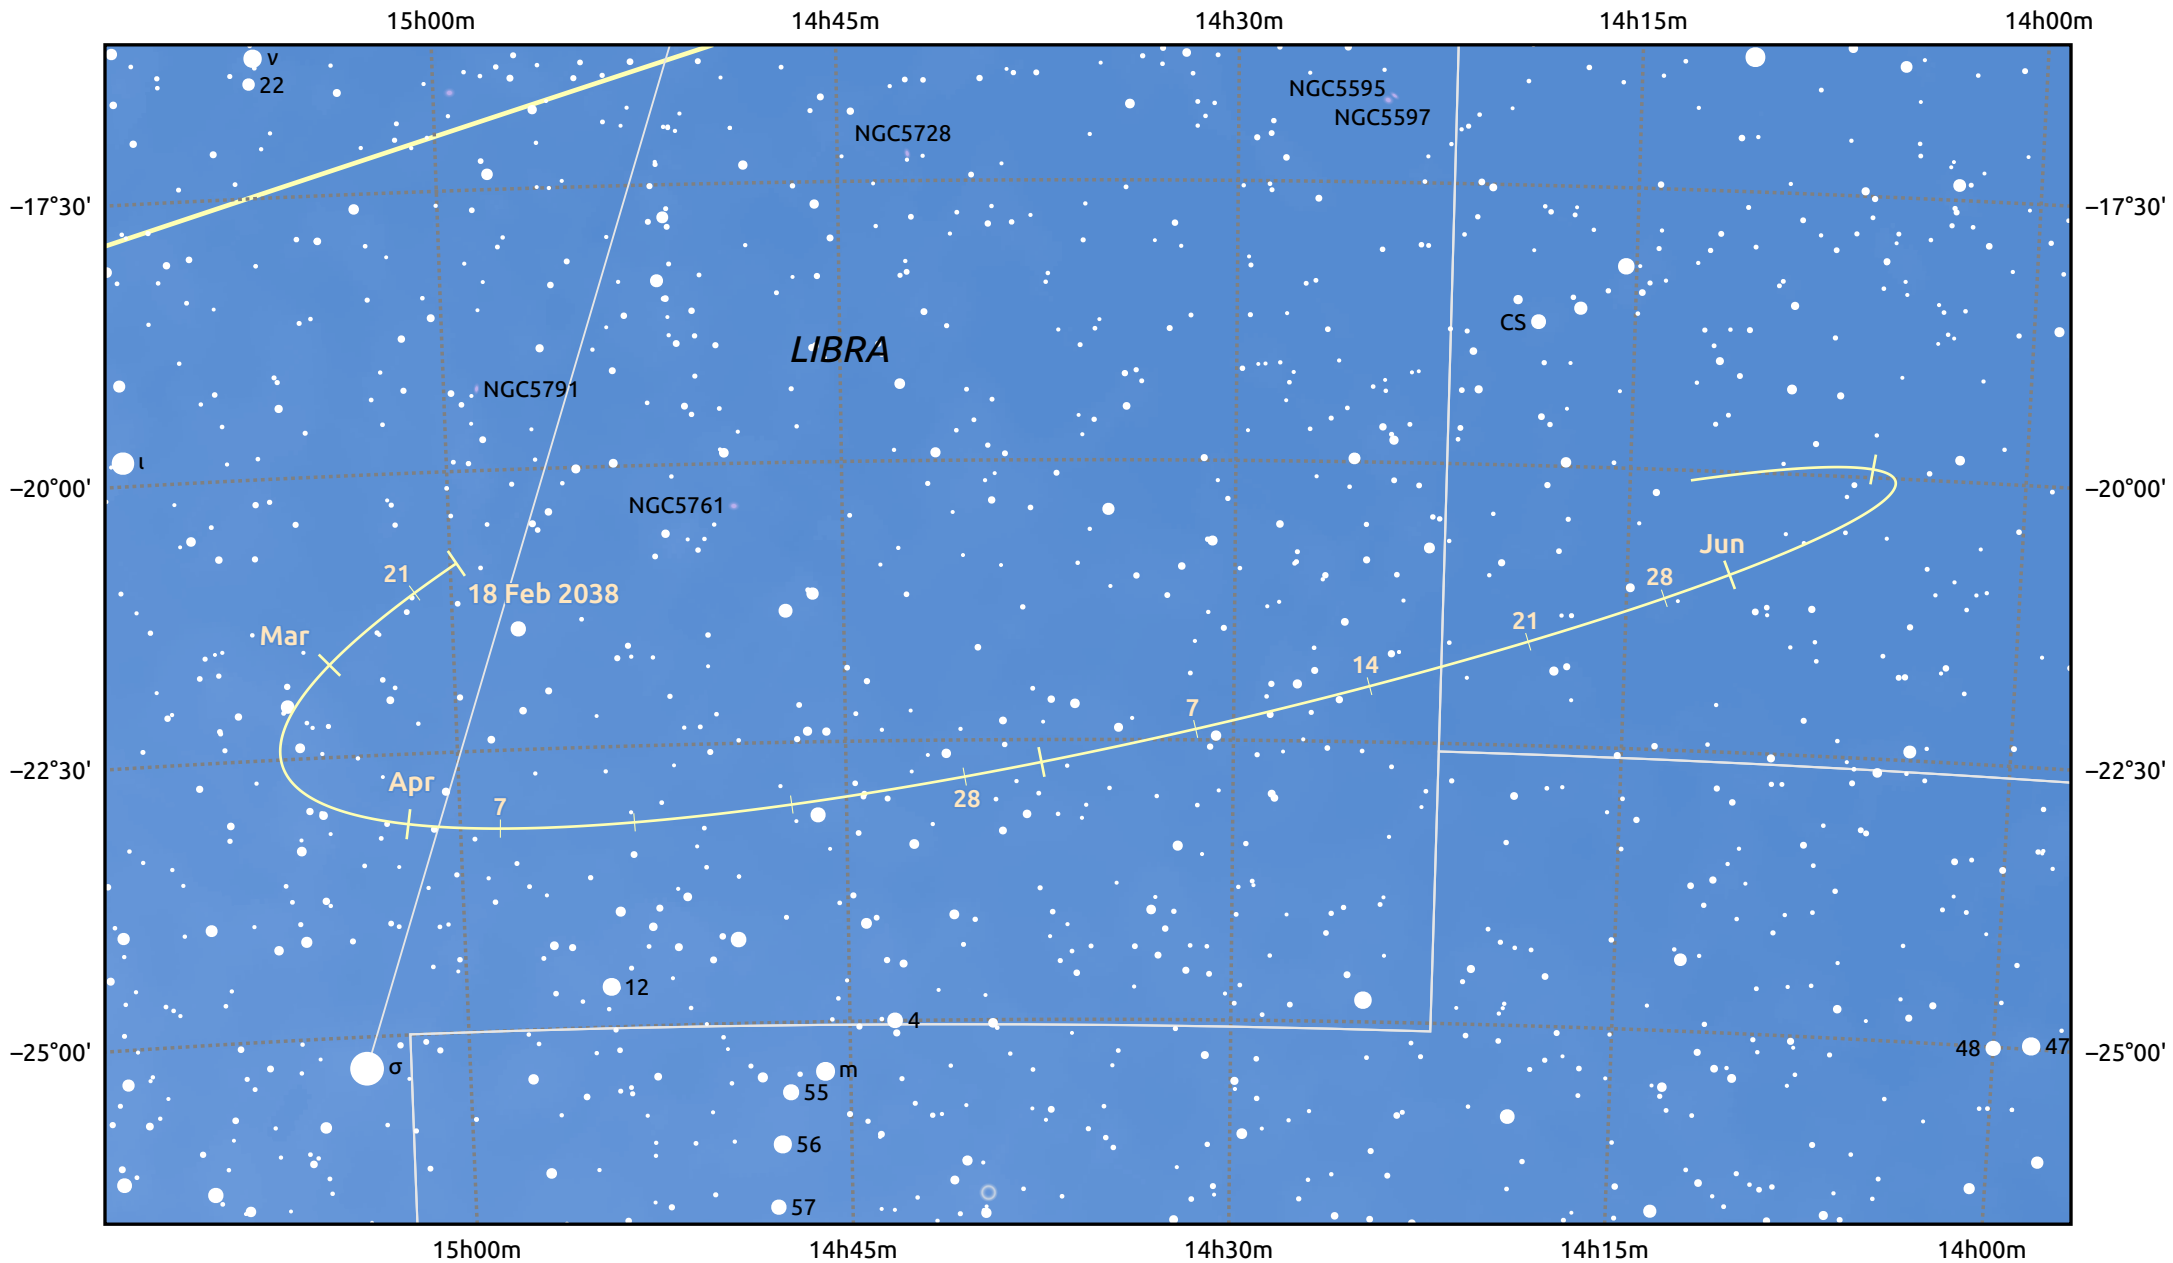

The path of Asteroid 29 Amphitrite around opposition on 4 May 2038

© Dominic Ford 2011–2025. Date markers placed at midnight UTC. Downloaded from <https://in-the-sky.org>

Magnitude scale: ● 10.0 ● 9.0 ● 8.0 ● 7.0 ● 6.0 ● 5.0 ● 4.0 ● 3.0

— Ecliptic Plane

Galaxy Bright nebula Open cluster Globular cluster Planetary nebula

Date	Mag
2038 Mar 1	10.9
2038 Apr 1	10.3
2038 Apr 14	10.0
2038 May 1	9.7
2038 Jun 1	10.2
2038 Jul 1	10.8
2038 Jul 17	11.0