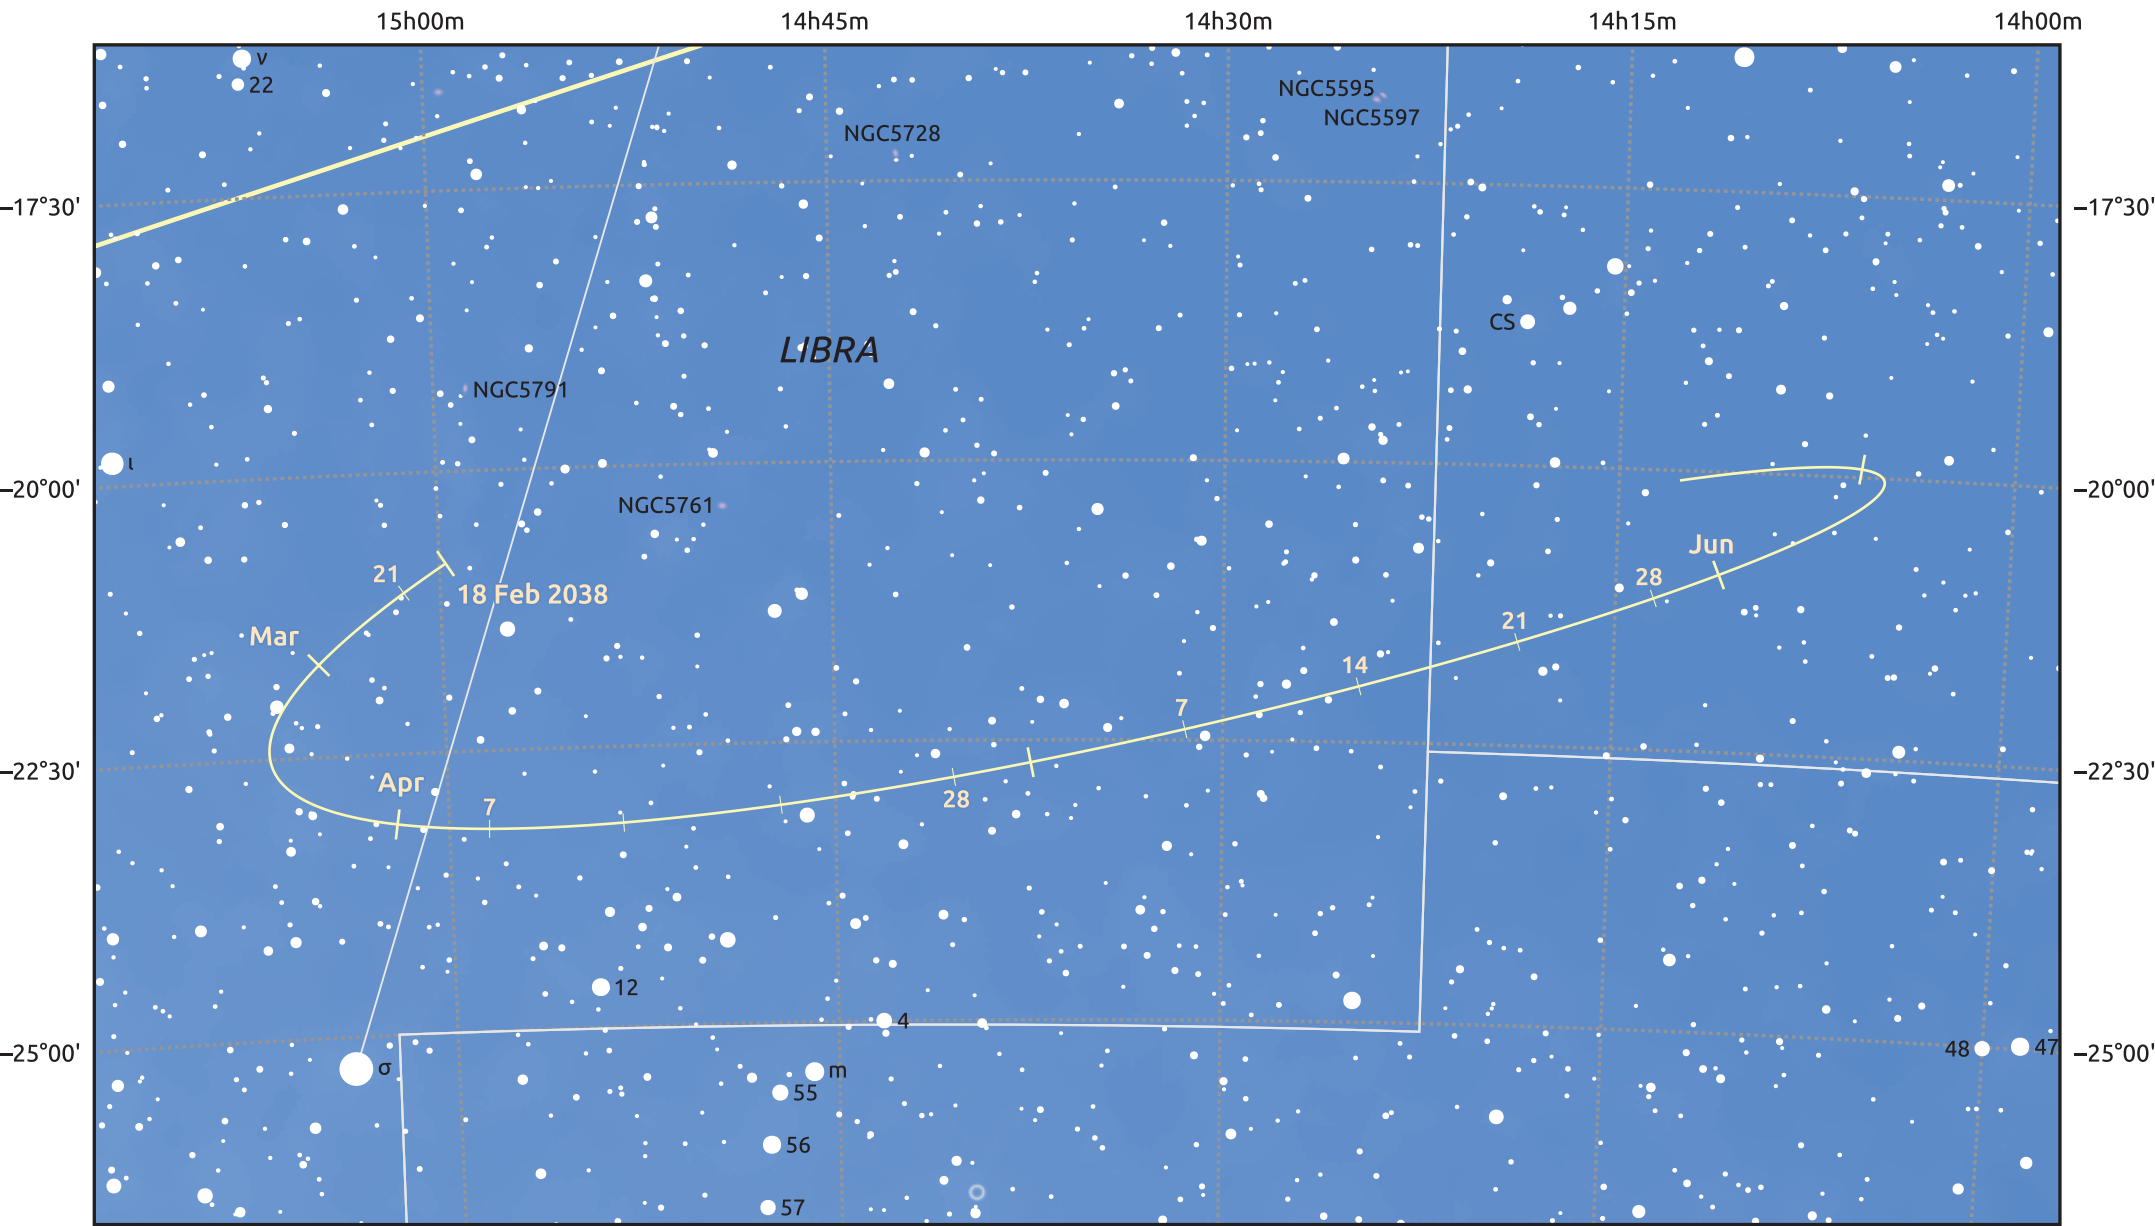

The path of Asteroid 29 Amphitrite around opposition on 4 May 2038

© Dominic Ford 2011–2025. Date markers placed at midnight UTC. Downloaded from <https://in-the-sky.org>

Magnitude scale: 10.0 9.0 8.0 7.0 6.0 5.0 4.0 3.0

— Ecliptic Plane

- Galaxy
- Bright nebula
- Open cluster
- Globular cluster
- Planetary nebula

Date	Mag
2038 Mar 1	10.9
2038 Apr 1	10.3
2038 Apr 14	10.0
2038 May 1	9.7
2038 Jun 1	10.2
2038 Jul 1	10.8
2038 Jul 17	11.0