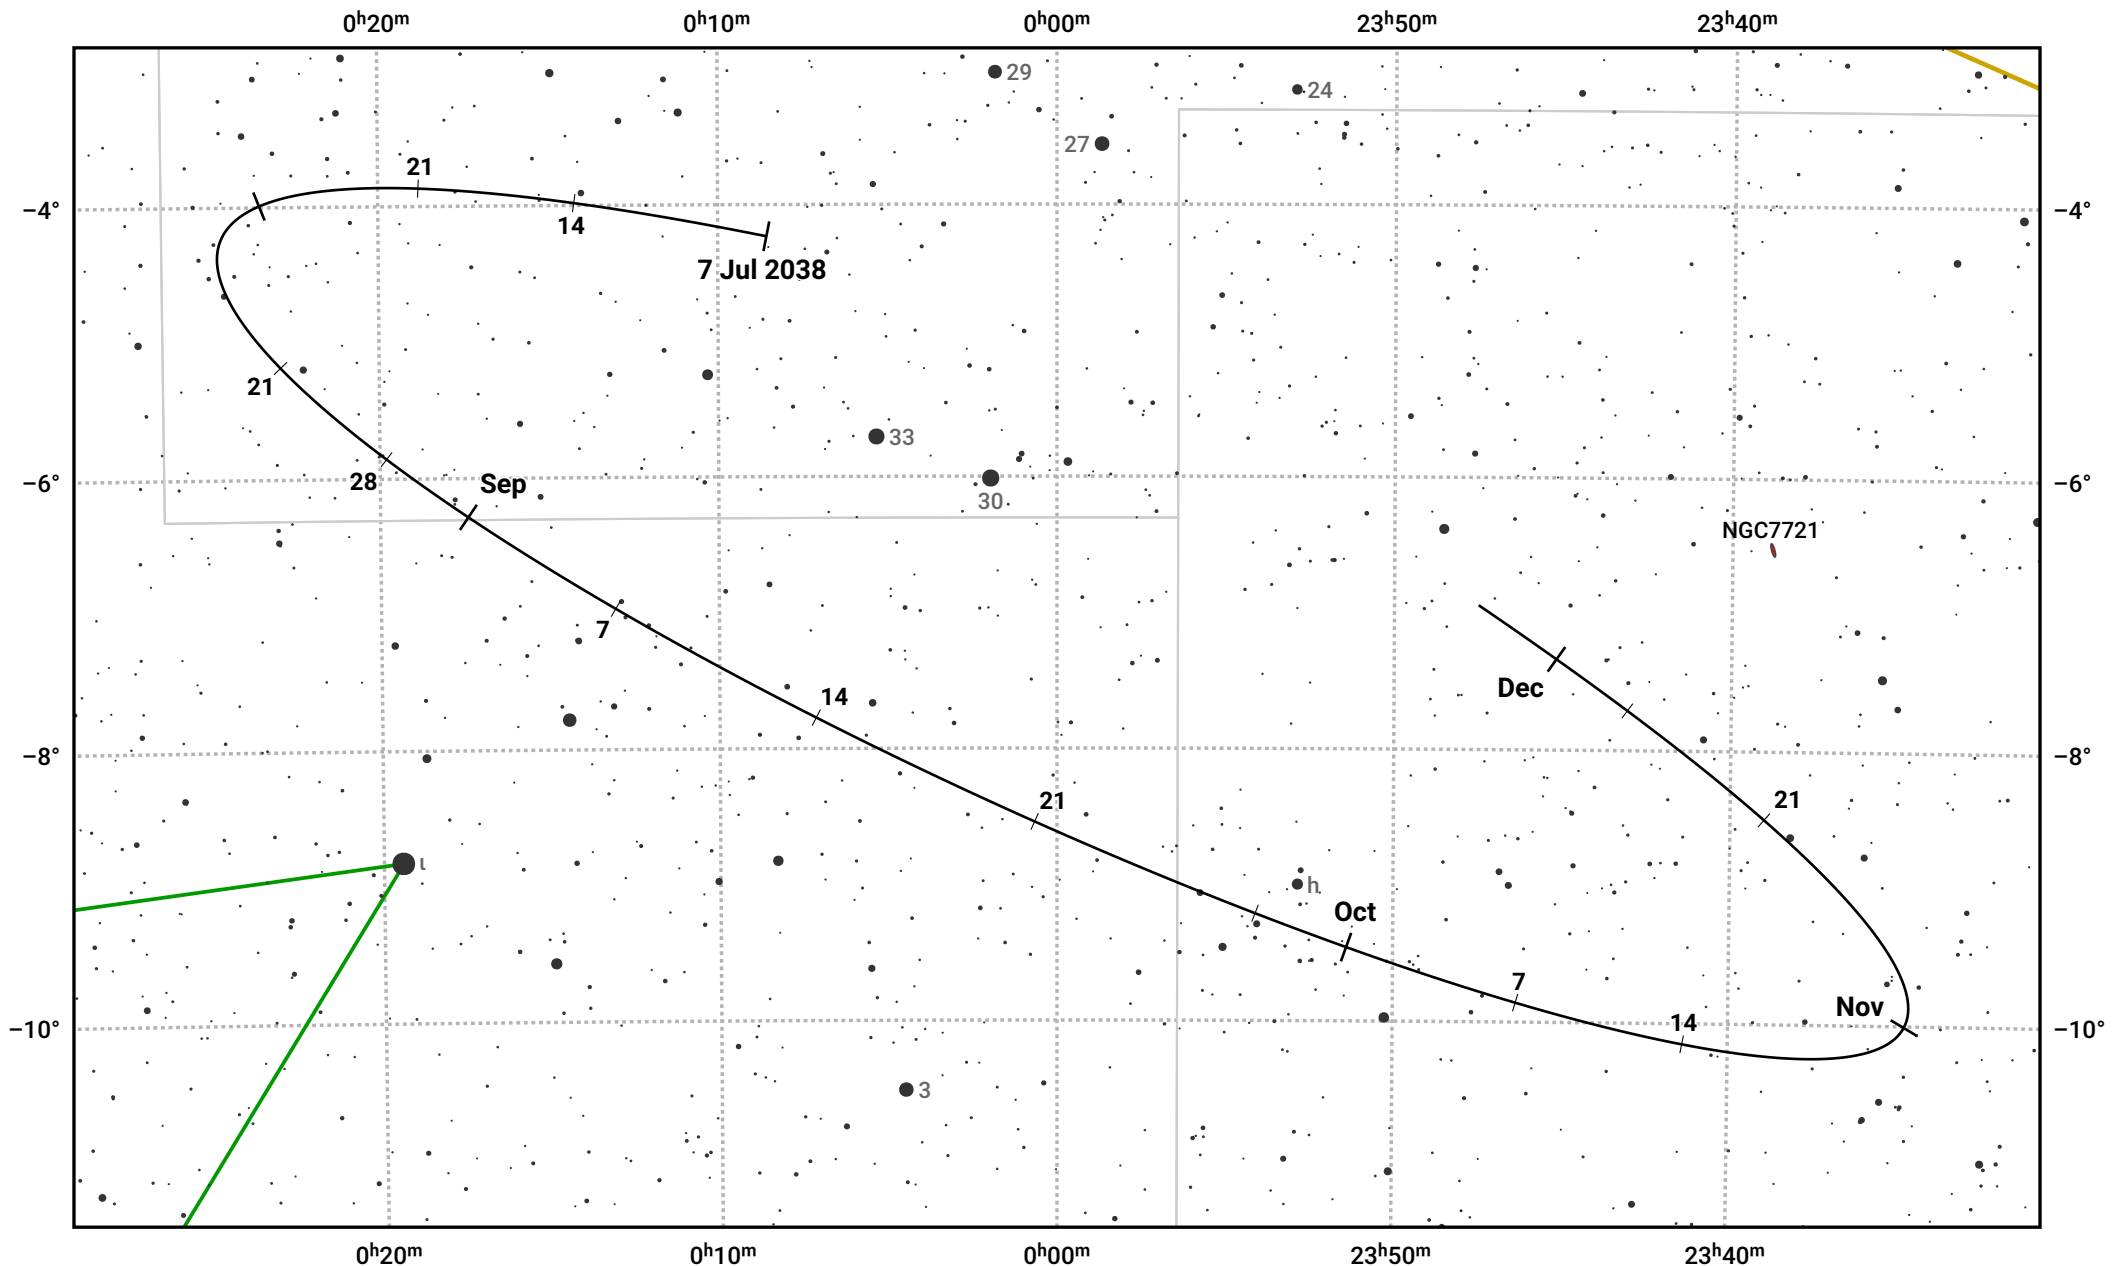

The path of Asteroid 40 Harmonia around opposition on 20 Sep 2038

© Dominic Ford 2011–2024. Date markers placed at midnight UTC. Downloaded from <https://in-the-sky.org>

Magnitude scale: 11.0 10.0 9.0 8.0 7.0 6.0 5.0 4.0 3.0

— Ecliptic Plane

Galaxy Bright nebula Open cluster Globular cluster

Date	Mag	Phase
2038 Aug 1	10.1	96%
2038 Aug 22	9.6	98%
2038 Sep 1	9.3	99%
2038 Oct 1	9.1	100%
2038 Nov 1	9.9	97%
2038 Dec 1	10.6	95%
2038 Dec 2	10.6	95%