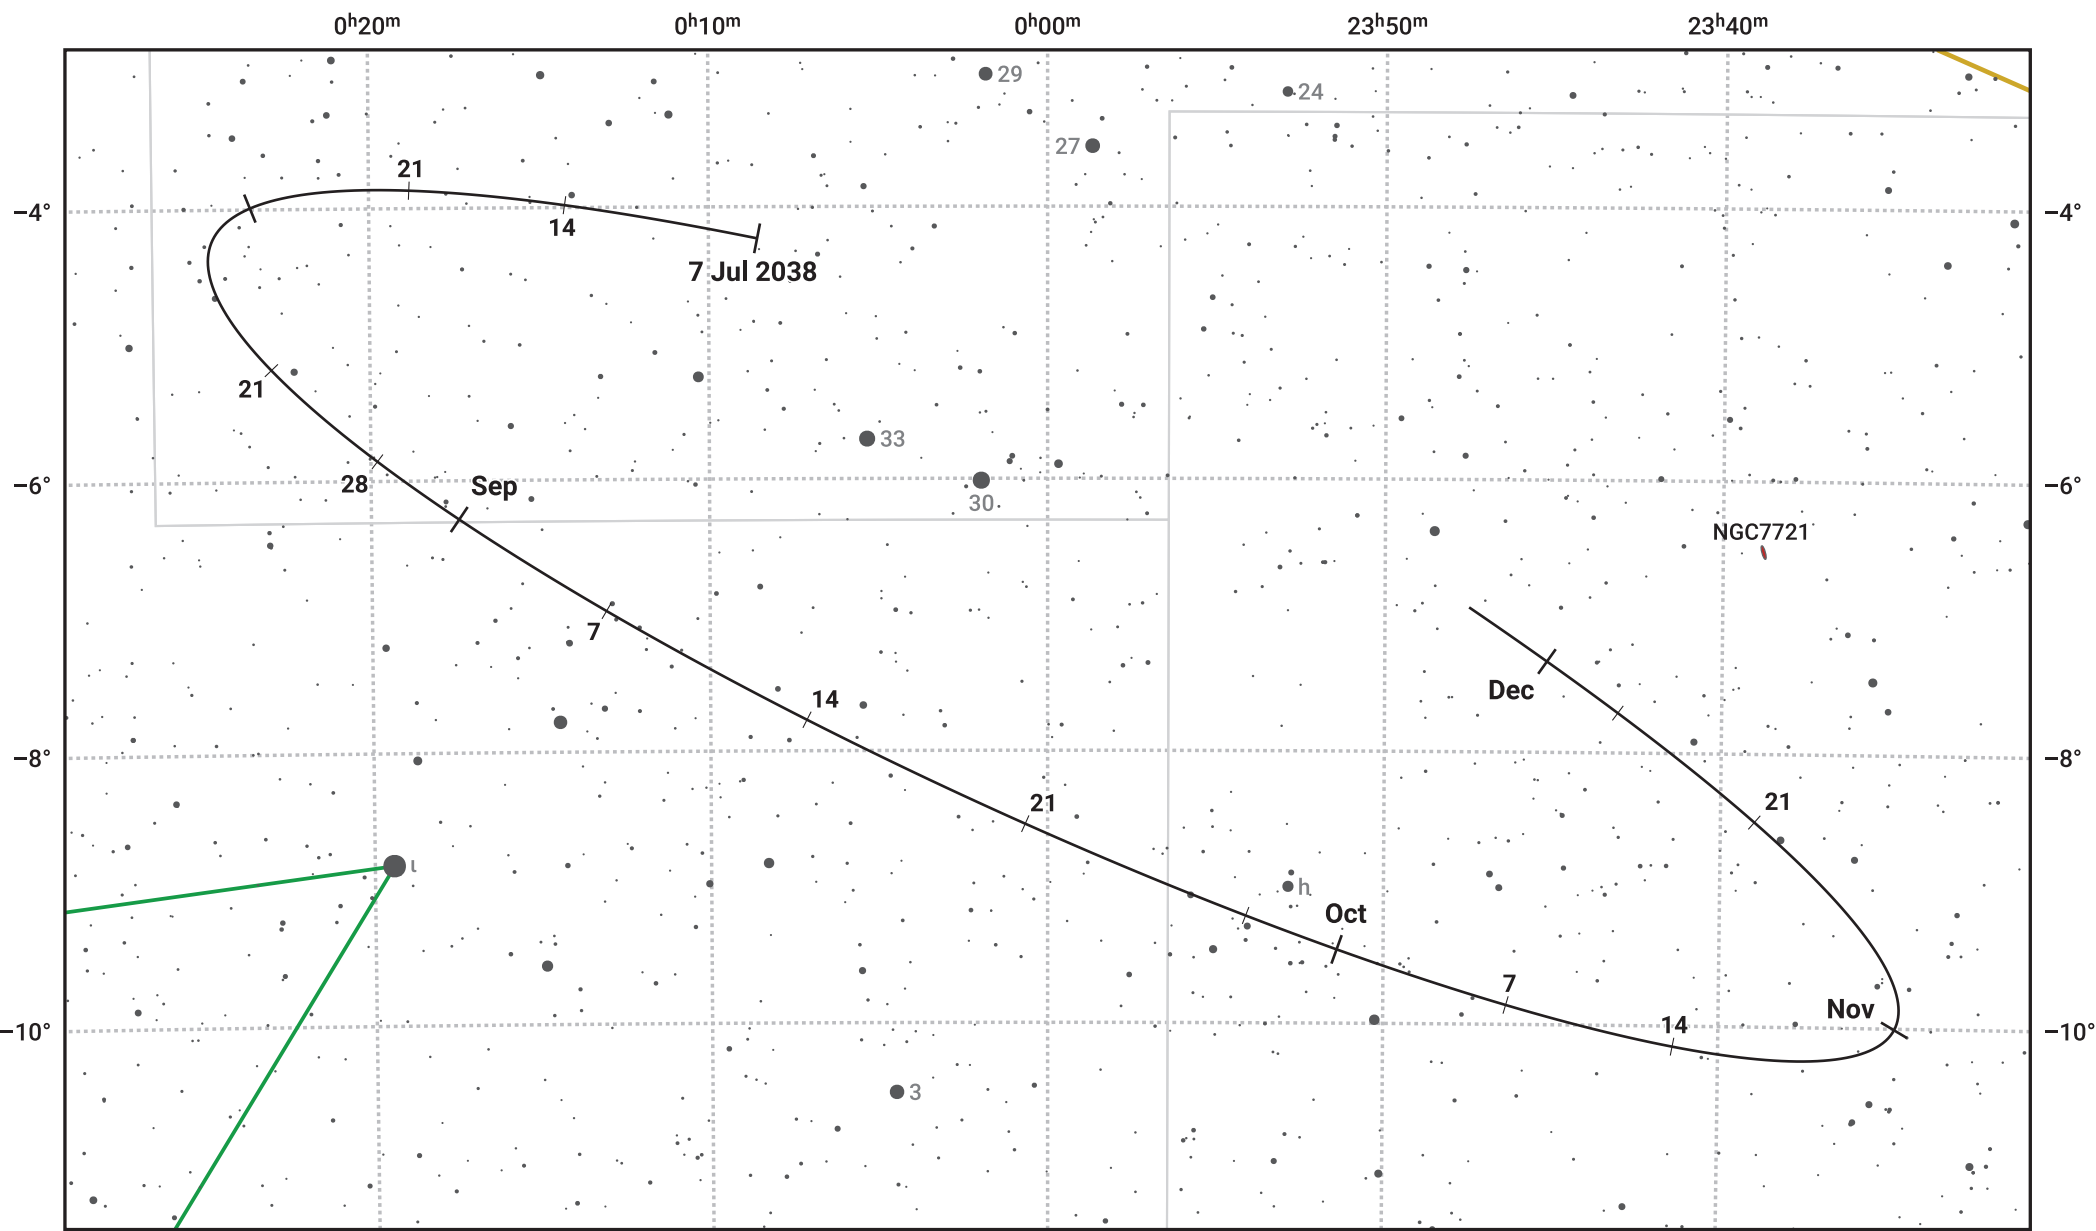

The path of Asteroid 40 Harmonia around opposition on 20 Sep 2038

© Dominic Ford 2011–2024. Date markers placed at midnight UTC. Downloaded from <https://in-the-sky.org>

Magnitude scale: 11.0 10.0 9.0 8.0 7.0 6.0 5.0 4.0 3.0

— Ecliptic Plane

- Galaxy
- Bright nebula
- Open cluster
- ⊕ Globular cluster

Date	Mag	Phase
2038 Aug 1	10.1	96%
2038 Aug 22	9.6	98%
2038 Sep 1	9.3	99%
2038 Oct 1	9.1	100%
2038 Nov 1	9.9	97%
2038 Dec 1	10.6	95%
2038 Dec 2	10.6	95%