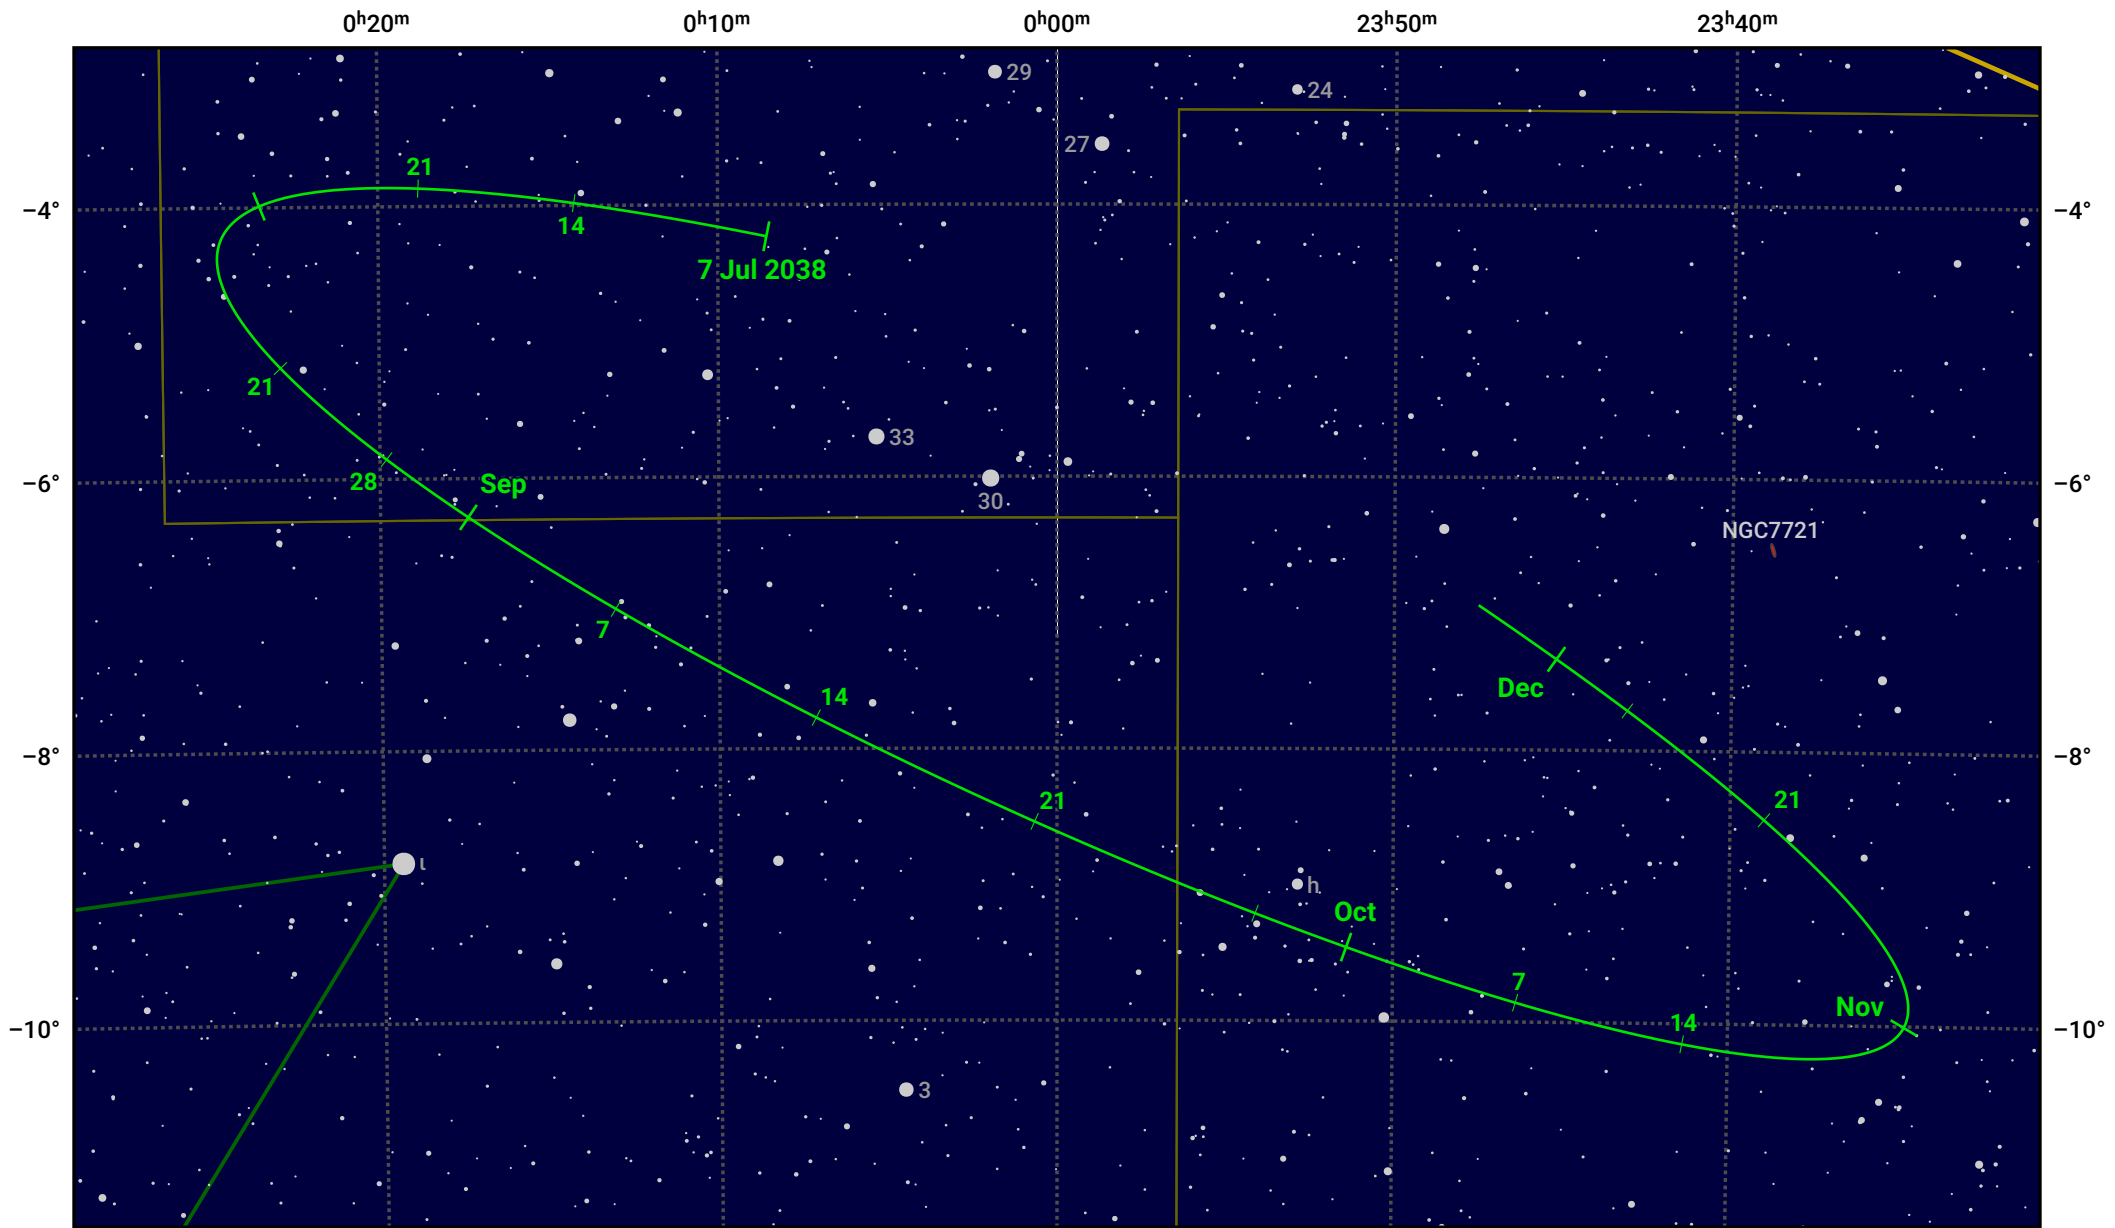

# The path of Asteroid 40 Harmonia around opposition on 20 Sep 2038

© Dominic Ford 2011–2024. Date markers placed at midnight UTC. Downloaded from <https://in-the-sky.org>

Magnitude scale: 11.0 10.0 9.0 8.0 7.0 6.0 5.0 4.0 3.0

— Ecliptic Plane

Galaxy Bright nebula Open cluster Globular cluster

Date	Mag	Phase
2038 Aug 1	10.1	96%
2038 Aug 22	9.6	98%
2038 Sep 1	9.3	99%
2038 Oct 1	9.1	100%
2038 Nov 1	9.9	97%
2038 Dec 1	10.6	95%
2038 Dec 2	10.6	95%