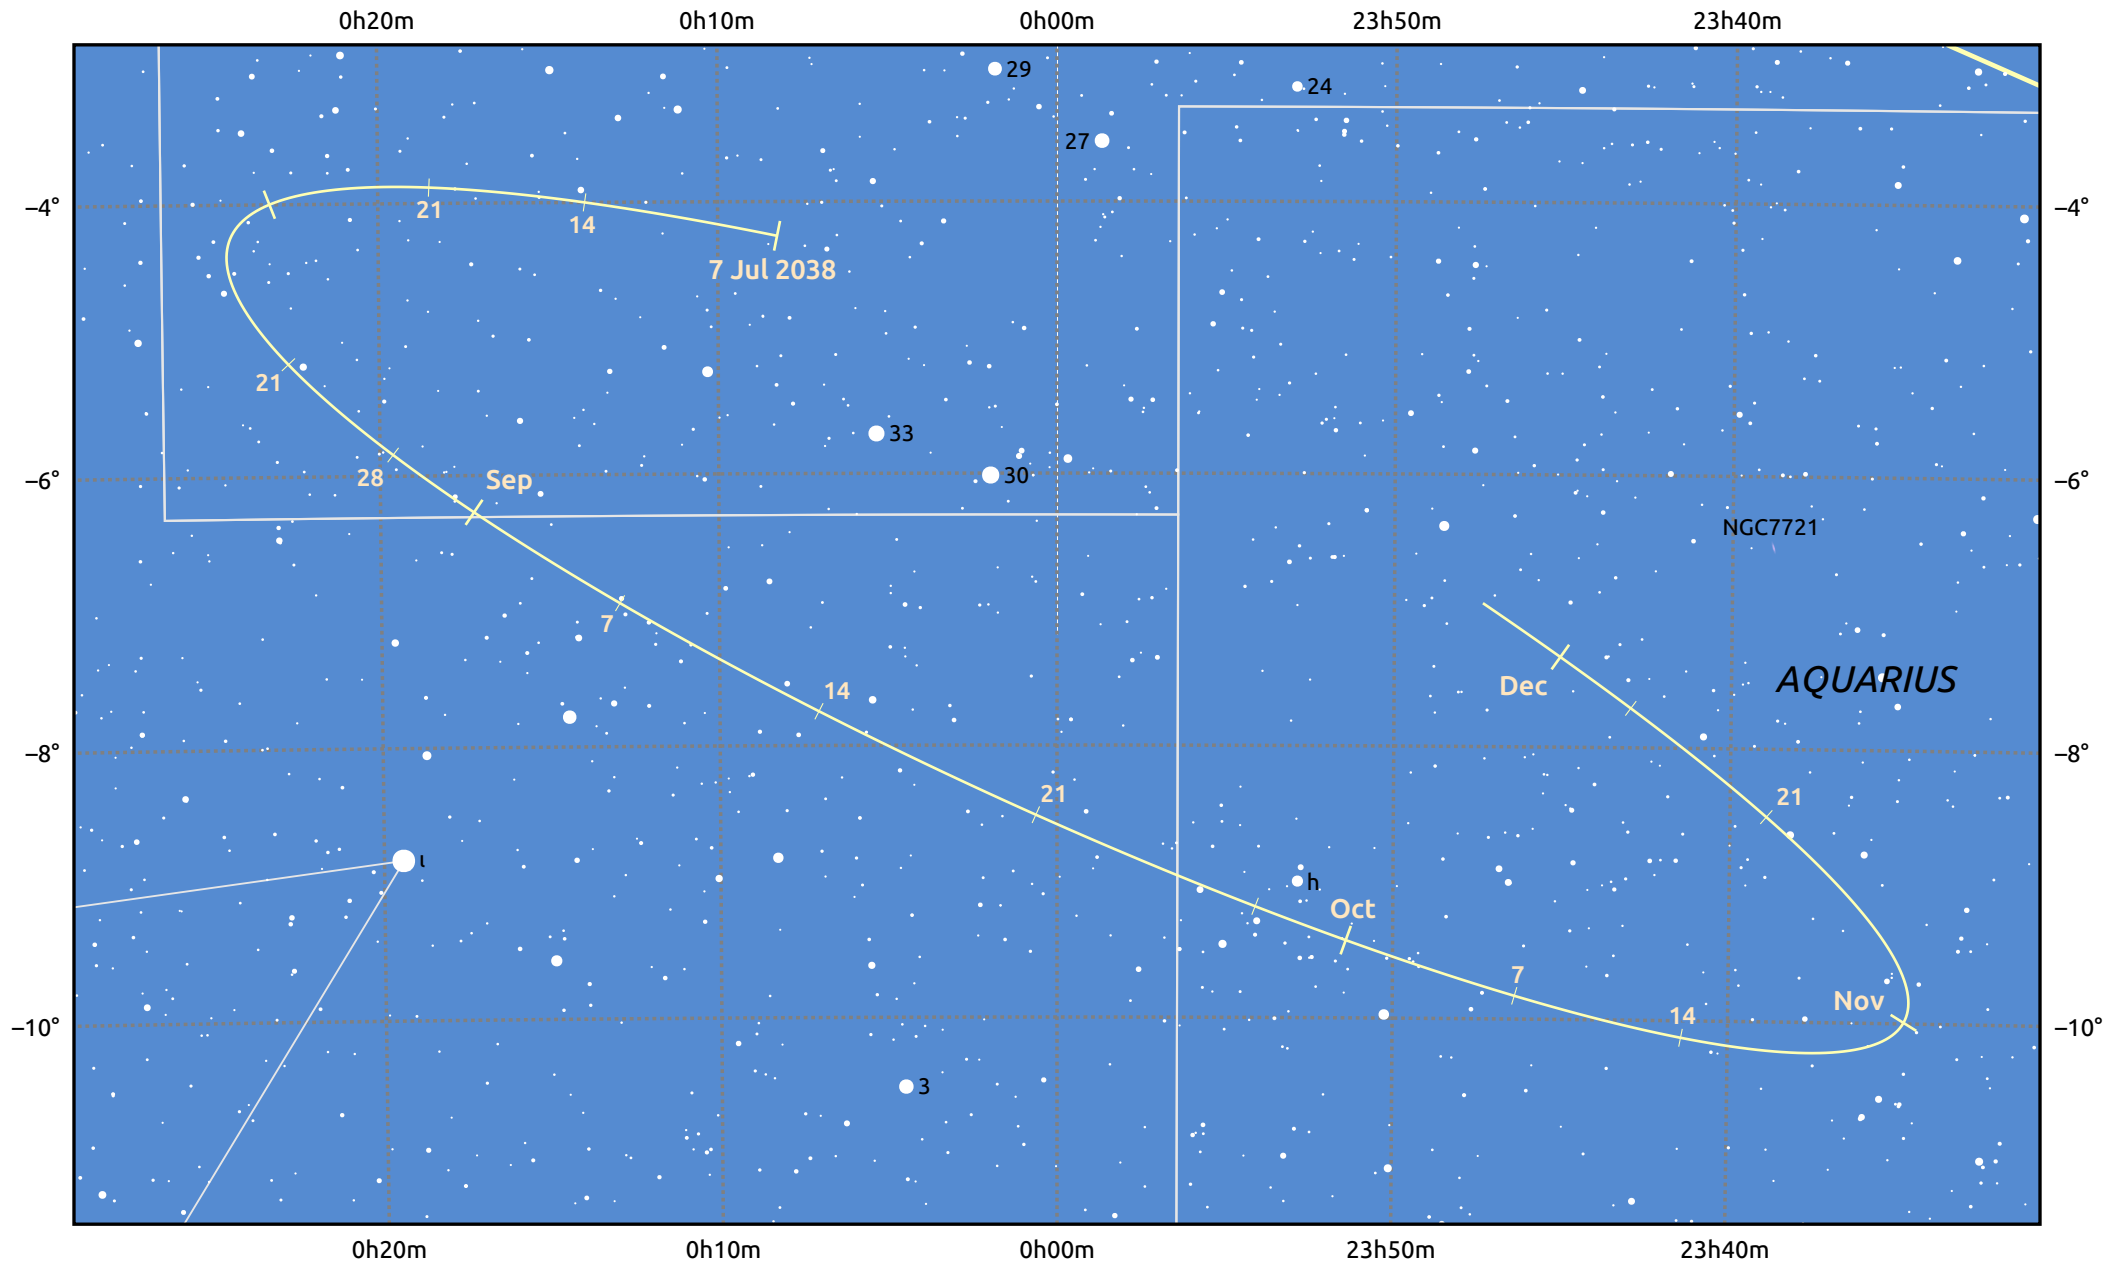

The path of Asteroid 40 Harmonia around opposition on 20 Sep 2038

© Dominic Ford 2011–2025. Date markers placed at midnight UTC. Downloaded from <https://in-the-sky.org>

Magnitude scale: 11.0 10.0 9.0 8.0 7.0 6.0 5.0 4.0 3.0

Ecliptic Plane

Galaxy Bright nebula Open cluster Globular cluster Planetary nebula

Date	Mag	Phase
2038 Aug 1	10.1	96%
2038 Aug 22	9.6	98%
2038 Sep 1	9.3	99%
2038 Oct 1	9.1	100%
2038 Nov 1	9.9	97%
2038 Dec 1	10.6	95%
2038 Dec 3	10.6	95%